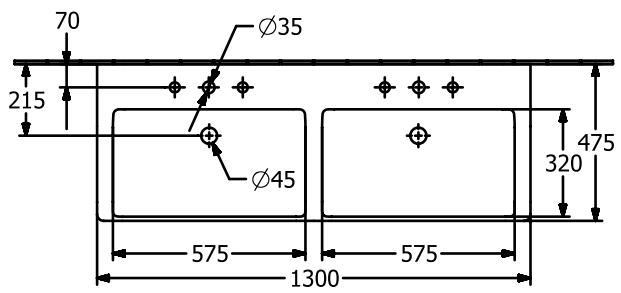

#### 1. POSITION

<b>Article number</b>	<b>4A71D501</b>
Article title	Villeroy & Boch Subway 3.0 Double vanity washbasin, 1300 x 475 x 165 mm, with overflow, White Alpin
Product designation	Double vanity washbasin
Collection	Subway 3.0
Assembly / Assembly type	wall-mounted
Scope of delivery	1 x double vanity washbasin
Ordering information	Optionally available: Outlet valve with ceramic cover.
Length in mm	475
Width in mm	1300
Height in mm	165
Interior depth	120
Weight in kg	40,75
Number of tap holes punched through	2
Number of tap holes pre-drilled	4
Position of drill hole	Suitable for two hole tap fittings, tap holes punched through
express delivery	No
Suitable for	two 3-hole tap fittings, Matching Villeroy&Boch furniture
Material	TitanCeram
Surface	glossy
Colour name	White Alpin
With TitanGlaze	No
With overflow	Yes
EAN number	4062373810804

#### COLOUR DESIGNATION

White Alpin

TECHNICAL DRAWINGS

4A71D501

5243 00

5244 00