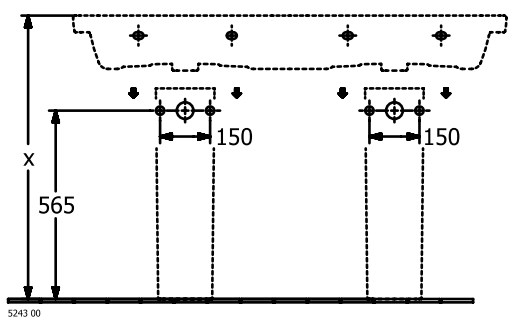

#### 1. POSITION

<b>Article number</b>	<b>4A71D501</b>
Article title	Villeroy & Boch Subway 3.0 Double vanity washbasin, 1300 x 475 x 165 mm, with overflow, White Alpin
Product designation	Double vanity washbasin
Collection	Subway 3.0
Assembly / Assembly type	wall-mounted
Scope of delivery	1 x double vanity washbasin
Ordering information	Optionally available: Outlet valve with ceramic cover.
Length in mm	475
Width in mm	1300
Height in mm	165
Interior depth	120
Weight in kg	40,75
Number of tap holes punched through	2
Number of tap holes pre-drilled	4
Position of drill hole	Suitable for two hole tap fittings, tap holes punched through
express delivery	No
Suitable for	two 3-hole tap fittings, Matching Villeroy&Boch furniture
Material	TitanCeram
Surface	glossy
Colour name	White Alpin
With TitanGlaze	No
With overflow	Yes
EAN number	4062373810804

#### COLOUR DESIGNATION

White Alpin

TECHNICAL DRAWINGS

4A71D501

5243 00

5244 00