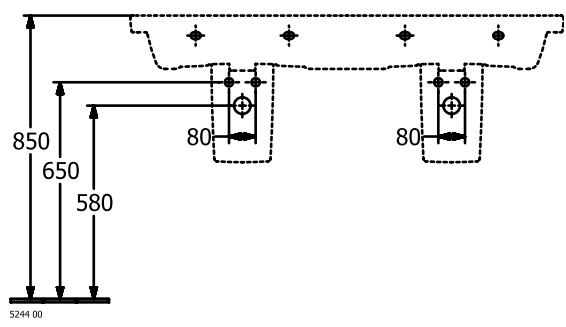

#### 1. POSITION

<b>Article number</b>	<b>4A71D501</b>
Article title	Villeroy & Boch Subway 3.0 Double vanity washbasin, 1300 x 475 x 165 mm, with overflow, White Alpin
Product designation	Double vanity washbasin
Collection	Subway 3.0
Assembly / Assembly type	wall-mounted
Scope of delivery	1 x double vanity washbasin
Ordering information	Optionally available: Outlet valve with ceramic cover.
Length in mm	475
Width in mm	1300
Height in mm	165
Interior depth	120
Weight in kg	40,75
Number of tap holes punched through	2
Number of tap holes pre-drilled	4
Position of drill hole	Suitable for two hole tap fittings, tap holes punched through
express delivery	No
Suitable for	two 3-hole tap fittings, Matching Villeroy&Boch furniture
Material	TitanCeram
Surface	glossy
Colour name	White Alpin
With TitanGlaze	No
With overflow	Yes
EAN number	4062373810804

#### COLOUR DESIGNATION

White Alpin

TECHNICAL DRAWINGS

4A71D501

5243 00

5244 00