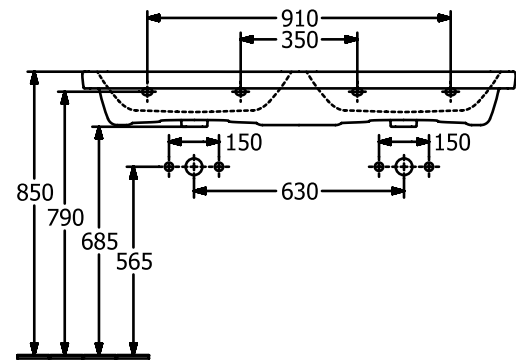

#### 1. POSITION

<b>Article number</b>	<b>4A71D501</b>
Article title	Villeroy & Boch Subway 3.0 Double vanity washbasin, 1300 x 475 x 165 mm, with overflow, White Alpin
Product designation	Double vanity washbasin
Collection	Subway 3.0
Assembly / Assembly type	wall-mounted
Scope of delivery	1 x double vanity washbasin
Ordering information	Optionally available: Outlet valve with ceramic cover.
Length in mm	475
Width in mm	1300
Height in mm	165
Interior depth	120
Weight in kg	40,75
Number of tap holes punched through	2
Number of tap holes pre-drilled	4
Position of drill hole	Suitable for two hole tap fittings, tap holes punched through
express delivery	No
Suitable for	two 3-hole tap fittings, Matching Villeroy&Boch furniture
Material	TitanCeram
Surface	glossy
Colour name	White Alpin
With TitanGlaze	No
With overflow	Yes
EAN number	4062373810804

### COLOUR

#### COLOUR DESIGNATION

White Alpin

TECHNICAL DRAWINGS

4A71D501

5243 00

5244 00