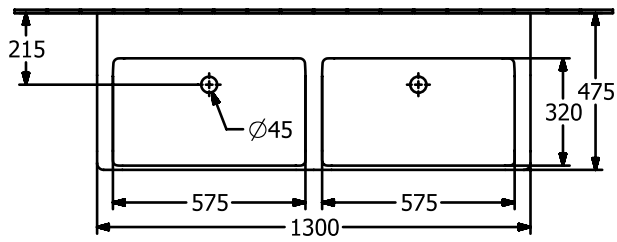

TECHNICAL DRAWINGS

4A71D3R1

5243 00