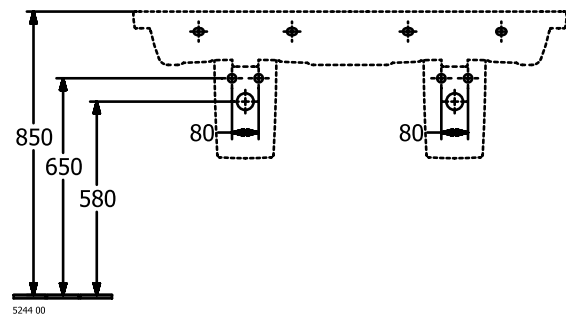

#### 1. POSITION

<b>Article number</b>	<b>4A71D3R1</b>
Article title	Villeroy & Boch Subway 3.0 Double vanity washbasin, 1300 x 475 x 165 mm, without overflow, White Alpin CeramicPlus
Product designation	Double vanity washbasin
Collection	Subway 3.0
Assembly / Assembly type	wall-mounted
Scope of delivery	1 x double vanity washbasin
Ordering information	Please order non-closable drain valve separately. Optionally available: Outlet valve with ceramic cover.
Length in mm	475
Width in mm	1300
Height in mm	165
Interior depth	120
Weight in kg	40,75
express delivery	No
Suitable for	Wall-mounted tap fittings, Matching Villeroy&Boch furniture
Material	TitanCeram
Surface	glossy
Colour name	White Alpin CeramicPlus
With TitanGlaze	No
With overflow	No
EAN number	4062373810866

#### COLOUR DESIGNATION

White Alpin

TECHNICAL DRAWINGS

4A71D3R1

5243 00

5244 00