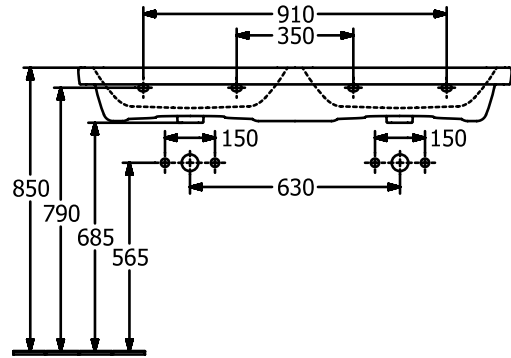

#### 1. POSITION

<b>Article number</b>	<b>4A71D3R1</b>
Article title	Villeroy & Boch Subway 3.0 Double vanity washbasin, 1300 x 475 x 165 mm, without overflow, White Alpin CeramicPlus
Product designation	Double vanity washbasin
Collection	Subway 3.0
Assembly / Assembly type	wall-mounted
Scope of delivery	1 x double vanity washbasin
Ordering information	Please order non-closable drain valve separately. Optionally available: Outlet valve with ceramic cover.
Length in mm	475
Width in mm	1300
Height in mm	165
Interior depth	120
Weight in kg	40,75
express delivery	No
Suitable for	Wall-mounted tap fittings, Matching Villeroy&Boch furniture
Material	TitanCeram
Surface	glossy
Colour name	White Alpin CeramicPlus
With TitanGlaze	No
With overflow	No
EAN number	4062373810866

### COLOUR

#### COLOUR DESIGNATION

White Alpin

TECHNICAL DRAWINGS

4A71D3R1

5243 00

5244 00