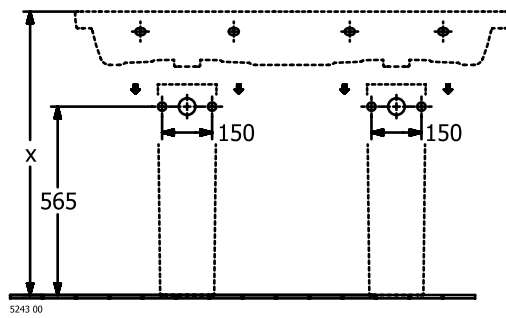

#### 1. POSITION

<b>Article number</b>	<b>4A71D3R1</b>
Article title	Villeroy & Boch Subway 3.0 Double vanity washbasin, 1300 x 475 x 165 mm, without overflow, White Alpin CeramicPlus
Product designation	Double vanity washbasin
Collection	Subway 3.0
Assembly / Assembly type	wall-mounted
Scope of delivery	1 x double vanity washbasin
Ordering information	Please order non-closable drain valve separately. Optionally available: Outlet valve with ceramic cover.
Length in mm	475
Width in mm	1300
Height in mm	165
Interior depth	120
Weight in kg	40,75
express delivery	No
Suitable for	Wall-mounted tap fittings, Matching Villeroy&Boch furniture
Material	TitanCeram
Surface	glossy
Colour name	White Alpin CeramicPlus
With TitanGlaze	No
With overflow	No
EAN number	4062373810866

### COLOUR

#### COLOUR DESIGNATION

White Alpin

TECHNICAL DRAWINGS

4A71D3R1

5243 00

5244 00