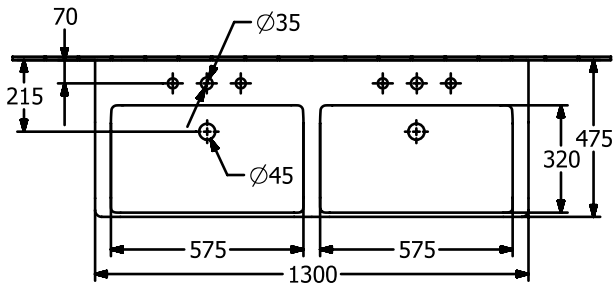

WASHBASINS SUBWAY 3.0

PRODUCT INFORMATION

1. POSITION

Article number	4A71D101
Article title	Villeroy & Boch Subway 3.0 Double vanity washbasin, 1300 x 475 x 165 mm, without overflow, White Alpin
Product designation	Double vanity washbasin
Collection	Subway 3.0
Assembly / Assembly type	wall-mounted
Scope of delivery	1 x double vanity washbasin
Ordering information	Please order non-closable drain valve separately. Optionally available: Outlet valve with ceramic cover.
Length in mm	475
Width in mm	1300
Height in mm	165
Interior depth	120
Weight in kg	40,75
Number of tap holes punched through	2
Number of tap holes pre-drilled	4
Position of drill hole	Suitable for two hole tap fittings, tap holes punched through
express delivery	No
Suitable for	two 3-hole tap fittings, Matching Villeroy&Boch furniture
Material	TitanCeram
Surface	glossy
Colour name	White Alpin
With TitanGlaze	No
With overflow	No
EAN number	4062373810873

COLOUR

COLOUR DESIGNATION

White Alpin

TECHNICAL DRAWINGS

4A71D101

5243 00

5244 00