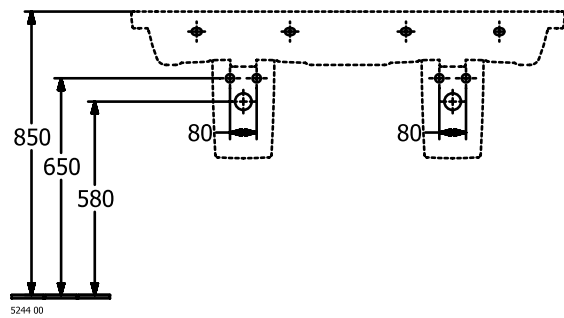

WASHBASINS SUBWAY 3.0

PRODUCT INFORMATION

1. POSITION

Article number	4A71D101
Article title	Villeroy & Boch Subway 3.0 Double vanity washbasin, 1300 x 475 x 165 mm, without overflow, White Alpin
Product designation	Double vanity washbasin
Collection	Subway 3.0
Assembly / Assembly type	wall-mounted
Scope of delivery	1 x double vanity washbasin
Ordering information	Please order non-closable drain valve separately. Optionally available: Outlet valve with ceramic cover.
Length in mm	475
Width in mm	1300
Height in mm	165
Interior depth	120
Weight in kg	40,75
Number of tap holes punched through	2
Number of tap holes pre-drilled	4
Position of drill hole	Suitable for two hole tap fittings, tap holes punched through
express delivery	No
Suitable for	two 3-hole tap fittings, Matching Villeroy&Boch furniture
Material	TitanCeram
Surface	glossy
Colour name	White Alpin
With TitanGlaze	No
With overflow	No
EAN number	4062373810873

COLOUR

COLOUR DESIGNATION

White Alpin

TECHNICAL DRAWINGS

4A71D101

5243 00

5244 00