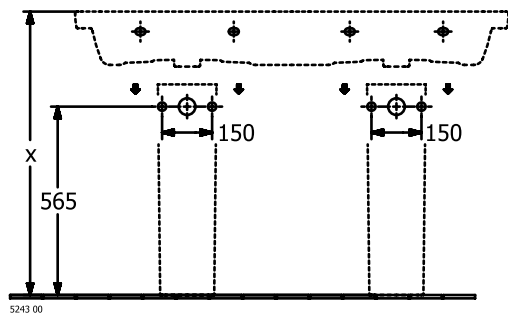

WASHBASINS SUBWAY 3.0

PRODUCT INFORMATION

1. POSITION

Article number	4A71D101
Article title	Villeroy & Boch Subway 3.0 Double vanity washbasin, 1300 x 475 x 165 mm, without overflow, White Alpin
Product designation	Double vanity washbasin
Collection	Subway 3.0
Assembly / Assembly type	wall-mounted
Scope of delivery	1 x double vanity washbasin
Ordering information	Please order non-closable drain valve separately. Optionally available: Outlet valve with ceramic cover.
Length in mm	475
Width in mm	1300
Height in mm	165
Interior depth	120
Weight in kg	40,75
Number of tap holes punched through	2
Number of tap holes pre-drilled	4
Position of drill hole	Suitable for two hole tap fittings, tap holes punched through
express delivery	No
Suitable for	two 3-hole tap fittings, Matching Villeroy&Boch furniture
Material	TitanCeram
Surface	glossy
Colour name	White Alpin
With TitanGlaze	No
With overflow	No
EAN number	4062373810873

COLOUR

COLOUR DESIGNATION

White Alpin

TECHNICAL DRAWINGS

4A71D101

5243 00

5244 00