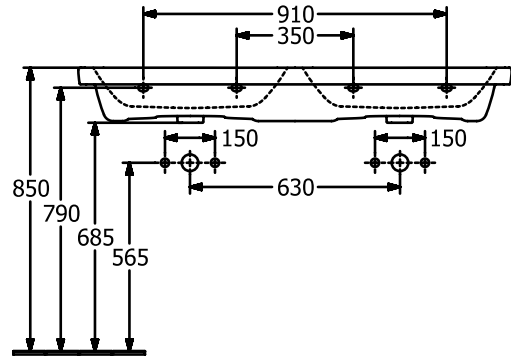

WASHBASINS SUBWAY 3.0

PRODUCT INFORMATION

1. POSITION

Article number	4A71D101
Article title	Villeroy & Boch Subway 3.0 Double vanity washbasin, 1300 x 475 x 165 mm, without overflow, White Alpin
Product designation	Double vanity washbasin
Collection	Subway 3.0
Assembly / Assembly type	wall-mounted
Scope of delivery	1 x double vanity washbasin
Ordering information	Please order non-closable drain valve separately. Optionally available: Outlet valve with ceramic cover.
Length in mm	475
Width in mm	1300
Height in mm	165
Interior depth	120
Weight in kg	40,75
Number of tap holes punched through	2
Number of tap holes pre-drilled	4
Position of drill hole	Suitable for two hole tap fittings, tap holes punched through
express delivery	No
Suitable for	two 3-hole tap fittings, Matching Villeroy&Boch furniture
Material	TitanCeram
Surface	glossy
Colour name	White Alpin
With TitanGlaze	No
With overflow	No
EAN number	4062373810873

COLOUR

COLOUR DESIGNATION

White Alpin

TECHNICAL DRAWINGS

4A71D101

5243 00

5244 00