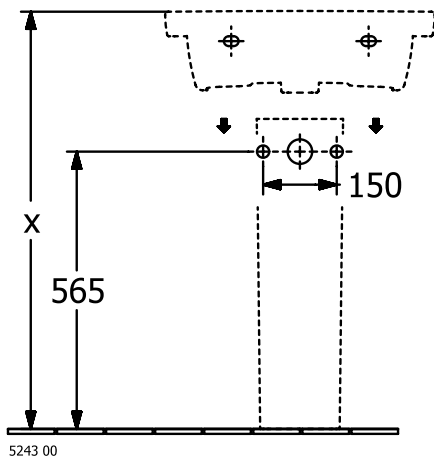

WASHBASINS SUBWAY 3.0

PRODUCT INFORMATION

1. POSITION

Article number	4A70F6R1
Article title	Villeroy & Boch Subway 3.0 Washbasin, 550 x 440 x 165 mm, without overflow, White Alpin CeramicPlus
Product designation	Washbasin
Collection	Subway 3.0
Assembly / Assembly type	wall-mounted
Assembly instructions	for installation with furniture Subway 3.0
Scope of delivery	1 x vanity washbasin
Ordering information	Please order non-closable drain valve separately. Optionally available: Outlet valve with ceramic cover.
Length in mm	440
Width in mm	550
Height in mm	165
Interior depth	120
Weight in kg	16,80
express delivery	No
Suitable for	Wall-mounted tap fittings, Matching Villeroy&Boch furniture
Material	Sanitary ceramics
Surface	glossy
Colour name	White Alpin CeramicPlus
With TitanGlaze	No
With overflow	No
EAN number	4062373816844

COLOUR

COLOUR DESIGNATION

White Alpin

TECHNICAL DRAWINGS

4A70F6R1

5243 00

5244 00