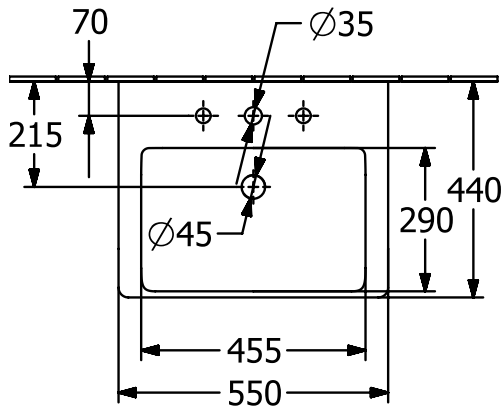

WASHBASINS SUBWAY 3.0

PRODUCT INFORMATION

1. POSITION

Article number	4A70F6R1
Article title	Villeroy & Boch Subway 3.0 Washbasin, 550 x 440 x 165 mm, without overflow, White Alpin CeramicPlus
Product designation	Washbasin
Collection	Subway 3.0
Assembly / Assembly type	wall-mounted
Assembly instructions	for installation with furniture Subway 3.0
Scope of delivery	1 x vanity washbasin
Ordering information	Please order non-closable drain valve separately. Optionally available: Outlet valve with ceramic cover.
Length in mm	440
Width in mm	550
Height in mm	165
Interior depth	120
Weight in kg	16,80
express delivery	No
Suitable for	Wall-mounted tap fittings, Matching Villeroy&Boch furniture
Material	Sanitary ceramics
Surface	glossy
Colour name	White Alpin CeramicPlus
With TitanGlaze	No
With overflow	No
EAN number	4062373816844

COLOUR

COLOUR DESIGNATION

White Alpin

TECHNICAL DRAWINGS

4A70F6R1

5243 00

5244 00