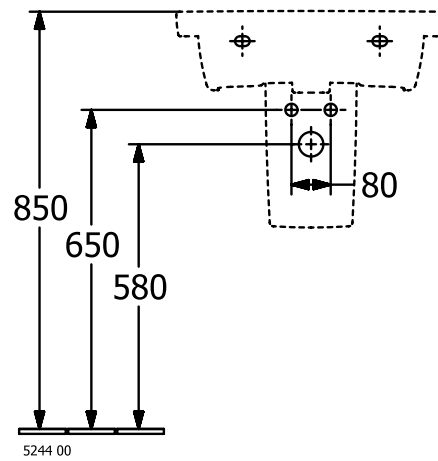

WASHBASINS SUBWAY 3.0

PRODUCT INFORMATION

1. POSITION

Article number	4A70F6R1
Article title	Villeroy & Boch Subway 3.0 Washbasin, 550 x 440 x 165 mm, without overflow, White Alpin CeramicPlus
Product designation	Washbasin
Collection	Subway 3.0
Assembly / Assembly type	wall-mounted
Assembly instructions	for installation with furniture Subway 3.0
Scope of delivery	1 x vanity washbasin
Ordering information	Please order non-closable drain valve separately. Optionally available: Outlet valve with ceramic cover.
Length in mm	440
Width in mm	550
Height in mm	165
Interior depth	120
Weight in kg	16,80
express delivery	No
Suitable for	Wall-mounted tap fittings, Matching Villeroy&Boch furniture
Material	Sanitary ceramics
Surface	glossy
Colour name	White Alpin CeramicPlus
With TitanGlaze	No
With overflow	No
EAN number	4062373816844

COLOUR

COLOUR DESIGNATION

White Alpin

TECHNICAL DRAWINGS

4A70F6R1

5243 00

5244 00