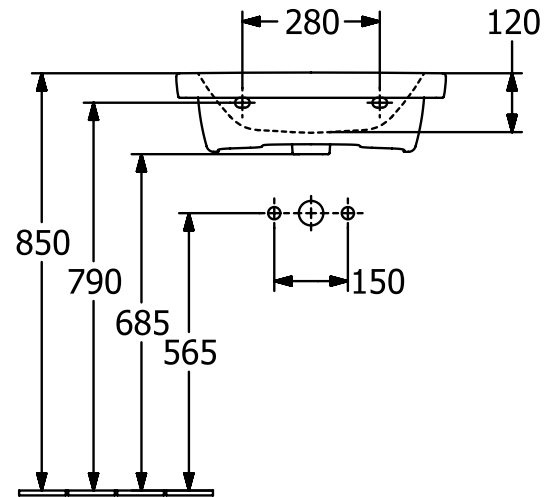

WASHBASINS SUBWAY 3.0

PRODUCT INFORMATION

1. POSITION

Article number	4A70F6R1
Article title	Villeroy & Boch Subway 3.0 Washbasin, 550 x 440 x 165 mm, without overflow, White Alpin CeramicPlus
Product designation	Washbasin
Collection	Subway 3.0
Assembly / Assembly type	wall-mounted
Assembly instructions	for installation with furniture Subway 3.0
Scope of delivery	1 x vanity washbasin
Ordering information	Please order non-closable drain valve separately. Optionally available: Outlet valve with ceramic cover.
Length in mm	440
Width in mm	550
Height in mm	165
Interior depth	120
Weight in kg	16,80
express delivery	No
Suitable for	Wall-mounted tap fittings, Matching Villeroy&Boch furniture
Material	Sanitary ceramics
Surface	glossy
Colour name	White Alpin CeramicPlus
With TitanGlaze	No
With overflow	No
EAN number	4062373816844

COLOUR

COLOUR DESIGNATION

White Alpin

TECHNICAL DRAWINGS

4A70F6R1

5243 00

5244 00