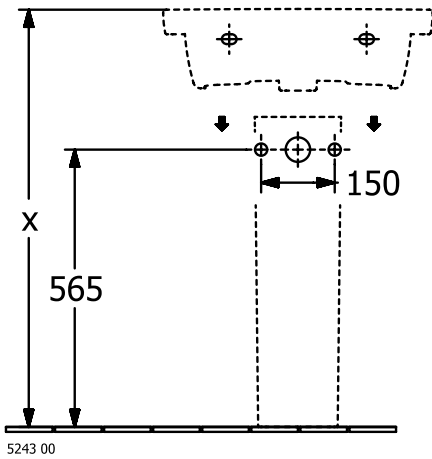

WASHBASINS SUBWAY 3.0

PRODUCT INFORMATION

1. POSITION

Article number	4A70F601
Article title	Villeroy & Boch Subway 3.0 Washbasin, 550 x 440 x 165 mm, without overflow, White Alpin
Product designation	Washbasin
Collection	Subway 3.0
Assembly / Assembly type	wall-mounted
Assembly instructions	for installation with furniture Subway 3.0
Scope of delivery	1 x vanity washbasin
Ordering information	Please order non-closable drain valve separately. Optionally available: Outlet valve with ceramic cover.
Length in mm	440
Width in mm	550
Height in mm	165
Interior depth	120
Weight in kg	16,80
express delivery	No
Suitable for	Wall-mounted tap fittings, Matching Villeroy&Boch furniture
Material	Sanitary ceramics
Surface	glossy
Colour name	White Alpin
With TitanGlaze	No
With overflow	No
EAN number	4062373816820

COLOUR

COLOUR DESIGNATION

White Alpin

TECHNICAL DRAWINGS

4A70F601

5243 00

5244 00