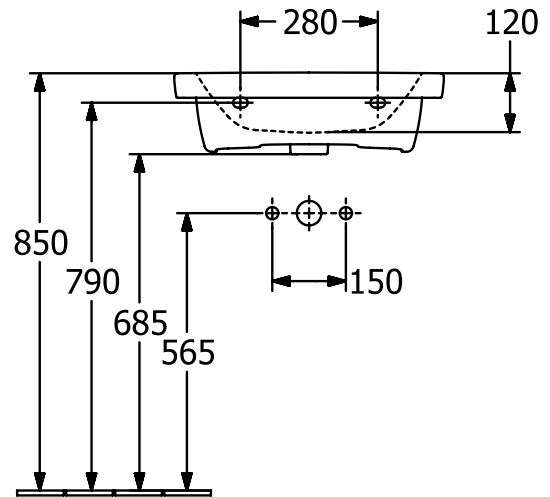

WASHBASINS SUBWAY 3.0

PRODUCT INFORMATION

1. POSITION

Article number	4A70F601
Article title	Villeroy & Boch Subway 3.0 Washbasin, 550 x 440 x 165 mm, without overflow, White Alpin
Product designation	Washbasin
Collection	Subway 3.0
Assembly / Assembly type	wall-mounted
Assembly instructions	for installation with furniture Subway 3.0
Scope of delivery	1 x vanity washbasin
Ordering information	Please order non-closable drain valve separately. Optionally available: Outlet valve with ceramic cover.
Length in mm	440
Width in mm	550
Height in mm	165
Interior depth	120
Weight in kg	16,80
express delivery	No
Suitable for	Wall-mounted tap fittings, Matching Villeroy&Boch furniture
Material	Sanitary ceramics
Surface	glossy
Colour name	White Alpin
With TitanGlaze	No
With overflow	No
EAN number	4062373816820

COLOUR

COLOUR DESIGNATION

White Alpin

TECHNICAL DRAWINGS

4A70F601

5243 00

5244 00