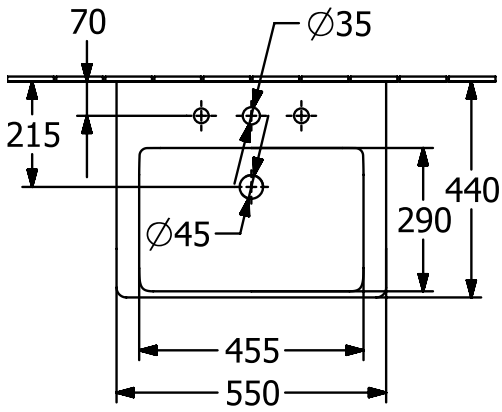

WASHBASINS SUBWAY 3.0

PRODUCT INFORMATION

1. POSITION

Article number	4A70F601
Article title	Villeroy & Boch Subway 3.0 Washbasin, 550 x 440 x 165 mm, without overflow, White Alpin
Product designation	Washbasin
Collection	Subway 3.0
Assembly / Assembly type	wall-mounted
Assembly instructions	for installation with furniture Subway 3.0
Scope of delivery	1 x vanity washbasin
Ordering information	Please order non-closable drain valve separately. Optionally available: Outlet valve with ceramic cover.
Length in mm	440
Width in mm	550
Height in mm	165
Interior depth	120
Weight in kg	16,80
express delivery	No
Suitable for	Wall-mounted tap fittings, Matching Villeroy&Boch furniture
Material	Sanitary ceramics
Surface	glossy
Colour name	White Alpin
With TitanGlaze	No
With overflow	No
EAN number	4062373816820

COLOUR

COLOUR DESIGNATION

White Alpin

TECHNICAL DRAWINGS

4A70F601

5243 00

5244 00