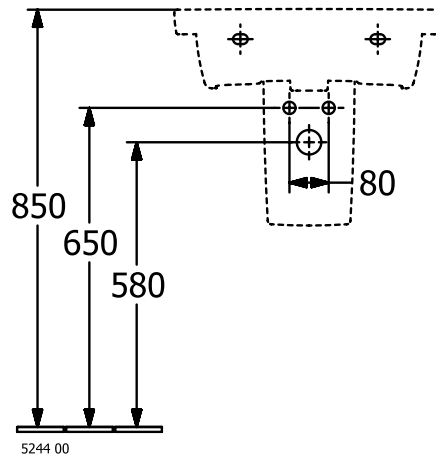

WASHBASINS SUBWAY 3.0

PRODUCT INFORMATION

1. POSITION

Article number	4A70F601
Article title	Villeroy & Boch Subway 3.0 Washbasin, 550 x 440 x 165 mm, without overflow, White Alpin
Product designation	Washbasin
Collection	Subway 3.0
Assembly / Assembly type	wall-mounted
Assembly instructions	for installation with furniture Subway 3.0
Scope of delivery	1 x vanity washbasin
Ordering information	Please order non-closable drain valve separately. Optionally available: Outlet valve with ceramic cover.
Length in mm	440
Width in mm	550
Height in mm	165
Interior depth	120
Weight in kg	16,80
express delivery	No
Suitable for	Wall-mounted tap fittings, Matching Villeroy&Boch furniture
Material	Sanitary ceramics
Surface	glossy
Colour name	White Alpin
With TitanGlaze	No
With overflow	No
EAN number	4062373816820

COLOUR

COLOUR DESIGNATION

White Alpin

TECHNICAL DRAWINGS

4A70F601

5243 00

5244 00