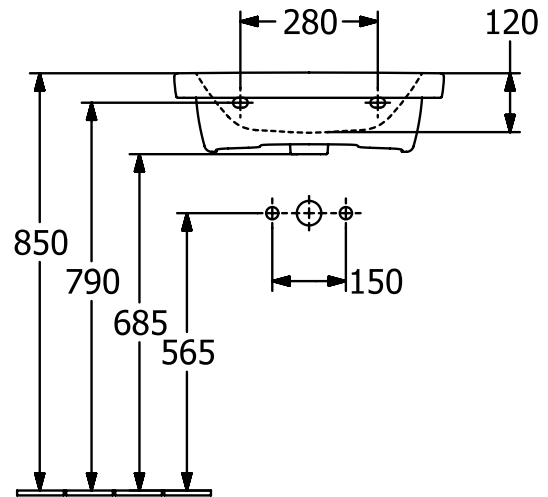

WASHBASINS SUBWAY 3.0

PRODUCT INFORMATION

1. POSITION

Article number	4A70F5R1
Article title	Villeroy & Boch Subway 3.0 Washbasin, 550 x 440 x 165 mm, without overflow, White Alpin CeramicPlus
Product designation	Washbasin
Collection	Subway 3.0
Assembly / Assembly type	wall-mounted
Assembly instructions	for installation with furniture Subway 3.0
Scope of delivery	1 x vanity washbasin
Ordering information	Please order non-closable drain valve separately. Optionally available: Outlet valve with ceramic cover.
Length in mm	440
Width in mm	550
Height in mm	165
Interior depth	120
Weight in kg	16,80
Number of tap holes punched through	1
Number of tap holes pre-drilled	2
Position of drill hole	central tap hole punched out
express delivery	No
Suitable for	3-hole mixer, Matching Villeroy&Boch furniture
Material	Sanitary ceramics
Surface	glossy
Colour name	White Alpin CeramicPlus
With TitanGlaze	No
With overflow	No
EAN number	4062373816783

COLOUR

COLOUR DESIGNATION

White Alpin

TECHNICAL DRAWINGS

4A70F5R1

5243 00

5244 00