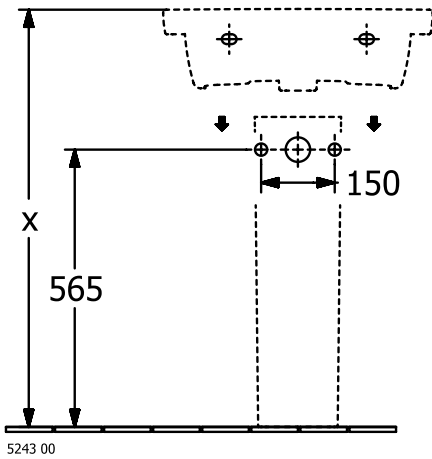

WASHBASINS SUBWAY 3.0

PRODUCT INFORMATION

1. POSITION

Article number	4A70F5R1
Article title	Villeroy & Boch Subway 3.0 Washbasin, 550 x 440 x 165 mm, without overflow, White Alpin CeramicPlus
Product designation	Washbasin
Collection	Subway 3.0
Assembly / Assembly type	wall-mounted
Assembly instructions	for installation with furniture Subway 3.0
Scope of delivery	1 x vanity washbasin
Ordering information	Please order non-closable drain valve separately. Optionally available: Outlet valve with ceramic cover.
Length in mm	440
Width in mm	550
Height in mm	165
Interior depth	120
Weight in kg	16,80
Number of tap holes punched through	1
Number of tap holes pre-drilled	2
Position of drill hole	central tap hole punched out
express delivery	No
Suitable for	3-hole mixer, Matching Villeroy&Boch furniture
Material	Sanitary ceramics
Surface	glossy
Colour name	White Alpin CeramicPlus
With TitanGlaze	No
With overflow	No
EAN number	4062373816783

COLOUR

COLOUR DESIGNATION

White Alpin

TECHNICAL DRAWINGS

4A70F5R1

5243 00

5244 00