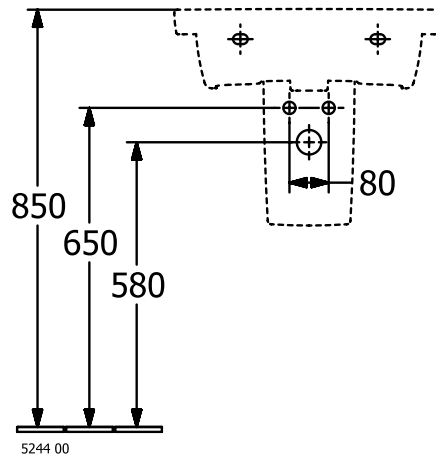

WASHBASINS SUBWAY 3.0

PRODUCT INFORMATION

1. POSITION

Article number	4A70F5R1
Article title	Villeroy & Boch Subway 3.0 Washbasin, 550 x 440 x 165 mm, without overflow, White Alpin CeramicPlus
Product designation	Washbasin
Collection	Subway 3.0
Assembly / Assembly type	wall-mounted
Assembly instructions	for installation with furniture Subway 3.0
Scope of delivery	1 x vanity washbasin
Ordering information	Please order non-closable drain valve separately. Optionally available: Outlet valve with ceramic cover.
Length in mm	440
Width in mm	550
Height in mm	165
Interior depth	120
Weight in kg	16,80
Number of tap holes punched through	1
Number of tap holes pre-drilled	2
Position of drill hole	central tap hole punched out
express delivery	No
Suitable for	3-hole mixer, Matching Villeroy&Boch furniture
Material	Sanitary ceramics
Surface	glossy
Colour name	White Alpin CeramicPlus
With TitanGlaze	No
With overflow	No
EAN number	4062373816783

COLOUR

COLOUR DESIGNATION

White Alpin

TECHNICAL DRAWINGS

4A70F5R1

5243 00

5244 00