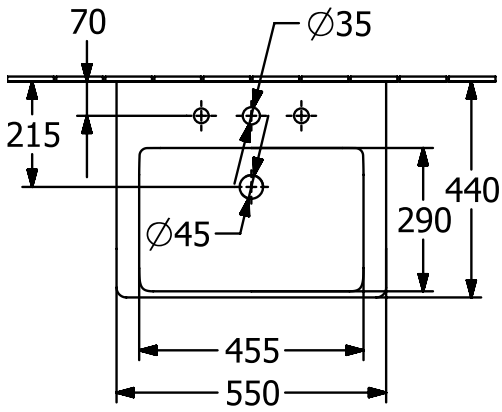

WASHBASINS SUBWAY 3.0

PRODUCT INFORMATION

1. POSITION

Article number	4A70F5R1
Article title	Villeroy & Boch Subway 3.0 Washbasin, 550 x 440 x 165 mm, without overflow, White Alpin CeramicPlus
Product designation	Washbasin
Collection	Subway 3.0
Assembly / Assembly type	wall-mounted
Assembly instructions	for installation with furniture Subway 3.0
Scope of delivery	1 x vanity washbasin
Ordering information	Please order non-closable drain valve separately. Optionally available: Outlet valve with ceramic cover.
Length in mm	440
Width in mm	550
Height in mm	165
Interior depth	120
Weight in kg	16,80
Number of tap holes punched through	1
Number of tap holes pre-drilled	2
Position of drill hole	central tap hole punched out
express delivery	No
Suitable for	3-hole mixer, Matching Villeroy&Boch furniture
Material	Sanitary ceramics
Surface	glossy
Colour name	White Alpin CeramicPlus
With TitanGlaze	No
With overflow	No
EAN number	4062373816783

COLOUR

COLOUR DESIGNATION

White Alpin

TECHNICAL DRAWINGS

4A70F5R1

5243 00

5244 00