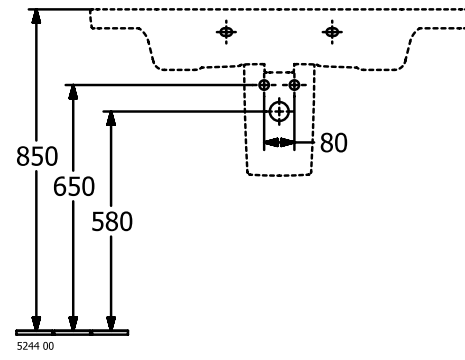

#### 1. POSITION

<b>Article number</b>	<b>4A70A5R1</b>
Article title	Villeroy & Boch Subway 3.0 Vanity washbasin, 1000 x 470 x 165 mm, with overflow, White Alpin CeramicPlus
Product designation	Vanity washbasin
Collection	Subway 3.0
Assembly / Assembly type	wall-mounted
Scope of delivery	1 x vanity washbasin
Ordering information	Optionally available: Outlet valve with ceramic cover.
Length in mm	470
Width in mm	1000
Height in mm	165
Interior depth	120
Weight in kg	27,90
Number of tap holes punched through	1
Number of tap holes pre-drilled	2
Position of drill hole	central tap hole punched out
express delivery	No
Suitable for	3-hole mixer, Matching Villeroy&Boch furniture
Material	TitanCeram
Surface	glossy
Colour name	White Alpin CeramicPlus
With TitanGlaze	No
With overflow	Yes
EAN number	4062373810743

#### COLOUR DESIGNATION

White Alpin

TECHNICAL DRAWINGS

4A70A5R1

5243 00

5244 00