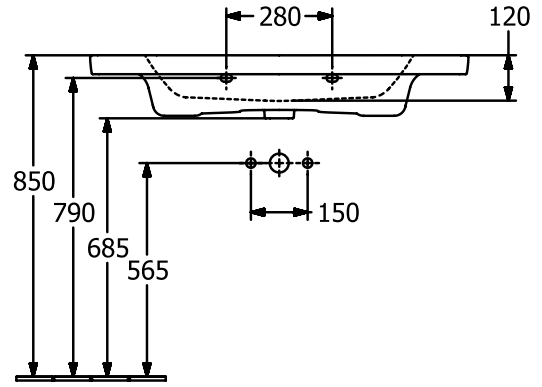

#### 1. POSITION

<b>Article number</b>	<b>4A70A5R1</b>
Article title	Villeroy & Boch Subway 3.0 Vanity washbasin, 1000 x 470 x 165 mm, with overflow, White Alpin CeramicPlus
Product designation	Vanity washbasin
Collection	Subway 3.0
Assembly / Assembly type	wall-mounted
Scope of delivery	1 x vanity washbasin
Ordering information	Optionally available: Outlet valve with ceramic cover.
Length in mm	470
Width in mm	1000
Height in mm	165
Interior depth	120
Weight in kg	27,90
Number of tap holes punched through	1
Number of tap holes pre-drilled	2
Position of drill hole	central tap hole punched out
express delivery	No
Suitable for	3-hole mixer, Matching Villeroy&Boch furniture
Material	TitanCeram
Surface	glossy
Colour name	White Alpin CeramicPlus
With TitanGlaze	No
With overflow	Yes
EAN number	4062373810743

#### COLOUR DESIGNATION

White Alpin

TECHNICAL DRAWINGS

4A70A5R1

5243 00

5244 00