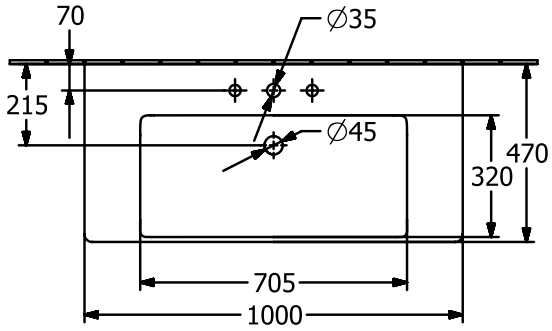

#### 1. POSITION

<b>Article number</b>	<b>4A70A5R1</b>
Article title	Villeroy & Boch Subway 3.0 Vanity washbasin, 1000 x 470 x 165 mm, with overflow, White Alpin CeramicPlus
Product designation	Vanity washbasin
Collection	Subway 3.0
Assembly / Assembly type	wall-mounted
Scope of delivery	1 x vanity washbasin
Ordering information	Optionally available: Outlet valve with ceramic cover.
Length in mm	470
Width in mm	1000
Height in mm	165
Interior depth	120
Weight in kg	27,90
Number of tap holes punched through	1
Number of tap holes pre-drilled	2
Position of drill hole	central tap hole punched out
express delivery	No
Suitable for	3-hole mixer, Matching Villeroy&Boch furniture
Material	TitanCeram
Surface	glossy
Colour name	White Alpin CeramicPlus
With TitanGlaze	No
With overflow	Yes
EAN number	4062373810743

### COLOUR

#### COLOUR DESIGNATION

White Alpin

TECHNICAL DRAWINGS

4A70A5R1

5243 00

5244 00