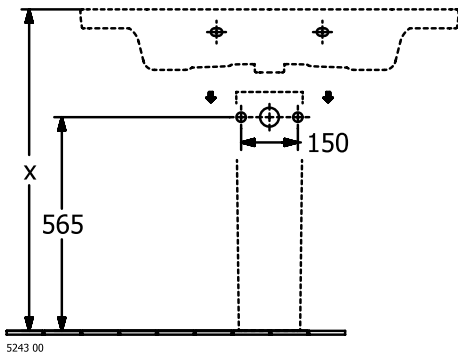

#### 1. POSITION

<b>Article number</b>	<b>4A70A5R1</b>
Article title	Villeroy & Boch Subway 3.0 Vanity washbasin, 1000 x 470 x 165 mm, with overflow, White Alpin CeramicPlus
Product designation	Vanity washbasin
Collection	Subway 3.0
Assembly / Assembly type	wall-mounted
Scope of delivery	1 x vanity washbasin
Ordering information	Optionally available: Outlet valve with ceramic cover.
Length in mm	470
Width in mm	1000
Height in mm	165
Interior depth	120
Weight in kg	27,90
Number of tap holes punched through	1
Number of tap holes pre-drilled	2
Position of drill hole	central tap hole punched out
express delivery	No
Suitable for	3-hole mixer, Matching Villeroy&Boch furniture
Material	TitanCeram
Surface	glossy
Colour name	White Alpin CeramicPlus
With TitanGlaze	No
With overflow	Yes
EAN number	4062373810743

#### COLOUR DESIGNATION

White Alpin

TECHNICAL DRAWINGS

4A70A5R1

5243 00

5244 00