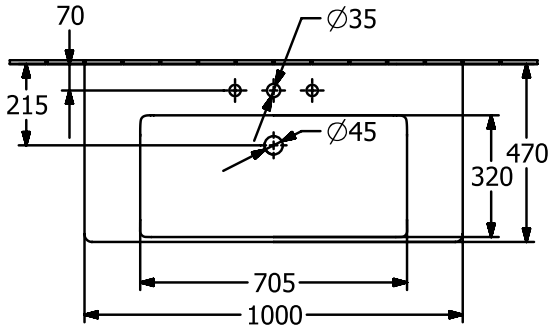

WASHBASINS SUBWAY 3.0

PRODUCT INFORMATION

1. POSITION

| | |
|-------------------------------------|--|
| Article number | 4A70A501 |
| Article title | Villeroy & Boch Subway 3.0 Vanity washbasin, 1000 x 470 x 165 mm, with overflow, White Alpin |
| Product designation | Vanity washbasin |
| Collection | Subway 3.0 |
| Assembly / Assembly type | wall-mounted |
| Scope of delivery | 1 x vanity washbasin |
| Ordering information | Optionally available: Outlet valve with ceramic cover. |
| Length in mm | 470 |
| Width in mm | 1000 |
| Height in mm | 165 |
| Interior depth | 120 |
| Weight in kg | 27,90 |
| Number of tap holes punched through | 1 |
| Number of tap holes pre-drilled | 2 |
| Position of drill hole | central tap hole punched out |
| express delivery | No |
| Suitable for | 3-hole mixer, Matching Villeroy&Boch furniture |
| Material | TitanCeram |
| Surface | glossy |
| Colour name | White Alpin |
| With TitanGlaze | No |
| With overflow | Yes |
| EAN number | 4062373810736 |

COLOUR

COLOUR DESIGNATION

White Alpin

TECHNICAL DRAWINGS

4A70A501

5243 00

5244 00