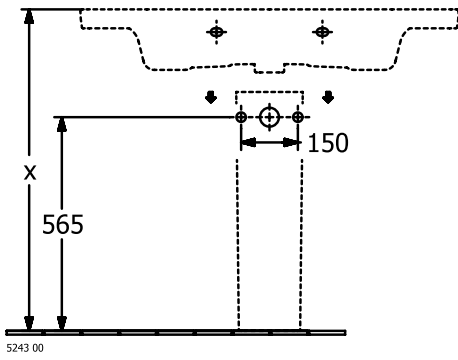

WASHBASINS SUBWAY 3.0

PRODUCT INFORMATION

1. POSITION

| | |
|-------------------------------------|--|
| Article number | 4A70A501 |
| Article title | Villeroy & Boch Subway 3.0 Vanity washbasin, 1000 x 470 x 165 mm, with overflow, White Alpin |
| Product designation | Vanity washbasin |
| Collection | Subway 3.0 |
| Assembly / Assembly type | wall-mounted |
| Scope of delivery | 1 x vanity washbasin |
| Ordering information | Optionally available: Outlet valve with ceramic cover. |
| Length in mm | 470 |
| Width in mm | 1000 |
| Height in mm | 165 |
| Interior depth | 120 |
| Weight in kg | 27,90 |
| Number of tap holes punched through | 1 |
| Number of tap holes pre-drilled | 2 |
| Position of drill hole | central tap hole punched out |
| express delivery | No |
| Suitable for | 3-hole mixer, Matching Villeroy&Boch furniture |
| Material | TitanCeram |
| Surface | glossy |
| Colour name | White Alpin |
| With TitanGlaze | No |
| With overflow | Yes |
| EAN number | 4062373810736 |

COLOUR

COLOUR DESIGNATION

White Alpin

TECHNICAL DRAWINGS

4A70A501

5243 00

5244 00