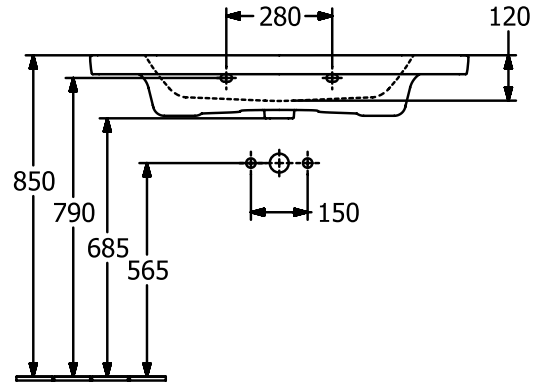

WASHBASINS SUBWAY 3.0

PRODUCT INFORMATION

1. POSITION

| | |
|-------------------------------------|--|
| Article number | 4A70A501 |
| Article title | Villeroy & Boch Subway 3.0 Vanity washbasin, 1000 x 470 x 165 mm, with overflow, White Alpin |
| Product designation | Vanity washbasin |
| Collection | Subway 3.0 |
| Assembly / Assembly type | wall-mounted |
| Scope of delivery | 1 x vanity washbasin |
| Ordering information | Optionally available: Outlet valve with ceramic cover. |
| Length in mm | 470 |
| Width in mm | 1000 |
| Height in mm | 165 |
| Interior depth | 120 |
| Weight in kg | 27,90 |
| Number of tap holes punched through | 1 |
| Number of tap holes pre-drilled | 2 |
| Position of drill hole | central tap hole punched out |
| express delivery | No |
| Suitable for | 3-hole mixer, Matching Villeroy&Boch furniture |
| Material | TitanCeram |
| Surface | glossy |
| Colour name | White Alpin |
| With TitanGlaze | No |
| With overflow | Yes |
| EAN number | 4062373810736 |

COLOUR

COLOUR DESIGNATION

White Alpin

TECHNICAL DRAWINGS

4A70A501

5243 00

5244 00