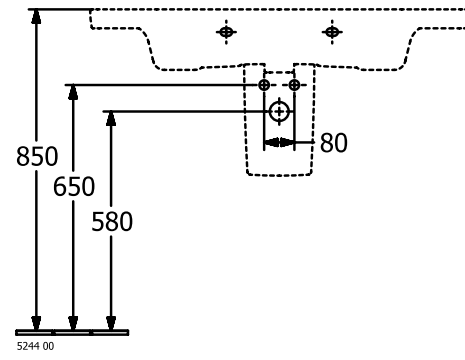

WASHBASINS SUBWAY 3.0

PRODUCT INFORMATION

1. POSITION

| | |
|-------------------------------------|--|
| Article number | 4A70A501 |
| Article title | Villeroy & Boch Subway 3.0 Vanity washbasin, 1000 x 470 x 165 mm, with overflow, White Alpin |
| Product designation | Vanity washbasin |
| Collection | Subway 3.0 |
| Assembly / Assembly type | wall-mounted |
| Scope of delivery | 1 x vanity washbasin |
| Ordering information | Optionally available: Outlet valve with ceramic cover. |
| Length in mm | 470 |
| Width in mm | 1000 |
| Height in mm | 165 |
| Interior depth | 120 |
| Weight in kg | 27,90 |
| Number of tap holes punched through | 1 |
| Number of tap holes pre-drilled | 2 |
| Position of drill hole | central tap hole punched out |
| express delivery | No |
| Suitable for | 3-hole mixer, Matching Villeroy&Boch furniture |
| Material | TitanCeram |
| Surface | glossy |
| Colour name | White Alpin |
| With TitanGlaze | No |
| With overflow | Yes |
| EAN number | 4062373810736 |

COLOUR

COLOUR DESIGNATION

White Alpin

TECHNICAL DRAWINGS

4A70A501

5243 00

5244 00