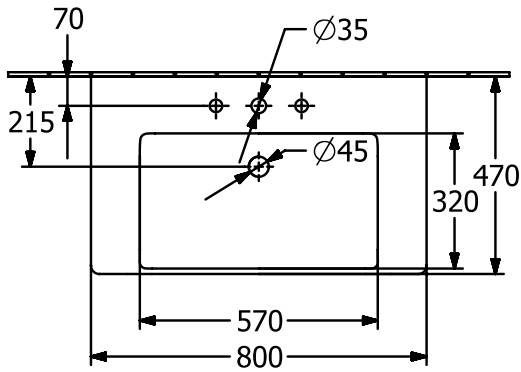

#### 1. POSITION

<b>Article number</b>	<b>4A7083R1</b>
Article title	Villeroy & Boch Subway 3.0 Vanity washbasin, 800 x 470 x 165 mm, without overflow, White Alpin CeramicPlus
Product designation	Vanity washbasin
Collection	Subway 3.0
Assembly / Assembly type	wall-mounted
Scope of delivery	1 x vanity washbasin
Ordering information	Please order non-closable drain valve separately. Optionally available: Outlet valve with ceramic cover.
Length in mm	470
Width in mm	800
Height in mm	165
Interior depth	120
Weight in kg	23,70
express delivery	No
Suitable for	Wall-mounted tap fittings, Matching Villeroy&Boch furniture
Material	TitanCeram
Surface	glossy
Colour name	White Alpin CeramicPlus
With TitanGlaze	No
With overflow	No
EAN number	4062373810552

#### COLOUR DESIGNATION

White Alpin

TECHNICAL DRAWINGS

4A7083R1

5243 00

5244 00