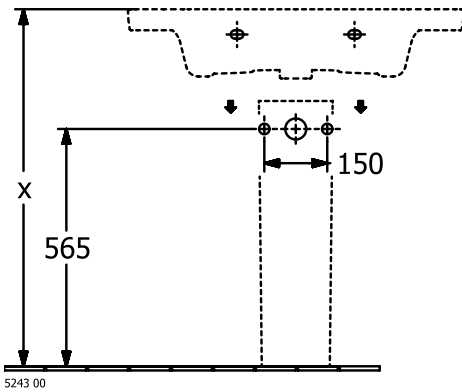

#### 1. POSITION

<b>Article number</b>	<b>4A7083R1</b>
Article title	Villeroy & Boch Subway 3.0 Vanity washbasin, 800 x 470 x 165 mm, without overflow, White Alpin CeramicPlus
Product designation	Vanity washbasin
Collection	Subway 3.0
Assembly / Assembly type	wall-mounted
Scope of delivery	1 x vanity washbasin
Ordering information	Please order non-closable drain valve separately. Optionally available: Outlet valve with ceramic cover.
Length in mm	470
Width in mm	800
Height in mm	165
Interior depth	120
Weight in kg	23,70
express delivery	No
Suitable for	Wall-mounted tap fittings, Matching Villeroy&Boch furniture
Material	TitanCeram
Surface	glossy
Colour name	White Alpin CeramicPlus
With TitanGlaze	No
With overflow	No
EAN number	4062373810552

#### COLOUR DESIGNATION

White Alpin

TECHNICAL DRAWINGS

4A7083R1

5243 00

5244 00