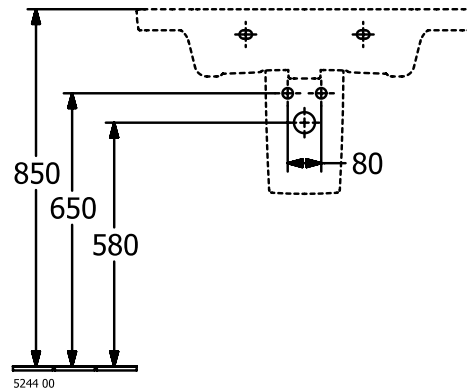

#### 1. POSITION

<b>Article number</b>	<b>4A7083R1</b>
Article title	Villeroy & Boch Subway 3.0 Vanity washbasin, 800 x 470 x 165 mm, without overflow, White Alpin CeramicPlus
Product designation	Vanity washbasin
Collection	Subway 3.0
Assembly / Assembly type	wall-mounted
Scope of delivery	1 x vanity washbasin
Ordering information	Please order non-closable drain valve separately. Optionally available: Outlet valve with ceramic cover.
Length in mm	470
Width in mm	800
Height in mm	165
Interior depth	120
Weight in kg	23,70
express delivery	No
Suitable for	Wall-mounted tap fittings, Matching Villeroy&Boch furniture
Material	TitanCeram
Surface	glossy
Colour name	White Alpin CeramicPlus
With TitanGlaze	No
With overflow	No
EAN number	4062373810552

#### COLOUR DESIGNATION

White Alpin

TECHNICAL DRAWINGS

4A7083R1

5243 00

5244 00