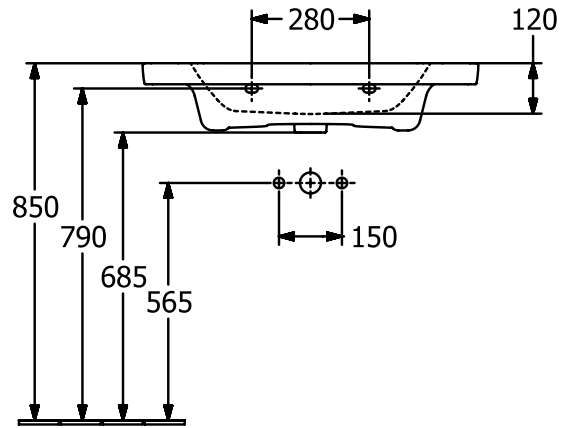

#### 1. POSITION

<b>Article number</b>	<b>4A7083R1</b>
Article title	Villeroy & Boch Subway 3.0 Vanity washbasin, 800 x 470 x 165 mm, without overflow, White Alpin CeramicPlus
Product designation	Vanity washbasin
Collection	Subway 3.0
Assembly / Assembly type	wall-mounted
Scope of delivery	1 x vanity washbasin
Ordering information	Please order non-closable drain valve separately. Optionally available: Outlet valve with ceramic cover.
Length in mm	470
Width in mm	800
Height in mm	165
Interior depth	120
Weight in kg	23,70
express delivery	No
Suitable for	Wall-mounted tap fittings, Matching Villeroy&Boch furniture
Material	TitanCeram
Surface	glossy
Colour name	White Alpin CeramicPlus
With TitanGlaze	No
With overflow	No
EAN number	4062373810552

#### COLOUR DESIGNATION

White Alpin

TECHNICAL DRAWINGS

4A7083R1

5243 00

5244 00