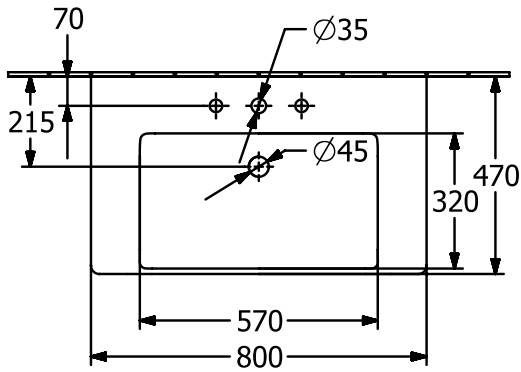

#### 1. POSITION

<b>Article number</b>	<b>4A708301</b>
Article title	Villeroy & Boch Subway 3.0 Vanity washbasin, 800 x 470 x 165 mm, without overflow, White Alpin
Product designation	Vanity washbasin
Collection	Subway 3.0
Assembly / Assembly type	wall-mounted
Scope of delivery	1 x vanity washbasin
Ordering information	Please order non-closable drain valve separately. Optionally available: Outlet valve with ceramic cover.
Length in mm	470
Width in mm	800
Height in mm	165
Interior depth	120
Weight in kg	23,70
express delivery	No
Suitable for	Wall-mounted tap fittings, Matching Villeroy&Boch furniture
Material	TitanCeram
Surface	glossy
Colour name	White Alpin
With TitanGlaze	No
With overflow	No
EAN number	4062373810545

#### COLOUR DESIGNATION

White Alpin

TECHNICAL DRAWINGS

4A708301

5243 00

5244 00