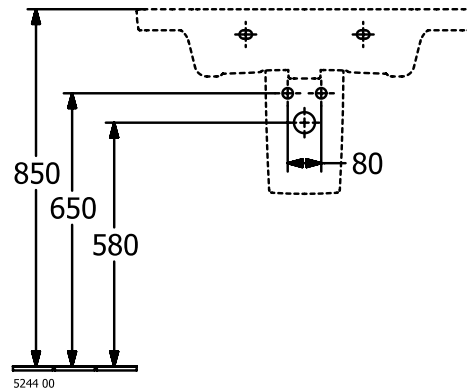

#### 1. POSITION

<b>Article number</b>	<b>4A708301</b>
Article title	Villeroy & Boch Subway 3.0 Vanity washbasin, 800 x 470 x 165 mm, without overflow, White Alpin
Product designation	Vanity washbasin
Collection	Subway 3.0
Assembly / Assembly type	wall-mounted
Scope of delivery	1 x vanity washbasin
Ordering information	Please order non-closable drain valve separately. Optionally available: Outlet valve with ceramic cover.
Length in mm	470
Width in mm	800
Height in mm	165
Interior depth	120
Weight in kg	23,70
express delivery	No
Suitable for	Wall-mounted tap fittings, Matching Villeroy&Boch furniture
Material	TitanCeram
Surface	glossy
Colour name	White Alpin
With TitanGlaze	No
With overflow	No
EAN number	4062373810545

#### COLOUR DESIGNATION

White Alpin

TECHNICAL DRAWINGS

4A708301

5243 00

5244 00