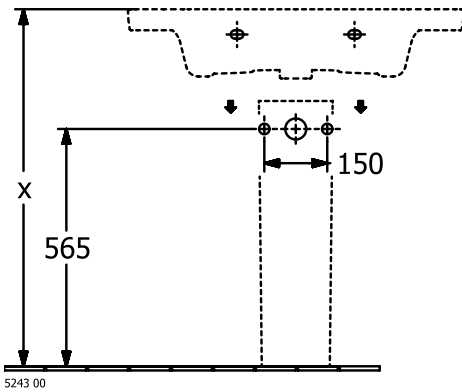

#### 1. POSITION

<b>Article number</b>	<b>4A708301</b>
Article title	Villeroy & Boch Subway 3.0 Vanity washbasin, 800 x 470 x 165 mm, without overflow, White Alpin
Product designation	Vanity washbasin
Collection	Subway 3.0
Assembly / Assembly type	wall-mounted
Scope of delivery	1 x vanity washbasin
Ordering information	Please order non-closable drain valve separately. Optionally available: Outlet valve with ceramic cover.
Length in mm	470
Width in mm	800
Height in mm	165
Interior depth	120
Weight in kg	23,70
express delivery	No
Suitable for	Wall-mounted tap fittings, Matching Villeroy&Boch furniture
Material	TitanCeram
Surface	glossy
Colour name	White Alpin
With TitanGlaze	No
With overflow	No
EAN number	4062373810545

#### COLOUR DESIGNATION

White Alpin

TECHNICAL DRAWINGS

4A708301

5243 00

5244 00