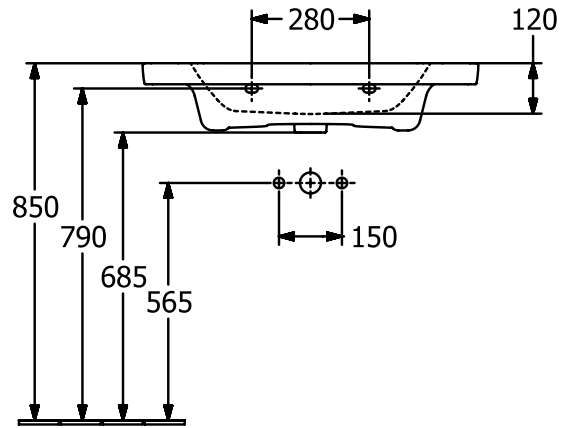

#### 1. POSITION

<b>Article number</b>	<b>4A708301</b>
Article title	Villeroy & Boch Subway 3.0 Vanity washbasin, 800 x 470 x 165 mm, without overflow, White Alpin
Product designation	Vanity washbasin
Collection	Subway 3.0
Assembly / Assembly type	wall-mounted
Scope of delivery	1 x vanity washbasin
Ordering information	Please order non-closable drain valve separately. Optionally available: Outlet valve with ceramic cover.
Length in mm	470
Width in mm	800
Height in mm	165
Interior depth	120
Weight in kg	23,70
express delivery	No
Suitable for	Wall-mounted tap fittings, Matching Villeroy&Boch furniture
Material	TitanCeram
Surface	glossy
Colour name	White Alpin
With TitanGlaze	No
With overflow	No
EAN number	4062373810545

#### COLOUR DESIGNATION

White Alpin

TECHNICAL DRAWINGS

4A708301

5243 00

5244 00