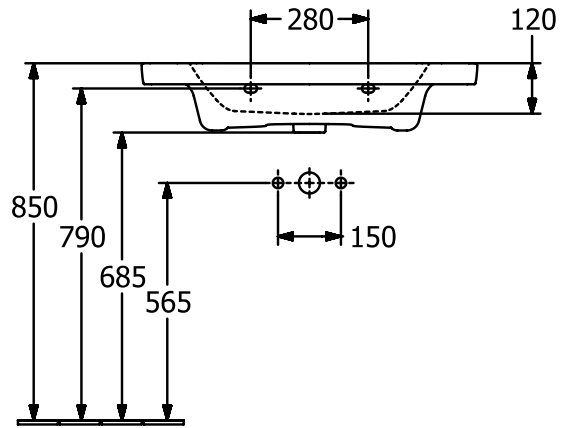

#### 1. POSITION

<b>Article number</b>	<b>4A7081R1</b>
Article title	Villeroy & Boch Subway 3.0 Vanity washbasin, 800 x 470 x 165 mm, without overflow, White Alpin CeramicPlus
Product designation	Vanity washbasin
Collection	Subway 3.0
Assembly / Assembly type	wall-mounted
Scope of delivery	1 x vanity washbasin
Ordering information	Please order non-closable drain valve separately. Optionally available: Outlet valve with ceramic cover.
Length in mm	470
Width in mm	800
Height in mm	165
Interior depth	120
Weight in kg	23,70
Number of tap holes punched through	1
Number of tap holes pre-drilled	2
Position of drill hole	central tap hole punched out
express delivery	No
Suitable for	3-hole mixer, Matching Villeroy&Boch furniture
Material	TitanCeram
Surface	glossy
Colour name	White Alpin CeramicPlus
With TitanGlaze	No
With overflow	No
EAN number	4062373810507

#### COLOUR DESIGNATION

White Alpin

TECHNICAL DRAWINGS

4A7081R1

5243 00

5244 00