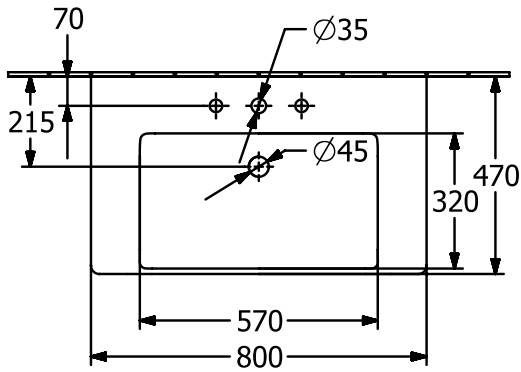

#### 1. POSITION

<b>Article number</b>	<b>4A7081R1</b>
Article title	Villeroy & Boch Subway 3.0 Vanity washbasin, 800 x 470 x 165 mm, without overflow, White Alpin CeramicPlus
Product designation	Vanity washbasin
Collection	Subway 3.0
Assembly / Assembly type	wall-mounted
Scope of delivery	1 x vanity washbasin
Ordering information	Please order non-closable drain valve separately. Optionally available: Outlet valve with ceramic cover.
Length in mm	470
Width in mm	800
Height in mm	165
Interior depth	120
Weight in kg	23,70
Number of tap holes punched through	1
Number of tap holes pre-drilled	2
Position of drill hole	central tap hole punched out
express delivery	No
Suitable for	3-hole mixer, Matching Villeroy&Boch furniture
Material	TitanCeram
Surface	glossy
Colour name	White Alpin CeramicPlus
With TitanGlaze	No
With overflow	No
EAN number	4062373810507

#### COLOUR DESIGNATION

White Alpin

TECHNICAL DRAWINGS

4A7081R1

5243 00

5244 00