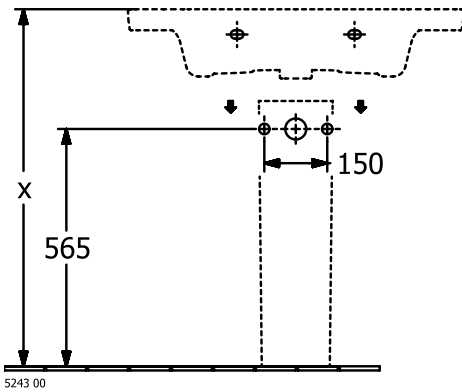

#### 1. POSITION

<b>Article number</b>	<b>4A7081R1</b>
Article title	Villeroy & Boch Subway 3.0 Vanity washbasin, 800 x 470 x 165 mm, without overflow, White Alpin CeramicPlus
Product designation	Vanity washbasin
Collection	Subway 3.0
Assembly / Assembly type	wall-mounted
Scope of delivery	1 x vanity washbasin
Ordering information	Please order non-closable drain valve separately. Optionally available: Outlet valve with ceramic cover.
Length in mm	470
Width in mm	800
Height in mm	165
Interior depth	120
Weight in kg	23,70
Number of tap holes punched through	1
Number of tap holes pre-drilled	2
Position of drill hole	central tap hole punched out
express delivery	No
Suitable for	3-hole mixer, Matching Villeroy&Boch furniture
Material	TitanCeram
Surface	glossy
Colour name	White Alpin CeramicPlus
With TitanGlaze	No
With overflow	No
EAN number	4062373810507

#### COLOUR DESIGNATION

White Alpin

TECHNICAL DRAWINGS

4A7081R1

5243 00

5244 00