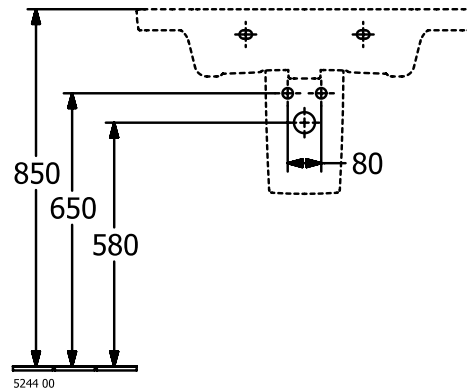

#### 1. POSITION

<b>Article number</b>	<b>4A7081R1</b>
Article title	Villeroy & Boch Subway 3.0 Vanity washbasin, 800 x 470 x 165 mm, without overflow, White Alpin CeramicPlus
Product designation	Vanity washbasin
Collection	Subway 3.0
Assembly / Assembly type	wall-mounted
Scope of delivery	1 x vanity washbasin
Ordering information	Please order non-closable drain valve separately. Optionally available: Outlet valve with ceramic cover.
Length in mm	470
Width in mm	800
Height in mm	165
Interior depth	120
Weight in kg	23,70
Number of tap holes punched through	1
Number of tap holes pre-drilled	2
Position of drill hole	central tap hole punched out
express delivery	No
Suitable for	3-hole mixer, Matching Villeroy&Boch furniture
Material	TitanCeram
Surface	glossy
Colour name	White Alpin CeramicPlus
With TitanGlaze	No
With overflow	No
EAN number	4062373810507

#### COLOUR DESIGNATION

White Alpin

TECHNICAL DRAWINGS

4A7081R1

5243 00

5244 00