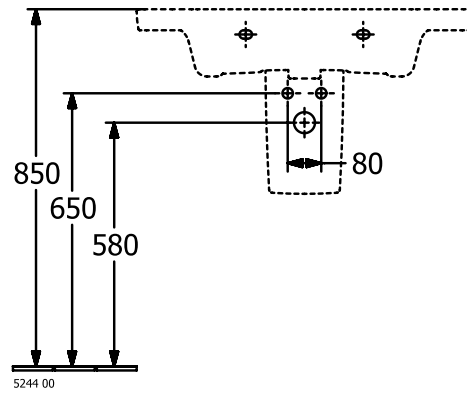

WASHBASINS SUBWAY 3.0

PRODUCT INFORMATION

1. POSITION

Article number	4A708101
Article title	Villeroy & Boch Subway 3.0 Vanity washbasin, 800 x 470 x 165 mm, without overflow, White Alpin
Product designation	Vanity washbasin
Collection	Subway 3.0
Assembly / Assembly type	wall-mounted
Scope of delivery	1 x vanity washbasin
Ordering information	Please order non-closable drain valve separately. Optionally available: Outlet valve with ceramic cover.
Length in mm	470
Width in mm	800
Height in mm	165
Interior depth	120
Weight in kg	23,70
Number of tap holes punched through	1
Number of tap holes pre-drilled	2
Position of drill hole	central tap hole punched out
express delivery	No
Suitable for	3-hole mixer, Matching Villeroy&Boch furniture
Material	TitanCeram
Surface	glossy
Colour name	White Alpin
With TitanGlaze	No
With overflow	No
EAN number	4062373810491

COLOUR

COLOUR DESIGNATION

White Alpin

TECHNICAL DRAWINGS

4A708101

5243 00

5244 00