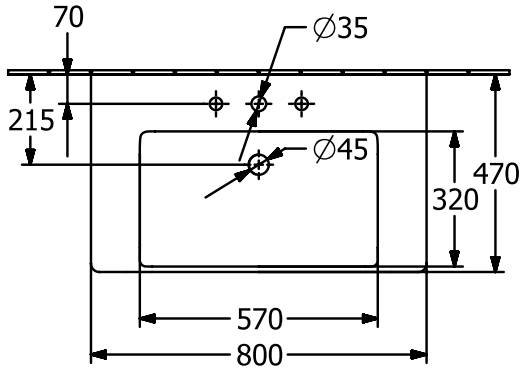

WASHBASINS SUBWAY 3.0

PRODUCT INFORMATION

1. POSITION

Article number	4A708101
Article title	Villeroy & Boch Subway 3.0 Vanity washbasin, 800 x 470 x 165 mm, without overflow, White Alpin
Product designation	Vanity washbasin
Collection	Subway 3.0
Assembly / Assembly type	wall-mounted
Scope of delivery	1 x vanity washbasin
Ordering information	Please order non-closable drain valve separately. Optionally available: Outlet valve with ceramic cover.
Length in mm	470
Width in mm	800
Height in mm	165
Interior depth	120
Weight in kg	23,70
Number of tap holes punched through	1
Number of tap holes pre-drilled	2
Position of drill hole	central tap hole punched out
express delivery	No
Suitable for	3-hole mixer, Matching Villeroy&Boch furniture
Material	TitanCeram
Surface	glossy
Colour name	White Alpin
With TitanGlaze	No
With overflow	No
EAN number	4062373810491

COLOUR

COLOUR DESIGNATION

White Alpin

TECHNICAL DRAWINGS

4A708101

5243 00

5244 00