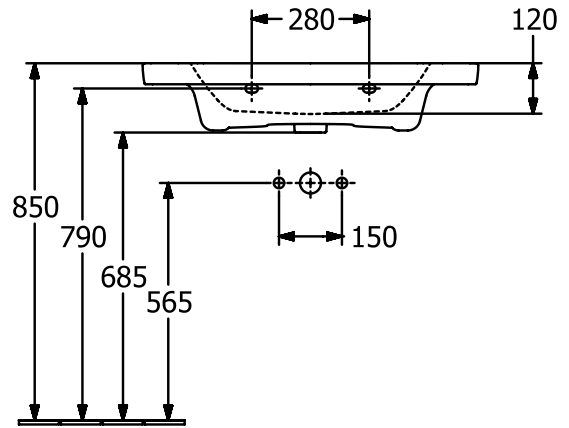

WASHBASINS SUBWAY 3.0

PRODUCT INFORMATION

1. POSITION

Article number	4A708101
Article title	Villeroy & Boch Subway 3.0 Vanity washbasin, 800 x 470 x 165 mm, without overflow, White Alpin
Product designation	Vanity washbasin
Collection	Subway 3.0
Assembly / Assembly type	wall-mounted
Scope of delivery	1 x vanity washbasin
Ordering information	Please order non-closable drain valve separately. Optionally available: Outlet valve with ceramic cover.
Length in mm	470
Width in mm	800
Height in mm	165
Interior depth	120
Weight in kg	23,70
Number of tap holes punched through	1
Number of tap holes pre-drilled	2
Position of drill hole	central tap hole punched out
express delivery	No
Suitable for	3-hole mixer, Matching Villeroy&Boch furniture
Material	TitanCeram
Surface	glossy
Colour name	White Alpin
With TitanGlaze	No
With overflow	No
EAN number	4062373810491

COLOUR

COLOUR DESIGNATION

White Alpin

TECHNICAL DRAWINGS

4A708101

5243 00

5244 00