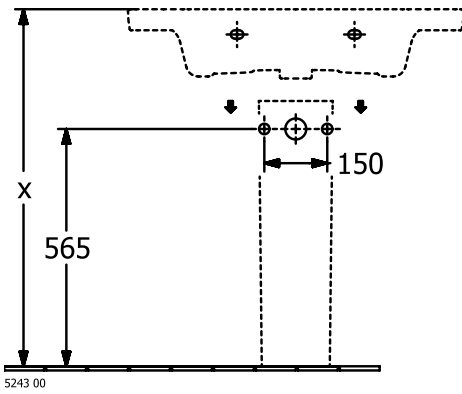

WASHBASINS SUBWAY 3.0

PRODUCT INFORMATION

1. POSITION

Article number	4A708101
Article title	Villeroy & Boch Subway 3.0 Vanity washbasin, 800 x 470 x 165 mm, without overflow, White Alpin
Product designation	Vanity washbasin
Collection	Subway 3.0
Assembly / Assembly type	wall-mounted
Scope of delivery	1 x vanity washbasin
Ordering information	Please order non-closable drain valve separately. Optionally available: Outlet valve with ceramic cover.
Length in mm	470
Width in mm	800
Height in mm	165
Interior depth	120
Weight in kg	23,70
Number of tap holes punched through	1
Number of tap holes pre-drilled	2
Position of drill hole	central tap hole punched out
express delivery	No
Suitable for	3-hole mixer, Matching Villeroy&Boch furniture
Material	TitanCeram
Surface	glossy
Colour name	White Alpin
With TitanGlaze	No
With overflow	No
EAN number	4062373810491

COLOUR

COLOUR DESIGNATION

White Alpin

TECHNICAL DRAWINGS

4A708101

5243 00

5244 00