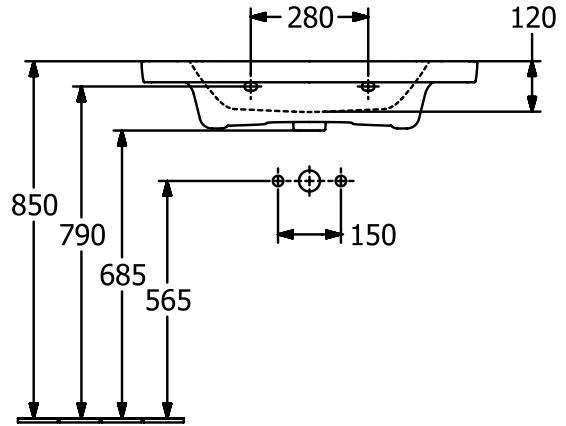

#### 1. POSITION

<b>Article number</b>	<b>4A708001</b>
Article title	Villeroy & Boch Subway 3.0 Vanity washbasin, 800 x 470 x 165 mm, with overflow, White Alpin
Product designation	Vanity washbasin
Collection	Subway 3.0
Assembly / Assembly type	wall-mounted
Scope of delivery	1 x vanity washbasin
Ordering information	Optionally available: Outlet valve with ceramic cover.
Length in mm	470
Width in mm	800
Height in mm	165
Interior depth	120
Weight in kg	23,70
Number of tap holes punched through	1
Number of tap holes pre-drilled	2
Position of drill hole	central tap hole punched out
express delivery	No
Suitable for	3-hole mixer, Matching Villeroy&Boch furniture
Material	TitanCeram
Surface	glossy
Colour name	White Alpin
With TitanGlaze	No
With overflow	Yes
EAN number	4062373810477

#### COLOUR DESIGNATION

White Alpin

TECHNICAL DRAWINGS

4A708001

5243 00

5244 00