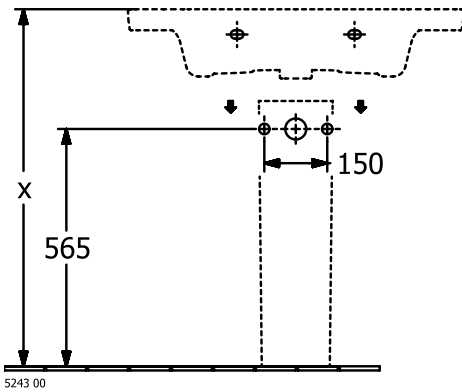

#### 1. POSITION

<b>Article number</b>	<b>4A708001</b>
Article title	Villeroy & Boch Subway 3.0 Vanity washbasin, 800 x 470 x 165 mm, with overflow, White Alpin
Product designation	Vanity washbasin
Collection	Subway 3.0
Assembly / Assembly type	wall-mounted
Scope of delivery	1 x vanity washbasin
Ordering information	Optionally available: Outlet valve with ceramic cover.
Length in mm	470
Width in mm	800
Height in mm	165
Interior depth	120
Weight in kg	23,70
Number of tap holes punched through	1
Number of tap holes pre-drilled	2
Position of drill hole	central tap hole punched out
express delivery	No
Suitable for	3-hole mixer, Matching Villeroy&Boch furniture
Material	TitanCeram
Surface	glossy
Colour name	White Alpin
With TitanGlaze	No
With overflow	Yes
EAN number	4062373810477

#### COLOUR DESIGNATION

White Alpin

TECHNICAL DRAWINGS

4A708001

5243 00

5244 00