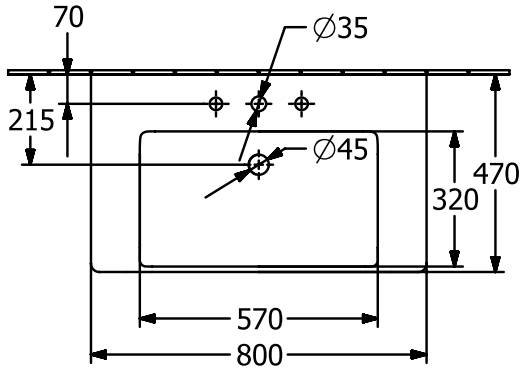

#### 1. POSITION

<b>Article number</b>	<b>4A708001</b>
Article title	Villeroy & Boch Subway 3.0 Vanity washbasin, 800 x 470 x 165 mm, with overflow, White Alpin
Product designation	Vanity washbasin
Collection	Subway 3.0
Assembly / Assembly type	wall-mounted
Scope of delivery	1 x vanity washbasin
Ordering information	Optionally available: Outlet valve with ceramic cover.
Length in mm	470
Width in mm	800
Height in mm	165
Interior depth	120
Weight in kg	23,70
Number of tap holes punched through	1
Number of tap holes pre-drilled	2
Position of drill hole	central tap hole punched out
express delivery	No
Suitable for	3-hole mixer, Matching Villeroy&Boch furniture
Material	TitanCeram
Surface	glossy
Colour name	White Alpin
With TitanGlaze	No
With overflow	Yes
EAN number	4062373810477

#### COLOUR DESIGNATION

White Alpin

TECHNICAL DRAWINGS

4A708001

5243 00

5244 00