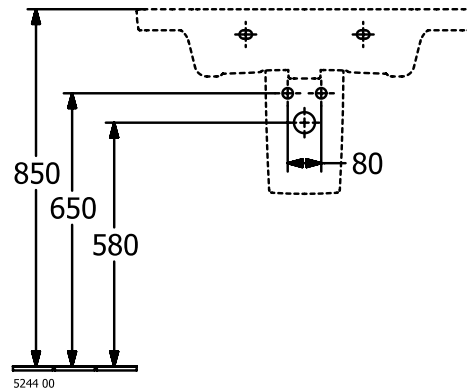

#### 1. POSITION

<b>Article number</b>	<b>4A708001</b>
Article title	Villeroy & Boch Subway 3.0 Vanity washbasin, 800 x 470 x 165 mm, with overflow, White Alpin
Product designation	Vanity washbasin
Collection	Subway 3.0
Assembly / Assembly type	wall-mounted
Scope of delivery	1 x vanity washbasin
Ordering information	Optionally available: Outlet valve with ceramic cover.
Length in mm	470
Width in mm	800
Height in mm	165
Interior depth	120
Weight in kg	23,70
Number of tap holes punched through	1
Number of tap holes pre-drilled	2
Position of drill hole	central tap hole punched out
express delivery	No
Suitable for	3-hole mixer, Matching Villeroy&Boch furniture
Material	TitanCeram
Surface	glossy
Colour name	White Alpin
With TitanGlaze	No
With overflow	Yes
EAN number	4062373810477

#### COLOUR DESIGNATION

White Alpin

TECHNICAL DRAWINGS

4A708001

5243 00

5244 00