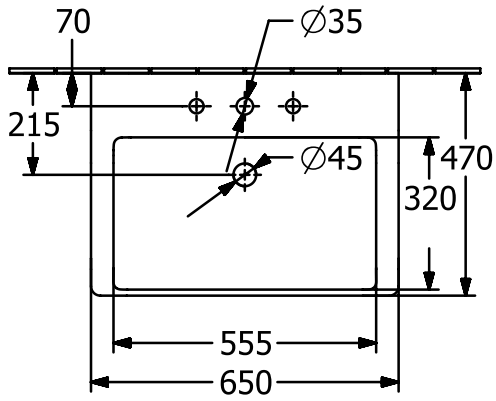

WASHBASINS SUBWAY 3.0

PRODUCT INFORMATION

1. POSITION

Article number	4A7068R1
Article title	Villeroy & Boch Subway 3.0 Washbasin, 650 x 470 x 165 mm, without overflow, White Alpin CeramicPlus
Product designation	Washbasin
Collection	Subway 3.0
Assembly / Assembly type	wall-mounted
Scope of delivery	1 x vanity washbasin
Ordering information	Please order non-closable drain valve separately. Optionally available: Outlet valve with ceramic cover.
Length in mm	470
Width in mm	650
Height in mm	165
Interior depth	120
Weight in kg	20,00
express delivery	No
Suitable for	Wall-mounted tap fittings, Matching Villeroy&Boch furniture
Material	TitanCeram
Surface	glossy
Colour name	White Alpin CeramicPlus
With TitanGlaze	No
With overflow	No
EAN number	4062373810682

COLOUR

COLOUR DESIGNATION

White Alpin

TECHNICAL DRAWINGS

4A7068R1

5243 00

5244 00