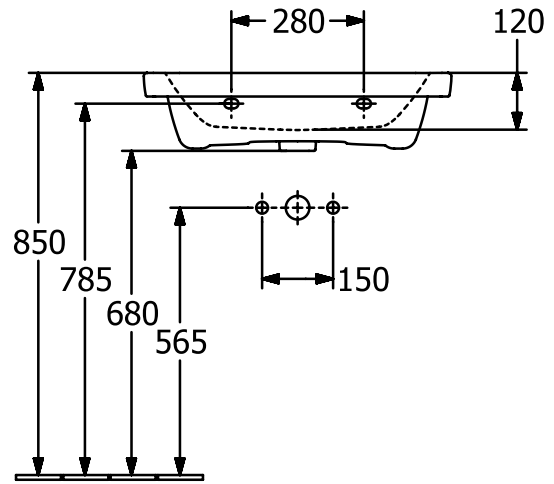

WASHBASINS SUBWAY 3.0

PRODUCT INFORMATION

1. POSITION

Article number	4A7068R1
Article title	Villeroy & Boch Subway 3.0 Washbasin, 650 x 470 x 165 mm, without overflow, White Alpin CeramicPlus
Product designation	Washbasin
Collection	Subway 3.0
Assembly / Assembly type	wall-mounted
Scope of delivery	1 x vanity washbasin
Ordering information	Please order non-closable drain valve separately. Optionally available: Outlet valve with ceramic cover.
Length in mm	470
Width in mm	650
Height in mm	165
Interior depth	120
Weight in kg	20,00
express delivery	No
Suitable for	Wall-mounted tap fittings, Matching Villeroy&Boch furniture
Material	TitanCeram
Surface	glossy
Colour name	White Alpin CeramicPlus
With TitanGlaze	No
With overflow	No
EAN number	4062373810682

COLOUR

COLOUR DESIGNATION

White Alpin

TECHNICAL DRAWINGS

4A7068R1

5243 00

5244 00