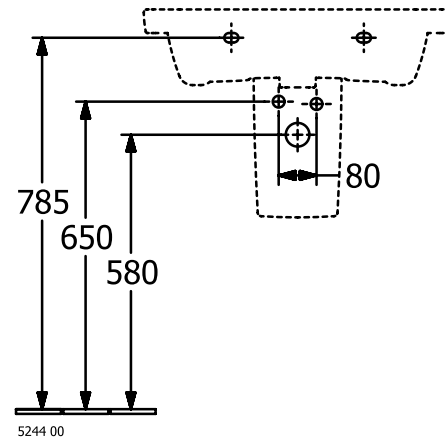

WASHBASINS SUBWAY 3.0

PRODUCT INFORMATION

1. POSITION

Article number	4A7068R1
Article title	Villeroy & Boch Subway 3.0 Washbasin, 650 x 470 x 165 mm, without overflow, White Alpin CeramicPlus
Product designation	Washbasin
Collection	Subway 3.0
Assembly / Assembly type	wall-mounted
Scope of delivery	1 x vanity washbasin
Ordering information	Please order non-closable drain valve separately. Optionally available: Outlet valve with ceramic cover.
Length in mm	470
Width in mm	650
Height in mm	165
Interior depth	120
Weight in kg	20,00
express delivery	No
Suitable for	Wall-mounted tap fittings, Matching Villeroy&Boch furniture
Material	TitanCeram
Surface	glossy
Colour name	White Alpin CeramicPlus
With TitanGlaze	No
With overflow	No
EAN number	4062373810682

COLOUR

COLOUR DESIGNATION

White Alpin

TECHNICAL DRAWINGS

4A7068R1

5243 00

5244 00