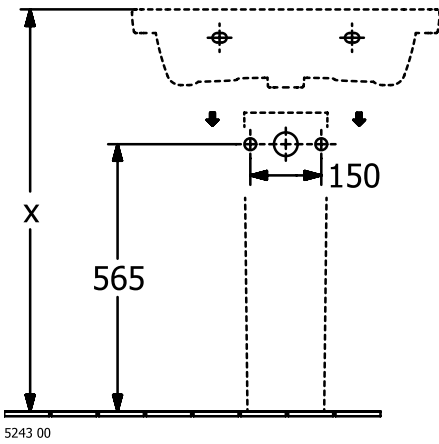

WASHBASINS SUBWAY 3.0

PRODUCT INFORMATION

1. POSITION

Article number	4A7068R1
Article title	Villeroy & Boch Subway 3.0 Washbasin, 650 x 470 x 165 mm, without overflow, White Alpin CeramicPlus
Product designation	Washbasin
Collection	Subway 3.0
Assembly / Assembly type	wall-mounted
Scope of delivery	1 x vanity washbasin
Ordering information	Please order non-closable drain valve separately. Optionally available: Outlet valve with ceramic cover.
Length in mm	470
Width in mm	650
Height in mm	165
Interior depth	120
Weight in kg	20,00
express delivery	No
Suitable for	Wall-mounted tap fittings, Matching Villeroy&Boch furniture
Material	TitanCeram
Surface	glossy
Colour name	White Alpin CeramicPlus
With TitanGlaze	No
With overflow	No
EAN number	4062373810682

COLOUR

COLOUR DESIGNATION

White Alpin

TECHNICAL DRAWINGS

4A7068R1

5243 00

5244 00