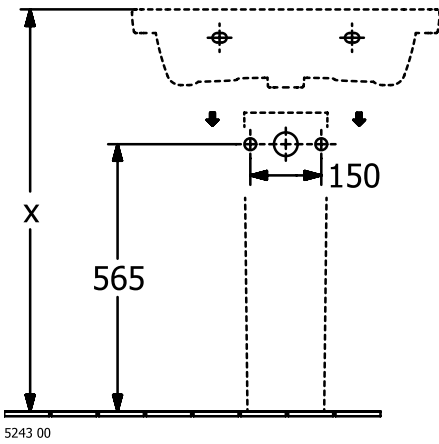

WASHBASINS SUBWAY 3.0

PRODUCT INFORMATION

1. POSITION

Article number	4A706801
Article title	Villeroy & Boch Subway 3.0 Washbasin, 650 x 470 x 165 mm, without overflow, White Alpin
Product designation	Washbasin
Collection	Subway 3.0
Assembly / Assembly type	wall-mounted
Scope of delivery	1 x vanity washbasin
Ordering information	Please order non-closable drain valve separately. Optionally available: Outlet valve with ceramic cover.
Length in mm	470
Width in mm	650
Height in mm	165
Interior depth	120
Weight in kg	20,00
express delivery	No
Suitable for	Wall-mounted tap fittings, Matching Villeroy&Boch furniture
Material	TitanCeram
Surface	glossy
Colour name	White Alpin
With TitanGlaze	No
With overflow	No
EAN number	4062373810699

COLOUR

COLOUR DESIGNATION

White Alpin

TECHNICAL DRAWINGS

4A706801

5243 00

5244 00