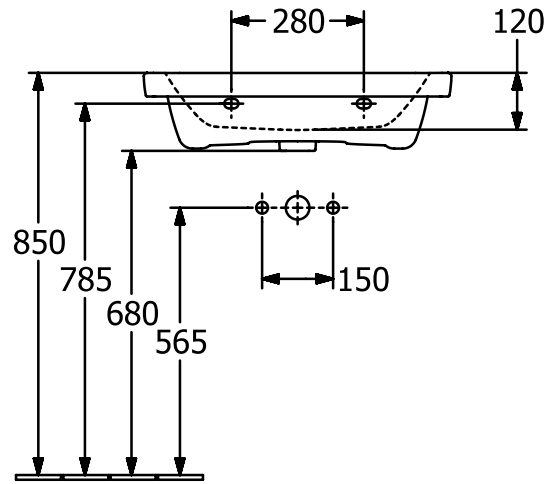

WASHBASINS SUBWAY 3.0

PRODUCT INFORMATION

1. POSITION

Article number	4A706801
Article title	Villeroy & Boch Subway 3.0 Washbasin, 650 x 470 x 165 mm, without overflow, White Alpin
Product designation	Washbasin
Collection	Subway 3.0
Assembly / Assembly type	wall-mounted
Scope of delivery	1 x vanity washbasin
Ordering information	Please order non-closable drain valve separately. Optionally available: Outlet valve with ceramic cover.
Length in mm	470
Width in mm	650
Height in mm	165
Interior depth	120
Weight in kg	20,00
express delivery	No
Suitable for	Wall-mounted tap fittings, Matching Villeroy&Boch furniture
Material	TitanCeram
Surface	glossy
Colour name	White Alpin
With TitanGlaze	No
With overflow	No
EAN number	4062373810699

COLOUR

COLOUR DESIGNATION

White Alpin

TECHNICAL DRAWINGS

4A706801

5243 00

5244 00