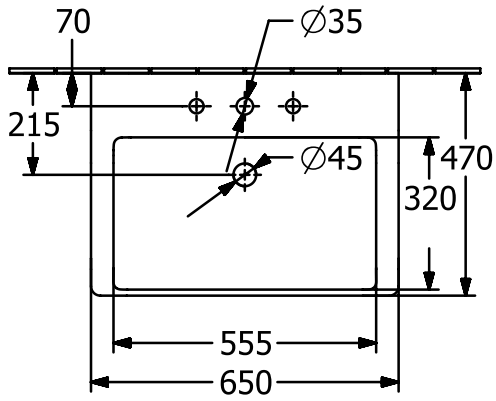

WASHBASINS SUBWAY 3.0

PRODUCT INFORMATION

1. POSITION

Article number	4A706801
Article title	Villeroy & Boch Subway 3.0 Washbasin, 650 x 470 x 165 mm, without overflow, White Alpin
Product designation	Washbasin
Collection	Subway 3.0
Assembly / Assembly type	wall-mounted
Scope of delivery	1 x vanity washbasin
Ordering information	Please order non-closable drain valve separately. Optionally available: Outlet valve with ceramic cover.
Length in mm	470
Width in mm	650
Height in mm	165
Interior depth	120
Weight in kg	20,00
express delivery	No
Suitable for	Wall-mounted tap fittings, Matching Villeroy&Boch furniture
Material	TitanCeram
Surface	glossy
Colour name	White Alpin
With TitanGlaze	No
With overflow	No
EAN number	4062373810699

COLOUR

COLOUR DESIGNATION

White Alpin

TECHNICAL DRAWINGS

4A706801

5243 00

5244 00