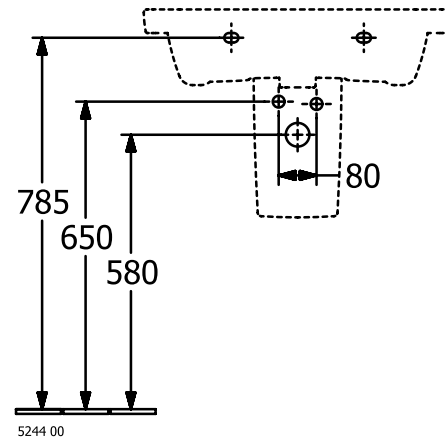

WASHBASINS SUBWAY 3.0

PRODUCT INFORMATION

1. POSITION

Article number	4A706801
Article title	Villeroy & Boch Subway 3.0 Washbasin, 650 x 470 x 165 mm, without overflow, White Alpin
Product designation	Washbasin
Collection	Subway 3.0
Assembly / Assembly type	wall-mounted
Scope of delivery	1 x vanity washbasin
Ordering information	Please order non-closable drain valve separately. Optionally available: Outlet valve with ceramic cover.
Length in mm	470
Width in mm	650
Height in mm	165
Interior depth	120
Weight in kg	20,00
express delivery	No
Suitable for	Wall-mounted tap fittings, Matching Villeroy&Boch furniture
Material	TitanCeram
Surface	glossy
Colour name	White Alpin
With TitanGlaze	No
With overflow	No
EAN number	4062373810699

COLOUR

COLOUR DESIGNATION

White Alpin

TECHNICAL DRAWINGS

4A706801

5243 00

5244 00