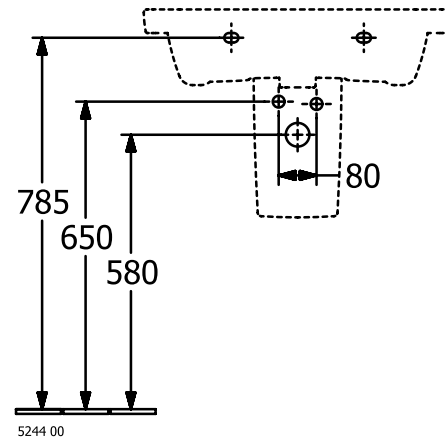

WASHBASINS SUBWAY 3.0

PRODUCT INFORMATION

1. POSITION

Article number	4A7066R1
Article title	Villeroy & Boch Subway 3.0 Washbasin, 650 x 470 x 165 mm, without overflow, White Alpin CeramicPlus
Product designation	Washbasin
Collection	Subway 3.0
Assembly / Assembly type	wall-mounted
Scope of delivery	1 x vanity washbasin
Ordering information	Please order non-closable drain valve separately. Optionally available: Outlet valve with ceramic cover.
Length in mm	470
Width in mm	650
Height in mm	165
Interior depth	120
Weight in kg	20,00
Number of tap holes punched through	1
Number of tap holes pre-drilled	2
Position of drill hole	central tap hole punched out
express delivery	No
Suitable for	3-hole mixer, Matching Villeroy&Boch furniture
Material	TitanCeram
Surface	glossy
Colour name	White Alpin CeramicPlus
With TitanGlaze	No
With overflow	No
EAN number	4062373810620

COLOUR

COLOUR DESIGNATION

White Alpin

TECHNICAL DRAWINGS

4A7066R1

5243 00

5244 00