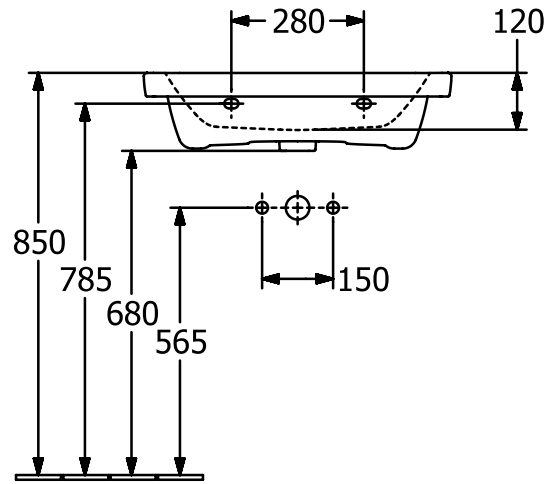

WASHBASINS SUBWAY 3.0

PRODUCT INFORMATION

1. POSITION

Article number	4A7066R1
Article title	Villeroy & Boch Subway 3.0 Washbasin, 650 x 470 x 165 mm, without overflow, White Alpin CeramicPlus
Product designation	Washbasin
Collection	Subway 3.0
Assembly / Assembly type	wall-mounted
Scope of delivery	1 x vanity washbasin
Ordering information	Please order non-closable drain valve separately. Optionally available: Outlet valve with ceramic cover.
Length in mm	470
Width in mm	650
Height in mm	165
Interior depth	120
Weight in kg	20,00
Number of tap holes punched through	1
Number of tap holes pre-drilled	2
Position of drill hole	central tap hole punched out
express delivery	No
Suitable for	3-hole mixer, Matching Villeroy&Boch furniture
Material	TitanCeram
Surface	glossy
Colour name	White Alpin CeramicPlus
With TitanGlaze	No
With overflow	No
EAN number	4062373810620

COLOUR

COLOUR DESIGNATION

White Alpin

TECHNICAL DRAWINGS

4A7066R1

5243 00

5244 00