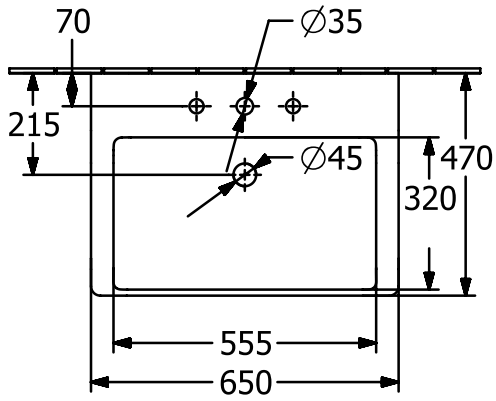

WASHBASINS SUBWAY 3.0

PRODUCT INFORMATION

1. POSITION

Article number	4A7066R1
Article title	Villeroy & Boch Subway 3.0 Washbasin, 650 x 470 x 165 mm, without overflow, White Alpin CeramicPlus
Product designation	Washbasin
Collection	Subway 3.0
Assembly / Assembly type	wall-mounted
Scope of delivery	1 x vanity washbasin
Ordering information	Please order non-closable drain valve separately. Optionally available: Outlet valve with ceramic cover.
Length in mm	470
Width in mm	650
Height in mm	165
Interior depth	120
Weight in kg	20,00
Number of tap holes punched through	1
Number of tap holes pre-drilled	2
Position of drill hole	central tap hole punched out
express delivery	No
Suitable for	3-hole mixer, Matching Villeroy&Boch furniture
Material	TitanCeram
Surface	glossy
Colour name	White Alpin CeramicPlus
With TitanGlaze	No
With overflow	No
EAN number	4062373810620

COLOUR

COLOUR DESIGNATION

White Alpin

TECHNICAL DRAWINGS

4A7066R1

5243 00

5244 00