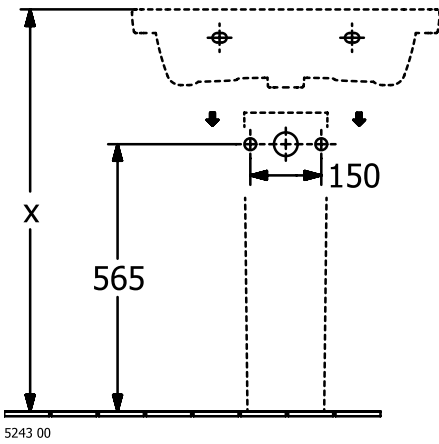

WASHBASINS SUBWAY 3.0

PRODUCT INFORMATION

1. POSITION

Article number	4A7066R1
Article title	Villeroy & Boch Subway 3.0 Washbasin, 650 x 470 x 165 mm, without overflow, White Alpin CeramicPlus
Product designation	Washbasin
Collection	Subway 3.0
Assembly / Assembly type	wall-mounted
Scope of delivery	1 x vanity washbasin
Ordering information	Please order non-closable drain valve separately. Optionally available: Outlet valve with ceramic cover.
Length in mm	470
Width in mm	650
Height in mm	165
Interior depth	120
Weight in kg	20,00
Number of tap holes punched through	1
Number of tap holes pre-drilled	2
Position of drill hole	central tap hole punched out
express delivery	No
Suitable for	3-hole mixer, Matching Villeroy&Boch furniture
Material	TitanCeram
Surface	glossy
Colour name	White Alpin CeramicPlus
With TitanGlaze	No
With overflow	No
EAN number	4062373810620

COLOUR

COLOUR DESIGNATION

White Alpin

TECHNICAL DRAWINGS

4A7066R1

5243 00

5244 00