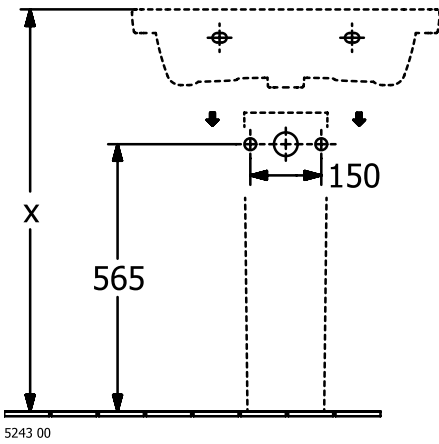

#### 1. POSITION

<b>Article number</b>	<b>4A706601</b>
Article title	Villeroy & Boch Subway 3.0 Washbasin, 650 x 470 x 165 mm, without overflow, White Alpin
Product designation	Washbasin
Collection	Subway 3.0
Assembly / Assembly type	wall-mounted
Scope of delivery	1 x vanity washbasin
Ordering information	Please order non-closable drain valve separately. Optionally available: Outlet valve with ceramic cover.
Length in mm	470
Width in mm	650
Height in mm	165
Interior depth	120
Weight in kg	20,00
Number of tap holes punched through	1
Number of tap holes pre-drilled	2
Position of drill hole	central tap hole punched out
express delivery	No
Suitable for	3-hole mixer, Matching Villeroy&Boch furniture
Material	TitanCeram
Surface	glossy
Colour name	White Alpin
With TitanGlaze	No
With overflow	No
EAN number	4062373810651

#### COLOUR DESIGNATION

White Alpin

TECHNICAL DRAWINGS

4A706601

5243 00

5244 00