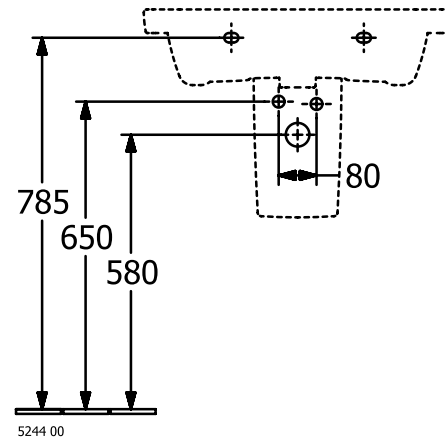

#### 1. POSITION

<b>Article number</b>	<b>4A706601</b>
Article title	Villeroy & Boch Subway 3.0 Washbasin, 650 x 470 x 165 mm, without overflow, White Alpin
Product designation	Washbasin
Collection	Subway 3.0
Assembly / Assembly type	wall-mounted
Scope of delivery	1 x vanity washbasin
Ordering information	Please order non-closable drain valve separately. Optionally available: Outlet valve with ceramic cover.
Length in mm	470
Width in mm	650
Height in mm	165
Interior depth	120
Weight in kg	20,00
Number of tap holes punched through	1
Number of tap holes pre-drilled	2
Position of drill hole	central tap hole punched out
express delivery	No
Suitable for	3-hole mixer, Matching Villeroy&Boch furniture
Material	TitanCeram
Surface	glossy
Colour name	White Alpin
With TitanGlaze	No
With overflow	No
EAN number	4062373810651

#### COLOUR DESIGNATION

White Alpin

TECHNICAL DRAWINGS

4A706601

5243 00

5244 00