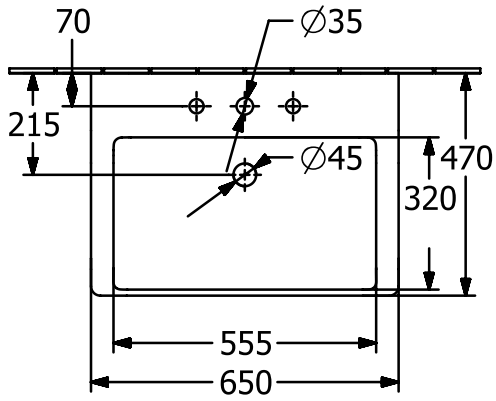

#### 1. POSITION

<b>Article number</b>	<b>4A706601</b>
Article title	Villeroy & Boch Subway 3.0 Washbasin, 650 x 470 x 165 mm, without overflow, White Alpin
Product designation	Washbasin
Collection	Subway 3.0
Assembly / Assembly type	wall-mounted
Scope of delivery	1 x vanity washbasin
Ordering information	Please order non-closable drain valve separately. Optionally available: Outlet valve with ceramic cover.
Length in mm	470
Width in mm	650
Height in mm	165
Interior depth	120
Weight in kg	20,00
Number of tap holes punched through	1
Number of tap holes pre-drilled	2
Position of drill hole	central tap hole punched out
express delivery	No
Suitable for	3-hole mixer, Matching Villeroy&Boch furniture
Material	TitanCeram
Surface	glossy
Colour name	White Alpin
With TitanGlaze	No
With overflow	No
EAN number	4062373810651

#### COLOUR DESIGNATION

White Alpin

TECHNICAL DRAWINGS

4A706601

5243 00

5244 00