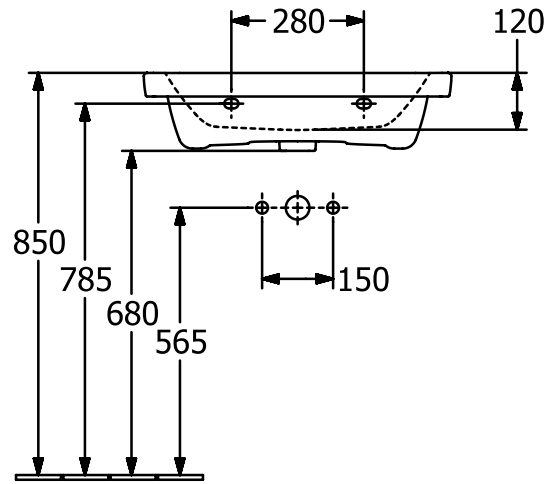

#### 1. POSITION

<b>Article number</b>	<b>4A706601</b>
Article title	Villeroy & Boch Subway 3.0 Washbasin, 650 x 470 x 165 mm, without overflow, White Alpin
Product designation	Washbasin
Collection	Subway 3.0
Assembly / Assembly type	wall-mounted
Scope of delivery	1 x vanity washbasin
Ordering information	Please order non-closable drain valve separately. Optionally available: Outlet valve with ceramic cover.
Length in mm	470
Width in mm	650
Height in mm	165
Interior depth	120
Weight in kg	20,00
Number of tap holes punched through	1
Number of tap holes pre-drilled	2
Position of drill hole	central tap hole punched out
express delivery	No
Suitable for	3-hole mixer, Matching Villeroy&Boch furniture
Material	TitanCeram
Surface	glossy
Colour name	White Alpin
With TitanGlaze	No
With overflow	No
EAN number	4062373810651

#### COLOUR DESIGNATION

White Alpin

TECHNICAL DRAWINGS

4A706601

5243 00

5244 00