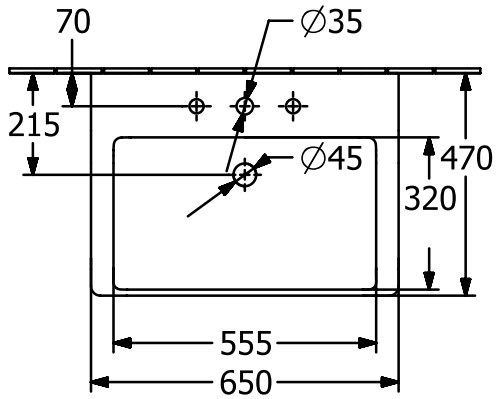

WASHBASINS SUBWAY 3.0

PRODUCT INFORMATION

1. POSITION

Article number	4A706501
Article title	Villeroy & Boch Subway 3.0 Washbasin, 650 x 470 x 165 mm, with overflow, White Alpin
Product designation	Washbasin
Collection	Subway 3.0
Assembly / Assembly type	wall-mounted
Scope of delivery	1 x vanity washbasin
Ordering information	Optionally available: Outlet valve with ceramic cover.
Length in mm	470
Width in mm	650
Height in mm	165
Interior depth	120
Weight in kg	20,00
Number of tap holes punched through	1
Number of tap holes pre-drilled	2
Position of drill hole	central tap hole punched out
express delivery	No
Suitable for	3-hole mixer, Matching Villeroy&Boch furniture
Material	TitanCeram
Surface	glossy
Colour name	White Alpin
With TitanGlaze	No
With overflow	Yes
EAN number	4062373810606

COLOUR

COLOUR DESIGNATION

White Alpin

TECHNICAL DRAWINGS

4A706501

5243 00

5244 00