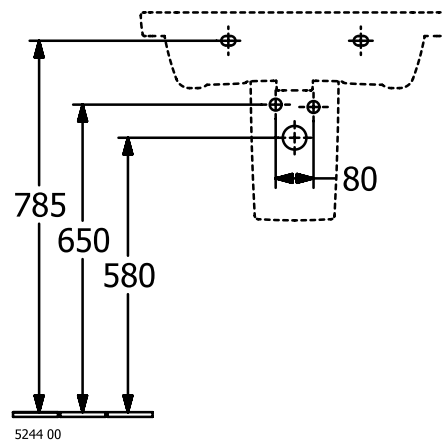

WASHBASINS SUBWAY 3.0

PRODUCT INFORMATION

1. POSITION

Article number	4A706501
Article title	Villeroy & Boch Subway 3.0 Washbasin, 650 x 470 x 165 mm, with overflow, White Alpin
Product designation	Washbasin
Collection	Subway 3.0
Assembly / Assembly type	wall-mounted
Scope of delivery	1 x vanity washbasin
Ordering information	Optionally available: Outlet valve with ceramic cover.
Length in mm	470
Width in mm	650
Height in mm	165
Interior depth	120
Weight in kg	20,00
Number of tap holes punched through	1
Number of tap holes pre-drilled	2
Position of drill hole	central tap hole punched out
express delivery	No
Suitable for	3-hole mixer, Matching Villeroy&Boch furniture
Material	TitanCeram
Surface	glossy
Colour name	White Alpin
With TitanGlaze	No
With overflow	Yes
EAN number	4062373810606

COLOUR

COLOUR DESIGNATION

White Alpin

TECHNICAL DRAWINGS

4A706501

5243 00

5244 00