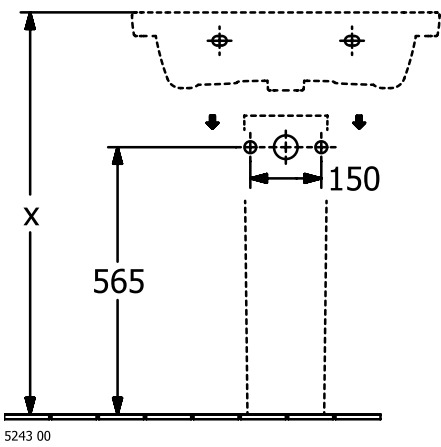

WASHBASINS SUBWAY 3.0

PRODUCT INFORMATION

1. POSITION

Article number	4A706501
Article title	Villeroy & Boch Subway 3.0 Washbasin, 650 x 470 x 165 mm, with overflow, White Alpin
Product designation	Washbasin
Collection	Subway 3.0
Assembly / Assembly type	wall-mounted
Scope of delivery	1 x vanity washbasin
Ordering information	Optionally available: Outlet valve with ceramic cover.
Length in mm	470
Width in mm	650
Height in mm	165
Interior depth	120
Weight in kg	20,00
Number of tap holes punched through	1
Number of tap holes pre-drilled	2
Position of drill hole	central tap hole punched out
express delivery	No
Suitable for	3-hole mixer, Matching Villeroy&Boch furniture
Material	TitanCeram
Surface	glossy
Colour name	White Alpin
With TitanGlaze	No
With overflow	Yes
EAN number	4062373810606

COLOUR

COLOUR DESIGNATION

White Alpin

TECHNICAL DRAWINGS

4A706501

5243 00

5244 00