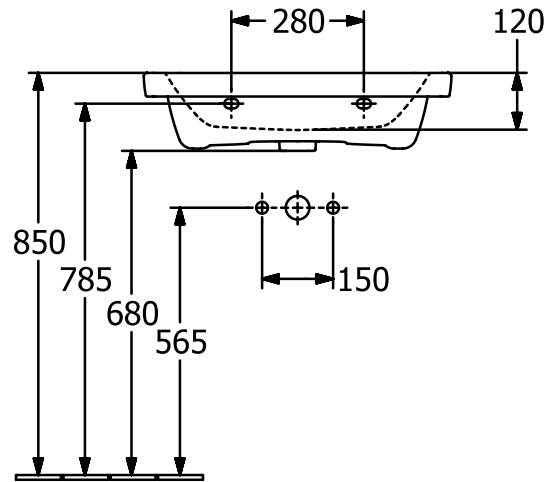

WASHBASINS SUBWAY 3.0

PRODUCT INFORMATION

1. POSITION

Article number	4A706501
Article title	Villeroy & Boch Subway 3.0 Washbasin, 650 x 470 x 165 mm, with overflow, White Alpin
Product designation	Washbasin
Collection	Subway 3.0
Assembly / Assembly type	wall-mounted
Scope of delivery	1 x vanity washbasin
Ordering information	Optionally available: Outlet valve with ceramic cover.
Length in mm	470
Width in mm	650
Height in mm	165
Interior depth	120
Weight in kg	20,00
Number of tap holes punched through	1
Number of tap holes pre-drilled	2
Position of drill hole	central tap hole punched out
express delivery	No
Suitable for	3-hole mixer, Matching Villeroy&Boch furniture
Material	TitanCeram
Surface	glossy
Colour name	White Alpin
With TitanGlaze	No
With overflow	Yes
EAN number	4062373810606

COLOUR

COLOUR DESIGNATION

White Alpin

TECHNICAL DRAWINGS

4A706501

5243 00

5244 00