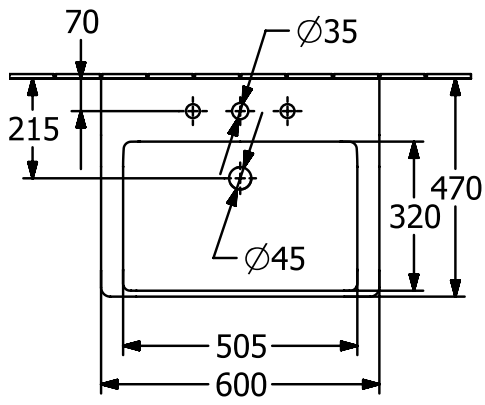

WASHBASINS SUBWAY 3.0

PRODUCT INFORMATION

1. POSITION

Article number	4A7063R1
Article title	Villeroy & Boch Subway 3.0 Washbasin, 600 x 470 x 165 mm, without overflow, White Alpin CeramicPlus
Product designation	Washbasin
Collection	Subway 3.0
Assembly / Assembly type	wall-mounted
Scope of delivery	1 x vanity washbasin
Ordering information	Please order non-closable drain valve separately. Optionally available: Outlet valve with ceramic cover.
Length in mm	470
Width in mm	600
Height in mm	165
Interior depth	120
Weight in kg	19,20
express delivery	No
Suitable for	Wall-mounted tap fittings, Matching Villeroy&Boch furniture
Material	TitanCeram
Surface	glossy
Colour name	White Alpin CeramicPlus
With TitanGlaze	No
With overflow	No
EAN number	4062373810323

COLOUR

COLOUR DESIGNATION

White Alpin

TECHNICAL DRAWINGS

4A7063R1

5243 00

5244 00