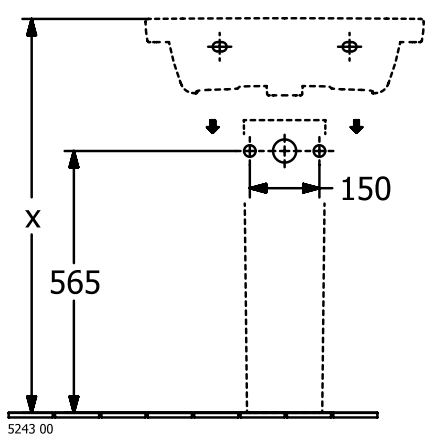

WASHBASINS SUBWAY 3.0

PRODUCT INFORMATION

1. POSITION

Article number	4A7063R1
Article title	Villeroy & Boch Subway 3.0 Washbasin, 600 x 470 x 165 mm, without overflow, White Alpin CeramicPlus
Product designation	Washbasin
Collection	Subway 3.0
Assembly / Assembly type	wall-mounted
Scope of delivery	1 x vanity washbasin
Ordering information	Please order non-closable drain valve separately. Optionally available: Outlet valve with ceramic cover.
Length in mm	470
Width in mm	600
Height in mm	165
Interior depth	120
Weight in kg	19,20
express delivery	No
Suitable for	Wall-mounted tap fittings, Matching Villeroy&Boch furniture
Material	TitanCeram
Surface	glossy
Colour name	White Alpin CeramicPlus
With TitanGlaze	No
With overflow	No
EAN number	4062373810323

COLOUR

COLOUR DESIGNATION

White Alpin

TECHNICAL DRAWINGS

4A7063R1

5243 00

5244 00