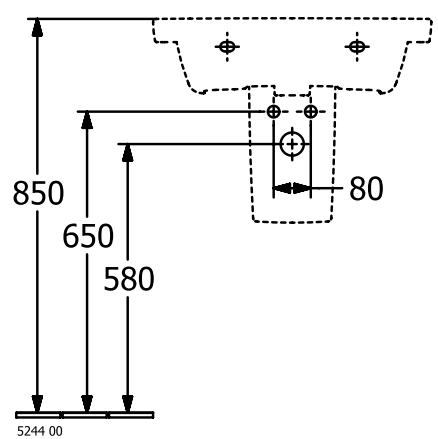

WASHBASINS SUBWAY 3.0

PRODUCT INFORMATION

1. POSITION

Article number	4A7063R1
Article title	Villeroy & Boch Subway 3.0 Washbasin, 600 x 470 x 165 mm, without overflow, White Alpin CeramicPlus
Product designation	Washbasin
Collection	Subway 3.0
Assembly / Assembly type	wall-mounted
Scope of delivery	1 x vanity washbasin
Ordering information	Please order non-closable drain valve separately. Optionally available: Outlet valve with ceramic cover.
Length in mm	470
Width in mm	600
Height in mm	165
Interior depth	120
Weight in kg	19,20
express delivery	No
Suitable for	Wall-mounted tap fittings, Matching Villeroy&Boch furniture
Material	TitanCeram
Surface	glossy
Colour name	White Alpin CeramicPlus
With TitanGlaze	No
With overflow	No
EAN number	4062373810323

COLOUR

COLOUR DESIGNATION

White Alpin

TECHNICAL DRAWINGS

4A7063R1

5243 00

5244 00