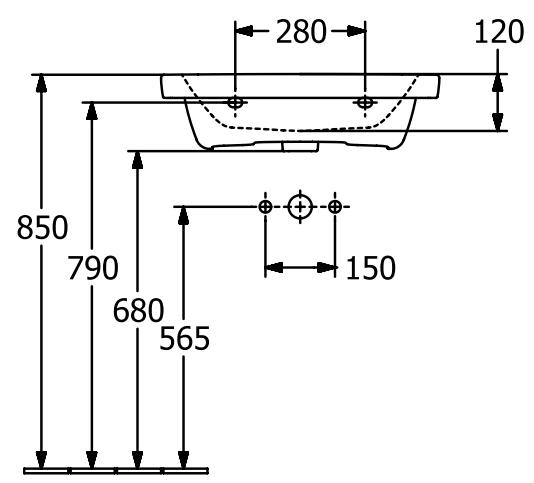

WASHBASINS SUBWAY 3.0

PRODUCT INFORMATION

1. POSITION

Article number	4A7063R1
Article title	Villeroy & Boch Subway 3.0 Washbasin, 600 x 470 x 165 mm, without overflow, White Alpin CeramicPlus
Product designation	Washbasin
Collection	Subway 3.0
Assembly / Assembly type	wall-mounted
Scope of delivery	1 x vanity washbasin
Ordering information	Please order non-closable drain valve separately. Optionally available: Outlet valve with ceramic cover.
Length in mm	470
Width in mm	600
Height in mm	165
Interior depth	120
Weight in kg	19,20
express delivery	No
Suitable for	Wall-mounted tap fittings, Matching Villeroy&Boch furniture
Material	TitanCeram
Surface	glossy
Colour name	White Alpin CeramicPlus
With TitanGlaze	No
With overflow	No
EAN number	4062373810323

COLOUR

COLOUR DESIGNATION

White Alpin

TECHNICAL DRAWINGS

4A7063R1

5243 00

5244 00