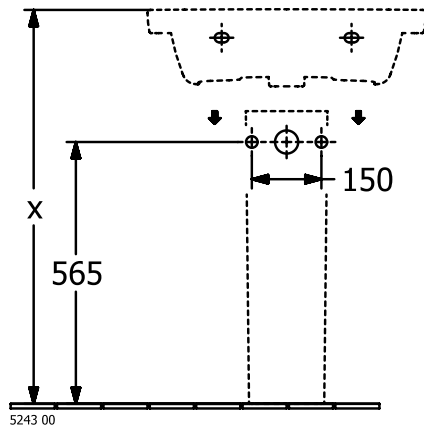

WASHBASINS SUBWAY 3.0

PRODUCT INFORMATION

1. POSITION

Article number	4A706301
Article title	Villeroy & Boch Subway 3.0 Washbasin, 600 x 470 x 165 mm, without overflow, White Alpin
Product designation	Washbasin
Collection	Subway 3.0
Assembly / Assembly type	wall-mounted
Scope of delivery	1 x vanity washbasin
Ordering information	Please order non-closable drain valve separately. Optionally available: Outlet valve with ceramic cover.
Length in mm	470
Width in mm	600
Height in mm	165
Interior depth	120
Weight in kg	19,20
express delivery	No
Suitable for	Wall-mounted tap fittings, Matching Villeroy&Boch furniture
Material	TitanCeram
Surface	glossy
Colour name	White Alpin
With TitanGlaze	No
With overflow	No
EAN number	4062373810354

COLOUR

COLOUR DESIGNATION

White Alpin

TECHNICAL DRAWINGS

4A706301

5243 00

5244 00