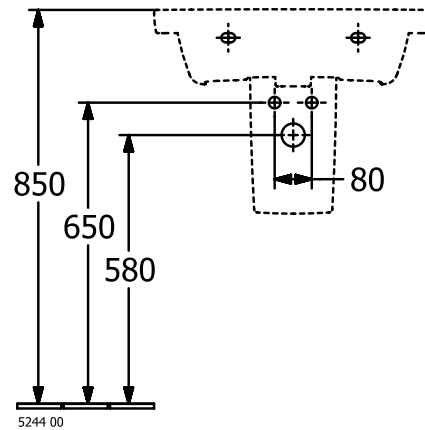

WASHBASINS SUBWAY 3.0

PRODUCT INFORMATION

1. POSITION

Article number	4A706301
Article title	Villeroy & Boch Subway 3.0 Washbasin, 600 x 470 x 165 mm, without overflow, White Alpin
Product designation	Washbasin
Collection	Subway 3.0
Assembly / Assembly type	wall-mounted
Scope of delivery	1 x vanity washbasin
Ordering information	Please order non-closable drain valve separately. Optionally available: Outlet valve with ceramic cover.
Length in mm	470
Width in mm	600
Height in mm	165
Interior depth	120
Weight in kg	19,20
express delivery	No
Suitable for	Wall-mounted tap fittings, Matching Villeroy&Boch furniture
Material	TitanCeram
Surface	glossy
Colour name	White Alpin
With TitanGlaze	No
With overflow	No
EAN number	4062373810354

COLOUR

COLOUR DESIGNATION

White Alpin

TECHNICAL DRAWINGS

4A706301

5243 00

5244 00