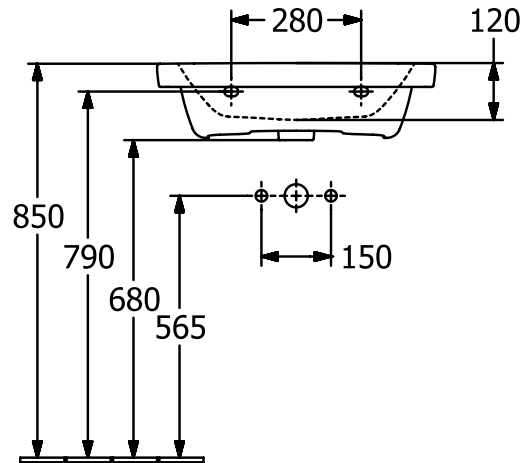

WASHBASINS SUBWAY 3.0

PRODUCT INFORMATION

1. POSITION

Article number	4A706301
Article title	Villeroy & Boch Subway 3.0 Washbasin, 600 x 470 x 165 mm, without overflow, White Alpin
Product designation	Washbasin
Collection	Subway 3.0
Assembly / Assembly type	wall-mounted
Scope of delivery	1 x vanity washbasin
Ordering information	Please order non-closable drain valve separately. Optionally available: Outlet valve with ceramic cover.
Length in mm	470
Width in mm	600
Height in mm	165
Interior depth	120
Weight in kg	19,20
express delivery	No
Suitable for	Wall-mounted tap fittings, Matching Villeroy&Boch furniture
Material	TitanCeram
Surface	glossy
Colour name	White Alpin
With TitanGlaze	No
With overflow	No
EAN number	4062373810354

COLOUR

COLOUR DESIGNATION

White Alpin

TECHNICAL DRAWINGS

4A706301

5243 00

5244 00