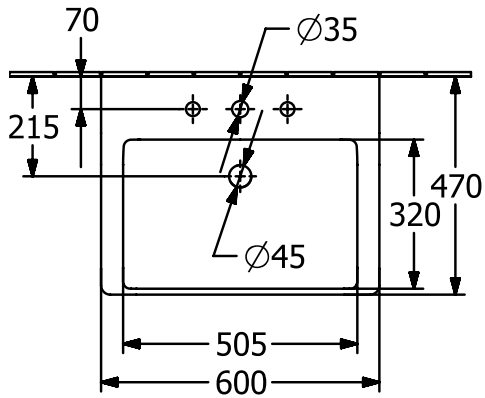

WASHBASINS SUBWAY 3.0

PRODUCT INFORMATION

1. POSITION

Article number	4A706301
Article title	Villeroy & Boch Subway 3.0 Washbasin, 600 x 470 x 165 mm, without overflow, White Alpin
Product designation	Washbasin
Collection	Subway 3.0
Assembly / Assembly type	wall-mounted
Scope of delivery	1 x vanity washbasin
Ordering information	Please order non-closable drain valve separately. Optionally available: Outlet valve with ceramic cover.
Length in mm	470
Width in mm	600
Height in mm	165
Interior depth	120
Weight in kg	19,20
express delivery	No
Suitable for	Wall-mounted tap fittings, Matching Villeroy&Boch furniture
Material	TitanCeram
Surface	glossy
Colour name	White Alpin
With TitanGlaze	No
With overflow	No
EAN number	4062373810354

COLOUR

COLOUR DESIGNATION

White Alpin

TECHNICAL DRAWINGS

4A706301

5243 00

5244 00