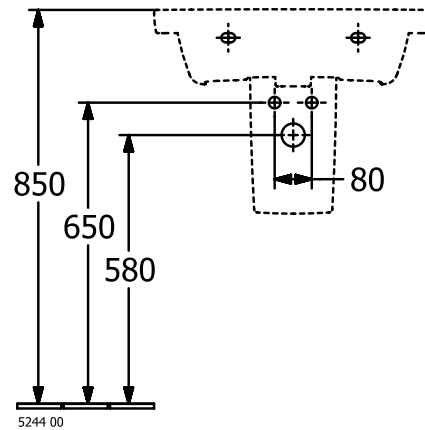

WASHBASINS SUBWAY 3.0

PRODUCT INFORMATION

1. POSITION

Article number	4A7061R1
Article title	Villeroy & Boch Subway 3.0 Washbasin, 600 x 470 x 165 mm, without overflow, White Alpin CeramicPlus
Product designation	Washbasin
Collection	Subway 3.0
Assembly / Assembly type	wall-mounted
Scope of delivery	1 x vanity washbasin
Ordering information	Please order non-closable drain valve separately. Optionally available: Outlet valve with ceramic cover.
Length in mm	470
Width in mm	600
Height in mm	165
Interior depth	120
Weight in kg	19,20
Number of tap holes punched through	1
Number of tap holes pre-drilled	2
Position of drill hole	central tap hole punched out
express delivery	No
Suitable for	3-hole mixer, Matching Villeroy&Boch furniture
Material	TitanCeram
Surface	glossy
Colour name	White Alpin CeramicPlus
With TitanGlaze	No
With overflow	No
EAN number	4062373809587

COLOUR

COLOUR DESIGNATION

White Alpin

TECHNICAL DRAWINGS

4A7061R1

5243 00

5244 00