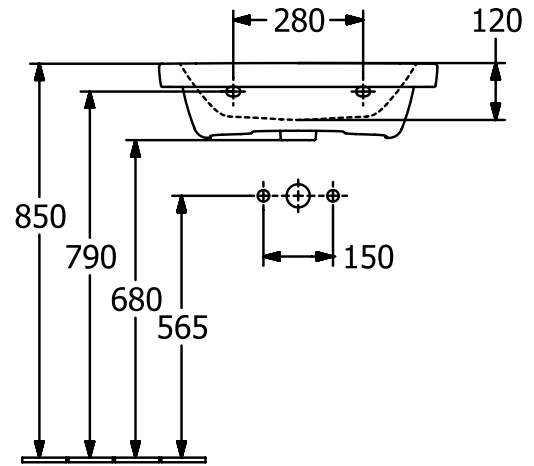

WASHBASINS SUBWAY 3.0

PRODUCT INFORMATION

1. POSITION

Article number	4A7061R1
Article title	Villeroy & Boch Subway 3.0 Washbasin, 600 x 470 x 165 mm, without overflow, White Alpin CeramicPlus
Product designation	Washbasin
Collection	Subway 3.0
Assembly / Assembly type	wall-mounted
Scope of delivery	1 x vanity washbasin
Ordering information	Please order non-closable drain valve separately. Optionally available: Outlet valve with ceramic cover.
Length in mm	470
Width in mm	600
Height in mm	165
Interior depth	120
Weight in kg	19,20
Number of tap holes punched through	1
Number of tap holes pre-drilled	2
Position of drill hole	central tap hole punched out
express delivery	No
Suitable for	3-hole mixer, Matching Villeroy&Boch furniture
Material	TitanCeram
Surface	glossy
Colour name	White Alpin CeramicPlus
With TitanGlaze	No
With overflow	No
EAN number	4062373809587

COLOUR

COLOUR DESIGNATION

White Alpin

TECHNICAL DRAWINGS

4A7061R1

5243 00

5244 00