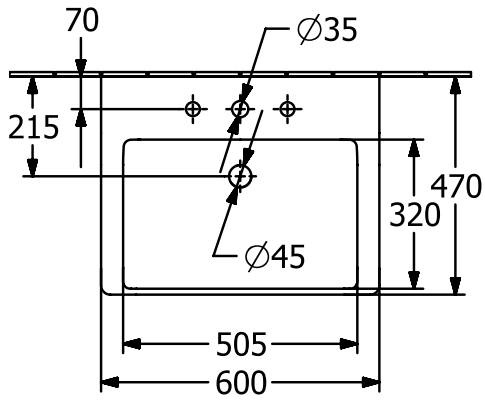

WASHBASINS SUBWAY 3.0

PRODUCT INFORMATION

1. POSITION

Article number	4A7061R1
Article title	Villeroy & Boch Subway 3.0 Washbasin, 600 x 470 x 165 mm, without overflow, White Alpin CeramicPlus
Product designation	Washbasin
Collection	Subway 3.0
Assembly / Assembly type	wall-mounted
Scope of delivery	1 x vanity washbasin
Ordering information	Please order non-closable drain valve separately. Optionally available: Outlet valve with ceramic cover.
Length in mm	470
Width in mm	600
Height in mm	165
Interior depth	120
Weight in kg	19,20
Number of tap holes punched through	1
Number of tap holes pre-drilled	2
Position of drill hole	central tap hole punched out
express delivery	No
Suitable for	3-hole mixer, Matching Villeroy&Boch furniture
Material	TitanCeram
Surface	glossy
Colour name	White Alpin CeramicPlus
With TitanGlaze	No
With overflow	No
EAN number	4062373809587

COLOUR

COLOUR DESIGNATION

White Alpin

TECHNICAL DRAWINGS

4A7061R1

5243 00

5244 00