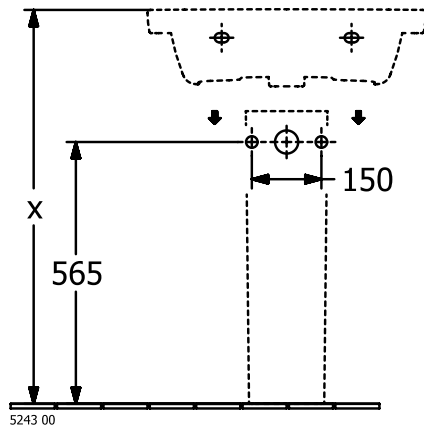

WASHBASINS SUBWAY 3.0

PRODUCT INFORMATION

1. POSITION

Article number	4A7061R1
Article title	Villeroy & Boch Subway 3.0 Washbasin, 600 x 470 x 165 mm, without overflow, White Alpin CeramicPlus
Product designation	Washbasin
Collection	Subway 3.0
Assembly / Assembly type	wall-mounted
Scope of delivery	1 x vanity washbasin
Ordering information	Please order non-closable drain valve separately. Optionally available: Outlet valve with ceramic cover.
Length in mm	470
Width in mm	600
Height in mm	165
Interior depth	120
Weight in kg	19,20
Number of tap holes punched through	1
Number of tap holes pre-drilled	2
Position of drill hole	central tap hole punched out
express delivery	No
Suitable for	3-hole mixer, Matching Villeroy&Boch furniture
Material	TitanCeram
Surface	glossy
Colour name	White Alpin CeramicPlus
With TitanGlaze	No
With overflow	No
EAN number	4062373809587

COLOUR

COLOUR DESIGNATION

White Alpin

TECHNICAL DRAWINGS

4A7061R1

5243 00

5244 00