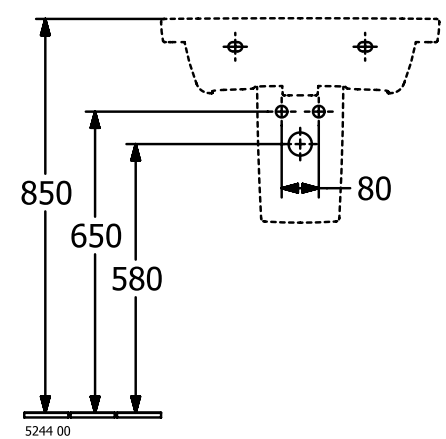

WASHBASINS SUBWAY 3.0

PRODUCT INFORMATION

1. POSITION

Article number	4A706101
Article title	Villeroy & Boch Subway 3.0 Washbasin, 600 x 470 x 165 mm, without overflow, White Alpin
Product designation	Washbasin
Collection	Subway 3.0
Assembly / Assembly type	wall-mounted
Scope of delivery	1 x vanity washbasin
Ordering information	Please order non-closable drain valve separately. Optionally available: Outlet valve with ceramic cover.
Length in mm	470
Width in mm	600
Height in mm	165
Interior depth	120
Weight in kg	19,20
Number of tap holes punched through	1
Number of tap holes pre-drilled	2
Position of drill hole	central tap hole punched out
express delivery	No
Suitable for	3-hole mixer, Matching Villeroy&Boch furniture
Material	TitanCeram
Surface	glossy
Colour name	White Alpin
With TitanGlaze	No
With overflow	No
EAN number	4062373810316

COLOUR

COLOUR DESIGNATION

White Alpin

TECHNICAL DRAWINGS

4A706101

5243 00

5244 00