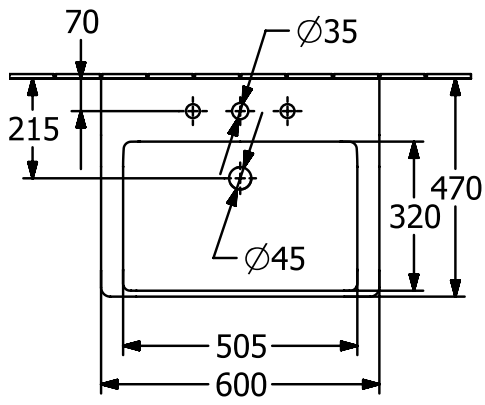

WASHBASINS SUBWAY 3.0

PRODUCT INFORMATION

1. POSITION

Article number	4A706101
Article title	Villeroy & Boch Subway 3.0 Washbasin, 600 x 470 x 165 mm, without overflow, White Alpin
Product designation	Washbasin
Collection	Subway 3.0
Assembly / Assembly type	wall-mounted
Scope of delivery	1 x vanity washbasin
Ordering information	Please order non-closable drain valve separately. Optionally available: Outlet valve with ceramic cover.
Length in mm	470
Width in mm	600
Height in mm	165
Interior depth	120
Weight in kg	19,20
Number of tap holes punched through	1
Number of tap holes pre-drilled	2
Position of drill hole	central tap hole punched out
express delivery	No
Suitable for	3-hole mixer, Matching Villeroy&Boch furniture
Material	TitanCeram
Surface	glossy
Colour name	White Alpin
With TitanGlaze	No
With overflow	No
EAN number	4062373810316

COLOUR

COLOUR DESIGNATION

White Alpin

TECHNICAL DRAWINGS

4A706101

5243 00

5244 00