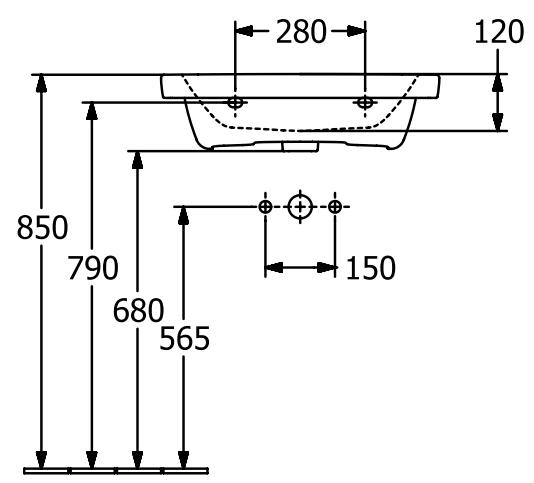

WASHBASINS SUBWAY 3.0

PRODUCT INFORMATION

1. POSITION

Article number	4A706101
Article title	Villeroy & Boch Subway 3.0 Washbasin, 600 x 470 x 165 mm, without overflow, White Alpin
Product designation	Washbasin
Collection	Subway 3.0
Assembly / Assembly type	wall-mounted
Scope of delivery	1 x vanity washbasin
Ordering information	Please order non-closable drain valve separately. Optionally available: Outlet valve with ceramic cover.
Length in mm	470
Width in mm	600
Height in mm	165
Interior depth	120
Weight in kg	19,20
Number of tap holes punched through	1
Number of tap holes pre-drilled	2
Position of drill hole	central tap hole punched out
express delivery	No
Suitable for	3-hole mixer, Matching Villeroy&Boch furniture
Material	TitanCeram
Surface	glossy
Colour name	White Alpin
With TitanGlaze	No
With overflow	No
EAN number	4062373810316

COLOUR

COLOUR DESIGNATION

White Alpin

TECHNICAL DRAWINGS

4A706101

5243 00

5244 00