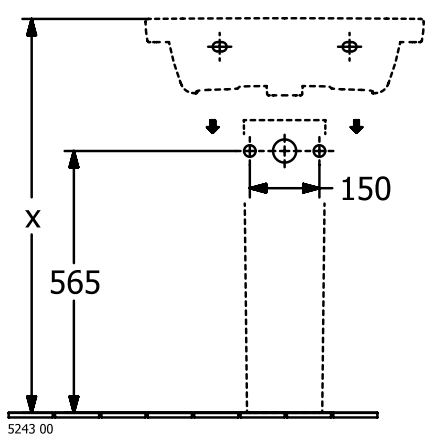

WASHBASINS SUBWAY 3.0

PRODUCT INFORMATION

1. POSITION

Article number	4A706101
Article title	Villeroy & Boch Subway 3.0 Washbasin, 600 x 470 x 165 mm, without overflow, White Alpin
Product designation	Washbasin
Collection	Subway 3.0
Assembly / Assembly type	wall-mounted
Scope of delivery	1 x vanity washbasin
Ordering information	Please order non-closable drain valve separately. Optionally available: Outlet valve with ceramic cover.
Length in mm	470
Width in mm	600
Height in mm	165
Interior depth	120
Weight in kg	19,20
Number of tap holes punched through	1
Number of tap holes pre-drilled	2
Position of drill hole	central tap hole punched out
express delivery	No
Suitable for	3-hole mixer, Matching Villeroy&Boch furniture
Material	TitanCeram
Surface	glossy
Colour name	White Alpin
With TitanGlaze	No
With overflow	No
EAN number	4062373810316

COLOUR

COLOUR DESIGNATION

White Alpin

TECHNICAL DRAWINGS

4A706101

5243 00

5244 00