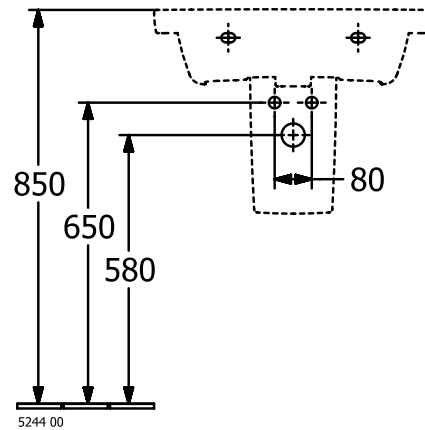

WASHBASINS SUBWAY 3.0

PRODUCT INFORMATION

1. POSITION

Article number	4A7060R1
Article title	Villeroy & Boch Subway 3.0 Washbasin, 600 x 470 x 165 mm, with overflow, White Alpin CeramicPlus
Product designation	Washbasin
Collection	Subway 3.0
Assembly / Assembly type	wall-mounted
Scope of delivery	1 x vanity washbasin
Ordering information	Optionally available: Outlet valve with ceramic cover.
Length in mm	470
Width in mm	600
Height in mm	165
Interior depth	120
Weight in kg	19,20
Number of tap holes punched through	1
Number of tap holes pre-drilled	2
Position of drill hole	central tap hole punched out
express delivery	No
Suitable for	3-hole mixer, Matching Villeroy&Boch furniture
Material	TitanCeram
Surface	glossy
Colour name	White Alpin CeramicPlus
With TitanGlaze	No
With overflow	Yes
EAN number	4062373810392

COLOUR

COLOUR DESIGNATION

White Alpin

TECHNICAL DRAWINGS

4A7060R1

5243 00

5244 00