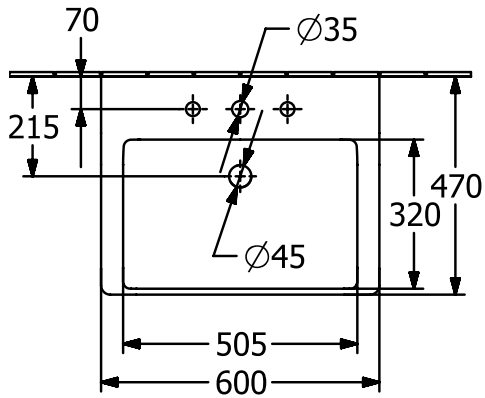

WASHBASINS SUBWAY 3.0

PRODUCT INFORMATION

1. POSITION

Article number	4A7060R1
Article title	Villeroy & Boch Subway 3.0 Washbasin, 600 x 470 x 165 mm, with overflow, White Alpin CeramicPlus
Product designation	Washbasin
Collection	Subway 3.0
Assembly / Assembly type	wall-mounted
Scope of delivery	1 x vanity washbasin
Ordering information	Optionally available: Outlet valve with ceramic cover.
Length in mm	470
Width in mm	600
Height in mm	165
Interior depth	120
Weight in kg	19,20
Number of tap holes punched through	1
Number of tap holes pre-drilled	2
Position of drill hole	central tap hole punched out
express delivery	No
Suitable for	3-hole mixer, Matching Villeroy&Boch furniture
Material	TitanCeram
Surface	glossy
Colour name	White Alpin CeramicPlus
With TitanGlaze	No
With overflow	Yes
EAN number	4062373810392

COLOUR

COLOUR DESIGNATION

White Alpin

TECHNICAL DRAWINGS

4A7060R1

5243 00

5244 00