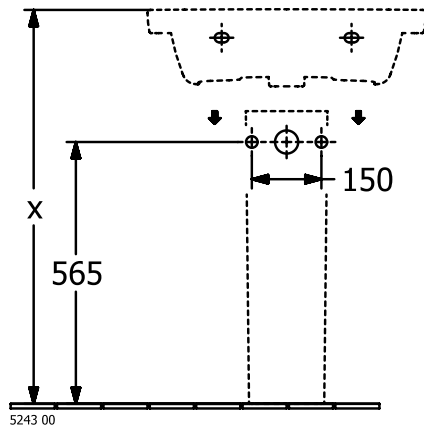

WASHBASINS SUBWAY 3.0

PRODUCT INFORMATION

1. POSITION

Article number	4A7060R1
Article title	Villeroy & Boch Subway 3.0 Washbasin, 600 x 470 x 165 mm, with overflow, White Alpin CeramicPlus
Product designation	Washbasin
Collection	Subway 3.0
Assembly / Assembly type	wall-mounted
Scope of delivery	1 x vanity washbasin
Ordering information	Optionally available: Outlet valve with ceramic cover.
Length in mm	470
Width in mm	600
Height in mm	165
Interior depth	120
Weight in kg	19,20
Number of tap holes punched through	1
Number of tap holes pre-drilled	2
Position of drill hole	central tap hole punched out
express delivery	No
Suitable for	3-hole mixer, Matching Villeroy&Boch furniture
Material	TitanCeram
Surface	glossy
Colour name	White Alpin CeramicPlus
With TitanGlaze	No
With overflow	Yes
EAN number	4062373810392

COLOUR

COLOUR DESIGNATION

White Alpin

TECHNICAL DRAWINGS

4A7060R1

5243 00

5244 00