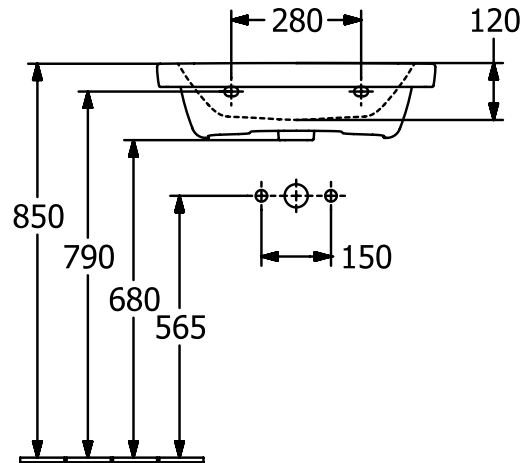

WASHBASINS SUBWAY 3.0

PRODUCT INFORMATION

1. POSITION

Article number	4A7060R1
Article title	Villeroy & Boch Subway 3.0 Washbasin, 600 x 470 x 165 mm, with overflow, White Alpin CeramicPlus
Product designation	Washbasin
Collection	Subway 3.0
Assembly / Assembly type	wall-mounted
Scope of delivery	1 x vanity washbasin
Ordering information	Optionally available: Outlet valve with ceramic cover.
Length in mm	470
Width in mm	600
Height in mm	165
Interior depth	120
Weight in kg	19,20
Number of tap holes punched through	1
Number of tap holes pre-drilled	2
Position of drill hole	central tap hole punched out
express delivery	No
Suitable for	3-hole mixer, Matching Villeroy&Boch furniture
Material	TitanCeram
Surface	glossy
Colour name	White Alpin CeramicPlus
With TitanGlaze	No
With overflow	Yes
EAN number	4062373810392

COLOUR

COLOUR DESIGNATION

White Alpin

TECHNICAL DRAWINGS

4A7060R1

5243 00

5244 00