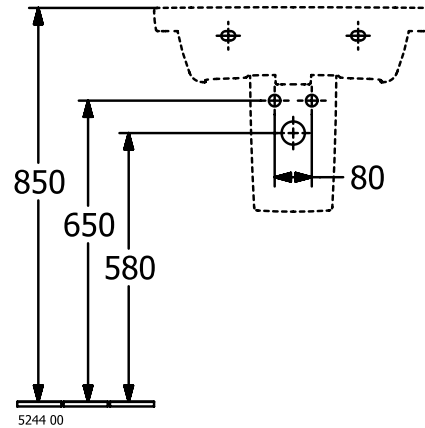

WASHBASINS SUBWAY 3.0

PRODUCT INFORMATION

1. POSITION

Article number	4A706001
Article title	Villeroy & Boch Subway 3.0 Washbasin, 600 x 470 x 165 mm, with overflow, White Alpin
Product designation	Washbasin
Collection	Subway 3.0
Assembly / Assembly type	wall-mounted
Scope of delivery	1 x vanity washbasin
Ordering information	Optionally available: Outlet valve with ceramic cover.
Length in mm	470
Width in mm	600
Height in mm	165
Interior depth	120
Weight in kg	19,20
Number of tap holes punched through	1
Number of tap holes pre-drilled	2
Position of drill hole	central tap hole punched out
express delivery	No
Suitable for	3-hole mixer, Matching Villeroy&Boch furniture
Material	TitanCeram
Surface	glossy
Colour name	White Alpin
With TitanGlaze	No
With overflow	Yes
EAN number	4062373810415

COLOUR

COLOUR DESIGNATION

White Alpin

TECHNICAL DRAWINGS

4A706001

5243 00

5244 00