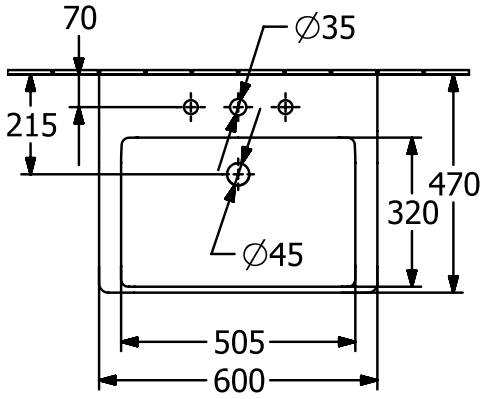

WASHBASINS SUBWAY 3.0

PRODUCT INFORMATION

1. POSITION

Article number	4A706001
Article title	Villeroy & Boch Subway 3.0 Washbasin, 600 x 470 x 165 mm, with overflow, White Alpin
Product designation	Washbasin
Collection	Subway 3.0
Assembly / Assembly type	wall-mounted
Scope of delivery	1 x vanity washbasin
Ordering information	Optionally available: Outlet valve with ceramic cover.
Length in mm	470
Width in mm	600
Height in mm	165
Interior depth	120
Weight in kg	19,20
Number of tap holes punched through	1
Number of tap holes pre-drilled	2
Position of drill hole	central tap hole punched out
express delivery	No
Suitable for	3-hole mixer, Matching Villeroy&Boch furniture
Material	TitanCeram
Surface	glossy
Colour name	White Alpin
With TitanGlaze	No
With overflow	Yes
EAN number	4062373810415

COLOUR

COLOUR DESIGNATION

White Alpin

TECHNICAL DRAWINGS

4A706001

5243 00

5244 00