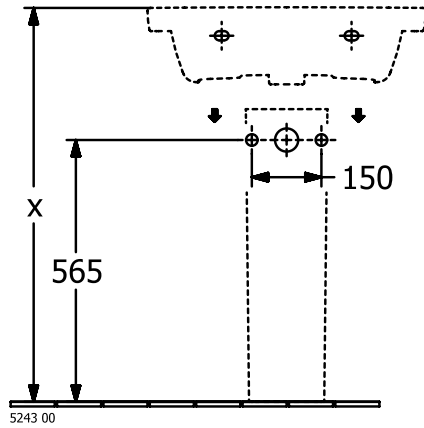

WASHBASINS SUBWAY 3.0

PRODUCT INFORMATION

1. POSITION

Article number	4A706001
Article title	Villeroy & Boch Subway 3.0 Washbasin, 600 x 470 x 165 mm, with overflow, White Alpin
Product designation	Washbasin
Collection	Subway 3.0
Assembly / Assembly type	wall-mounted
Scope of delivery	1 x vanity washbasin
Ordering information	Optionally available: Outlet valve with ceramic cover.
Length in mm	470
Width in mm	600
Height in mm	165
Interior depth	120
Weight in kg	19,20
Number of tap holes punched through	1
Number of tap holes pre-drilled	2
Position of drill hole	central tap hole punched out
express delivery	No
Suitable for	3-hole mixer, Matching Villeroy&Boch furniture
Material	TitanCeram
Surface	glossy
Colour name	White Alpin
With TitanGlaze	No
With overflow	Yes
EAN number	4062373810415

COLOUR

COLOUR DESIGNATION

White Alpin

TECHNICAL DRAWINGS

4A706001

5243 00

5244 00