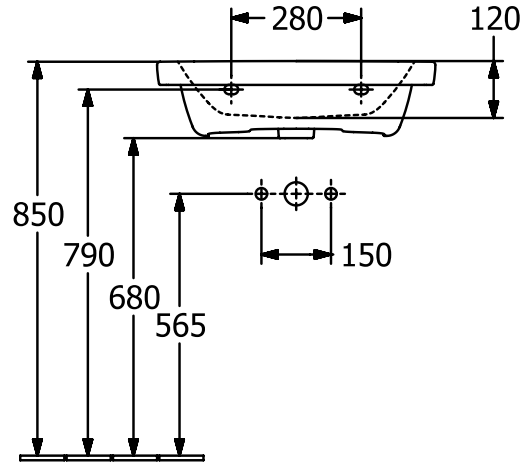

WASHBASINS SUBWAY 3.0

PRODUCT INFORMATION

1. POSITION

Article number	4A706001
Article title	Villeroy & Boch Subway 3.0 Washbasin, 600 x 470 x 165 mm, with overflow, White Alpin
Product designation	Washbasin
Collection	Subway 3.0
Assembly / Assembly type	wall-mounted
Scope of delivery	1 x vanity washbasin
Ordering information	Optionally available: Outlet valve with ceramic cover.
Length in mm	470
Width in mm	600
Height in mm	165
Interior depth	120
Weight in kg	19,20
Number of tap holes punched through	1
Number of tap holes pre-drilled	2
Position of drill hole	central tap hole punched out
express delivery	No
Suitable for	3-hole mixer, Matching Villeroy&Boch furniture
Material	TitanCeram
Surface	glossy
Colour name	White Alpin
With TitanGlaze	No
With overflow	Yes
EAN number	4062373810415

COLOUR

COLOUR DESIGNATION

White Alpin

TECHNICAL DRAWINGS

4A706001

5243 00

5244 00