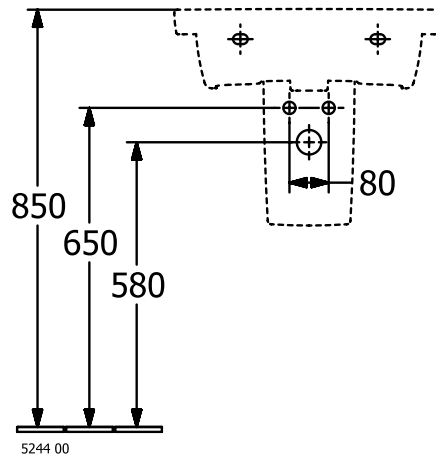

WASHBASINS SUBWAY 3.0

PRODUCT INFORMATION

1. POSITION

Article number	4A7058R1
Article title	Villeroy & Boch Subway 3.0 Washbasin, 550 x 440 x 165 mm, without overflow, White Alpin CeramicPlus
Product designation	Washbasin
Collection	Subway 3.0
Assembly / Assembly type	wall-mounted
Scope of delivery	1 x vanity washbasin
Ordering information	Please order non-closable drain valve separately. Optionally available: Outlet valve with ceramic cover.
Length in mm	440
Width in mm	550
Height in mm	165
Interior depth	120
Weight in kg	16,80
express delivery	No
Suitable for	Wall-mounted tap fittings
Material	Sanitary ceramics
Surface	glossy
Colour name	White Alpin CeramicPlus
With TitanGlaze	No
With overflow	No
EAN number	4062373816677

COLOUR

COLOUR DESIGNATION

White Alpin

TECHNICAL DRAWINGS

4A7058R1

5243 00

5244 00