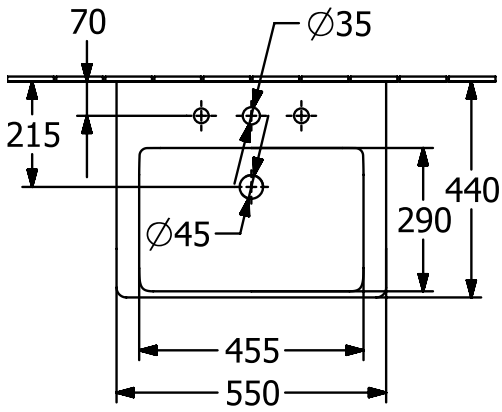

WASHBASINS SUBWAY 3.0

PRODUCT INFORMATION

1. POSITION

Article number	4A7058R1
Article title	Villeroy & Boch Subway 3.0 Washbasin, 550 x 440 x 165 mm, without overflow, White Alpin CeramicPlus
Product designation	Washbasin
Collection	Subway 3.0
Assembly / Assembly type	wall-mounted
Scope of delivery	1 x vanity washbasin
Ordering information	Please order non-closable drain valve separately. Optionally available: Outlet valve with ceramic cover.
Length in mm	440
Width in mm	550
Height in mm	165
Interior depth	120
Weight in kg	16,80
express delivery	No
Suitable for	Wall-mounted tap fittings
Material	Sanitary ceramics
Surface	glossy
Colour name	White Alpin CeramicPlus
With TitanGlaze	No
With overflow	No
EAN number	4062373816677

COLOUR

COLOUR DESIGNATION

White Alpin

TECHNICAL DRAWINGS

4A7058R1

5243 00

5244 00