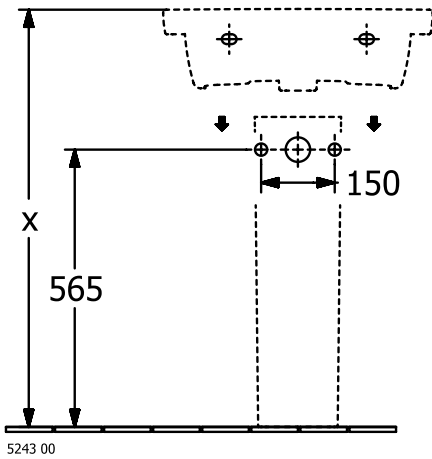

WASHBASINS SUBWAY 3.0

PRODUCT INFORMATION

1. POSITION

Article number	4A7058R1
Article title	Villeroy & Boch Subway 3.0 Washbasin, 550 x 440 x 165 mm, without overflow, White Alpin CeramicPlus
Product designation	Washbasin
Collection	Subway 3.0
Assembly / Assembly type	wall-mounted
Scope of delivery	1 x vanity washbasin
Ordering information	Please order non-closable drain valve separately. Optionally available: Outlet valve with ceramic cover.
Length in mm	440
Width in mm	550
Height in mm	165
Interior depth	120
Weight in kg	16,80
express delivery	No
Suitable for	Wall-mounted tap fittings
Material	Sanitary ceramics
Surface	glossy
Colour name	White Alpin CeramicPlus
With TitanGlaze	No
With overflow	No
EAN number	4062373816677

COLOUR

COLOUR DESIGNATION

White Alpin

TECHNICAL DRAWINGS

4A7058R1

5243 00

5244 00