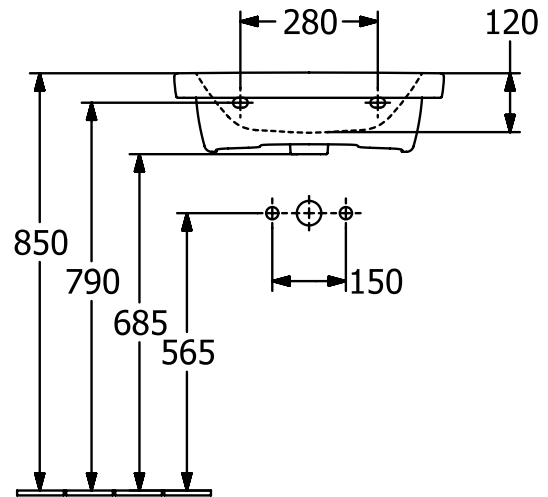

WASHBASINS SUBWAY 3.0

PRODUCT INFORMATION

1. POSITION

Article number	4A7058R1
Article title	Villeroy & Boch Subway 3.0 Washbasin, 550 x 440 x 165 mm, without overflow, White Alpin CeramicPlus
Product designation	Washbasin
Collection	Subway 3.0
Assembly / Assembly type	wall-mounted
Scope of delivery	1 x vanity washbasin
Ordering information	Please order non-closable drain valve separately. Optionally available: Outlet valve with ceramic cover.
Length in mm	440
Width in mm	550
Height in mm	165
Interior depth	120
Weight in kg	16,80
express delivery	No
Suitable for	Wall-mounted tap fittings
Material	Sanitary ceramics
Surface	glossy
Colour name	White Alpin CeramicPlus
With TitanGlaze	No
With overflow	No
EAN number	4062373816677

COLOUR

COLOUR DESIGNATION

White Alpin

TECHNICAL DRAWINGS

4A7058R1

5243 00

5244 00