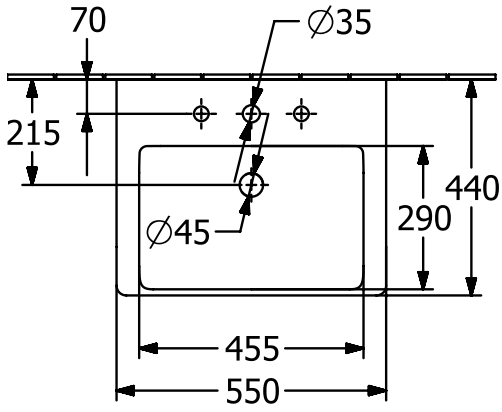

WASHBASINS SUBWAY 3.0

PRODUCT INFORMATION

1. POSITION

Article number	4A705801
Article title	Villeroy & Boch Subway 3.0 Washbasin, 550 x 440 x 165 mm, without overflow, White Alpin
Product designation	Washbasin
Collection	Subway 3.0
Assembly / Assembly type	wall-mounted
Scope of delivery	1 x vanity washbasin
Ordering information	Please order non-closable drain valve separately. Optionally available: Outlet valve with ceramic cover.
Length in mm	440
Width in mm	550
Height in mm	165
Interior depth	120
Weight in kg	16,80
express delivery	No
Suitable for	Wall-mounted tap fittings
Material	Sanitary ceramics
Surface	glossy
Colour name	White Alpin
With TitanGlaze	No
With overflow	No
EAN number	4062373816691

COLOUR

COLOUR DESIGNATION

White Alpin

TECHNICAL DRAWINGS

4A705801

5243 00

5244 00