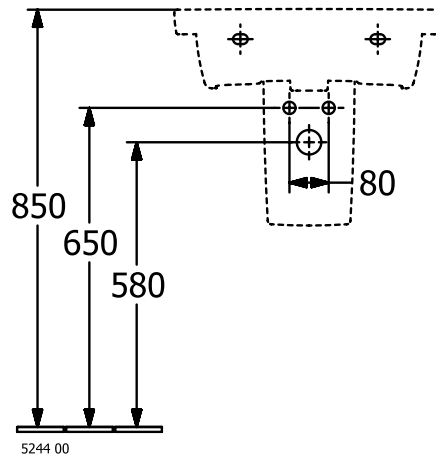

WASHBASINS SUBWAY 3.0

PRODUCT INFORMATION

1. POSITION

Article number	4A705801
Article title	Villeroy & Boch Subway 3.0 Washbasin, 550 x 440 x 165 mm, without overflow, White Alpin
Product designation	Washbasin
Collection	Subway 3.0
Assembly / Assembly type	wall-mounted
Scope of delivery	1 x vanity washbasin
Ordering information	Please order non-closable drain valve separately. Optionally available: Outlet valve with ceramic cover.
Length in mm	440
Width in mm	550
Height in mm	165
Interior depth	120
Weight in kg	16,80
express delivery	No
Suitable for	Wall-mounted tap fittings
Material	Sanitary ceramics
Surface	glossy
Colour name	White Alpin
With TitanGlaze	No
With overflow	No
EAN number	4062373816691

COLOUR

COLOUR DESIGNATION

White Alpin

TECHNICAL DRAWINGS

4A705801

5243 00

5244 00