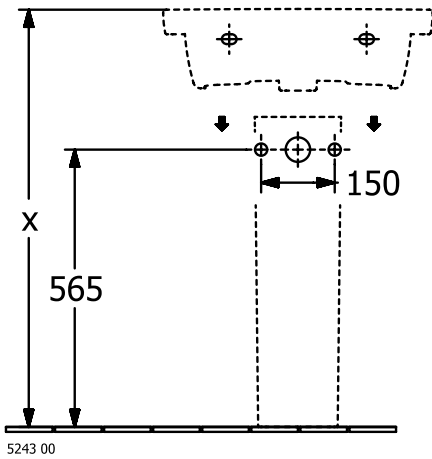

WASHBASINS SUBWAY 3.0

PRODUCT INFORMATION

1. POSITION

Article number	4A705801
Article title	Villeroy & Boch Subway 3.0 Washbasin, 550 x 440 x 165 mm, without overflow, White Alpin
Product designation	Washbasin
Collection	Subway 3.0
Assembly / Assembly type	wall-mounted
Scope of delivery	1 x vanity washbasin
Ordering information	Please order non-closable drain valve separately. Optionally available: Outlet valve with ceramic cover.
Length in mm	440
Width in mm	550
Height in mm	165
Interior depth	120
Weight in kg	16,80
express delivery	No
Suitable for	Wall-mounted tap fittings
Material	Sanitary ceramics
Surface	glossy
Colour name	White Alpin
With TitanGlaze	No
With overflow	No
EAN number	4062373816691

COLOUR

COLOUR DESIGNATION

White Alpin

TECHNICAL DRAWINGS

4A705801

5243 00

5244 00