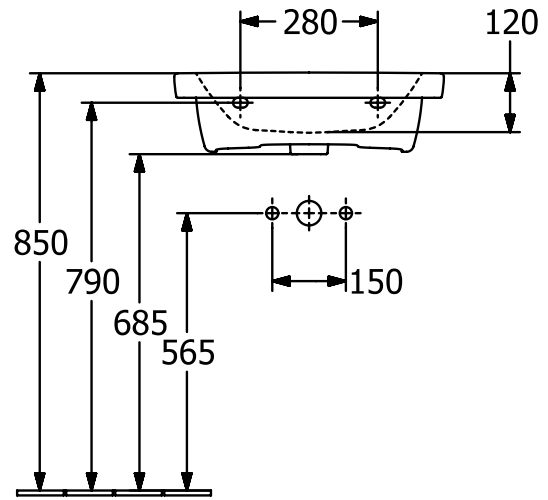

WASHBASINS SUBWAY 3.0

PRODUCT INFORMATION

1. POSITION

Article number	4A705801
Article title	Villeroy & Boch Subway 3.0 Washbasin, 550 x 440 x 165 mm, without overflow, White Alpin
Product designation	Washbasin
Collection	Subway 3.0
Assembly / Assembly type	wall-mounted
Scope of delivery	1 x vanity washbasin
Ordering information	Please order non-closable drain valve separately. Optionally available: Outlet valve with ceramic cover.
Length in mm	440
Width in mm	550
Height in mm	165
Interior depth	120
Weight in kg	16,80
express delivery	No
Suitable for	Wall-mounted tap fittings
Material	Sanitary ceramics
Surface	glossy
Colour name	White Alpin
With TitanGlaze	No
With overflow	No
EAN number	4062373816691

COLOUR

COLOUR DESIGNATION

White Alpin

TECHNICAL DRAWINGS

4A705801

5243 00

5244 00