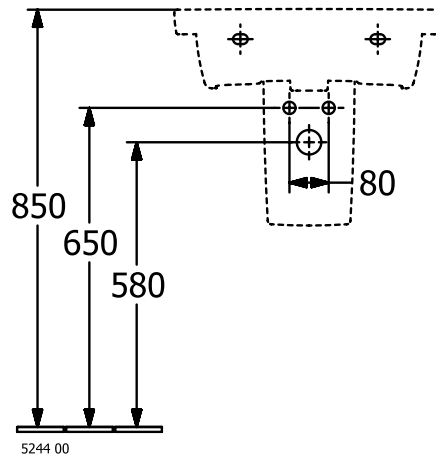

WASHBASINS SUBWAY 3.0

PRODUCT INFORMATION

1. POSITION

Article number	4A7056R1
Article title	Villeroy & Boch Subway 3.0 Washbasin, 550 x 440 x 165 mm, without overflow, White Alpin CeramicPlus
Product designation	Washbasin
Collection	Subway 3.0
Assembly / Assembly type	wall-mounted
Scope of delivery	1 x vanity washbasin
Ordering information	Please order non-closable drain valve separately. Optionally available: Outlet valve with ceramic cover.
Length in mm	440
Width in mm	550
Height in mm	165
Interior depth	120
Weight in kg	16,80
Number of tap holes punched through	1
Number of tap holes pre-drilled	2
Position of drill hole	central tap hole punched out
express delivery	No
Suitable for	3-hole mixer
Material	Sanitary ceramics
Surface	glossy
Colour name	White Alpin CeramicPlus
With TitanGlaze	No
With overflow	No
EAN number	4062373816660

COLOUR

COLOUR DESIGNATION

White Alpin

TECHNICAL DRAWINGS

4A7056R1

5243 00

5244 00