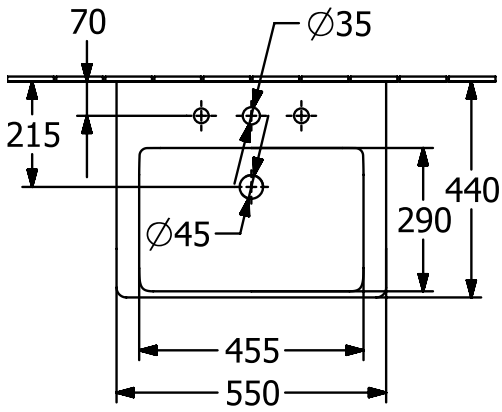

WASHBASINS SUBWAY 3.0

PRODUCT INFORMATION

1. POSITION

Article number	4A7056R1
Article title	Villeroy & Boch Subway 3.0 Washbasin, 550 x 440 x 165 mm, without overflow, White Alpin CeramicPlus
Product designation	Washbasin
Collection	Subway 3.0
Assembly / Assembly type	wall-mounted
Scope of delivery	1 x vanity washbasin
Ordering information	Please order non-closable drain valve separately. Optionally available: Outlet valve with ceramic cover.
Length in mm	440
Width in mm	550
Height in mm	165
Interior depth	120
Weight in kg	16,80
Number of tap holes punched through	1
Number of tap holes pre-drilled	2
Position of drill hole	central tap hole punched out
express delivery	No
Suitable for	3-hole mixer
Material	Sanitary ceramics
Surface	glossy
Colour name	White Alpin CeramicPlus
With TitanGlaze	No
With overflow	No
EAN number	4062373816660

COLOUR

COLOUR DESIGNATION

White Alpin

TECHNICAL DRAWINGS

4A7056R1

5243 00

5244 00