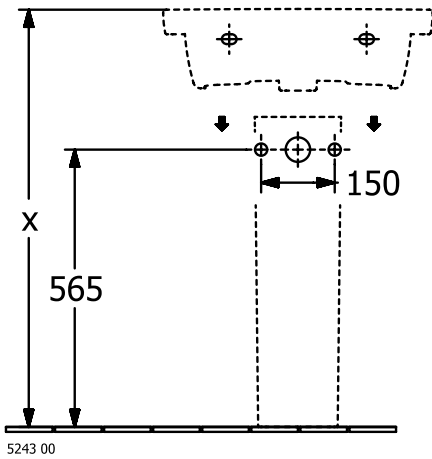

WASHBASINS SUBWAY 3.0

PRODUCT INFORMATION

1. POSITION

Article number	4A7056R1
Article title	Villeroy & Boch Subway 3.0 Washbasin, 550 x 440 x 165 mm, without overflow, White Alpin CeramicPlus
Product designation	Washbasin
Collection	Subway 3.0
Assembly / Assembly type	wall-mounted
Scope of delivery	1 x vanity washbasin
Ordering information	Please order non-closable drain valve separately. Optionally available: Outlet valve with ceramic cover.
Length in mm	440
Width in mm	550
Height in mm	165
Interior depth	120
Weight in kg	16,80
Number of tap holes punched through	1
Number of tap holes pre-drilled	2
Position of drill hole	central tap hole punched out
express delivery	No
Suitable for	3-hole mixer
Material	Sanitary ceramics
Surface	glossy
Colour name	White Alpin CeramicPlus
With TitanGlaze	No
With overflow	No
EAN number	4062373816660

COLOUR

COLOUR DESIGNATION

White Alpin

TECHNICAL DRAWINGS

4A7056R1

5243 00

5244 00