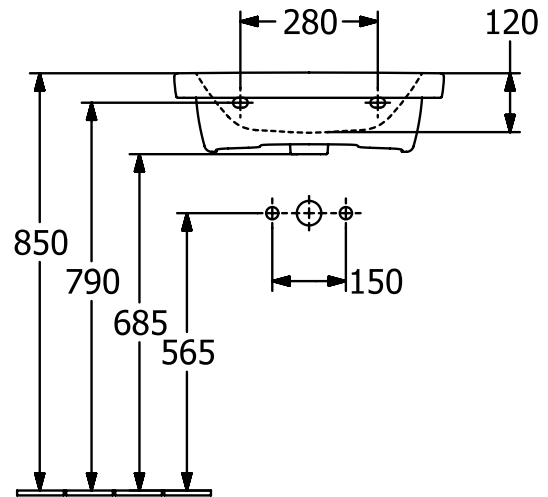

WASHBASINS SUBWAY 3.0

PRODUCT INFORMATION

1. POSITION

Article number	4A7056R1
Article title	Villeroy & Boch Subway 3.0 Washbasin, 550 x 440 x 165 mm, without overflow, White Alpin CeramicPlus
Product designation	Washbasin
Collection	Subway 3.0
Assembly / Assembly type	wall-mounted
Scope of delivery	1 x vanity washbasin
Ordering information	Please order non-closable drain valve separately. Optionally available: Outlet valve with ceramic cover.
Length in mm	440
Width in mm	550
Height in mm	165
Interior depth	120
Weight in kg	16,80
Number of tap holes punched through	1
Number of tap holes pre-drilled	2
Position of drill hole	central tap hole punched out
express delivery	No
Suitable for	3-hole mixer
Material	Sanitary ceramics
Surface	glossy
Colour name	White Alpin CeramicPlus
With TitanGlaze	No
With overflow	No
EAN number	4062373816660

COLOUR

COLOUR DESIGNATION

White Alpin

TECHNICAL DRAWINGS

4A7056R1

5243 00

5244 00