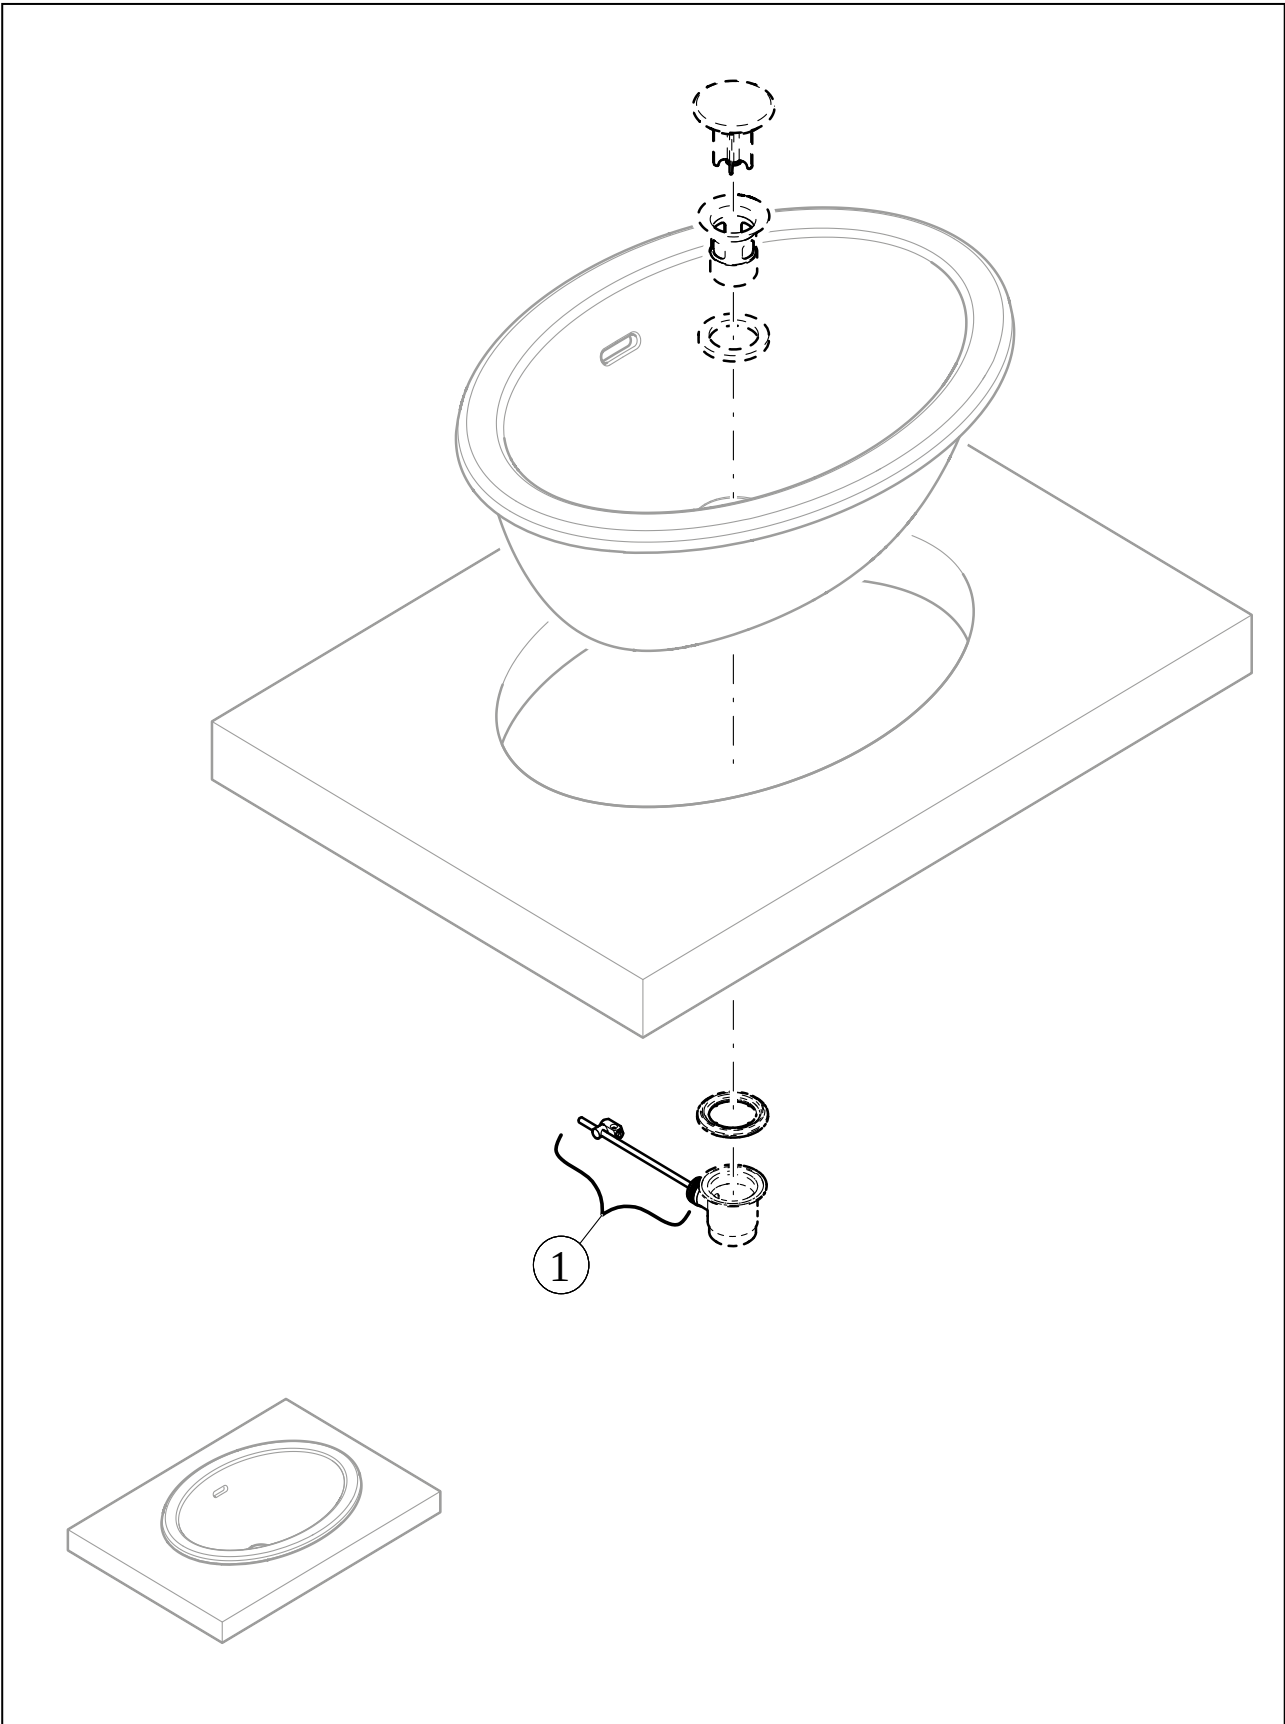

WASHBASINS LOOP & FRIENDS

PRODUCT INFORMATION

1. POSITION

Article number	4A6500R1
Article title	Villeroy & Boch Loop & Friends Built-in washbasin, 600 x 405 x 185 mm, with overflow, outside surface glazed, White Alpin CeramicPlus
Product designation	Built-in washbasin
Collection	Loop & Friends
Assembly / Assembly type	built-in installation
Scope of delivery	1 x built-in washbasin , 1 x extended ball rod to operate pop-up outlet valve 1 x cut-out template
Length in mm	405
Width in mm	600
Height in mm	185
Interior depth	135
Weight in kg	14,65
express delivery	No
Material	TitanCeram
Surface	glossy
Colour name	White Alpin CeramicPlus
With TitanGlaze	No
With overflow	Yes
EAN number	4062373895849

COLOUR

COLOUR DESIGNATION

White Alpin

TECHNICAL DRAWINGS

4A6500R1

EXPLOSION DRAWINGS

BILL OF MATERIALS

No.	Article No.	Description	Quantity
1	87470000		1