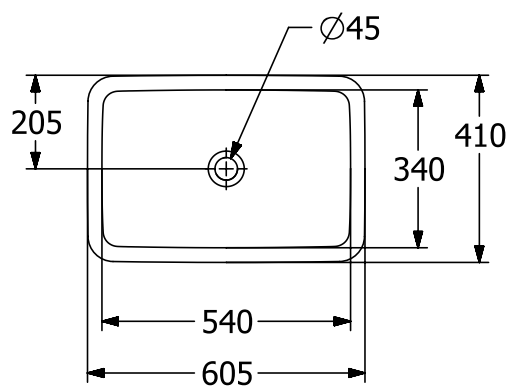

WASHBASINS LOOP & FRIENDS

PRODUCT INFORMATION

1. POSITION

Article number	4A6500R1
Article title	Villeroy & Boch Loop & Friends Built-in washbasin, 600 x 405 x 185 mm, with overflow, outside surface glazed, White Alpin CeramicPlus
Product designation	Built-in washbasin
Collection	Loop & Friends
Assembly / Assembly type	built-in installation
Scope of delivery	1 x built-in washbasin , 1 x extended ball rod to operate pop-up outlet valve 1 x cut-out template
Length in mm	405
Width in mm	600
Height in mm	185
Interior depth	135
Weight in kg	14,65
express delivery	No
Material	TitanCeram
Surface	glossy
Colour name	White Alpin CeramicPlus
With TitanGlaze	No
With overflow	Yes
EAN number	4062373895849

COLOUR

COLOUR DESIGNATION

White Alpin

TECHNICAL DRAWINGS

4A6500R1

EXPLOSION DRAWINGS

BILL OF MATERIALS

No.	Article No.	Description	Quantity
1	87470000		1