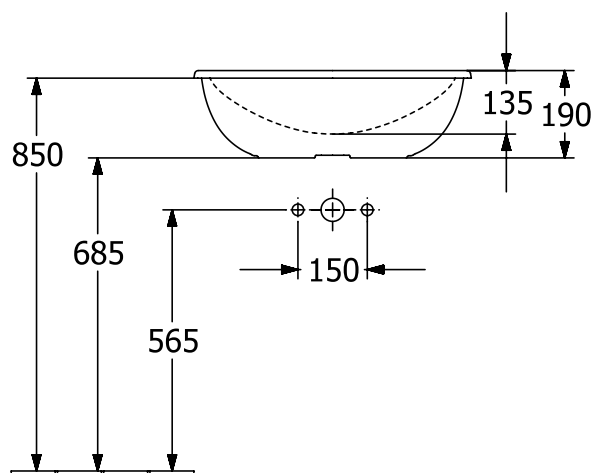

WASHBASINS LOOP & FRIENDS

PRODUCT INFORMATION

1. POSITION

Article number	4A6500R1
Article title	Villeroy & Boch Loop & Friends Built-in washbasin, 600 x 405 x 185 mm, with overflow, outside surface glazed, White Alpin CeramicPlus
Product designation	Built-in washbasin
Collection	Loop & Friends
Assembly / Assembly type	built-in installation
Scope of delivery	1 x built-in washbasin , 1 x extended ball rod to operate pop-up outlet valve 1 x cut-out template
Length in mm	405
Width in mm	600
Height in mm	185
Interior depth	135
Weight in kg	14,65
express delivery	No
Material	TitanCeram
Surface	glossy
Colour name	White Alpin CeramicPlus
With TitanGlaze	No
With overflow	Yes
EAN number	4062373895849

COLOUR

COLOUR DESIGNATION

White Alpin

TECHNICAL DRAWINGS

4A6500R1

EXPLOSION DRAWINGS

BILL OF MATERIALS

No.	Article No.	Description	Quantity
1	87470000		1