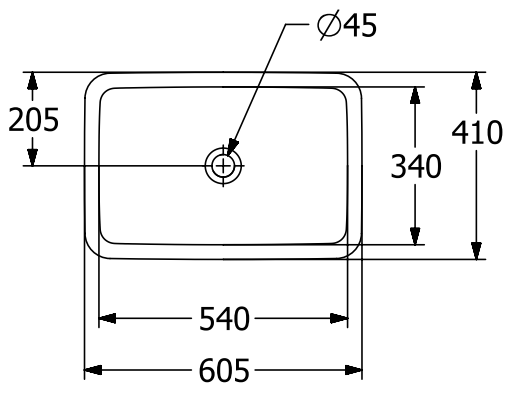

WASHBASINS LOOP & FRIENDS

PRODUCT INFORMATION

1. POSITION

Article number	4A650001
Article title	Villeroy & Boch Loop & Friends Built-in washbasin, 600 x 405 x 185 mm, with overflow, outside surface glazed, White Alpin
Product designation	Built-in washbasin
Collection	Loop & Friends
Assembly / Assembly type	built-in installation
Scope of delivery	1 x built-in washbasin , 1 x extended ball rod to operate pop-up outlet valve 1 x cut-out template
Length in mm	405
Width in mm	600
Height in mm	185
Interior depth	135
Weight in kg	14,65
express delivery	No
Material	TitanCeram
Surface	glossy
Colour name	White Alpin
With TitanGlaze	No
With overflow	Yes
EAN number	4062373895832

COLOUR

COLOUR DESIGNATION

White Alpin

TECHNICAL DRAWINGS

4A650001

EXPLOSION DRAWINGS

BILL OF MATERIALS

No.	Article No.	Description	Quantity
1	87470000		1