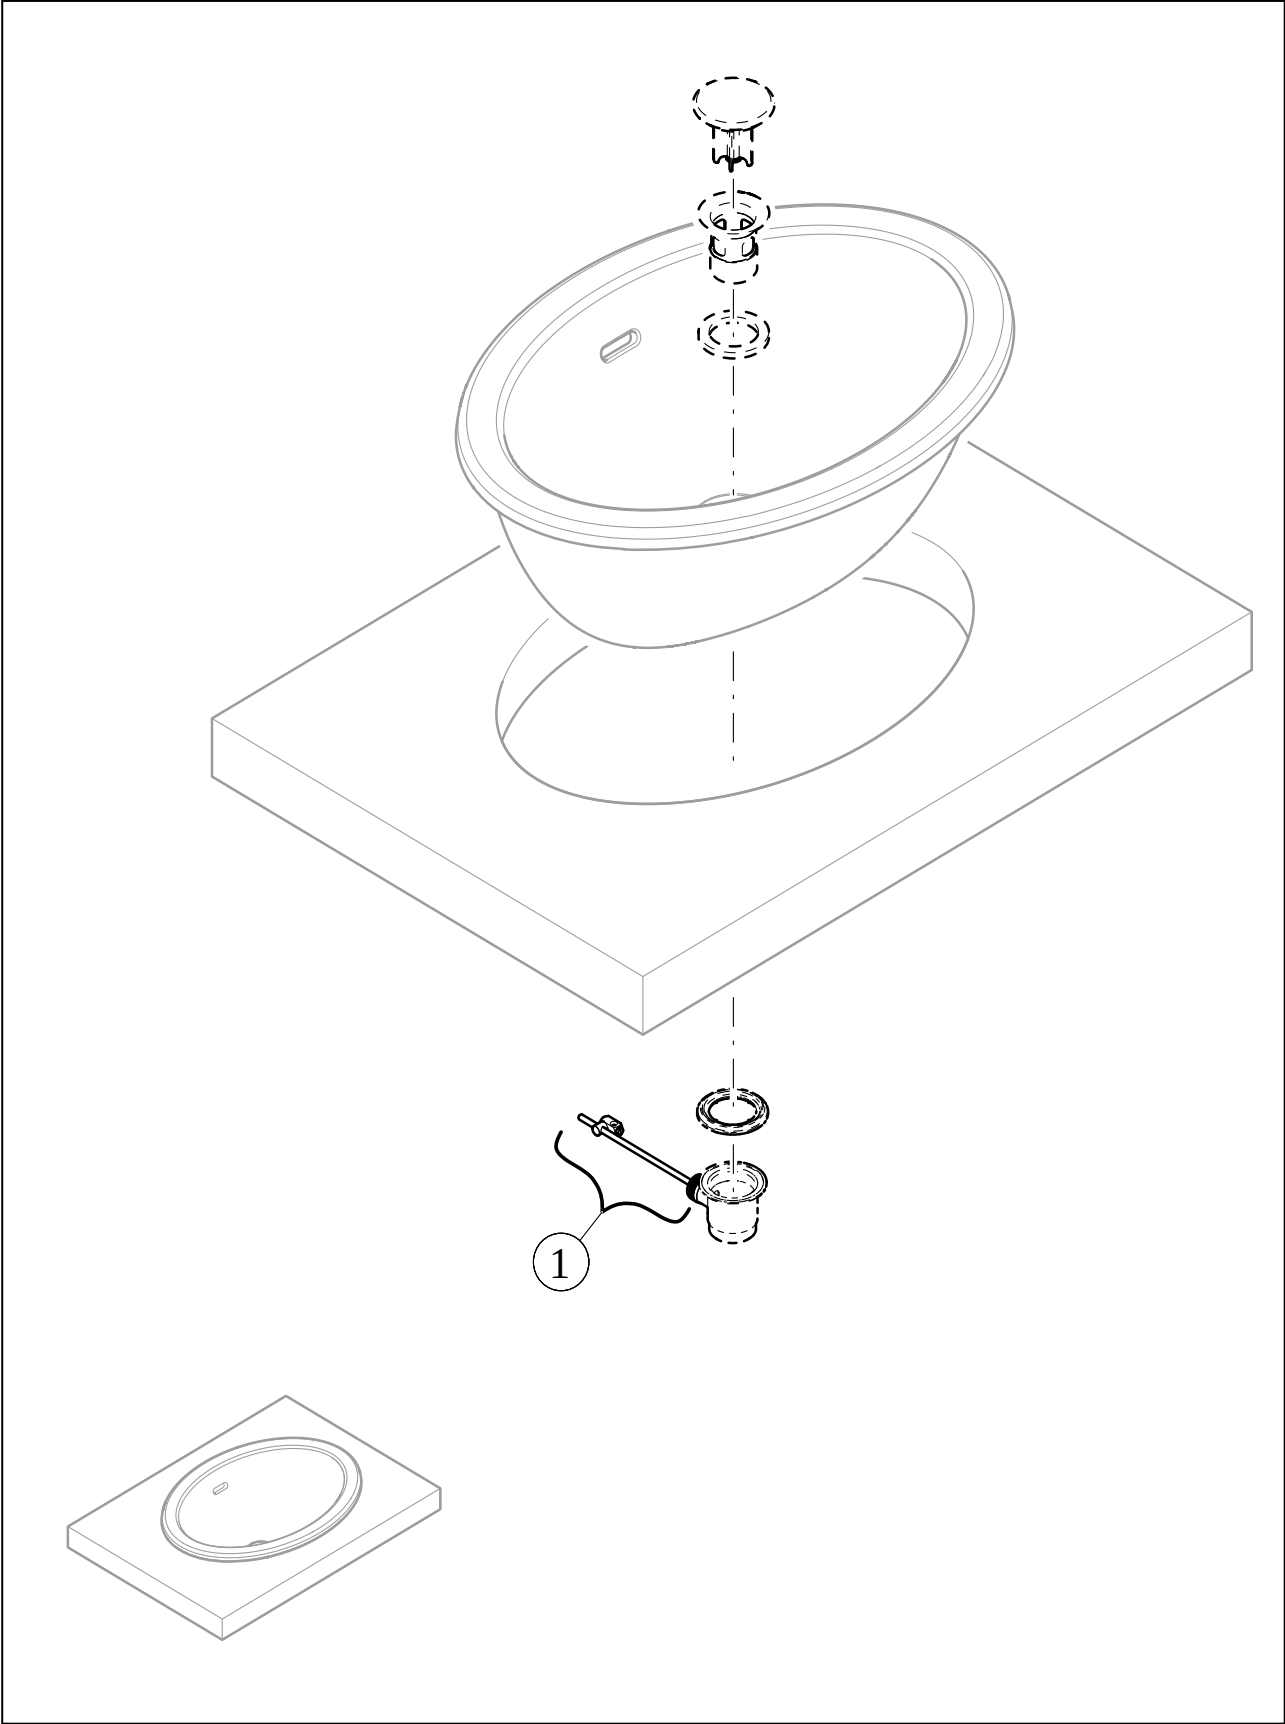

WASHBASINS LOOP & FRIENDS

PRODUCT INFORMATION

1. POSITION

Article number	4A650001
Article title	Villeroy & Boch Loop & Friends Built-in washbasin, 600 x 405 x 185 mm, with overflow, outside surface glazed, White Alpin
Product designation	Built-in washbasin
Collection	Loop & Friends
Assembly / Assembly type	built-in installation
Scope of delivery	1 x built-in washbasin , 1 x extended ball rod to operate pop-up outlet valve 1 x cut-out template
Length in mm	405
Width in mm	600
Height in mm	185
Interior depth	135
Weight in kg	14,65
express delivery	No
Material	TitanCeram
Surface	glossy
Colour name	White Alpin
With TitanGlaze	No
With overflow	Yes
EAN number	4062373895832

COLOUR

COLOUR DESIGNATION

White Alpin

TECHNICAL DRAWINGS

4A650001

EXPLOSION DRAWINGS

BILL OF MATERIALS

No.	Article No.	Description	Quantity
1	87470000		1