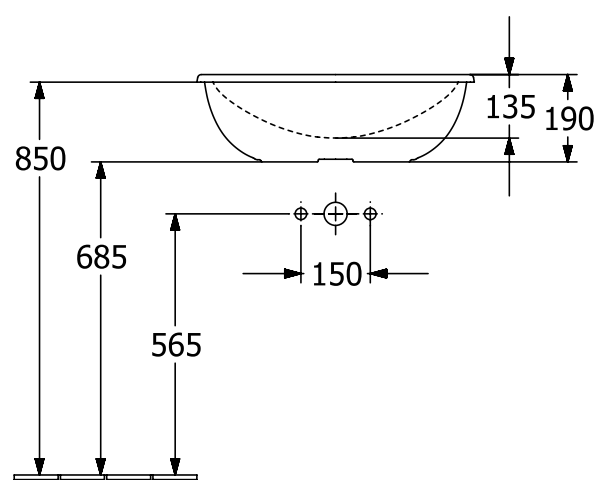

WASHBASINS LOOP & FRIENDS

PRODUCT INFORMATION

1. POSITION

Article number	4A650001
Article title	Villeroy & Boch Loop & Friends Built-in washbasin, 600 x 405 x 185 mm, with overflow, outside surface glazed, White Alpin
Product designation	Built-in washbasin
Collection	Loop & Friends
Assembly / Assembly type	built-in installation
Scope of delivery	1 x built-in washbasin , 1 x extended ball rod to operate pop-up outlet valve 1 x cut-out template
Length in mm	405
Width in mm	600
Height in mm	185
Interior depth	135
Weight in kg	14,65
express delivery	No
Material	TitanCeram
Surface	glossy
Colour name	White Alpin
With TitanGlaze	No
With overflow	Yes
EAN number	4062373895832

COLOUR

COLOUR DESIGNATION

White Alpin

TECHNICAL DRAWINGS

4A650001

EXPLOSION DRAWINGS

BILL OF MATERIALS

No.	Article No.	Description	Quantity
1	87470000		1