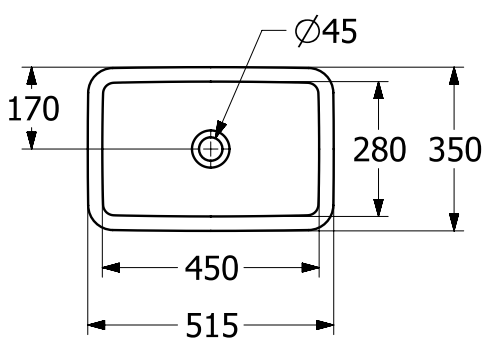

WASHBASINS LOOP & FRIENDS

PRODUCT INFORMATION

1. POSITION

Article number	4A640001
Article title	Villeroy & Boch Loop & Friends Built-in washbasin, 510 x 340 x 165 mm, with overflow, outside surface glazed, White Alpin
Product designation	Built-in washbasin
Collection	Loop & Friends
Assembly / Assembly type	built-in installation
Scope of delivery	1 x built-in washbasin , 1 x extended ball rod to operate pop-up outlet valve 1 x cut-out template
Length in mm	340
Width in mm	510
Height in mm	165
Interior depth	115
Weight in kg	10,90
express delivery	No
Material	TitanCeram
Surface	glossy
Colour name	White Alpin
With TitanGlaze	No
With overflow	Yes
EAN number	4062373895979

COLOUR

COLOUR DESIGNATION

White Alpin

TECHNICAL DRAWINGS

4A640001

EXPLOSION DRAWINGS

BILL OF MATERIALS

No.	Article No.	Description	Quantity
1	87470000		1