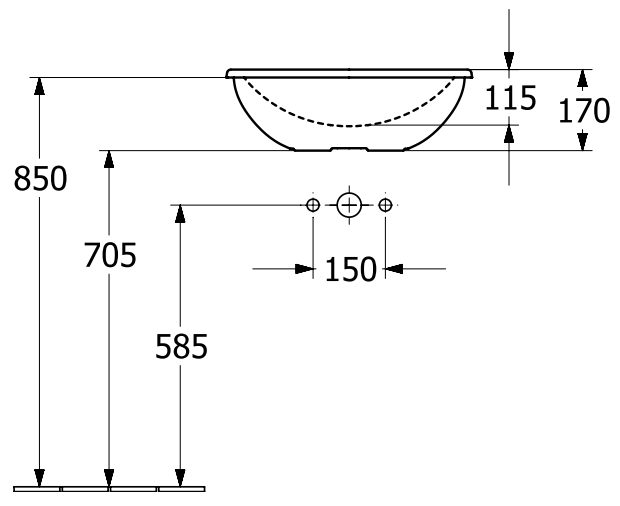

WASHBASINS LOOP & FRIENDS

PRODUCT INFORMATION

1. POSITION

Article number	4A640001
Article title	Villeroy & Boch Loop & Friends Built-in washbasin, 510 x 340 x 165 mm, with overflow, outside surface glazed, White Alpin
Product designation	Built-in washbasin
Collection	Loop & Friends
Assembly / Assembly type	built-in installation
Scope of delivery	1 x built-in washbasin , 1 x extended ball rod to operate pop-up outlet valve 1 x cut-out template
Length in mm	340
Width in mm	510
Height in mm	165
Interior depth	115
Weight in kg	10,90
express delivery	No
Material	TitanCeram
Surface	glossy
Colour name	White Alpin
With TitanGlaze	No
With overflow	Yes
EAN number	4062373895979

COLOUR

COLOUR DESIGNATION

White Alpin

TECHNICAL DRAWINGS

4A640001

EXPLOSION DRAWINGS

BILL OF MATERIALS

No.	Article No.	Description	Quantity
1	87470000		1