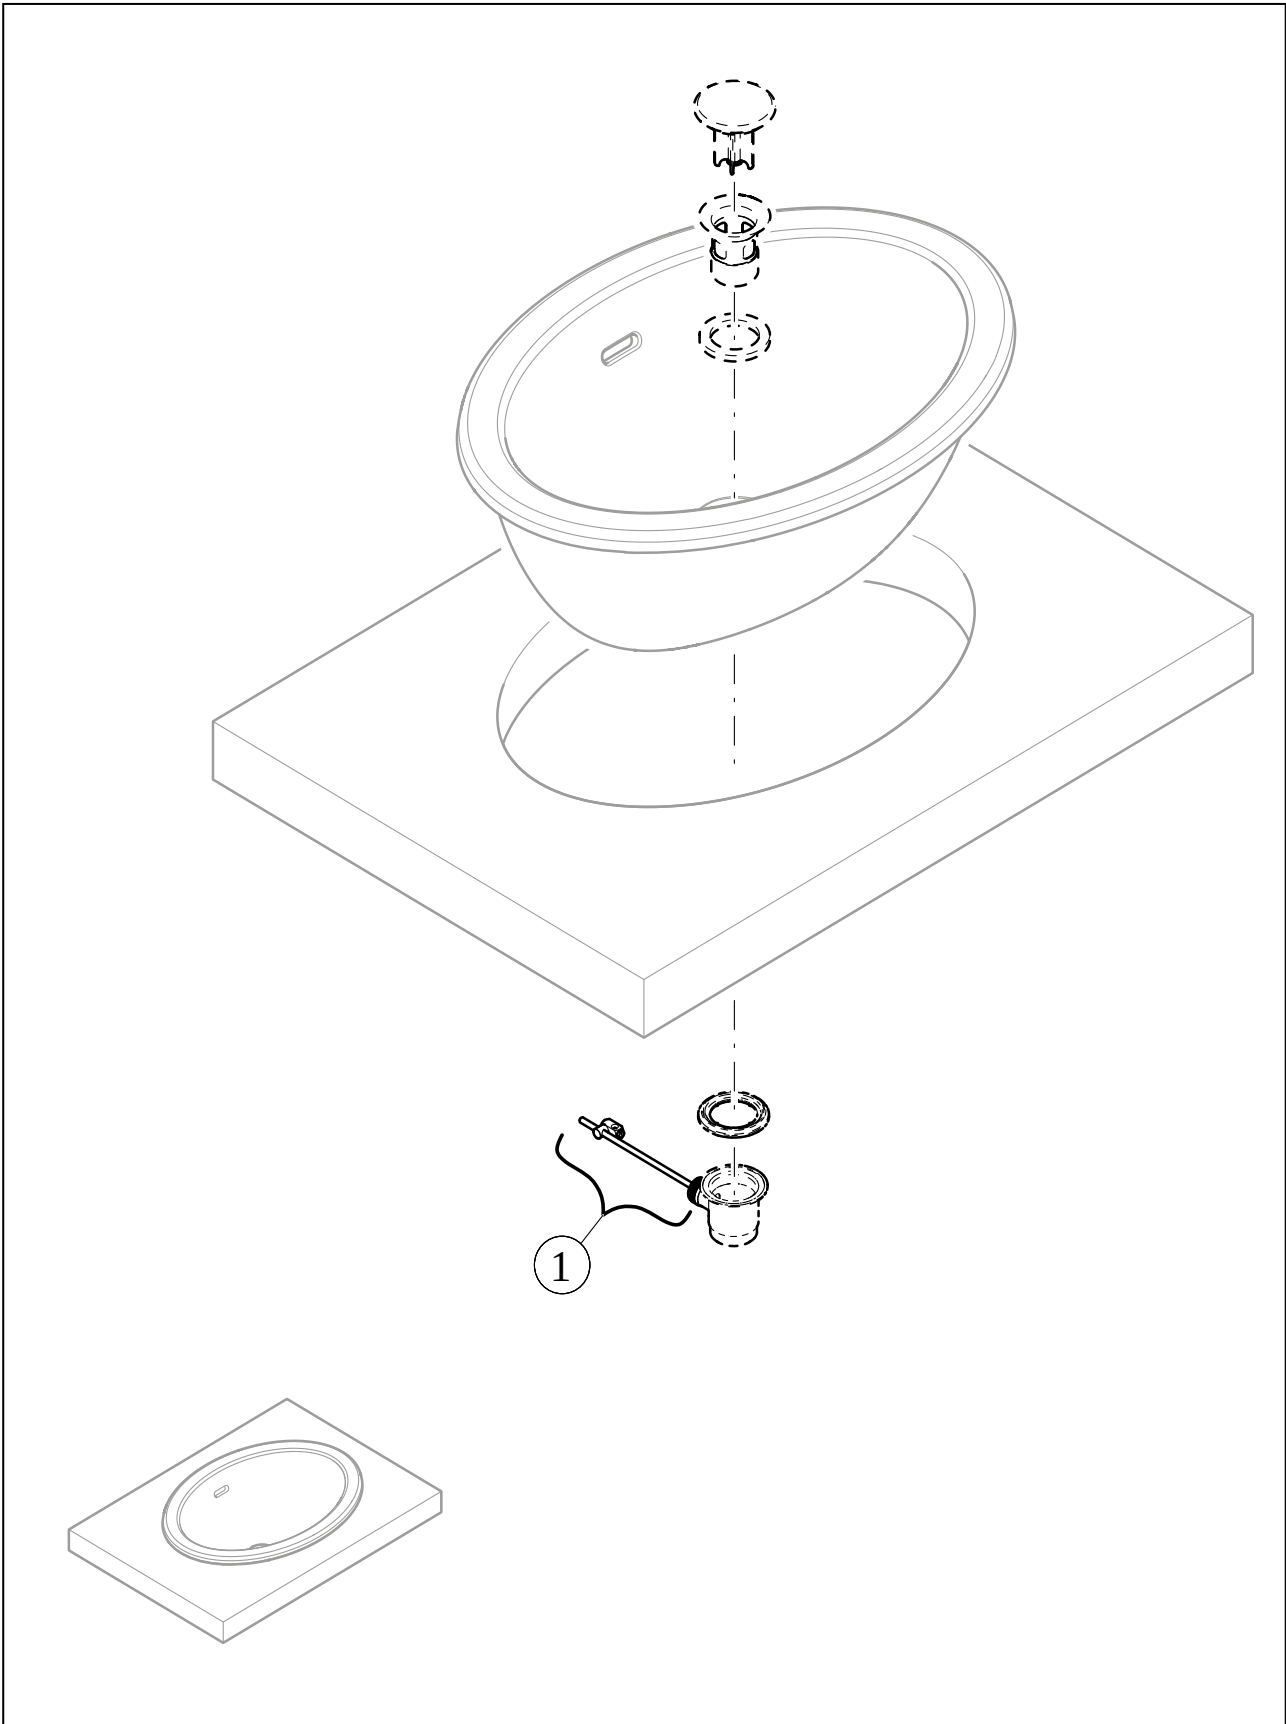

WASHBASINS LOOP & FRIENDS

PRODUCT INFORMATION

1. POSITION

Article number	4A640001
Article title	Villeroy & Boch Loop & Friends Built-in washbasin, 510 x 340 x 165 mm, with overflow, outside surface glazed, White Alpin
Product designation	Built-in washbasin
Collection	Loop & Friends
Assembly / Assembly type	built-in installation
Scope of delivery	1 x built-in washbasin , 1 x extended ball rod to operate pop-up outlet valve 1 x cut-out template
Length in mm	340
Width in mm	510
Height in mm	165
Interior depth	115
Weight in kg	10,90
express delivery	No
Material	TitanCeram
Surface	glossy
Colour name	White Alpin
With TitanGlaze	No
With overflow	Yes
EAN number	4062373895979

COLOUR

COLOUR DESIGNATION

White Alpin

TECHNICAL DRAWINGS

4A640001

EXPLOSION DRAWINGS

BILL OF MATERIALS

No.	Article No.	Description	Quantity
1	87470000		1