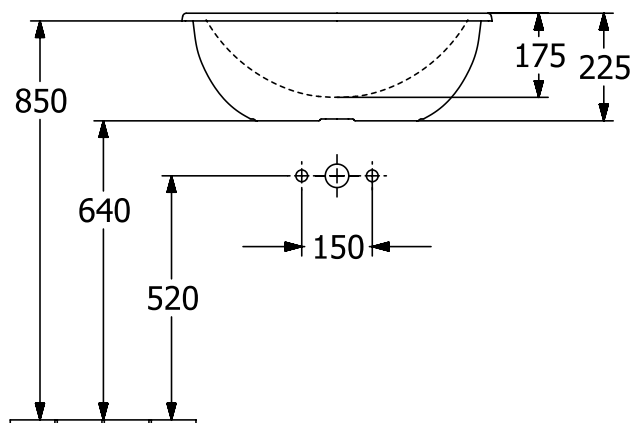

#### 1. POSITION

<b>Article number</b>	<b>4A6300R1</b>
Article title	Villeroy & Boch Loop & Friends Built-in washbasin, 660 x 470 x 220 mm, with overflow, outside surface glazed, White Alpin CeramicPlus
Product designation	Built-in washbasin
Collection	Loop & Friends
Assembly / Assembly type	built-in installation
Scope of delivery	1 x built-in washbasin , 1 x extended ball rod to operate pop-up outlet valve 1 x cut-out template
Length in mm	470
Width in mm	660
Height in mm	220
Interior depth	175
Weight in kg	16,00
express delivery	No
Material	TitanCeram
Surface	glossy
Colour name	White Alpin CeramicPlus
With TitanGlaze	No
With overflow	Yes
EAN number	4062373895863

#### COLOUR DESIGNATION

White Alpin

TECHNICAL DRAWINGS

4A6300R1

EXPLOSION DRAWINGS

**BILL OF MATERIALS**

<b>No.</b>	<b>Article No.</b>	<b>Description</b>	<b>Quantity</b>
1	87470000		1