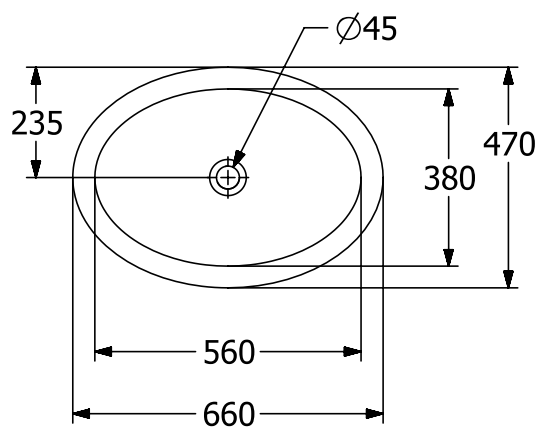

#### 1. POSITION

<b>Article number</b>	<b>4A6300R1</b>
Article title	Villeroy & Boch Loop & Friends Built-in washbasin, 660 x 470 x 220 mm, with overflow, outside surface glazed, White Alpin CeramicPlus
Product designation	Built-in washbasin
Collection	Loop & Friends
Assembly / Assembly type	built-in installation
Scope of delivery	1 x built-in washbasin , 1 x extended ball rod to operate pop-up outlet valve 1 x cut-out template
Length in mm	470
Width in mm	660
Height in mm	220
Interior depth	175
Weight in kg	16,00
express delivery	No
Material	TitanCeram
Surface	glossy
Colour name	White Alpin CeramicPlus
With TitanGlaze	No
With overflow	Yes
EAN number	4062373895863

### COLOUR

#### COLOUR DESIGNATION

White Alpin

TECHNICAL DRAWINGS

4A6300R1

EXPLOSION DRAWINGS

**BILL OF MATERIALS**

<b>No.</b>	<b>Article No.</b>	<b>Description</b>	<b>Quantity</b>
1	87470000		1