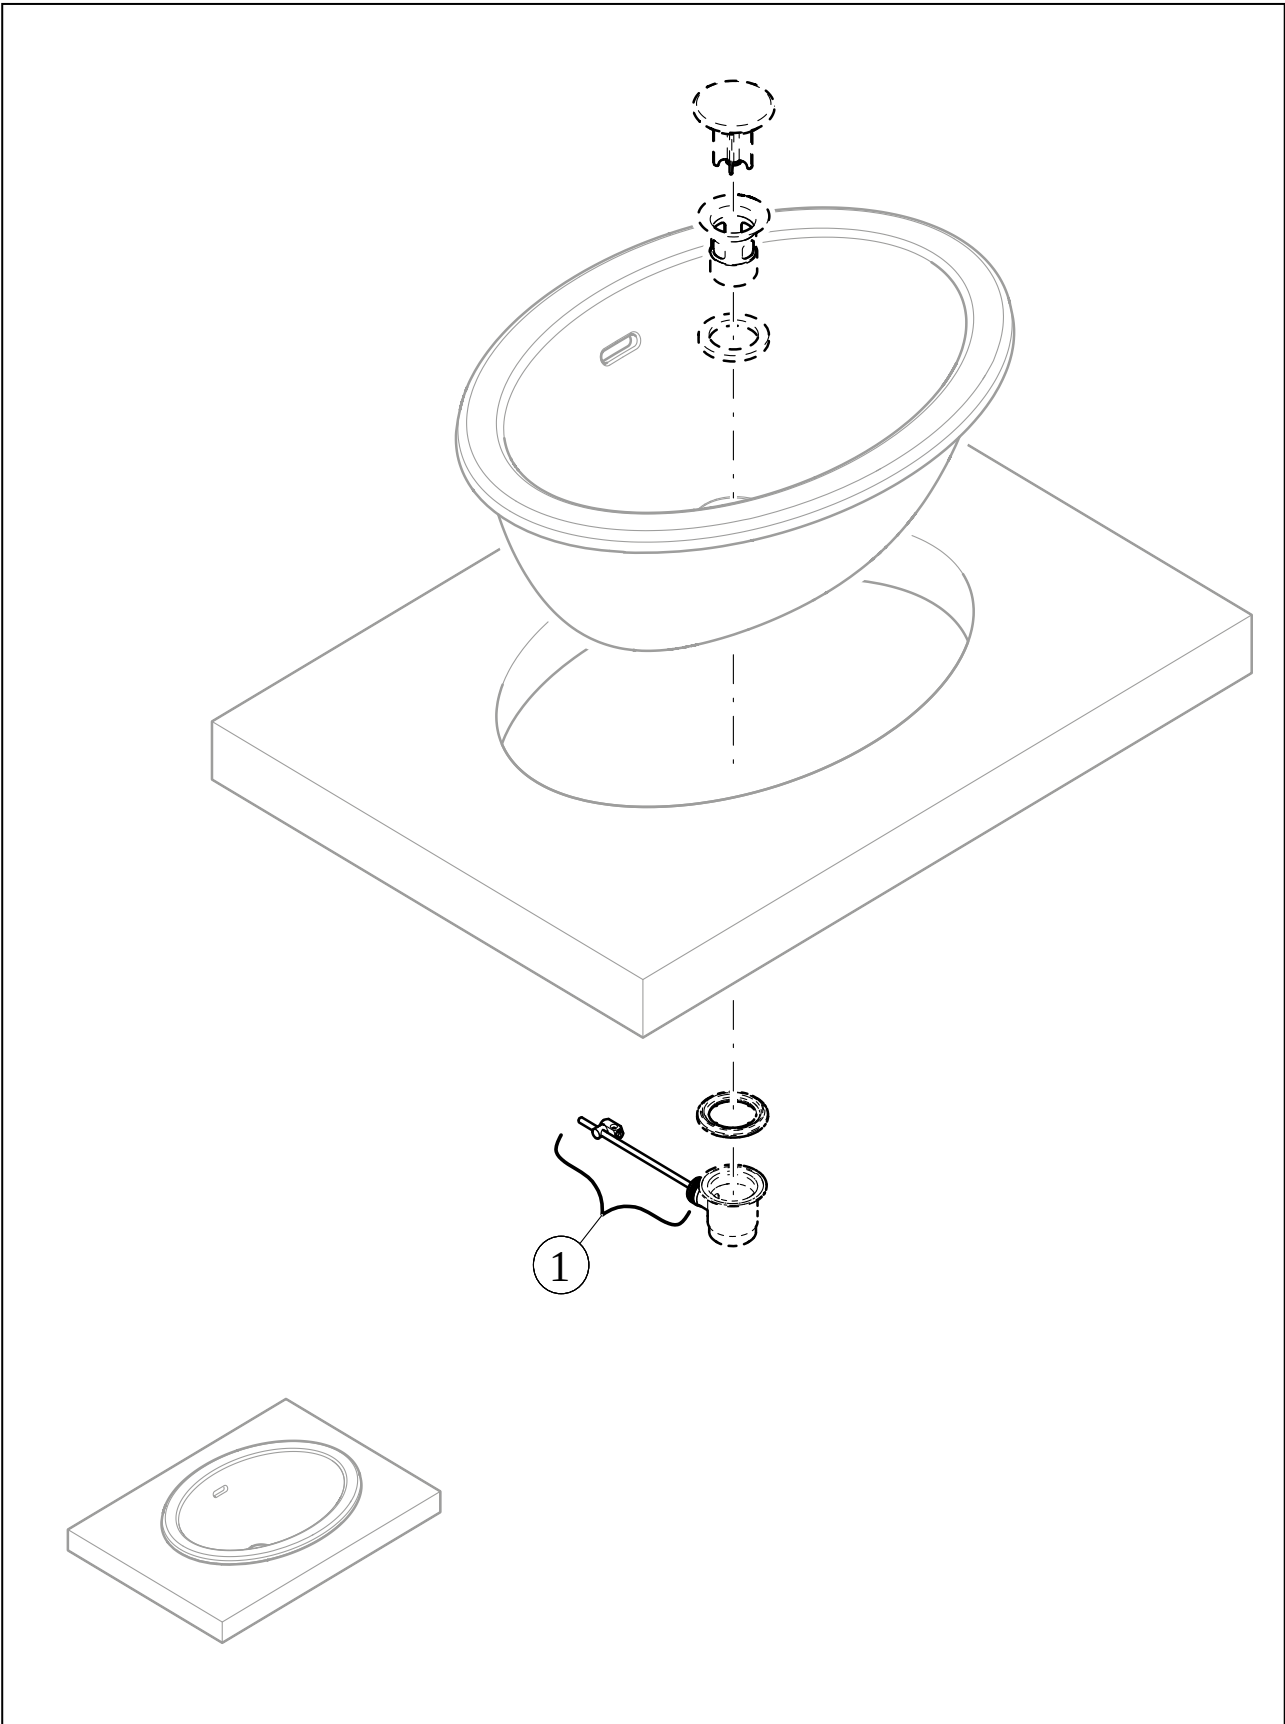

#### 1. POSITION

<b>Article number</b>	<b>4A6300R1</b>
Article title	Villeroy & Boch Loop & Friends Built-in washbasin, 660 x 470 x 220 mm, with overflow, outside surface glazed, White Alpin CeramicPlus
Product designation	Built-in washbasin
Collection	Loop & Friends
Assembly / Assembly type	built-in installation
Scope of delivery	1 x built-in washbasin , 1 x extended ball rod to operate pop-up outlet valve 1 x cut-out template
Length in mm	470
Width in mm	660
Height in mm	220
Interior depth	175
Weight in kg	16,00
express delivery	No
Material	TitanCeram
Surface	glossy
Colour name	White Alpin CeramicPlus
With TitanGlaze	No
With overflow	Yes
EAN number	4062373895863

#### COLOUR DESIGNATION

White Alpin

TECHNICAL DRAWINGS

4A6300R1

EXPLOSION DRAWINGS

**BILL OF MATERIALS**

<b>No.</b>	<b>Article No.</b>	<b>Description</b>	<b>Quantity</b>
1	87470000		1