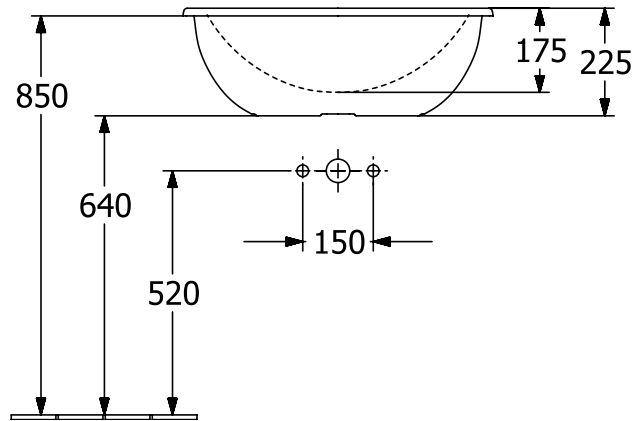

TECHNICAL DRAWINGS

4A630001