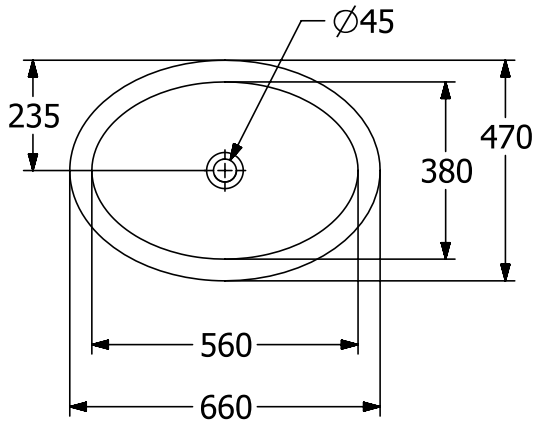

#### 1. POSITION

<b>Article number</b>	<b>4A630001</b>
Article title	Villeroy & Boch Loop & Friends Built-in washbasin, 660 x 470 x 220 mm, with overflow, outside surface glazed, White Alpin
Product designation	Built-in washbasin
Collection	Loop & Friends
Assembly / Assembly type	built-in installation
Scope of delivery	1 x built-in washbasin , 1 x extended ball rod to operate pop-up outlet valve 1 x cut-out template
Length in mm	470
Width in mm	660
Height in mm	220
Interior depth	175
Weight in kg	16,00
express delivery	No
Material	TitanCeram
Surface	glossy
Colour name	White Alpin
With TitanGlaze	No
With overflow	Yes
EAN number	4062373895856

#### COLOUR DESIGNATION

White Alpin

TECHNICAL DRAWINGS

4A630001

EXPLOSION DRAWINGS

---