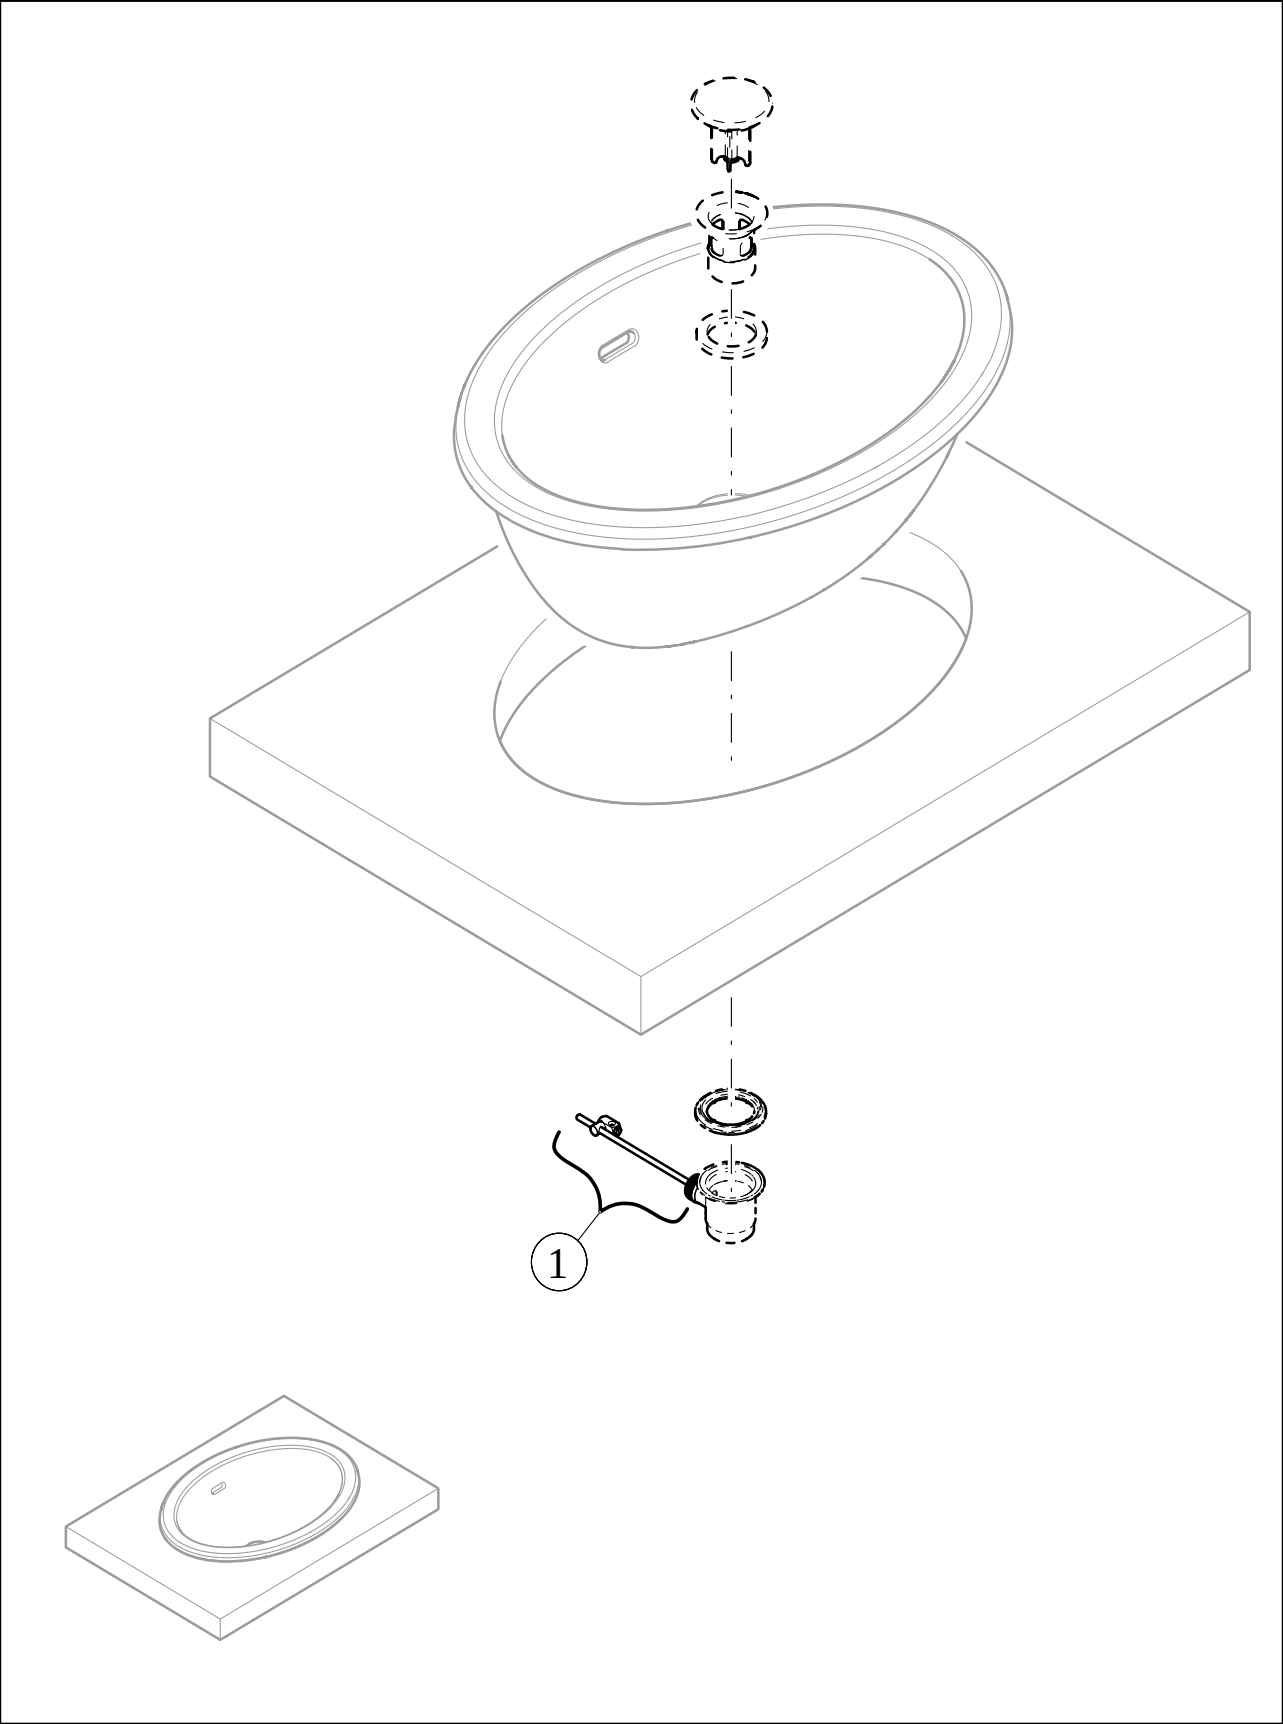

#### 1. POSITION

<b>Article number</b>	<b>4A630001</b>
Article title	Villeroy & Boch Loop & Friends Built-in washbasin, 660 x 470 x 220 mm, with overflow, outside surface glazed, White Alpin
Product designation	Built-in washbasin
Collection	Loop & Friends
Assembly / Assembly type	built-in installation
Scope of delivery	1 x built-in washbasin , 1 x extended ball rod to operate pop-up outlet valve 1 x cut-out template
Length in mm	470
Width in mm	660
Height in mm	220
Interior depth	175
Weight in kg	16,00
express delivery	No
Material	TitanCeram
Surface	glossy
Colour name	White Alpin
With TitanGlaze	No
With overflow	Yes
EAN number	4062373895856

#### COLOUR DESIGNATION

White Alpin

TECHNICAL DRAWINGS

4A630001

EXPLOSION DRAWINGS

---