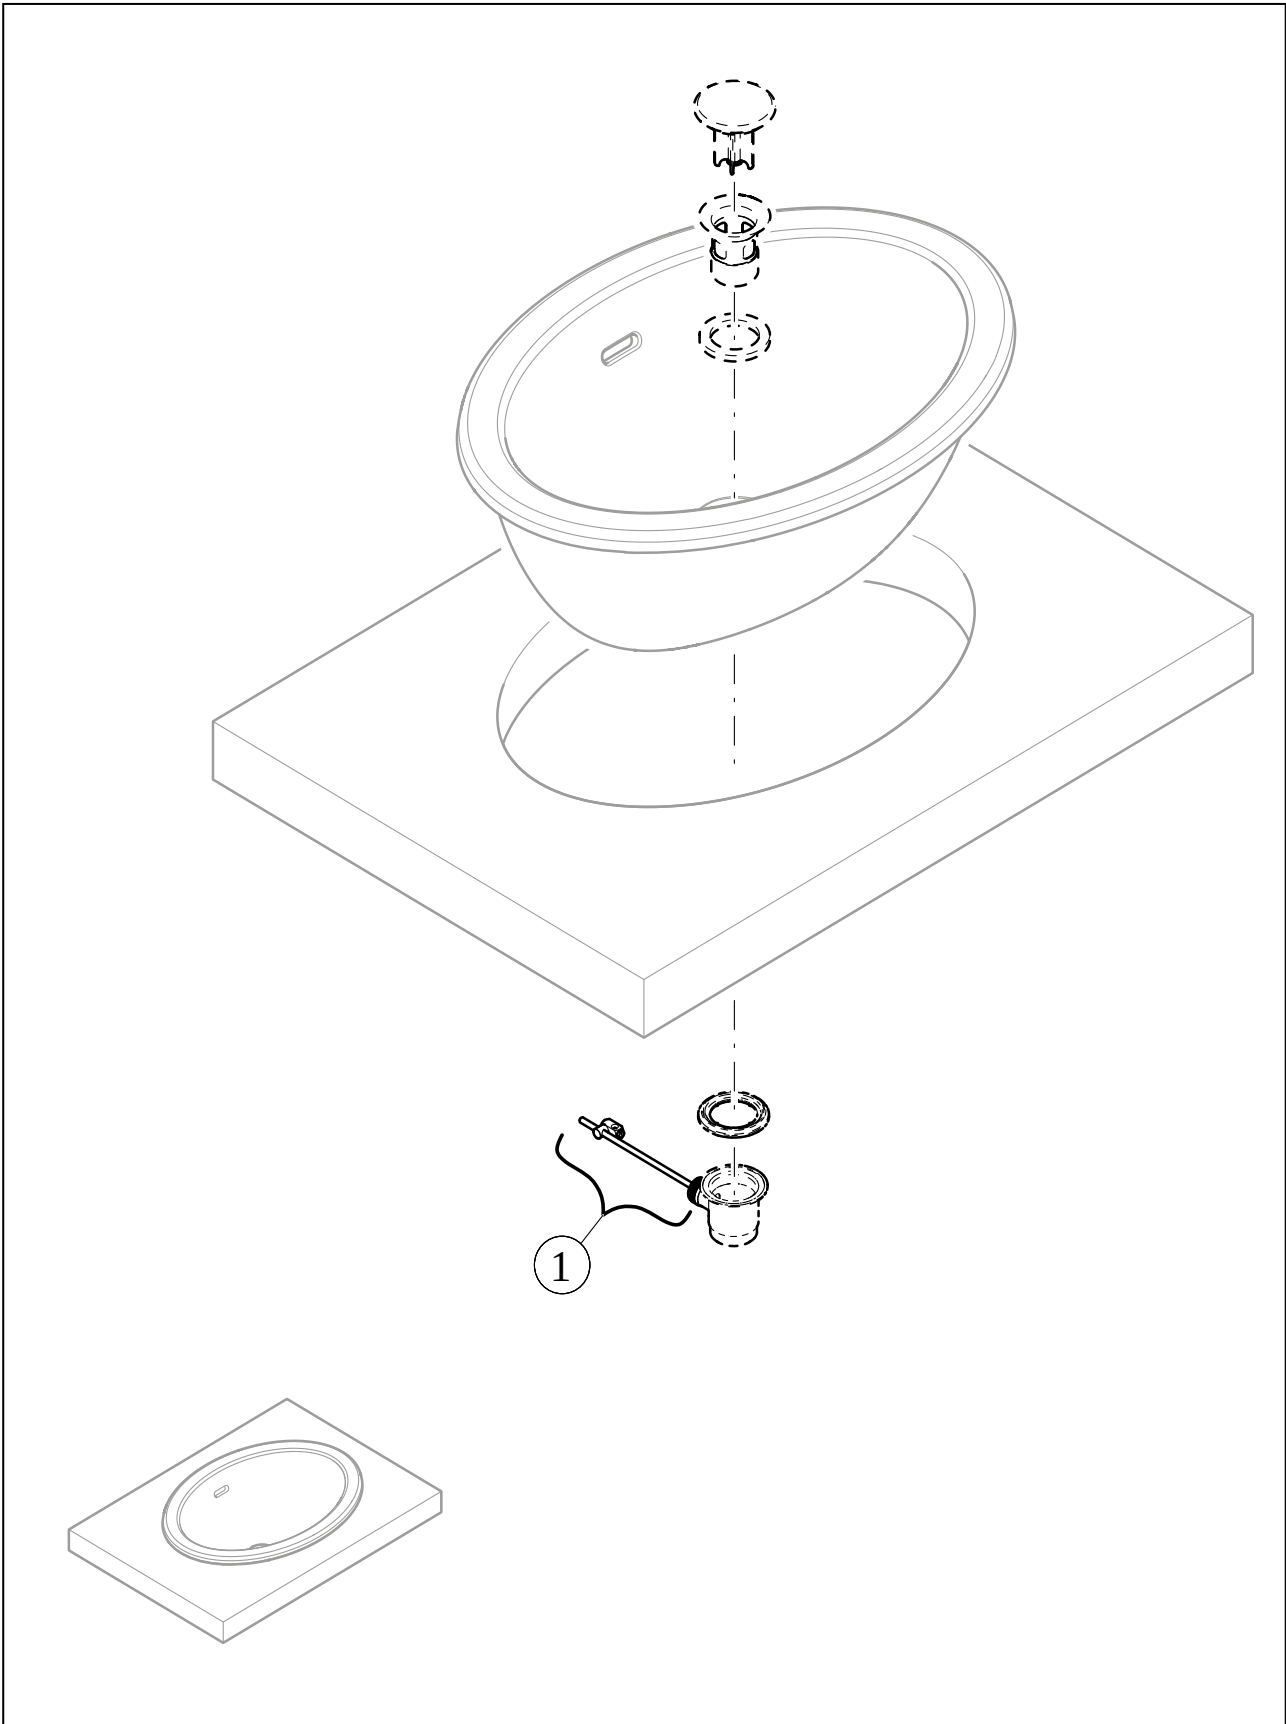

WASHBASINS LOOP & FRIENDS

PRODUCT INFORMATION

1. POSITION

Article number	4A6200R1
Article title	Villeroy & Boch Loop & Friends Built-in washbasin, 570 x 410 x 215 mm, with overflow, outside surface glazed, White Alpin CeramicPlus
Product designation	Built-in washbasin
Collection	Loop & Friends
Assembly / Assembly type	built-in installation
Scope of delivery	1 x built-in washbasin , 1 x extended ball rod to operate pop-up outlet valve 1 x cut-out template
Length in mm	410
Width in mm	570
Height in mm	215
Interior depth	160
Weight in kg	11,80
express delivery	No
Material	TitanCeram
Surface	glossy
Colour name	White Alpin CeramicPlus
With TitanGlaze	No
With overflow	Yes
EAN number	4062373895900

COLOUR

COLOUR DESIGNATION

White Alpin

TECHNICAL DRAWINGS

4A6200R1

EXPLOSION DRAWINGS

BILL OF MATERIALS

No.	Article No.	Description	Quantity
1	87470000		1