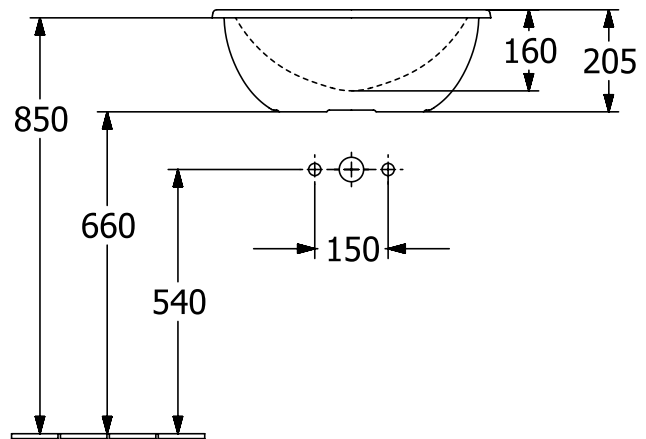

WASHBASINS LOOP & FRIENDS

PRODUCT INFORMATION

1. POSITION

Article number	4A6200R1
Article title	Villeroy & Boch Loop & Friends Built-in washbasin, 570 x 410 x 215 mm, with overflow, outside surface glazed, White Alpin CeramicPlus
Product designation	Built-in washbasin
Collection	Loop & Friends
Assembly / Assembly type	built-in installation
Scope of delivery	1 x built-in washbasin , 1 x extended ball rod to operate pop-up outlet valve 1 x cut-out template
Length in mm	410
Width in mm	570
Height in mm	215
Interior depth	160
Weight in kg	11,80
express delivery	No
Material	TitanCeram
Surface	glossy
Colour name	White Alpin CeramicPlus
With TitanGlaze	No
With overflow	Yes
EAN number	4062373895900

COLOUR

COLOUR DESIGNATION

White Alpin

TECHNICAL DRAWINGS

4A6200R1

EXPLOSION DRAWINGS

BILL OF MATERIALS

No.	Article No.	Description	Quantity
1	87470000		1