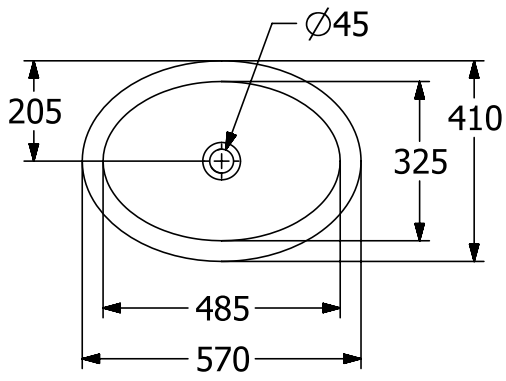

WASHBASINS LOOP & FRIENDS

PRODUCT INFORMATION

1. POSITION

Article number	4A6200R1
Article title	Villeroy & Boch Loop & Friends Built-in washbasin, 570 x 410 x 215 mm, with overflow, outside surface glazed, White Alpin CeramicPlus
Product designation	Built-in washbasin
Collection	Loop & Friends
Assembly / Assembly type	built-in installation
Scope of delivery	1 x built-in washbasin , 1 x extended ball rod to operate pop-up outlet valve 1 x cut-out template
Length in mm	410
Width in mm	570
Height in mm	215
Interior depth	160
Weight in kg	11,80
express delivery	No
Material	TitanCeram
Surface	glossy
Colour name	White Alpin CeramicPlus
With TitanGlaze	No
With overflow	Yes
EAN number	4062373895900

COLOUR

COLOUR DESIGNATION

White Alpin

TECHNICAL DRAWINGS

4A6200R1

EXPLOSION DRAWINGS

BILL OF MATERIALS

No.	Article No.	Description	Quantity
1	87470000		1