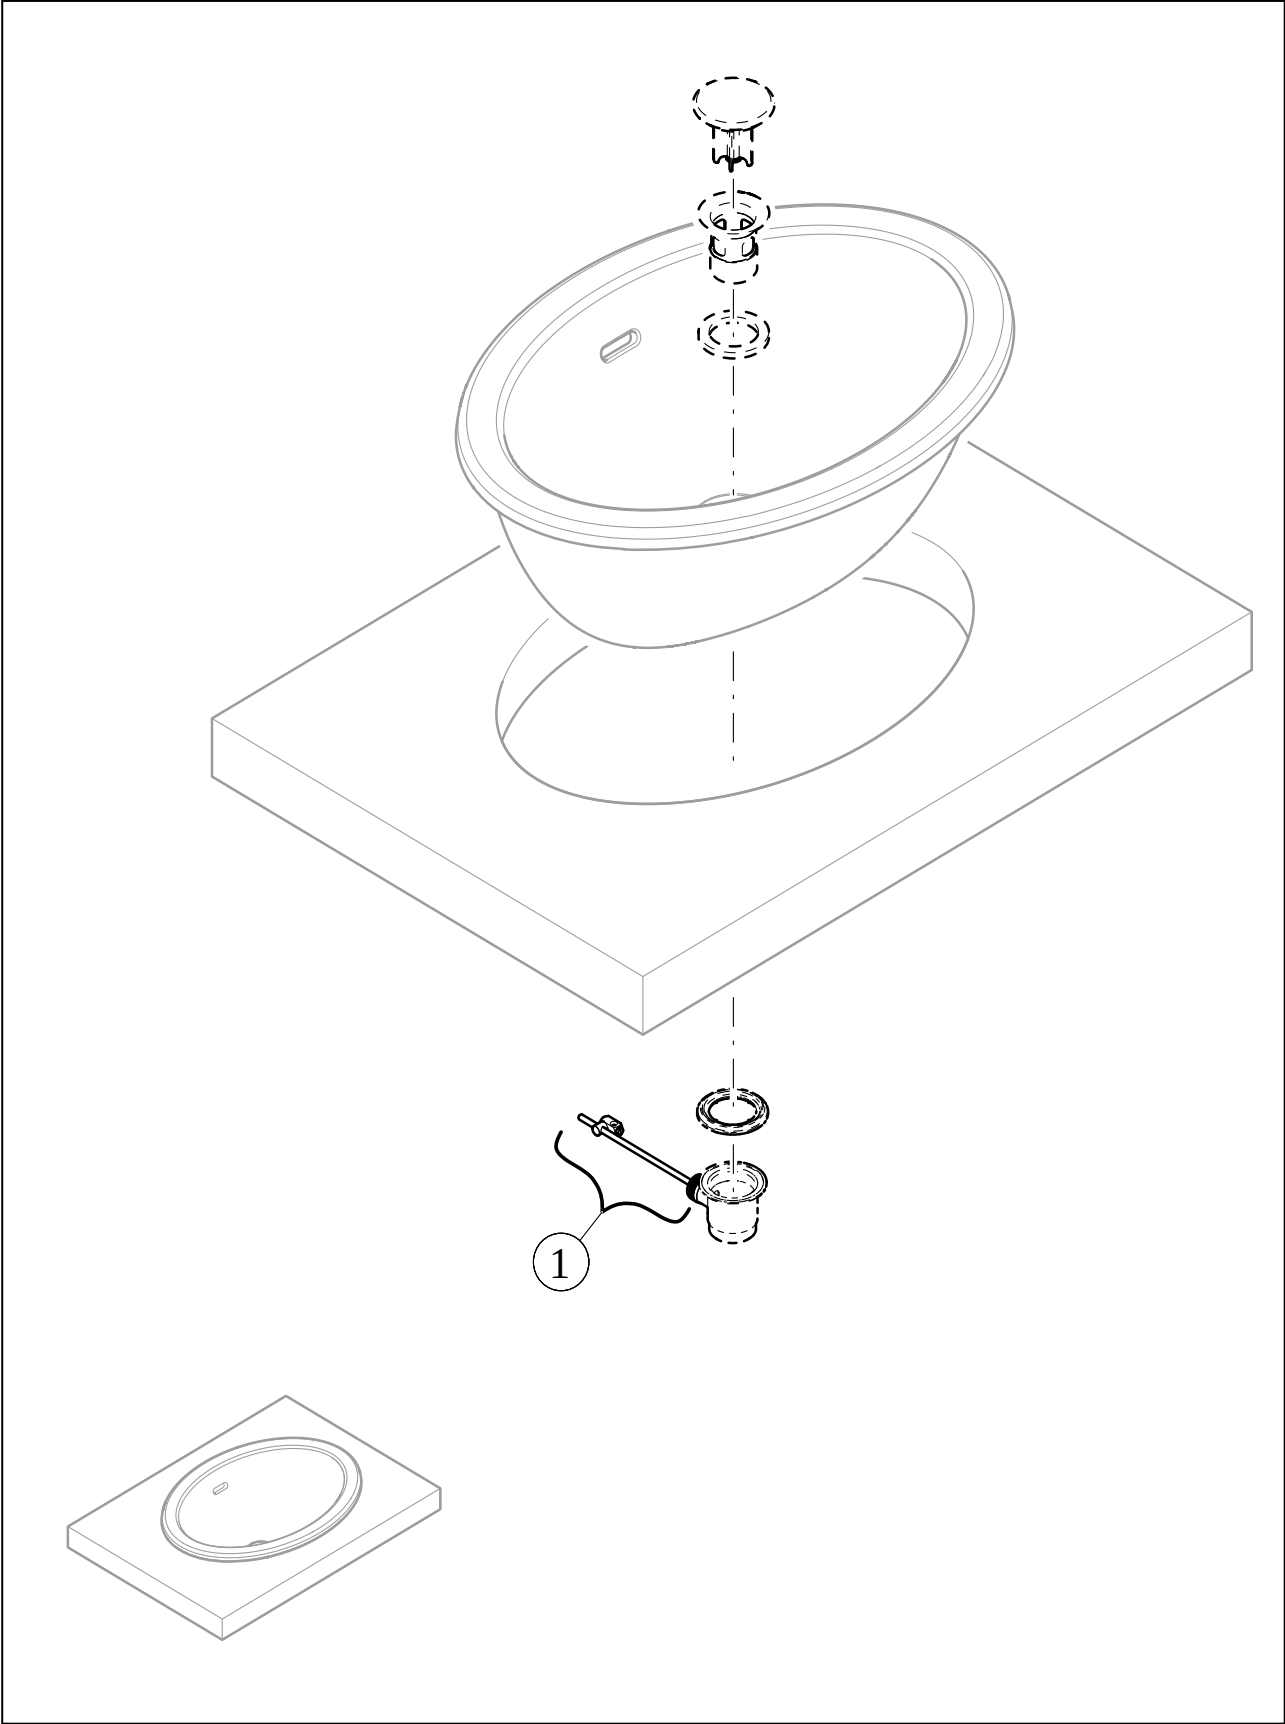

#### 1. POSITION

<b>Article number</b>	<b>4A620001</b>
Article title	Villeroy & Boch Loop & Friends Built-in washbasin, 570 x 410 x 215 mm, with overflow, outside surface glazed, White Alpin
Product designation	Built-in washbasin
Collection	Loop & Friends
Assembly / Assembly type	built-in installation
Scope of delivery	1 x built-in washbasin , 1 x extended ball rod to operate pop-up outlet valve 1 x cut-out template
Length in mm	410
Width in mm	570
Height in mm	215
Interior depth	160
Weight in kg	11,80
express delivery	No
Material	TitanCeram
Surface	glossy
Colour name	White Alpin
With TitanGlaze	No
With overflow	Yes
EAN number	4062373895894

#### COLOUR DESIGNATION

White Alpin

TECHNICAL DRAWINGS

4A620001

EXPLOSION DRAWINGS

BILL OF MATERIALS

No.	Article No.	Description	Quantity
1	87470000		1