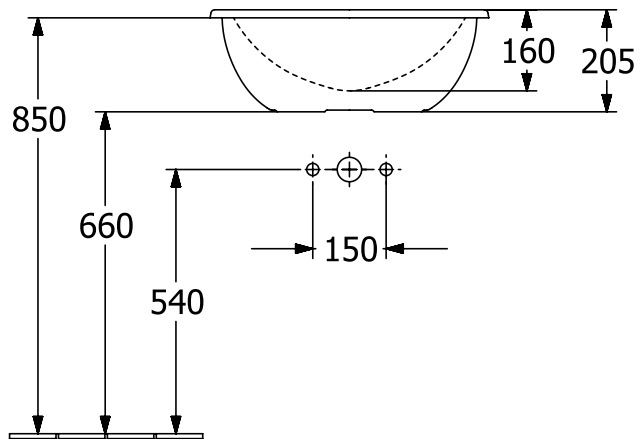

#### 1. POSITION

<b>Article number</b>	<b>4A620001</b>
Article title	Villeroy & Boch Loop & Friends Built-in washbasin, 570 x 410 x 215 mm, with overflow, outside surface glazed, White Alpin
Product designation	Built-in washbasin
Collection	Loop & Friends
Assembly / Assembly type	built-in installation
Scope of delivery	1 x built-in washbasin , 1 x extended ball rod to operate pop-up outlet valve 1 x cut-out template
Length in mm	410
Width in mm	570
Height in mm	215
Interior depth	160
Weight in kg	11,80
express delivery	No
Material	TitanCeram
Surface	glossy
Colour name	White Alpin
With TitanGlaze	No
With overflow	Yes
EAN number	4062373895894

#### COLOUR DESIGNATION

White Alpin

TECHNICAL DRAWINGS

4A620001

EXPLOSION DRAWINGS

BILL OF MATERIALS

No.	Article No.	Description	Quantity
1	87470000		1