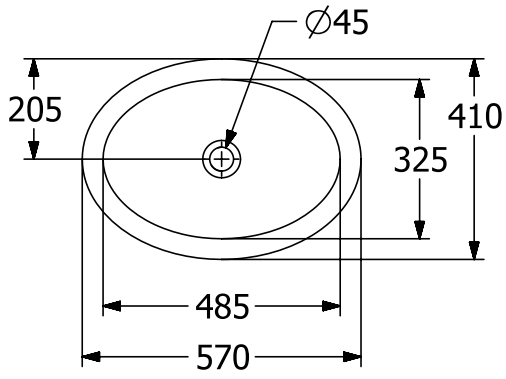

#### 1. POSITION

<b>Article number</b>	<b>4A620001</b>
Article title	Villeroy & Boch Loop & Friends Built-in washbasin, 570 x 410 x 215 mm, with overflow, outside surface glazed, White Alpin
Product designation	Built-in washbasin
Collection	Loop & Friends
Assembly / Assembly type	built-in installation
Scope of delivery	1 x built-in washbasin , 1 x extended ball rod to operate pop-up outlet valve 1 x cut-out template
Length in mm	410
Width in mm	570
Height in mm	215
Interior depth	160
Weight in kg	11,80
express delivery	No
Material	TitanCeram
Surface	glossy
Colour name	White Alpin
With TitanGlaze	No
With overflow	Yes
EAN number	4062373895894

### COLOUR

#### COLOUR DESIGNATION

White Alpin

TECHNICAL DRAWINGS

4A620001

EXPLOSION DRAWINGS

BILL OF MATERIALS

No.	Article No.	Description	Quantity
1	87470000		1