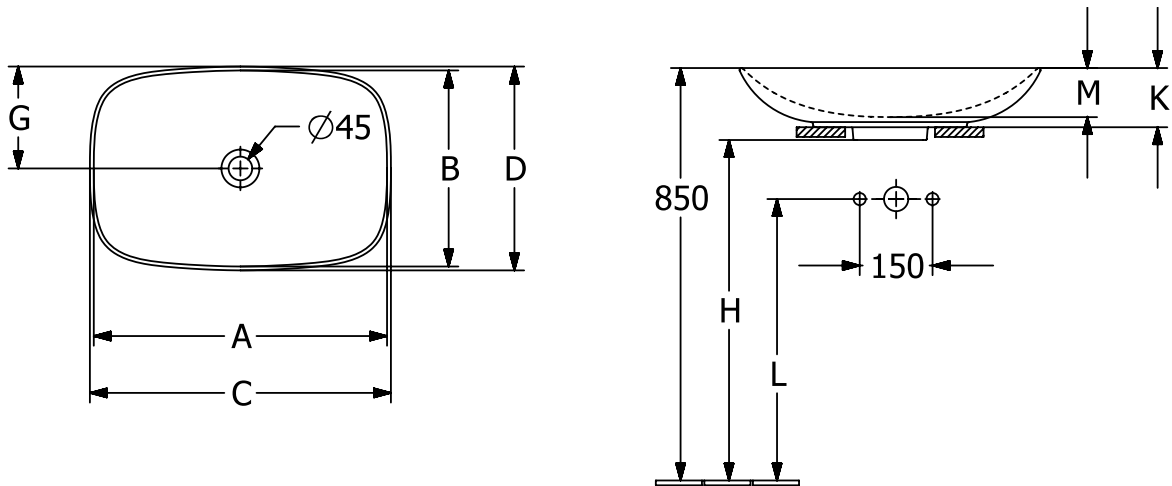

WASHBASINS LOOP & FRIENDS

PRODUCT INFORMATION

1. POSITION

Article number	4A5001R1
Article title	Villeroy & Boch Loop & Friends Surface-mounted washbasin, 620 x 420 x 120 mm, without overflow, White Alpin CeramicPlus
Product designation	Surface-mounted washbasin
Collection	Loop & Friends
Assembly / Assembly type	Surface-mounted
Scope of delivery	1 x surface-mounted washbasin , 1 x fastening set 1 x cut-out template
Length in mm	420
Width in mm	620
Height in mm	120
Interior depth	100
Weight in kg	12,30
express delivery	No
Suitable for	Wall-mounted tap fittings, Matching Villeroy&Boch furniture Tap fitting with raised base
Material	TitanCeram
Surface	glossy
Colour name	White Alpin CeramicPlus
With TitanGlaze	No
With overflow	No
EAN number	4062373850015

COLOUR

COLOUR DESIGNATION

White Alpin

TECHNICAL DRAWINGS

4A5001R1

	A	B	C	D	G	H	K	L	M
4A4900	545	365	560	380	190	700	120	580	100
4A4901	545	365	560	380	190	700	120	580	100
4A5000	610	410	630	430	215	710	120	580	95
4A5001	610	410	630	430	215	710	120	580	95

EXPLOSION DRAWINGS

BILL OF MATERIALS

No.	Article No.	Description	Quantity
1	92221700	Fastening set	1