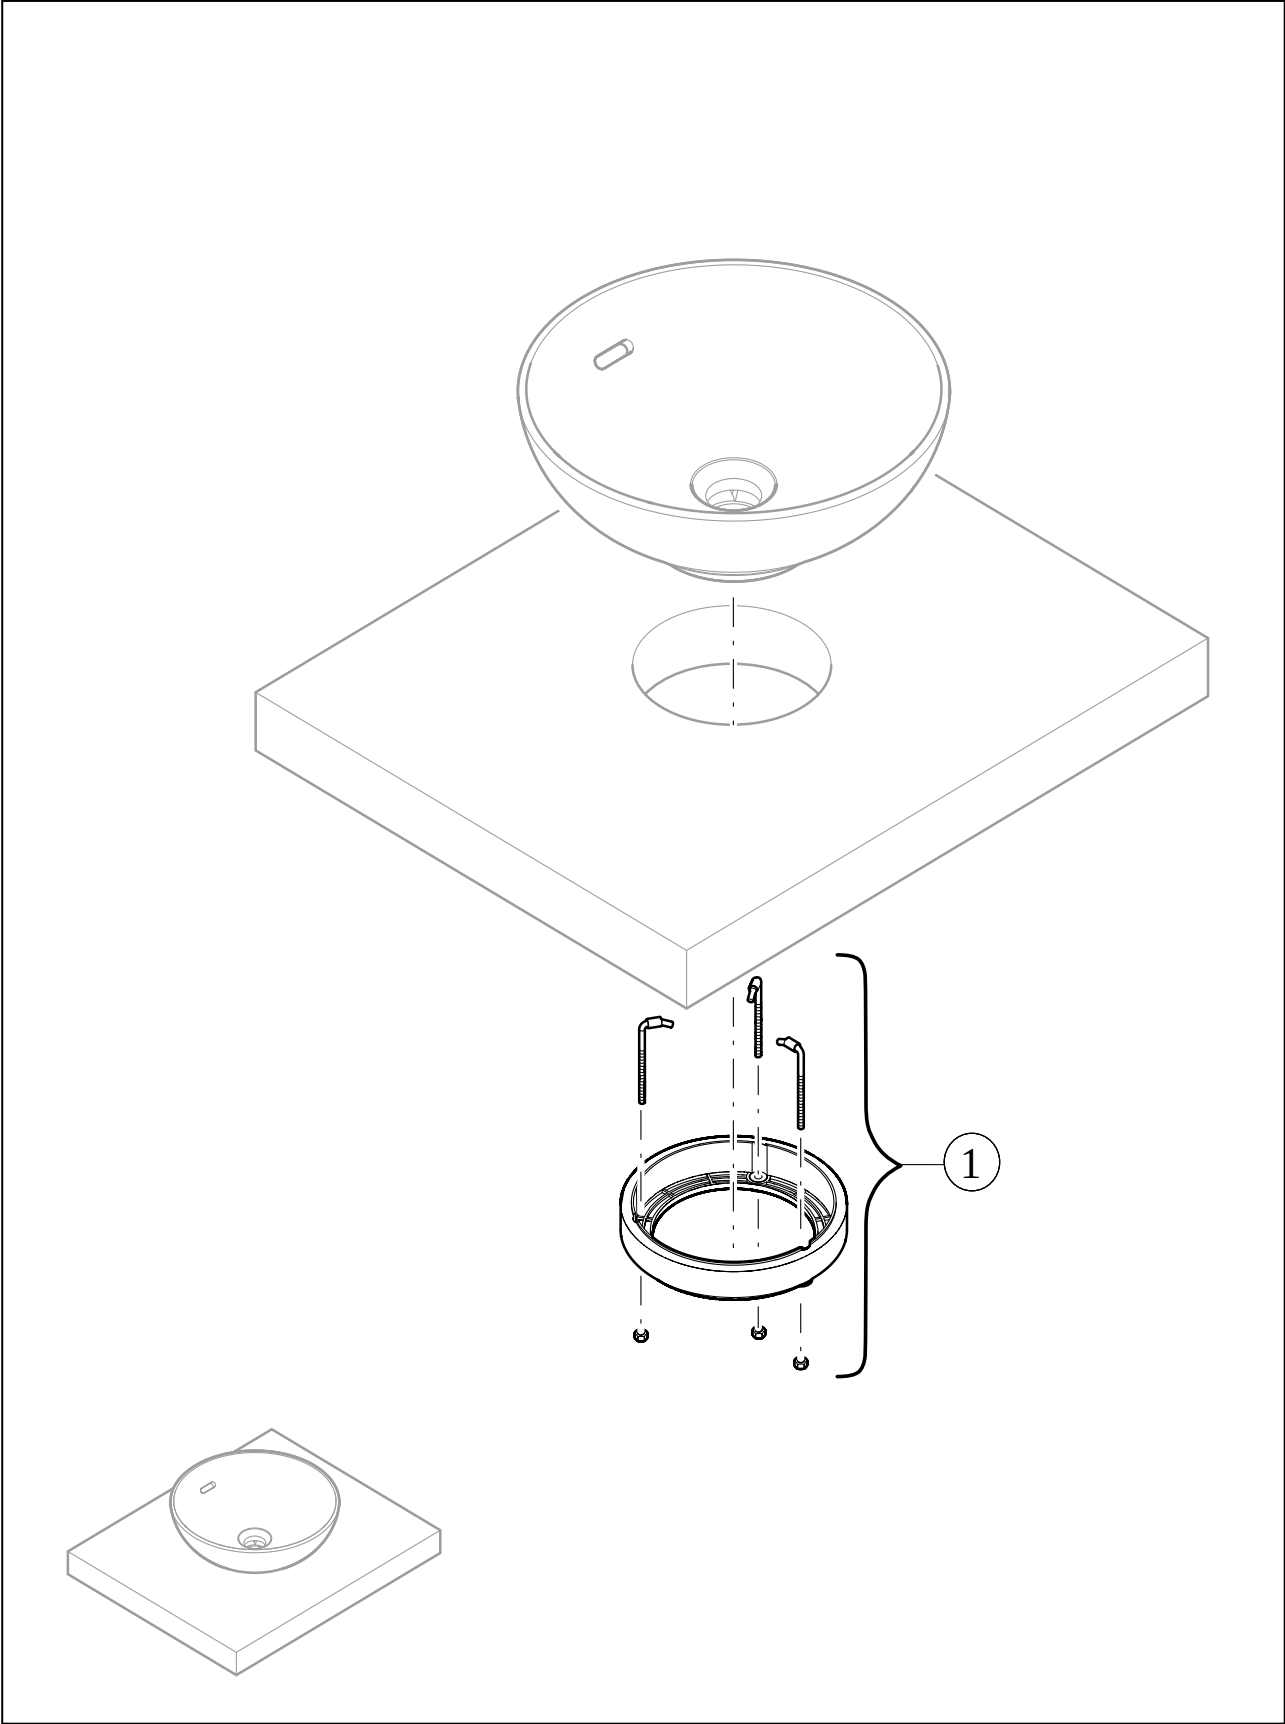

WASHBASINS LOOP & FRIENDS

PRODUCT INFORMATION

1. POSITION

Article number	4A5001R1
Article title	Villeroy & Boch Loop & Friends Surface-mounted washbasin, 620 x 420 x 120 mm, without overflow, White Alpin CeramicPlus
Product designation	Surface-mounted washbasin
Collection	Loop & Friends
Assembly / Assembly type	Surface-mounted
Scope of delivery	1 x surface-mounted washbasin , 1 x fastening set 1 x cut-out template
Length in mm	420
Width in mm	620
Height in mm	120
Interior depth	100
Weight in kg	12,30
express delivery	No
Suitable for	Wall-mounted tap fittings, Matching Villeroy&Boch furniture Tap fitting with raised base
Material	TitanCeram
Surface	glossy
Colour name	White Alpin CeramicPlus
With TitanGlaze	No
With overflow	No
EAN number	4062373850015

COLOUR

COLOUR DESIGNATION

White Alpin

TECHNICAL DRAWINGS

4A5001R1

	A	B	C	D	G	H	K	L	M
4A4900	545	365	560	380	190	700	120	580	100
4A4901	545	365	560	380	190	700	120	580	100
4A5000	610	410	630	430	215	710	120	580	95
4A5001	610	410	630	430	215	710	120	580	95

EXPLOSION DRAWINGS

BILL OF MATERIALS

No.	Article No.	Description	Quantity
1	92221700	Fastening set	1