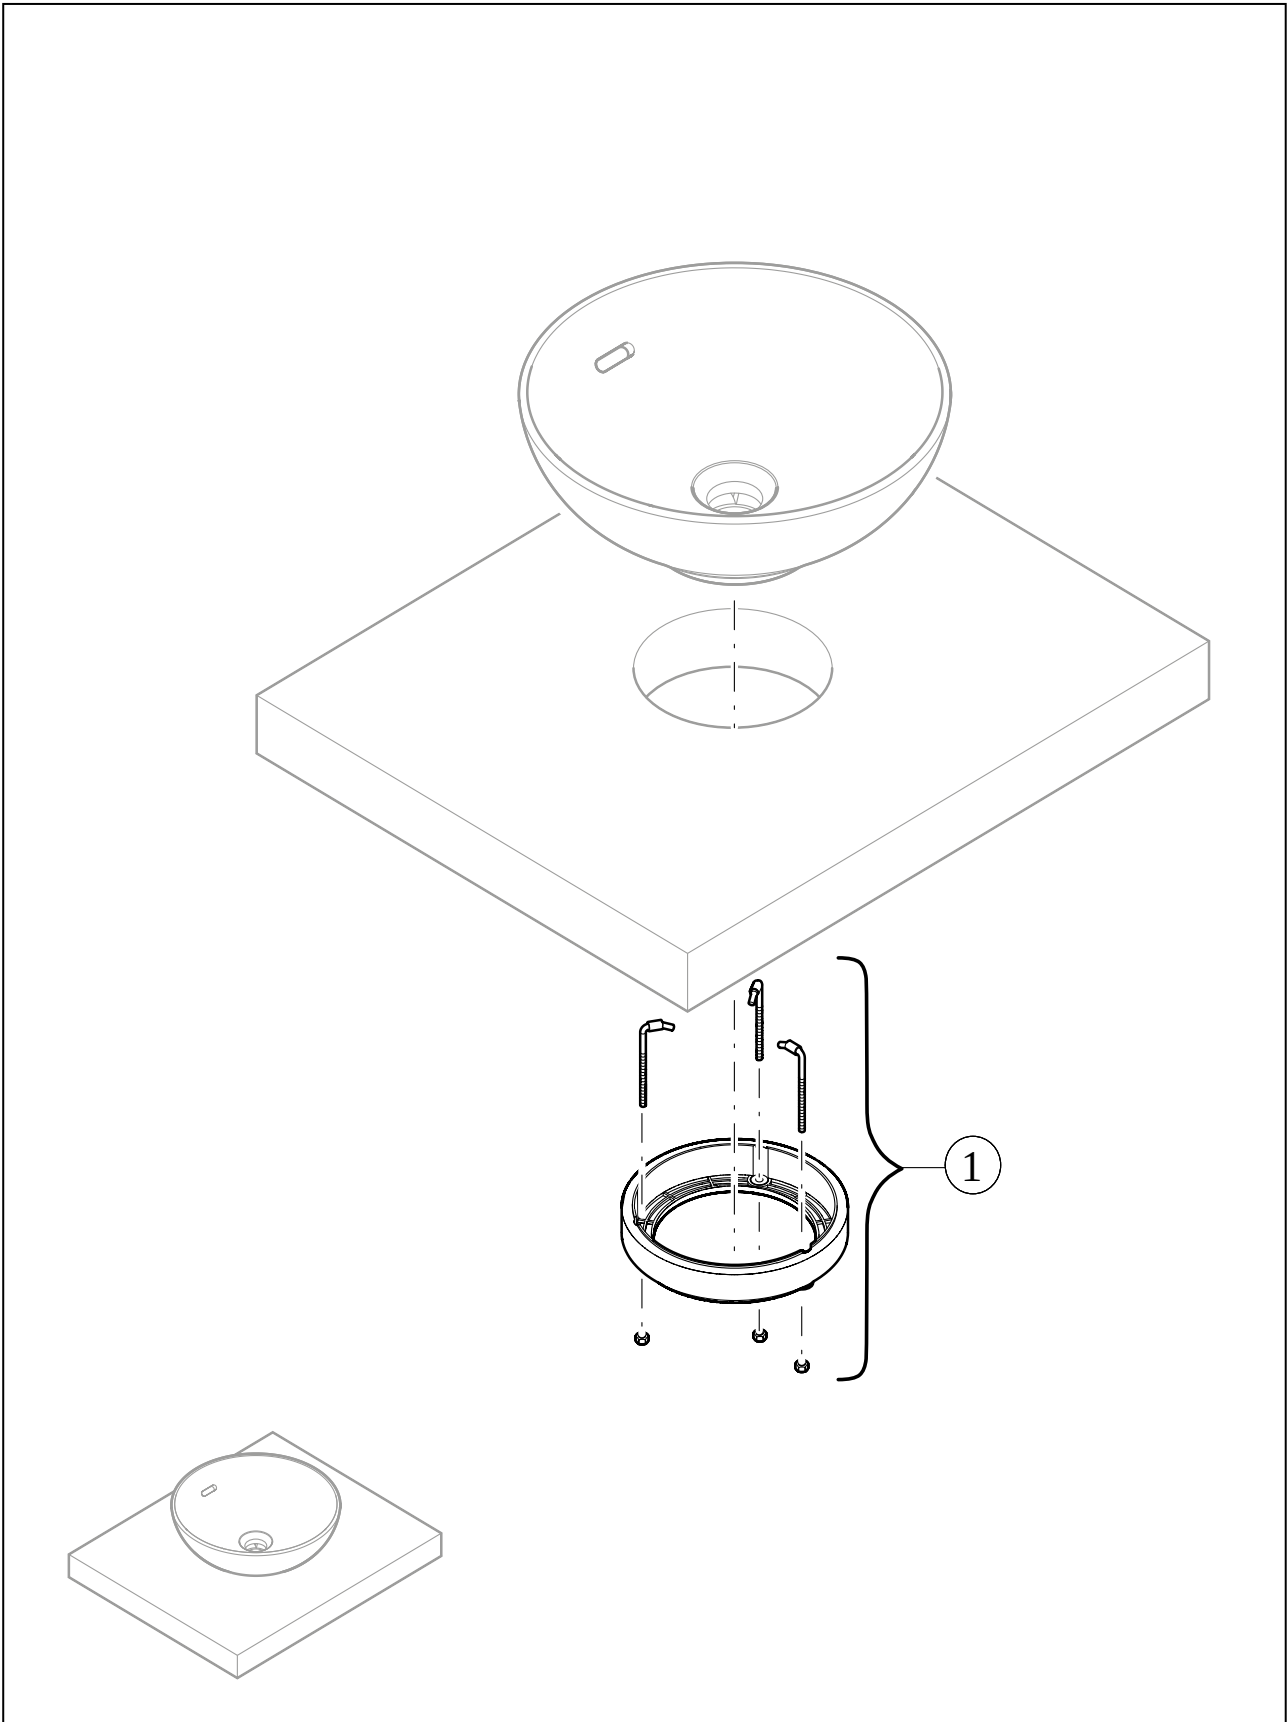

WASHBASINS LOOP & FRIENDS

PRODUCT INFORMATION

1. POSITION

Article number	4A5001AM
Article title	Villeroy & Boch Loop & Friends Surface-mounted washbasin, 620 x 420 x 120 mm, without overflow, Almond CeramicPlus
Product designation	Surface-mounted washbasin
Collection	Loop & Friends
Assembly / Assembly type	Surface-mounted
Scope of delivery	1 x surface-mounted washbasin , 1 x fastening set 1 x cut-out template
Length in mm	420
Width in mm	620
Height in mm	120
Interior depth	100
Weight in kg	12,30
express delivery	No
Suitable for	Wall-mounted tap fittings, Matching Villeroy&Boch furniture Tap fitting with raised base
Material	TitanCeram
Surface	matt
Colour name	Almond CeramicPlus
With TitanGlaze	Yes
With overflow	No
EAN number	4062373849392

COLOUR

COLOUR DESIGNATION

Almond

TECHNICAL DRAWINGS

4A5001AM

	A	B	C	D	G	H	K	L	M
4A4900	545	365	560	380	190	700	120	580	100
4A4901	545	365	560	380	190	700	120	580	100
4A5000	610	410	630	430	215	710	120	580	95
4A5001	610	410	630	430	215	710	120	580	95

EXPLOSION DRAWINGS

BILL OF MATERIALS

No.	Article No.	Description	Quantity
1	92221700	Fastening set	1