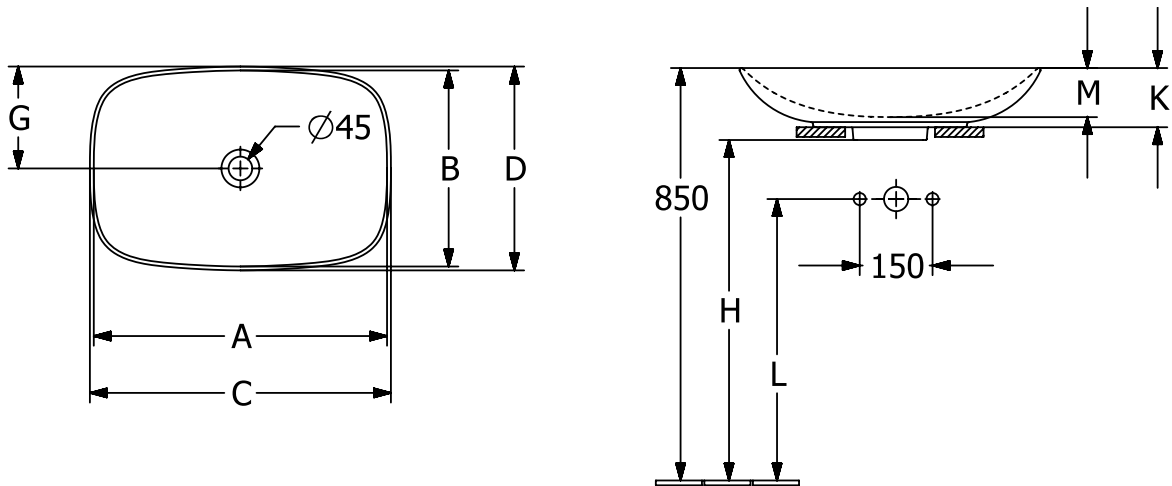

WASHBASINS LOOP & FRIENDS

PRODUCT INFORMATION

1. POSITION

Article number	4A5001AM
Article title	Villeroy & Boch Loop & Friends Surface-mounted washbasin, 620 x 420 x 120 mm, without overflow, Almond CeramicPlus
Product designation	Surface-mounted washbasin
Collection	Loop & Friends
Assembly / Assembly type	Surface-mounted
Scope of delivery	1 x surface-mounted washbasin , 1 x fastening set 1 x cut-out template
Length in mm	420
Width in mm	620
Height in mm	120
Interior depth	100
Weight in kg	12,30
express delivery	No
Suitable for	Wall-mounted tap fittings, Matching Villeroy&Boch furniture Tap fitting with raised base
Material	TitanCeram
Surface	matt
Colour name	Almond CeramicPlus
With TitanGlaze	Yes
With overflow	No
EAN number	4062373849392

COLOUR

COLOUR DESIGNATION

Almond

TECHNICAL DRAWINGS

4A5001AM

	A	B	C	D	G	H	K	L	M
4A4900	545	365	560	380	190	700	120	580	100
4A4901	545	365	560	380	190	700	120	580	100
4A5000	610	410	630	430	215	710	120	580	95
4A5001	610	410	630	430	215	710	120	580	95

EXPLOSION DRAWINGS

BILL OF MATERIALS

No.	Article No.	Description	Quantity
1	92221700	Fastening set	1