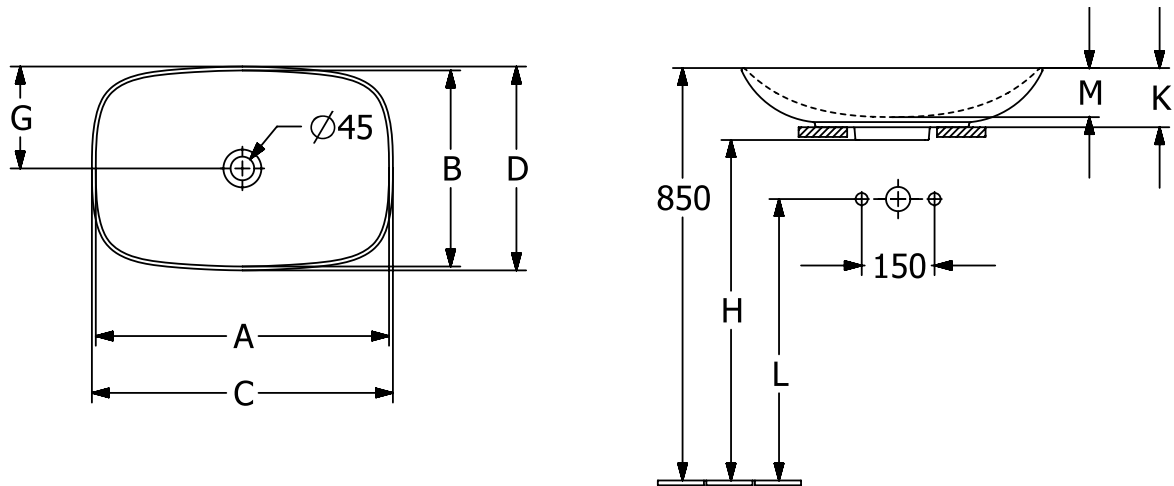

#### 1. POSITION

<b>Article number</b>	<b>4A500101</b>
Article title	Villeroy & Boch Loop & Friends Surface-mounted washbasin, 620 x 420 x 120 mm, without overflow, White Alpin
Product designation	Surface-mounted washbasin
Collection	Loop & Friends
Assembly / Assembly type	Surface-mounted
Scope of delivery	1 x surface-mounted washbasin , 1 x fastening set 1 x cut-out template
Length in mm	420
Width in mm	620
Height in mm	120
Interior depth	100
Weight in kg	12,30
express delivery	No
Suitable for	Wall-mounted tap fittings, Matching Villeroy&Boch furniture Tap fitting with raised base
Material	TitanCeram
Surface	glossy
Colour name	White Alpin
With TitanGlaze	No
With overflow	No
EAN number	4062373849385

#### COLOUR DESIGNATION

White Alpin

TECHNICAL DRAWINGS

4A500101

	A	B	C	D	G	H	K	L	M
4A4900	545	365	560	380	190	700	120	580	100
4A4901	545	365	560	380	190	700	120	580	100
4A5000	610	410	630	430	215	710	120	580	95
4A5001	610	410	630	430	215	710	120	580	95