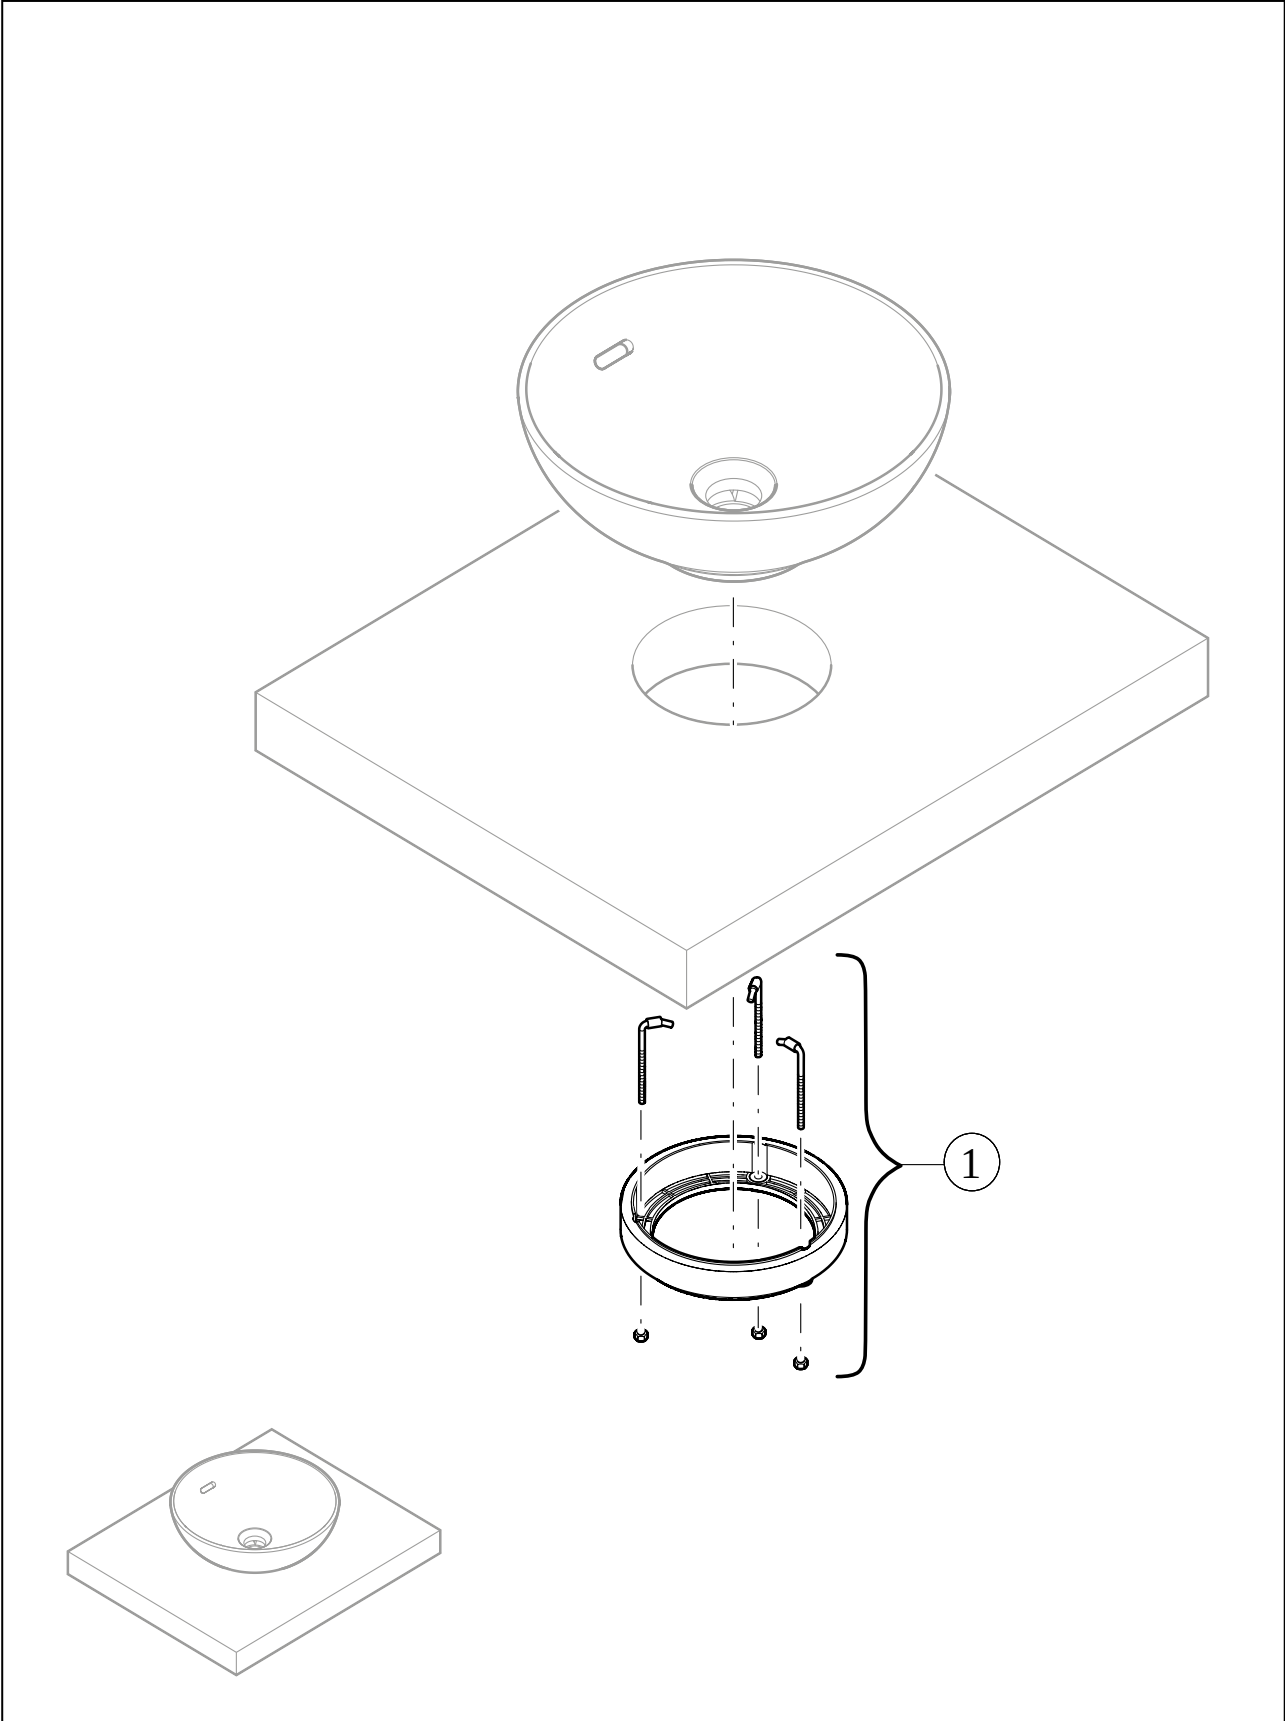

#### 1. POSITION

<b>Article number</b>	<b>4A500101</b>
Article title	Villeroy & Boch Loop & Friends Surface-mounted washbasin, 620 x 420 x 120 mm, without overflow, White Alpin
Product designation	Surface-mounted washbasin
Collection	Loop & Friends
Assembly / Assembly type	Surface-mounted
Scope of delivery	1 x surface-mounted washbasin , 1 x fastening set 1 x cut-out template
Length in mm	420
Width in mm	620
Height in mm	120
Interior depth	100
Weight in kg	12,30
express delivery	No
Suitable for	Wall-mounted tap fittings, Matching Villeroy&Boch furniture Tap fitting with raised base
Material	TitanCeram
Surface	glossy
Colour name	White Alpin
With TitanGlaze	No
With overflow	No
EAN number	4062373849385

#### COLOUR DESIGNATION

White Alpin

TECHNICAL DRAWINGS

4A500101

	A	B	C	D	G	H	K	L	M
4A4900	545	365	560	380	190	700	120	580	100
4A4901	545	365	560	380	190	700	120	580	100
4A5000	610	410	630	430	215	710	120	580	95
4A5001	610	410	630	430	215	710	120	580	95

EXPLOSION DRAWINGS