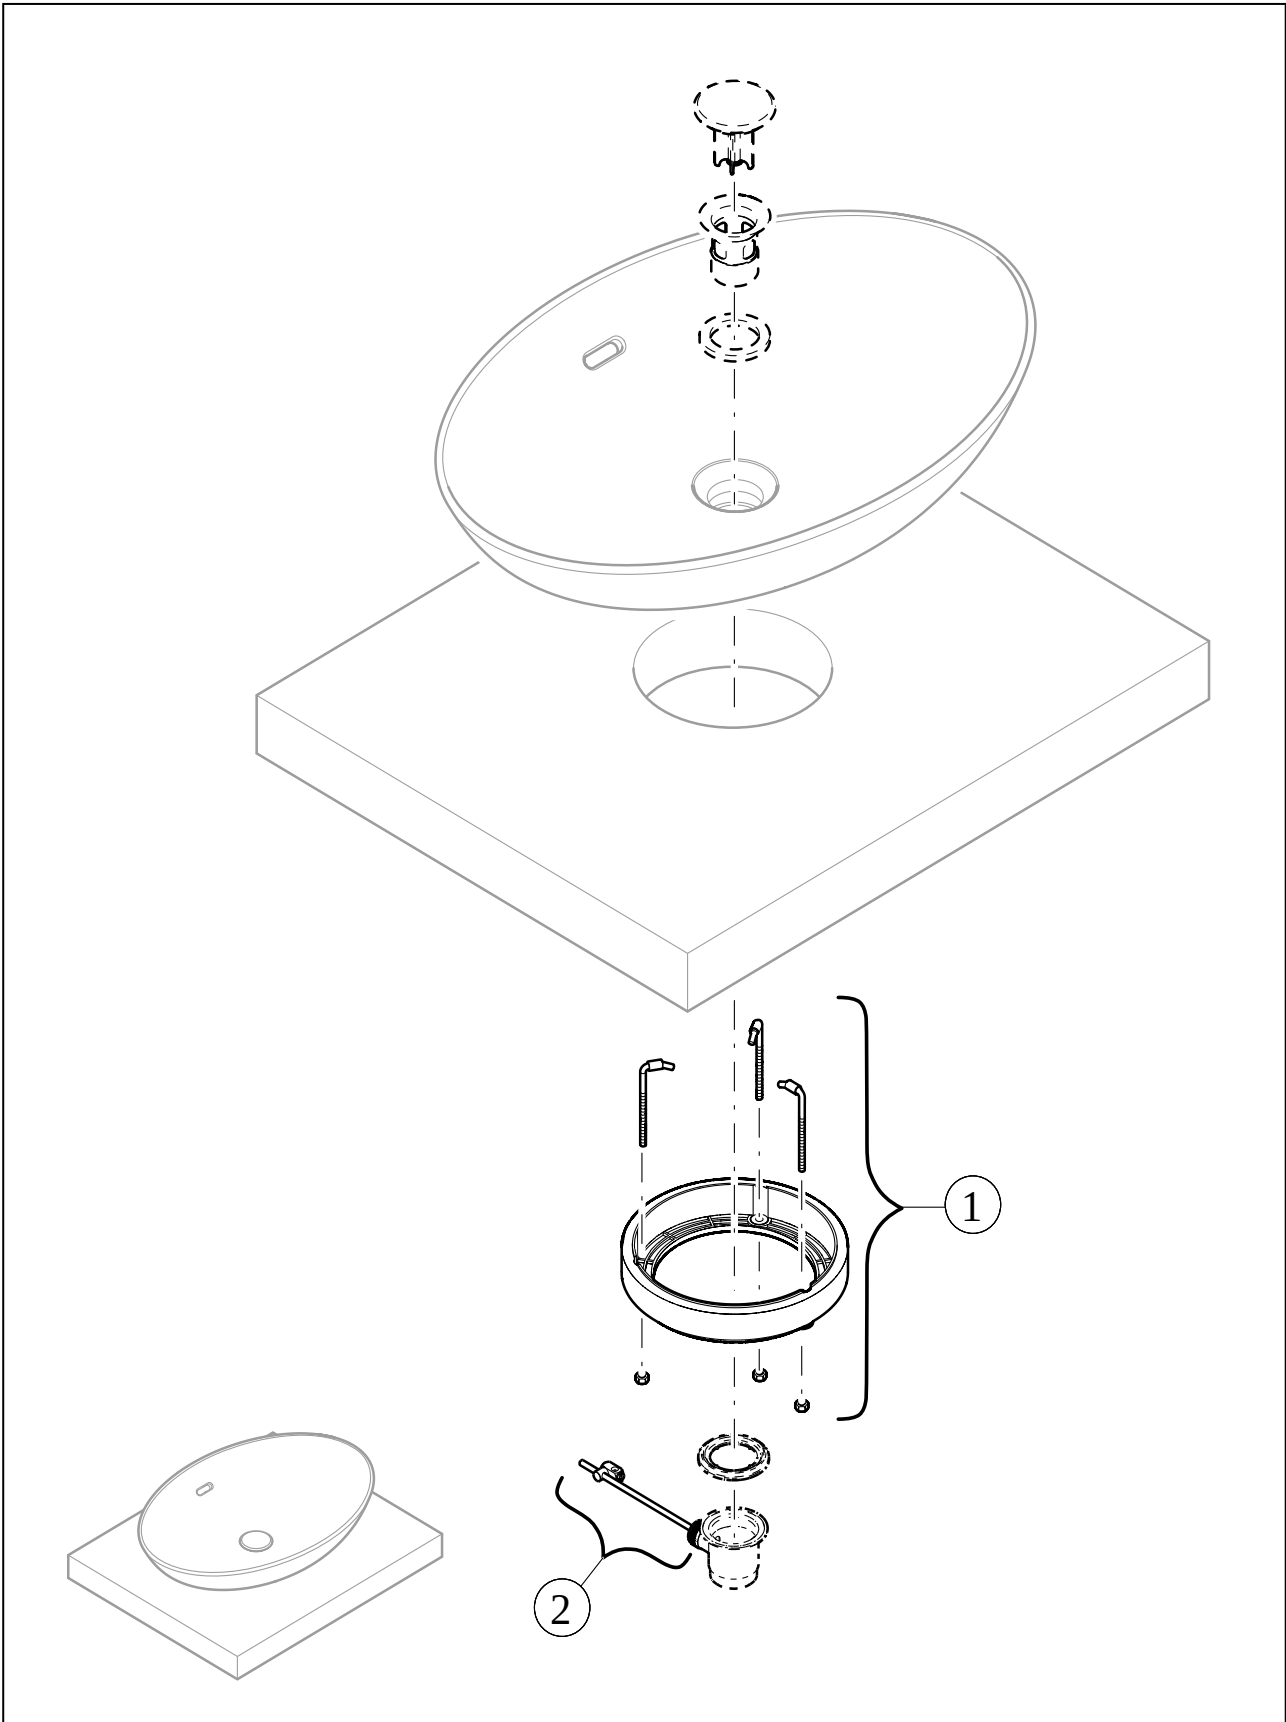

#### 1. POSITION

<b>Article number</b>	<b>4A5000R1</b>
Article title	Villeroy & Boch Loop & Friends Surface-mounted washbasin, 620 x 420 x 120 mm, with overflow, White Alpin CeramicPlus
Product designation	Surface-mounted washbasin
Collection	Loop & Friends
Assembly / Assembly type	Surface-mounted
Scope of delivery	1 x surface-mounted washbasin , 1 x extended ball rod to operate pop-up outlet valve 1 x fastening set 1 x cut- out template
Length in mm	420
Width in mm	620
Height in mm	120
Interior depth	100
Weight in kg	12,30
express delivery	No
Suitable for	Wall-mounted tap fittings, Matching Villeroy&Boch furniture Tap fitting with raised base
Material	TitanCeram
Surface	glossy
Colour name	White Alpin CeramicPlus
With TitanGlaze	No
With overflow	Yes
EAN number	4062373849354

#### COLOUR DESIGNATION

White Alpin

TECHNICAL DRAWINGS

4A5000R1

	A	B	C	D	G	H	K	L	M
4A4900	545	365	560	380	190	700	120	580	100
4A4901	545	365	560	380	190	700	120	580	100
4A5000	610	410	630	430	215	710	120	580	95
4A5001	610	410	630	430	215	710	120	580	95

EXPLOSION DRAWINGS

**BILL OF MATERIALS**

No.	Article No.	Description	Quantity
2	87470000		1
1	92221700	Fastening set	1