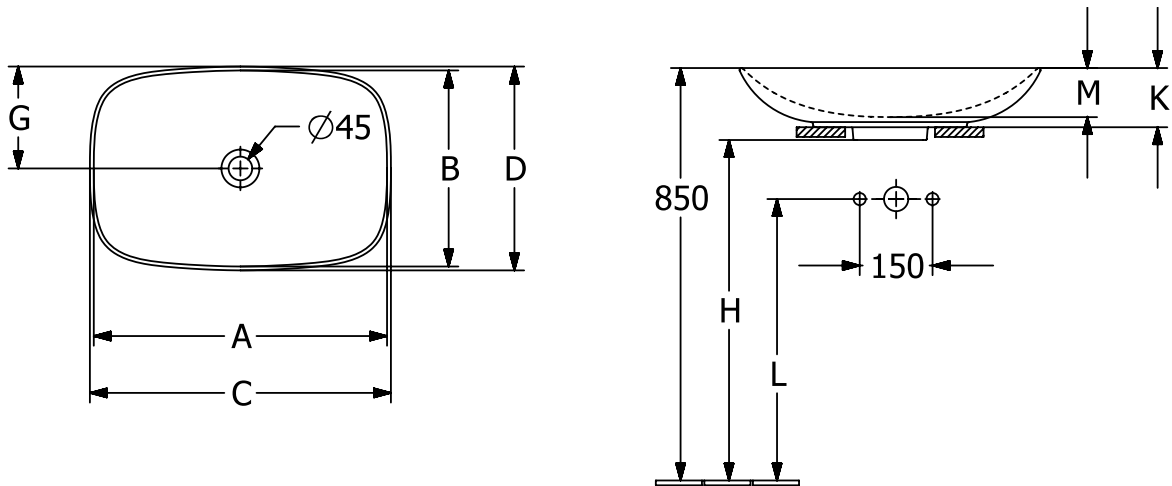

#### 1. POSITION

<b>Article number</b>	<b>4A5000R1</b>
Article title	Villeroy & Boch Loop & Friends Surface-mounted washbasin, 620 x 420 x 120 mm, with overflow, White Alpin CeramicPlus
Product designation	Surface-mounted washbasin
Collection	Loop & Friends
Assembly / Assembly type	Surface-mounted
Scope of delivery	1 x surface-mounted washbasin , 1 x extended ball rod to operate pop-up outlet valve 1 x fastening set 1 x cut- out template
Length in mm	420
Width in mm	620
Height in mm	120
Interior depth	100
Weight in kg	12,30
express delivery	No
Suitable for	Wall-mounted tap fittings, Matching Villeroy&Boch furniture Tap fitting with raised base
Material	TitanCeram
Surface	glossy
Colour name	White Alpin CeramicPlus
With TitanGlaze	No
With overflow	Yes
EAN number	4062373849354

#### COLOUR DESIGNATION

White Alpin

TECHNICAL DRAWINGS

4A5000R1

	A	B	C	D	G	H	K	L	M
4A4900	545	365	560	380	190	700	120	580	100
4A4901	545	365	560	380	190	700	120	580	100
4A5000	610	410	630	430	215	710	120	580	95
4A5001	610	410	630	430	215	710	120	580	95