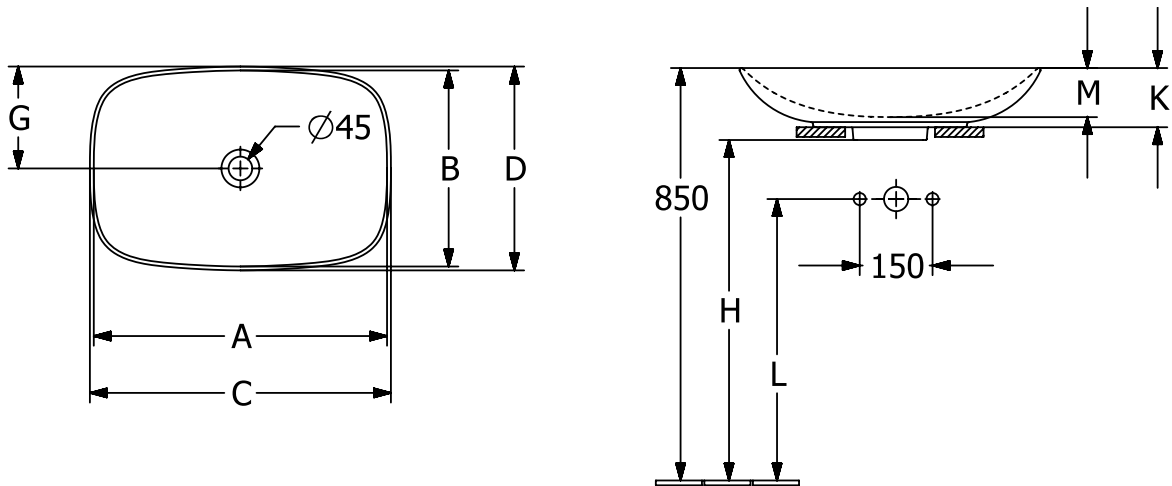

TECHNICAL DRAWINGS

4A5000AM

	A	B	C	D	G	H	K	L	M
4A4900	545	365	560	380	190	700	120	580	100
4A4901	545	365	560	380	190	700	120	580	100
4A5000	610	410	630	430	215	710	120	580	95
4A5001	610	410	630	430	215	710	120	580	95