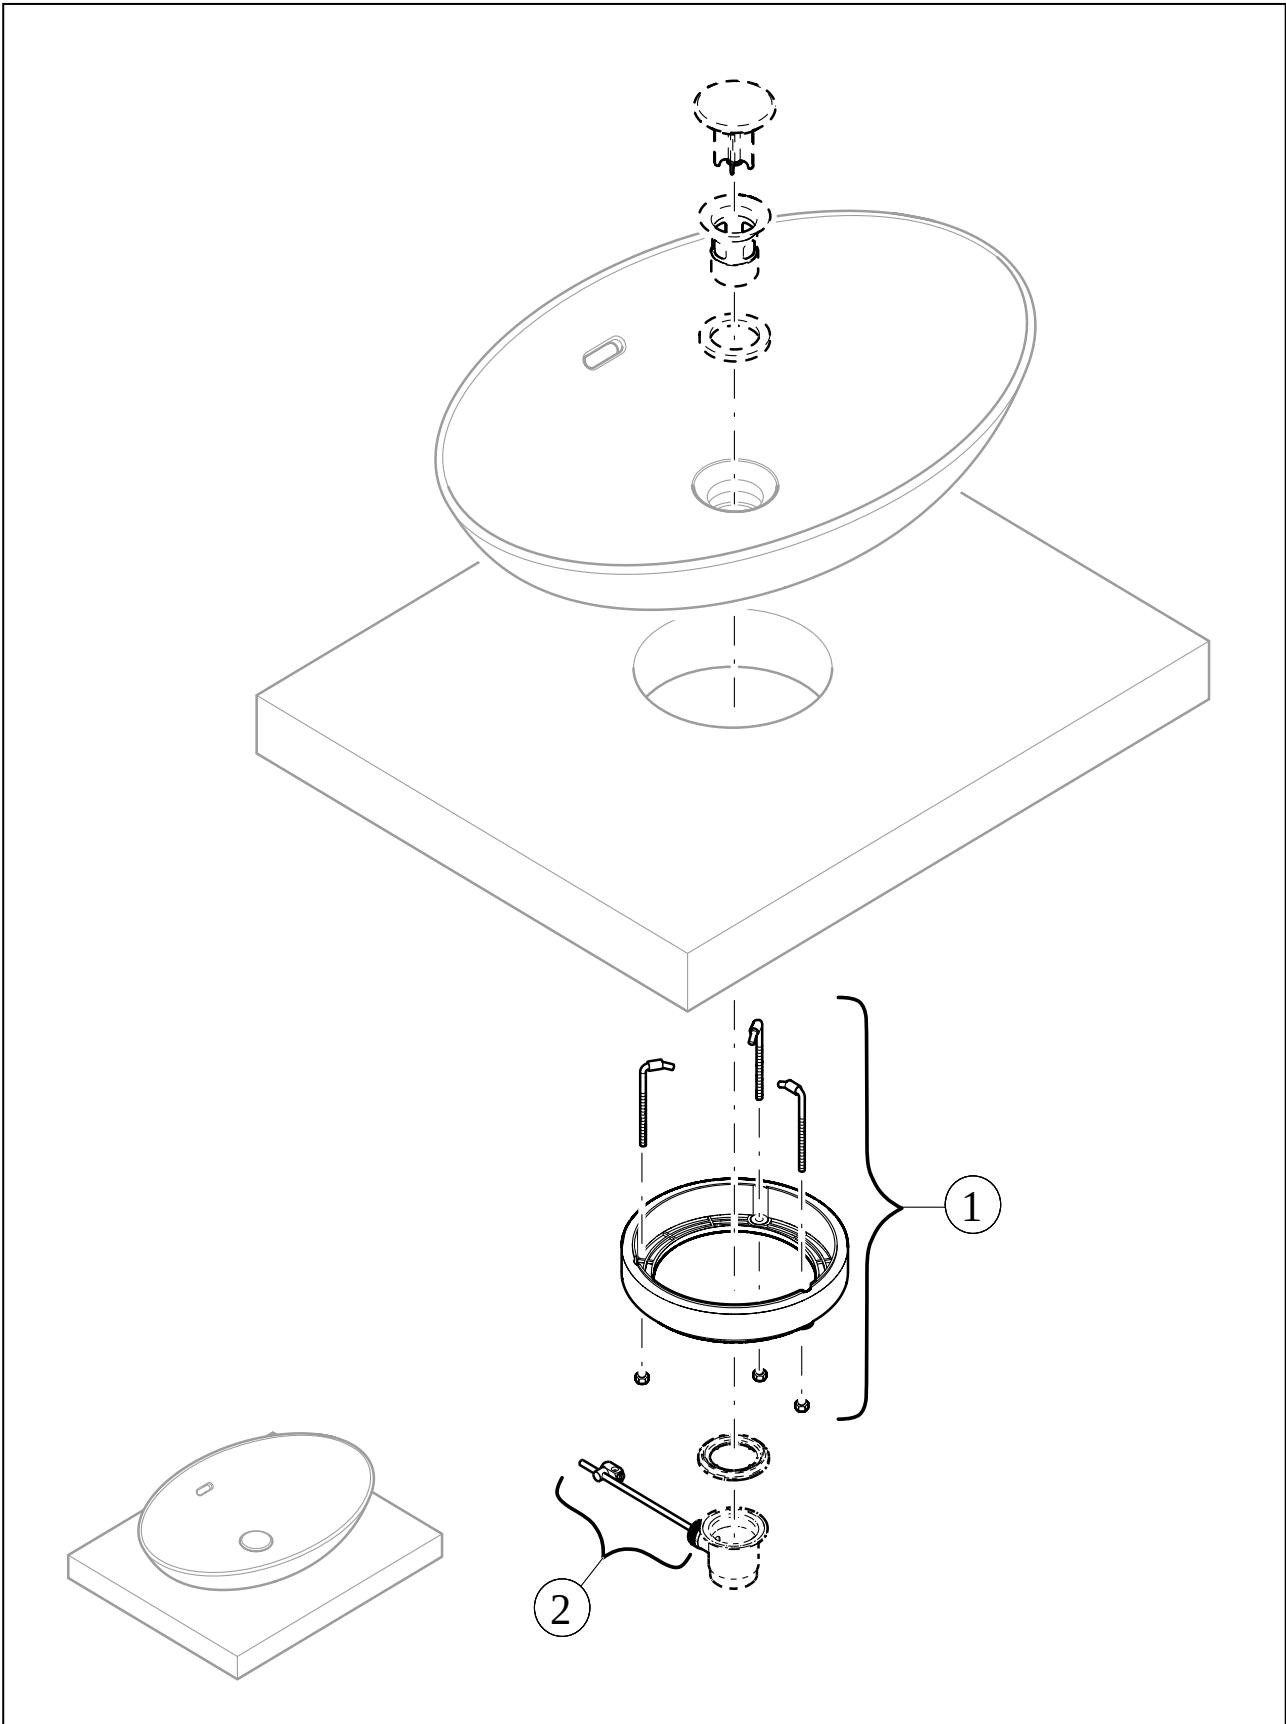

#### 1. POSITION

<b>Article number</b>	<b>4A5000AM</b>
Article title	Villeroy & Boch Loop & Friends Surface-mounted washbasin, 620 x 420 x 120 mm, with overflow, Almond CeramicPlus
Product designation	Surface-mounted washbasin
Collection	Loop & Friends
Assembly / Assembly type	Surface-mounted
Scope of delivery	1 x surface-mounted washbasin , 1 x extended ball rod to operate pop-up outlet valve 1 x fastening set 1 x cut-out template
Length in mm	420
Width in mm	620
Height in mm	120
Interior depth	100
Weight in kg	12,30
express delivery	No
Suitable for	Wall-mounted tap fittings, Matching Villeroy&Boch furniture Tap fitting with raised base
Material	TitanCeram
Surface	matt
Colour name	Almond CeramicPlus
With TitanGlaze	Yes
With overflow	Yes
EAN number	4062373849330

#### COLOUR DESIGNATION

Almond

TECHNICAL DRAWINGS

4A5000AM

	A	B	C	D	G	H	K	L	M
4A4900	545	365	560	380	190	700	120	580	100
4A4901	545	365	560	380	190	700	120	580	100
4A5000	610	410	630	430	215	710	120	580	95
4A5001	610	410	630	430	215	710	120	580	95

EXPLOSION DRAWINGS

**BILL OF MATERIALS**

No.	Article No.	Description	Quantity
2	87470000		1
1	92221700	Fastening set	1