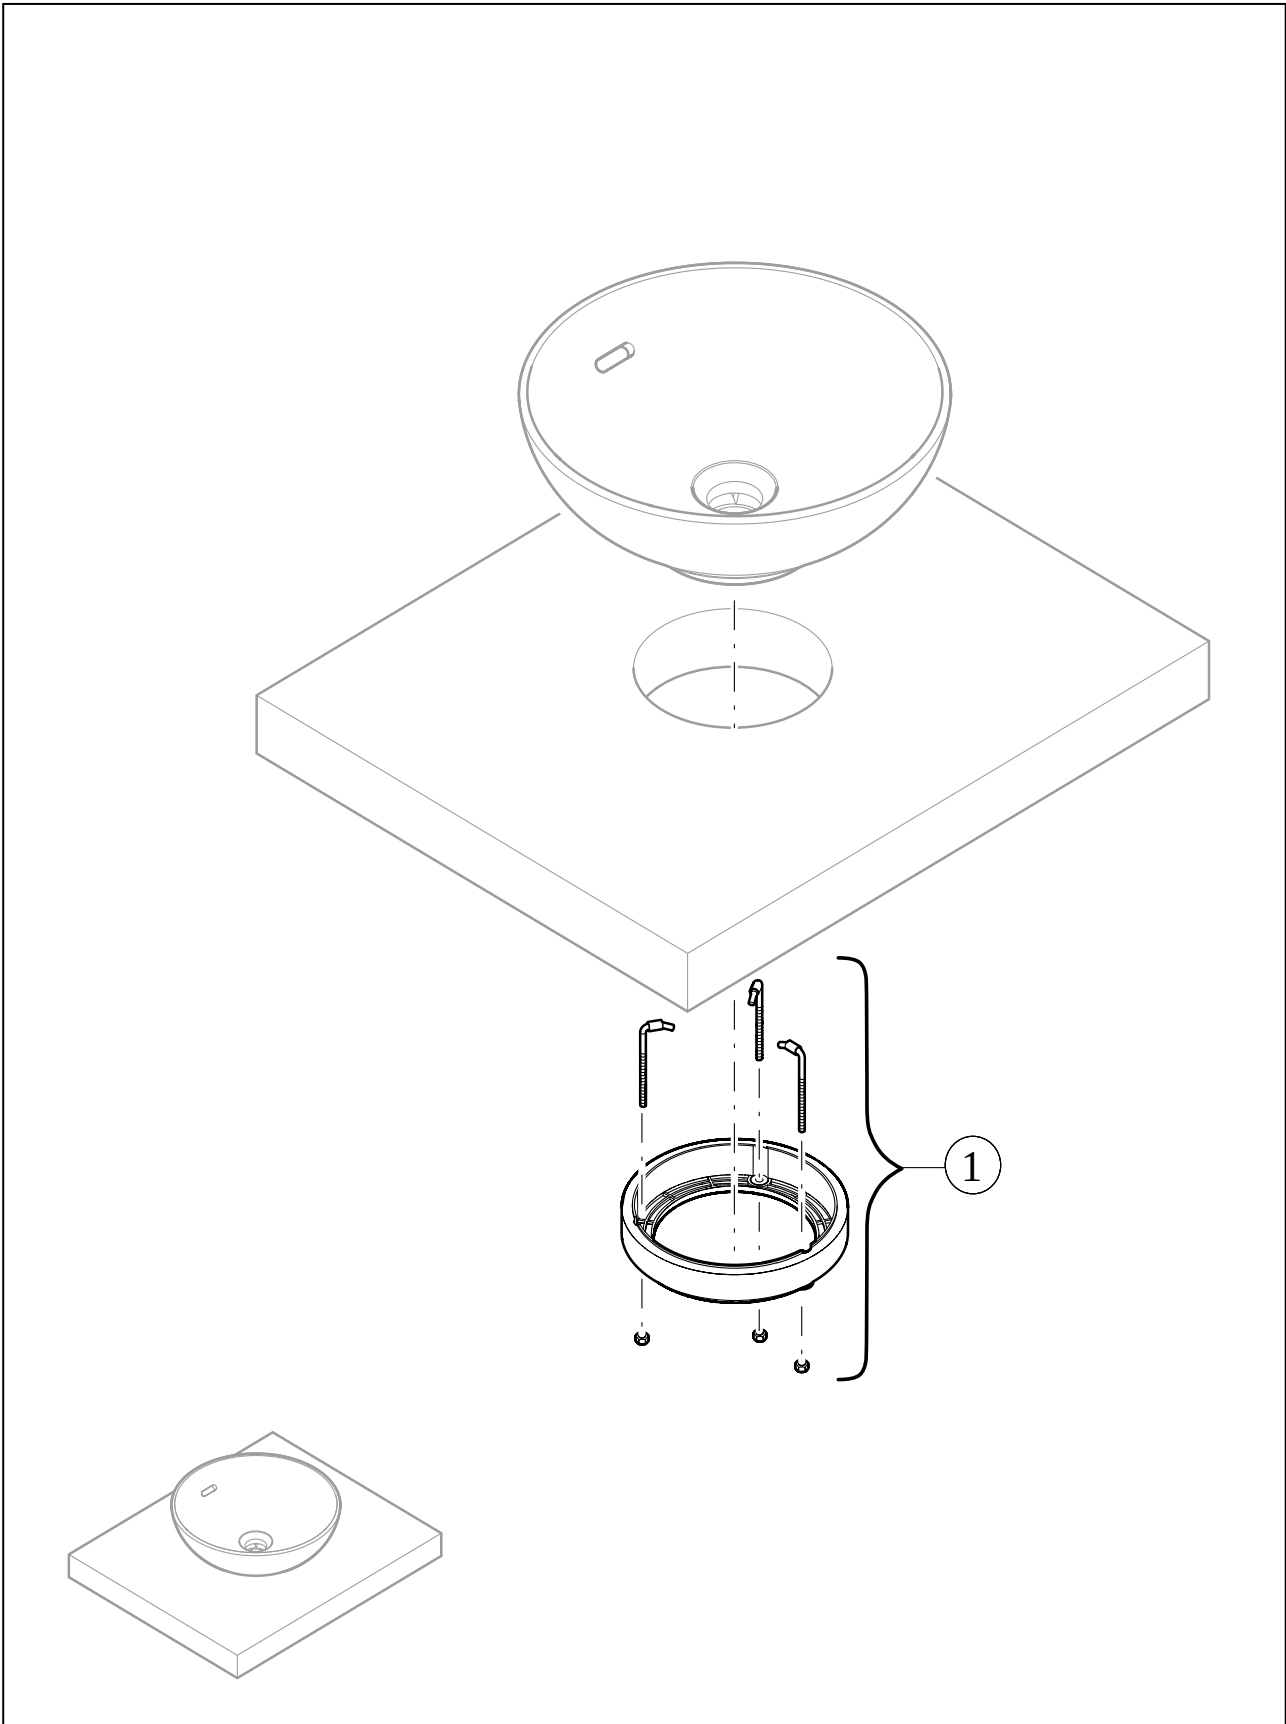

WASHBASINS LOOP & FRIENDS

PRODUCT INFORMATION

1. POSITION

Article number	4A4901i4
Article title	Villeroy & Boch Loop & Friends Surface-mounted washbasin, 560 x 380 x 120 mm, without overflow, Graphite CeramicPlus
Product designation	Surface-mounted washbasin
Collection	Loop & Friends
Assembly / Assembly type	Surface-mounted
Scope of delivery	1 x surface-mounted washbasin , 1 x fastening set 1 x cut-out template
Length in mm	380
Width in mm	560
Height in mm	120
Interior depth	100
Weight in kg	10,55
express delivery	No
Suitable for	Wall-mounted tap fittings, Matching Villeroy&Boch furniture Tap fitting with raised base
Material	TitanCeram
Surface	matt
Colour name	Graphite CeramicPlus
With TitanGlaze	Yes
With overflow	No
EAN number	4062373850060

COLOUR

COLOUR DESIGNATION

Graphite

TECHNICAL DRAWINGS

4A4901i4

EXPLOSION DRAWINGS

BILL OF MATERIALS

No.	Article No.	Description	Quantity
1	92221700	Fastening set	1