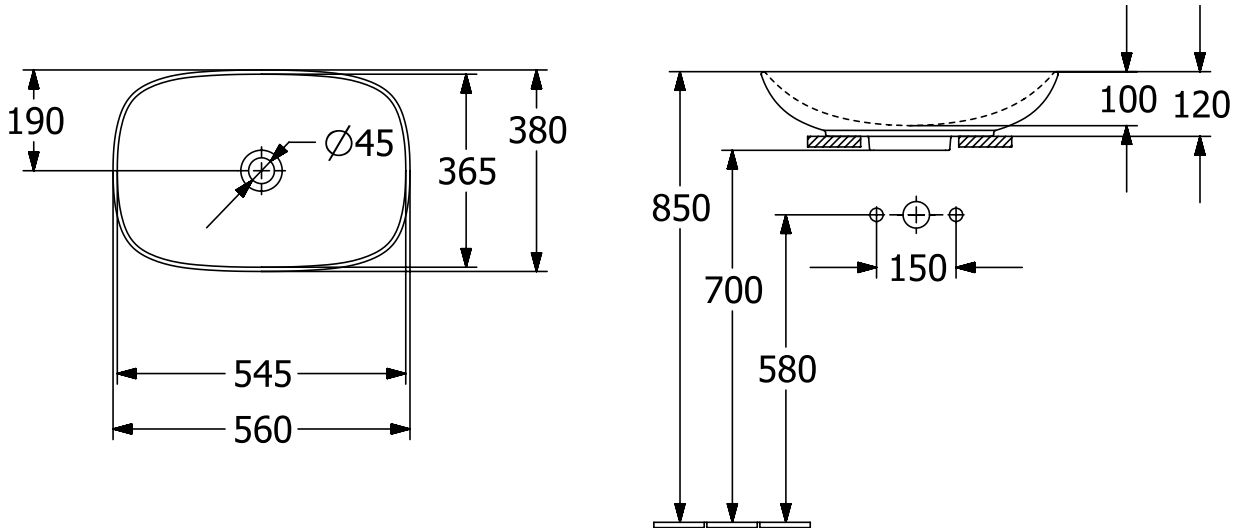

WASHBASINS LOOP & FRIENDS

PRODUCT INFORMATION

1. POSITION

Article number	4A4901i4
Article title	Villeroy & Boch Loop & Friends Surface-mounted washbasin, 560 x 380 x 120 mm, without overflow, Graphite CeramicPlus
Product designation	Surface-mounted washbasin
Collection	Loop & Friends
Assembly / Assembly type	Surface-mounted
Scope of delivery	1 x surface-mounted washbasin , 1 x fastening set 1 x cut-out template
Length in mm	380
Width in mm	560
Height in mm	120
Interior depth	100
Weight in kg	10,55
express delivery	No
Suitable for	Wall-mounted tap fittings, Matching Villeroy&Boch furniture Tap fitting with raised base
Material	TitanCeram
Surface	matt
Colour name	Graphite CeramicPlus
With TitanGlaze	Yes
With overflow	No
EAN number	4062373850060

COLOUR

COLOUR DESIGNATION

Graphite

TECHNICAL DRAWINGS

4A4901i4

EXPLOSION DRAWINGS

BILL OF MATERIALS

No.	Article No.	Description	Quantity
1	92221700	Fastening set	1