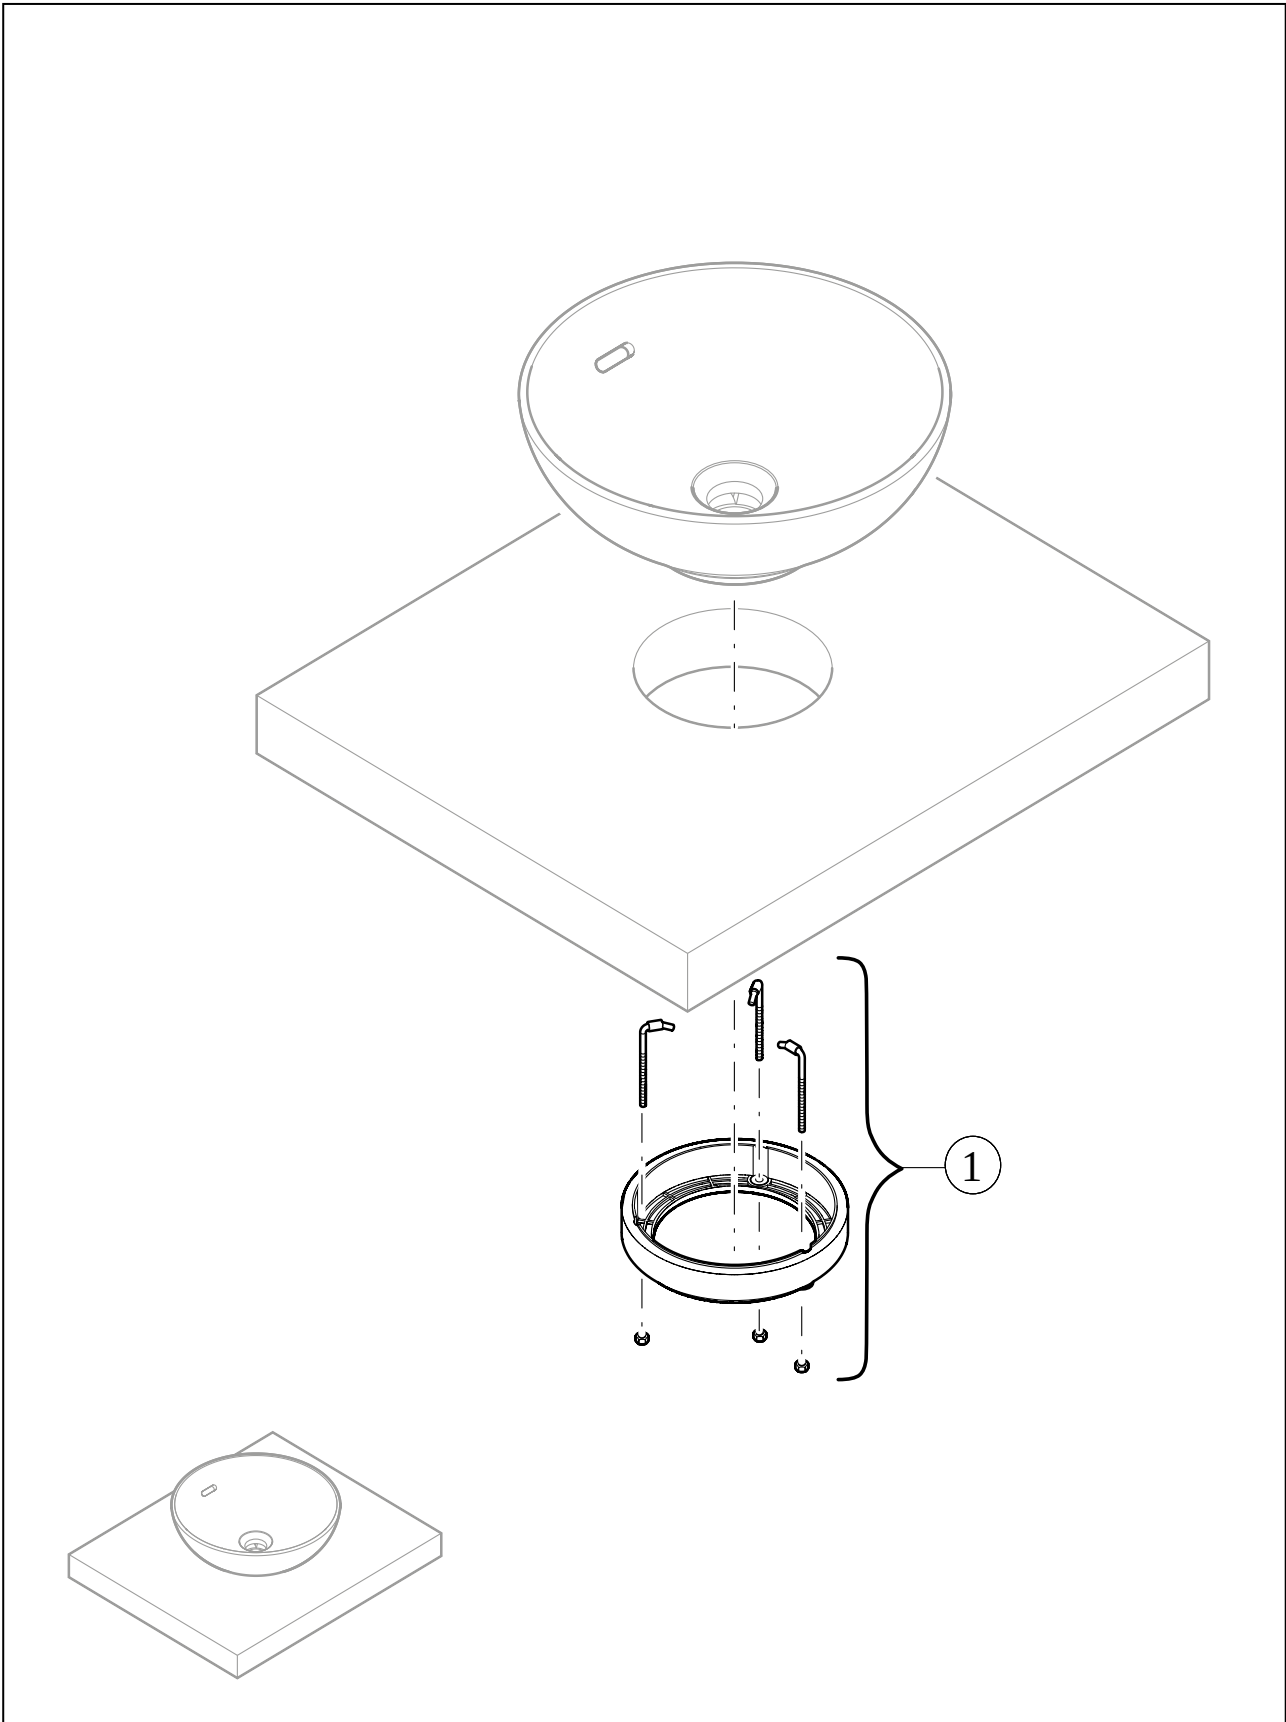

#### 1. POSITION

<b>Article number</b>	<b>4A4901R1</b>
Article title	Villeroy & Boch Loop & Friends Surface-mounted washbasin, 560 x 380 x 120 mm, without overflow, White Alpin CeramicPlus
Product designation	Surface-mounted washbasin
Collection	Loop & Friends
Assembly / Assembly type	Surface-mounted
Scope of delivery	1 x surface-mounted washbasin , 1 x fastening set 1 x cut-out template
Length in mm	380
Width in mm	560
Height in mm	120
Interior depth	100
Weight in kg	10,55
express delivery	No
Suitable for	Wall-mounted tap fittings, Matching Villeroy&Boch furniture Tap fitting with raised base
Material	TitanCeram
Surface	glossy
Colour name	White Alpin CeramicPlus
With TitanGlaze	No
With overflow	No
EAN number	4062373850077

#### COLOUR DESIGNATION

White Alpin

TECHNICAL DRAWINGS

4A4901R1

EXPLOSION DRAWINGS

**BILL OF MATERIALS**

No.	Article No.	Description	Quantity
1	92221700	Fastening set	1