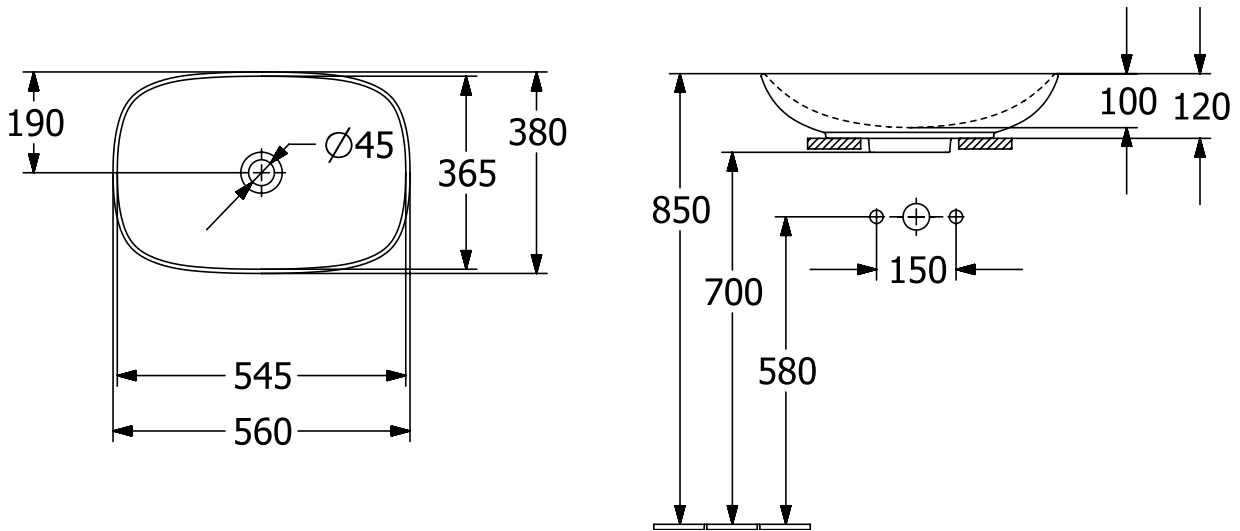

#### 1. POSITION

<b>Article number</b>	<b>4A4901R1</b>
Article title	Villeroy & Boch Loop & Friends Surface-mounted washbasin, 560 x 380 x 120 mm, without overflow, White Alpin CeramicPlus
Product designation	Surface-mounted washbasin
Collection	Loop & Friends
Assembly / Assembly type	Surface-mounted
Scope of delivery	1 x surface-mounted washbasin , 1 x fastening set 1 x cut-out template
Length in mm	380
Width in mm	560
Height in mm	120
Interior depth	100
Weight in kg	10,55
express delivery	No
Suitable for	Wall-mounted tap fittings, Matching Villeroy&Boch furniture Tap fitting with raised base
Material	TitanCeram
Surface	glossy
Colour name	White Alpin CeramicPlus
With TitanGlaze	No
With overflow	No
EAN number	4062373850077

#### COLOUR DESIGNATION

White Alpin

TECHNICAL DRAWINGS

4A4901R1

EXPLOSION DRAWINGS

**BILL OF MATERIALS**

No.	Article No.	Description	Quantity
1	92221700	Fastening set	1