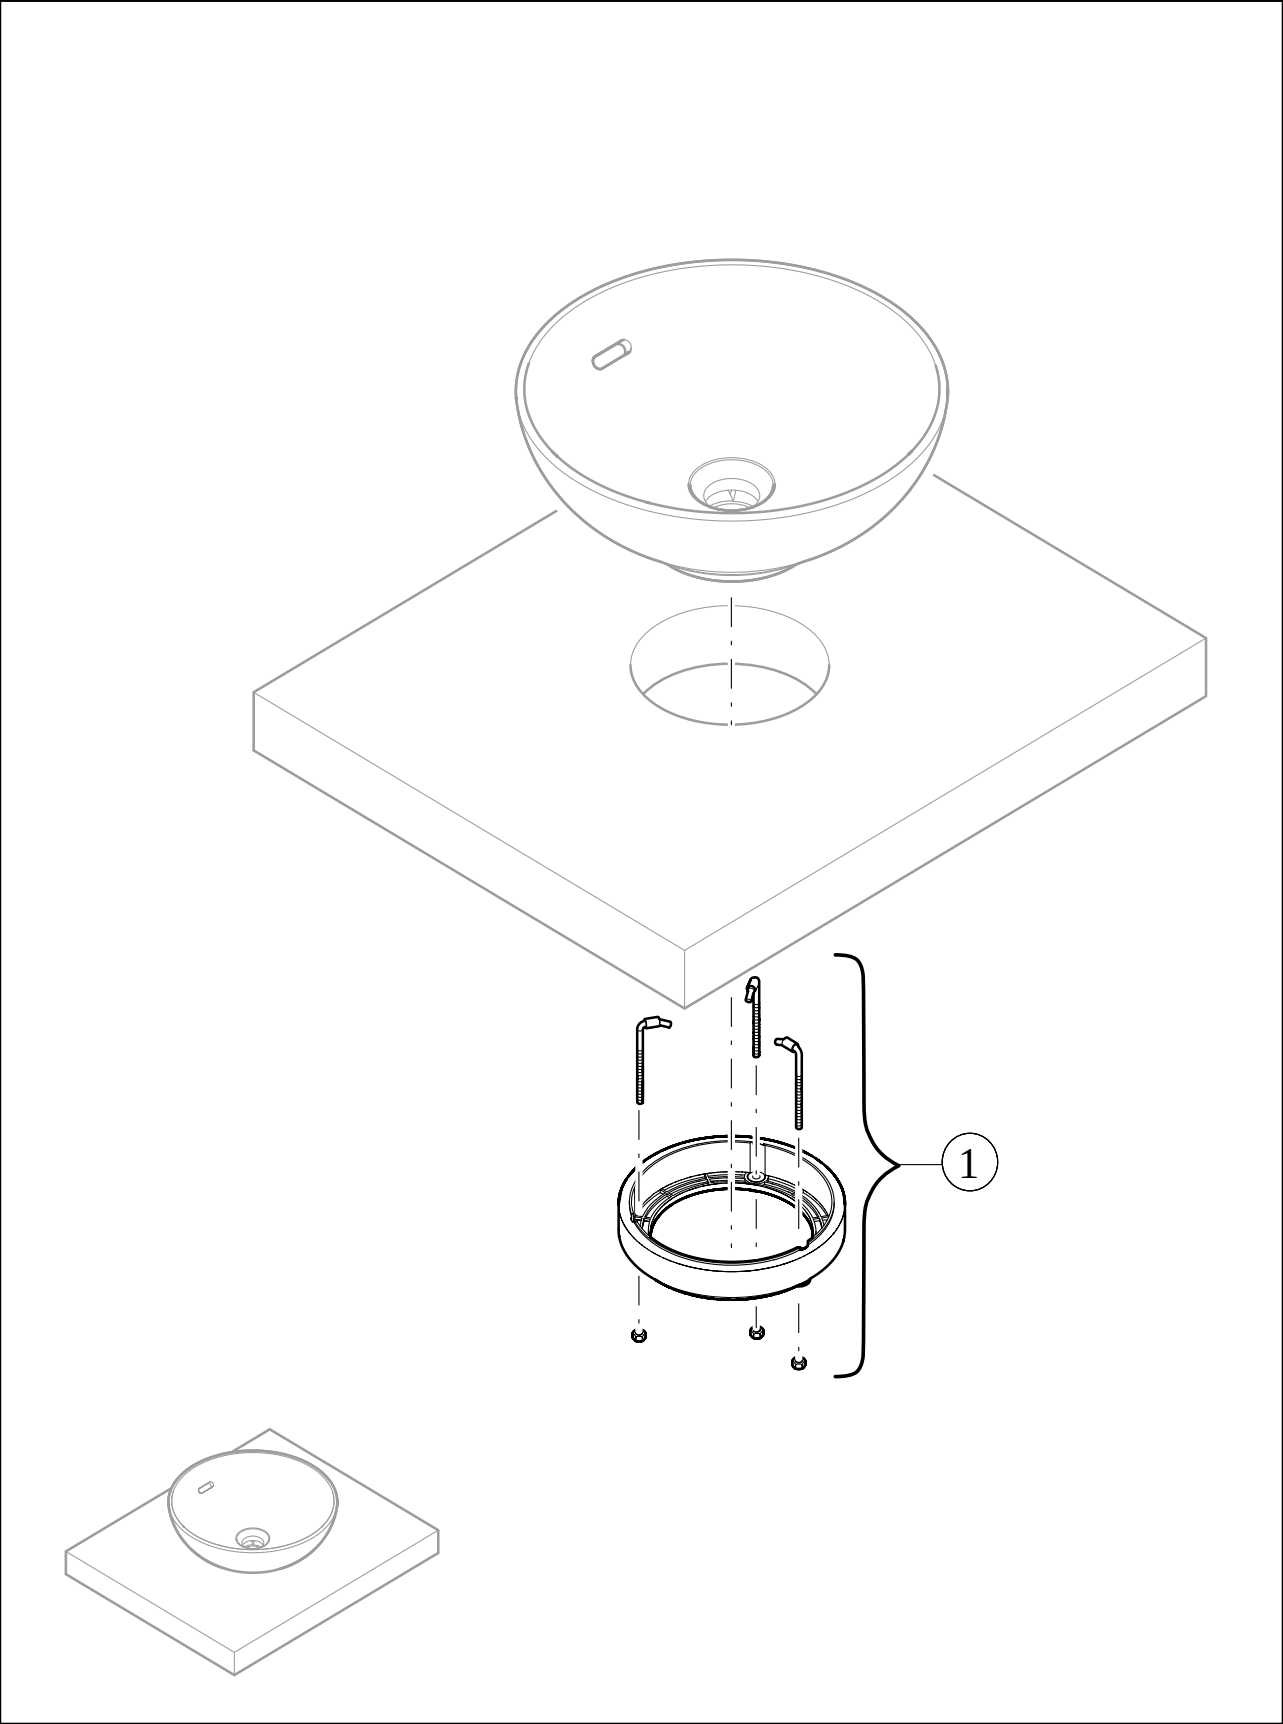

WASHBASINS LOOP & FRIENDS

PRODUCT INFORMATION

1. POSITION

Article number	4A4901AM
Article title	Villeroy & Boch Loop & Friends Surface-mounted washbasin, 560 x 380 x 120 mm, without overflow, Almond CeramicPlus
Product designation	Surface-mounted washbasin
Collection	Loop & Friends
Assembly / Assembly type	Surface-mounted
Scope of delivery	1 x surface-mounted washbasin , 1 x fastening set 1 x cut-out template
Length in mm	380
Width in mm	560
Height in mm	120
Interior depth	100
Weight in kg	10,55
express delivery	No
Suitable for	Wall-mounted tap fittings, Matching Villeroy&Boch furniture Tap fitting with raised base
Material	TitanCeram
Surface	matt
Colour name	Almond CeramicPlus
With TitanGlaze	Yes
With overflow	No
EAN number	4062373850053

COLOUR

COLOUR DESIGNATION

Almond

TECHNICAL DRAWINGS

4A4901AM

EXPLOSION DRAWINGS

BILL OF MATERIALS

No.	Article No.	Description	Quantity
1	92221700	Fastening set	1