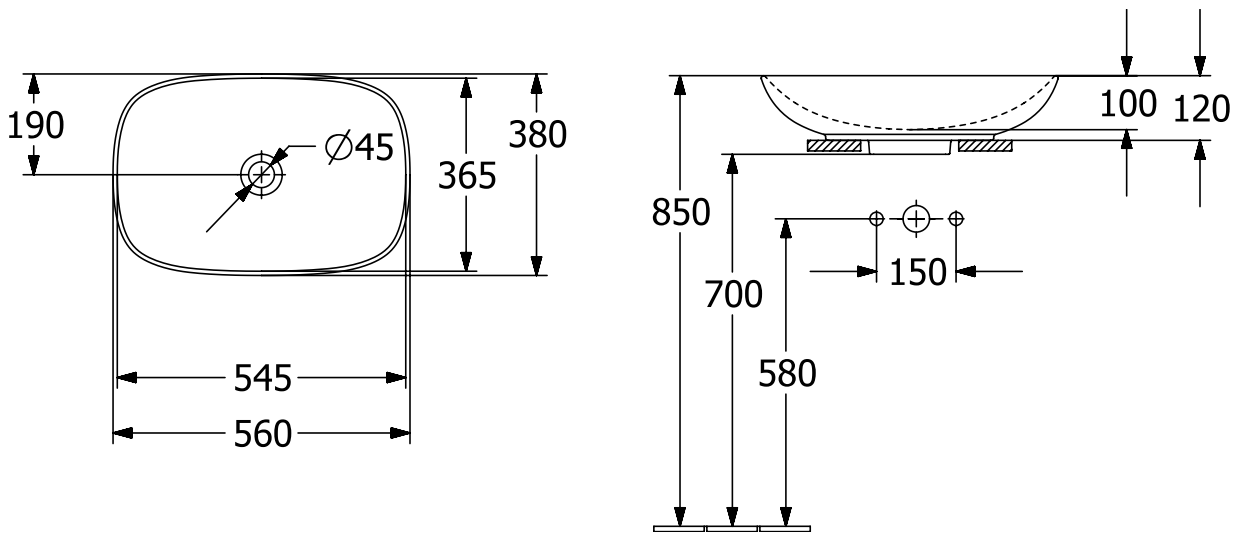

WASHBASINS LOOP & FRIENDS

PRODUCT INFORMATION

1. POSITION

Article number	4A4901AM
Article title	Villeroy & Boch Loop & Friends Surface-mounted washbasin, 560 x 380 x 120 mm, without overflow, Almond CeramicPlus
Product designation	Surface-mounted washbasin
Collection	Loop & Friends
Assembly / Assembly type	Surface-mounted
Scope of delivery	1 x surface-mounted washbasin , 1 x fastening set 1 x cut-out template
Length in mm	380
Width in mm	560
Height in mm	120
Interior depth	100
Weight in kg	10,55
express delivery	No
Suitable for	Wall-mounted tap fittings, Matching Villeroy&Boch furniture Tap fitting with raised base
Material	TitanCeram
Surface	matt
Colour name	Almond CeramicPlus
With TitanGlaze	Yes
With overflow	No
EAN number	4062373850053

COLOUR

COLOUR DESIGNATION

Almond

TECHNICAL DRAWINGS

4A4901AM

EXPLOSION DRAWINGS

BILL OF MATERIALS

No.	Article No.	Description	Quantity
1	92221700	Fastening set	1