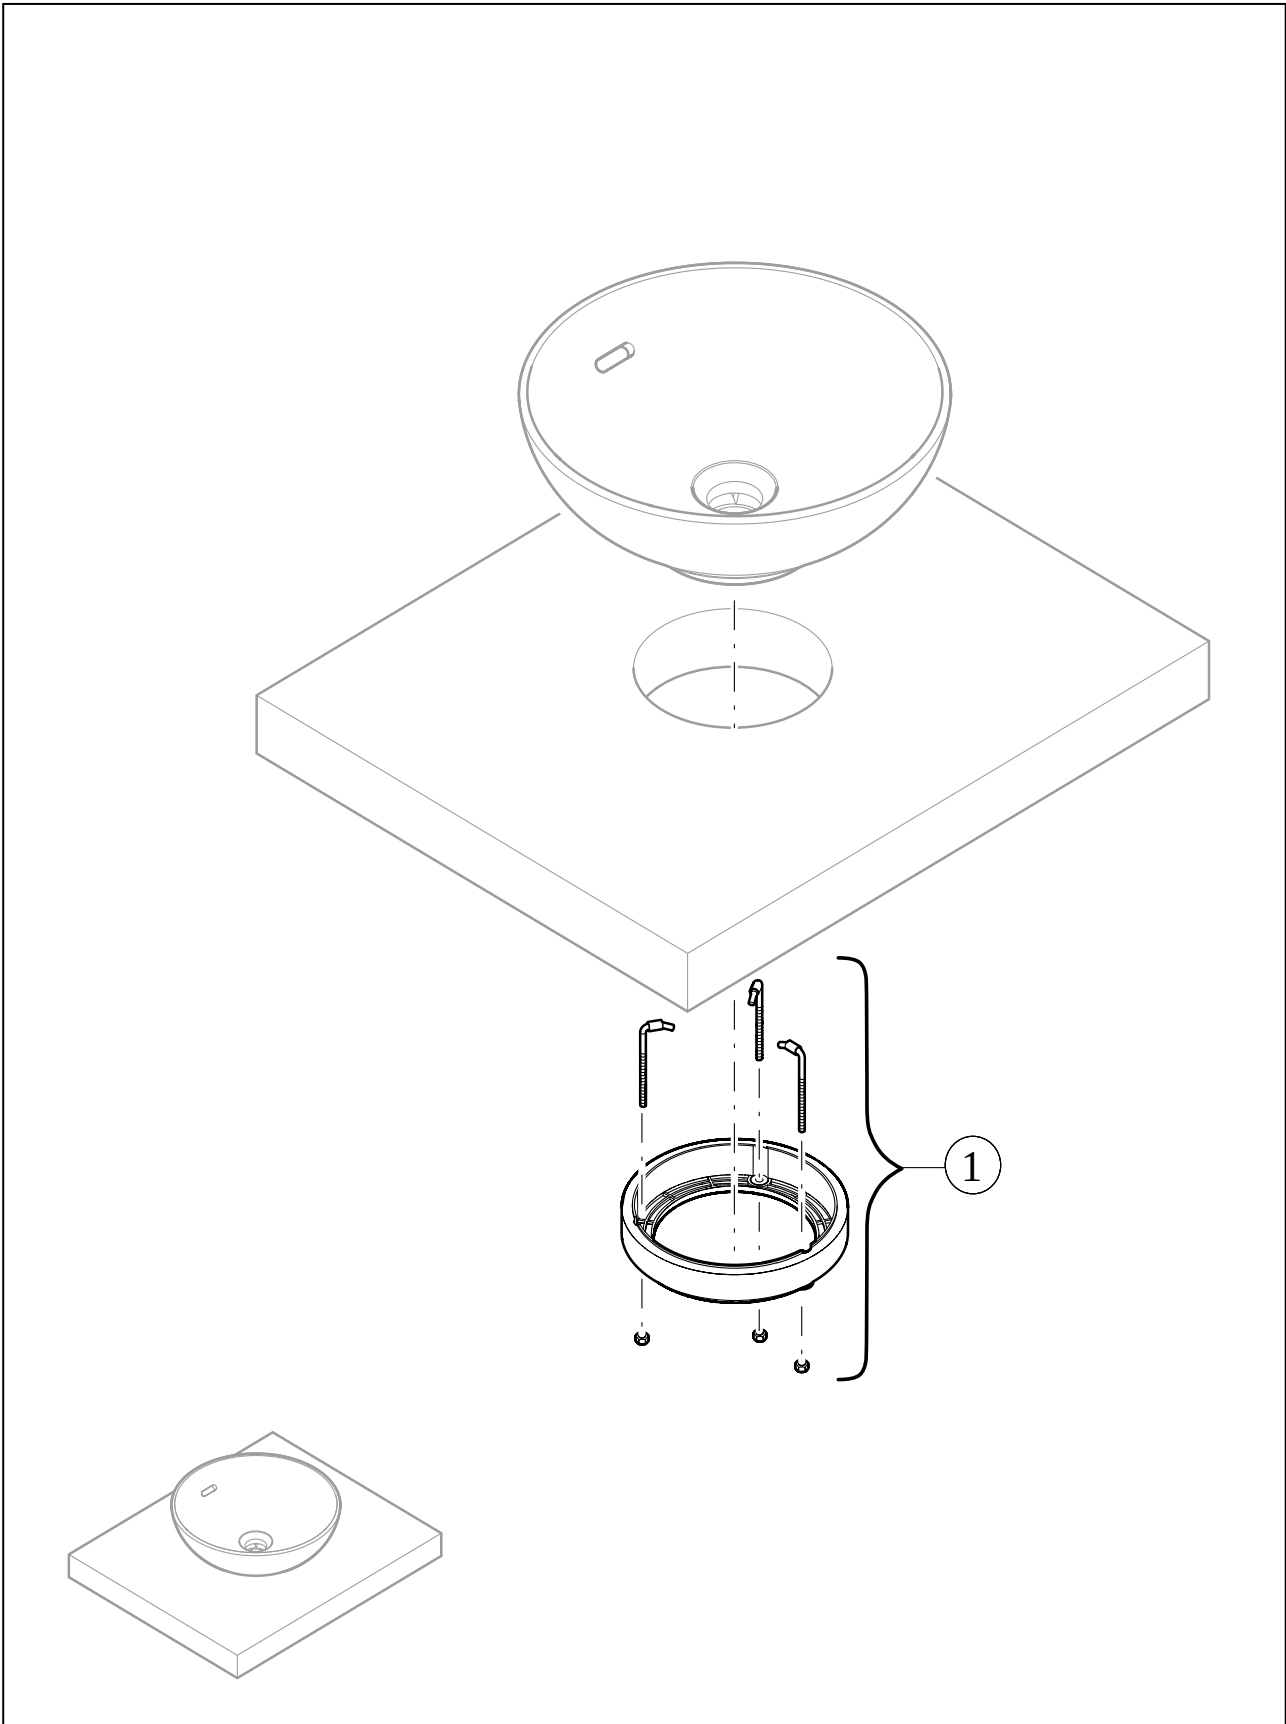

WASHBASINS LOOP & FRIENDS

PRODUCT INFORMATION

1. POSITION

Article number	4A490101
Article title	Villeroy & Boch Loop & Friends Surface-mounted washbasin, 560 x 380 x 120 mm, without overflow, White Alpin
Product designation	Surface-mounted washbasin
Collection	Loop & Friends
Assembly / Assembly type	Surface-mounted
Scope of delivery	1 x surface-mounted washbasin , 1 x fastening set 1 x cut-out template
Length in mm	380
Width in mm	560
Height in mm	120
Interior depth	100
Weight in kg	10,55
express delivery	No
Suitable for	Wall-mounted tap fittings, Matching Villeroy&Boch furniture Tap fitting with raised base
Material	TitanCeram
Surface	glossy
Colour name	White Alpin
With TitanGlaze	No
With overflow	No
EAN number	4062373850046

COLOUR

COLOUR DESIGNATION

White Alpin

TECHNICAL DRAWINGS

4A490101

EXPLOSION DRAWINGS

BILL OF MATERIALS

No.	Article No.	Description	Quantity
1	92221700	Fastening set	1