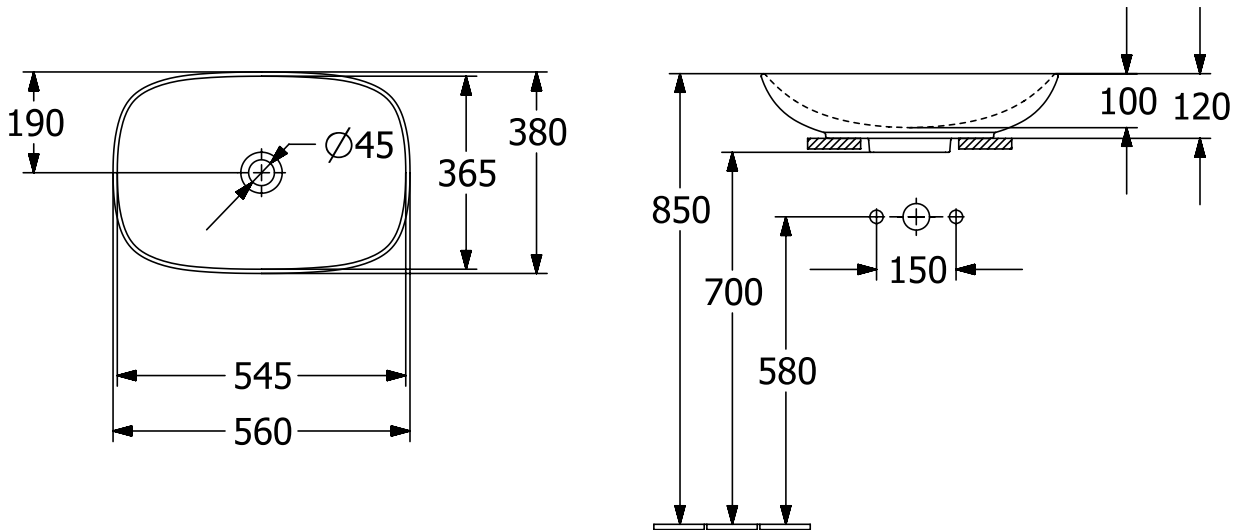

WASHBASINS LOOP & FRIENDS

PRODUCT INFORMATION

1. POSITION

Article number	4A490101
Article title	Villeroy & Boch Loop & Friends Surface-mounted washbasin, 560 x 380 x 120 mm, without overflow, White Alpin
Product designation	Surface-mounted washbasin
Collection	Loop & Friends
Assembly / Assembly type	Surface-mounted
Scope of delivery	1 x surface-mounted washbasin , 1 x fastening set 1 x cut-out template
Length in mm	380
Width in mm	560
Height in mm	120
Interior depth	100
Weight in kg	10,55
express delivery	No
Suitable for	Wall-mounted tap fittings, Matching Villeroy&Boch furniture Tap fitting with raised base
Material	TitanCeram
Surface	glossy
Colour name	White Alpin
With TitanGlaze	No
With overflow	No
EAN number	4062373850046

COLOUR

COLOUR DESIGNATION

White Alpin

TECHNICAL DRAWINGS

4A490101

EXPLOSION DRAWINGS

BILL OF MATERIALS

No.	Article No.	Description	Quantity
1	92221700	Fastening set	1