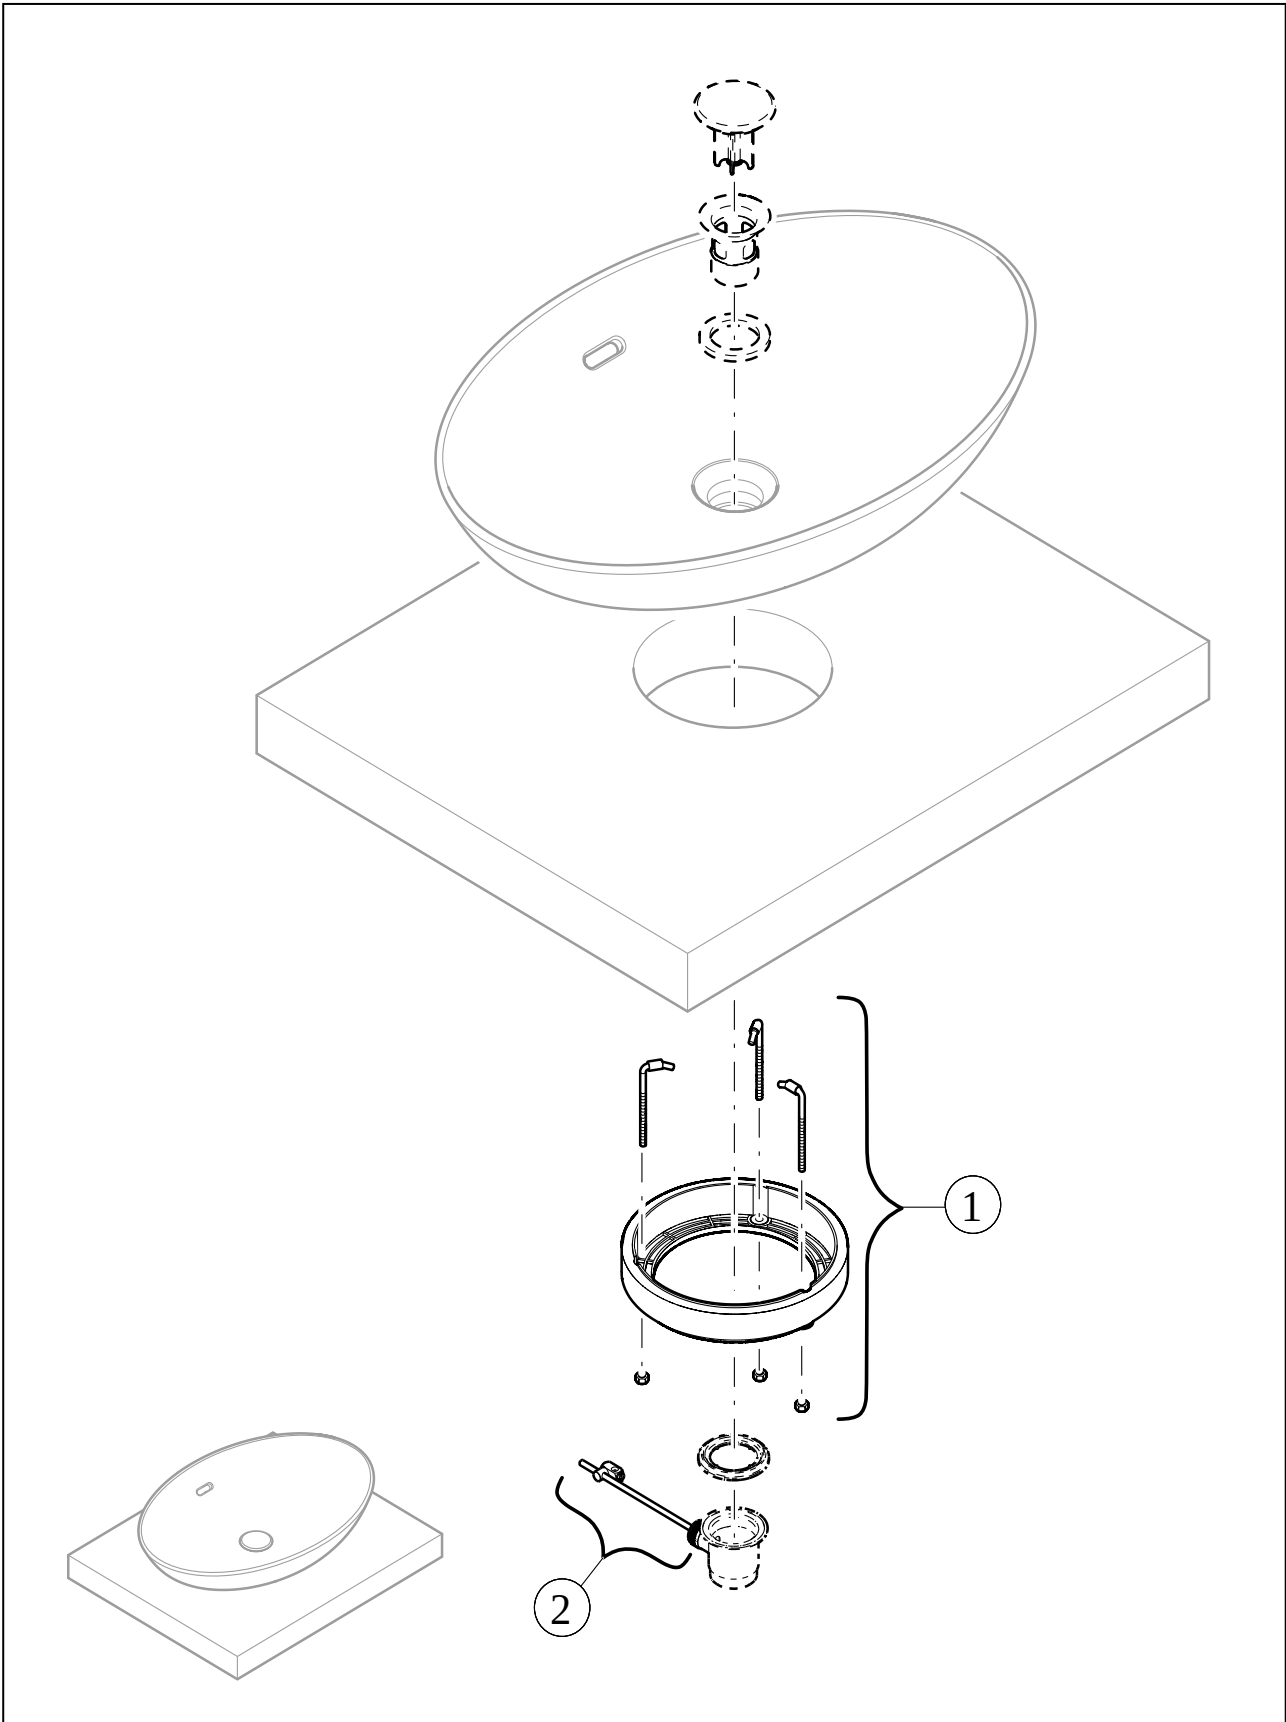

WASHBASINS LOOP & FRIENDS

PRODUCT INFORMATION

1. POSITION

Article number	4A4900R1
Article title	Villeroy & Boch Loop & Friends Surface-mounted washbasin, 560 x 380 x 120 mm, with overflow, White Alpin CeramicPlus
Product designation	Surface-mounted washbasin
Collection	Loop & Friends
Assembly / Assembly type	Surface-mounted
Scope of delivery	1 x surface-mounted washbasin , 1 x extended ball rod to operate pop-up outlet valve 1 x fastening set 1 x cut- out template
Length in mm	380
Width in mm	560
Height in mm	120
Interior depth	100
Weight in kg	7,22
express delivery	No
Suitable for	Wall-mounted tap fittings, Matching Villeroy&Boch furniture Tap fitting with raised base
Material	TitanCeram
Surface	glossy
Colour name	White Alpin CeramicPlus
With TitanGlaze	No
With overflow	Yes
EAN number	4062373849293

COLOUR

COLOUR DESIGNATION

White Alpin

TECHNICAL DRAWINGS

4A4900R1

EXPLOSION DRAWINGS

BILL OF MATERIALS

No.	Article No.	Description	Quantity
2	87470000		1
1	92221700	Fastening set	1