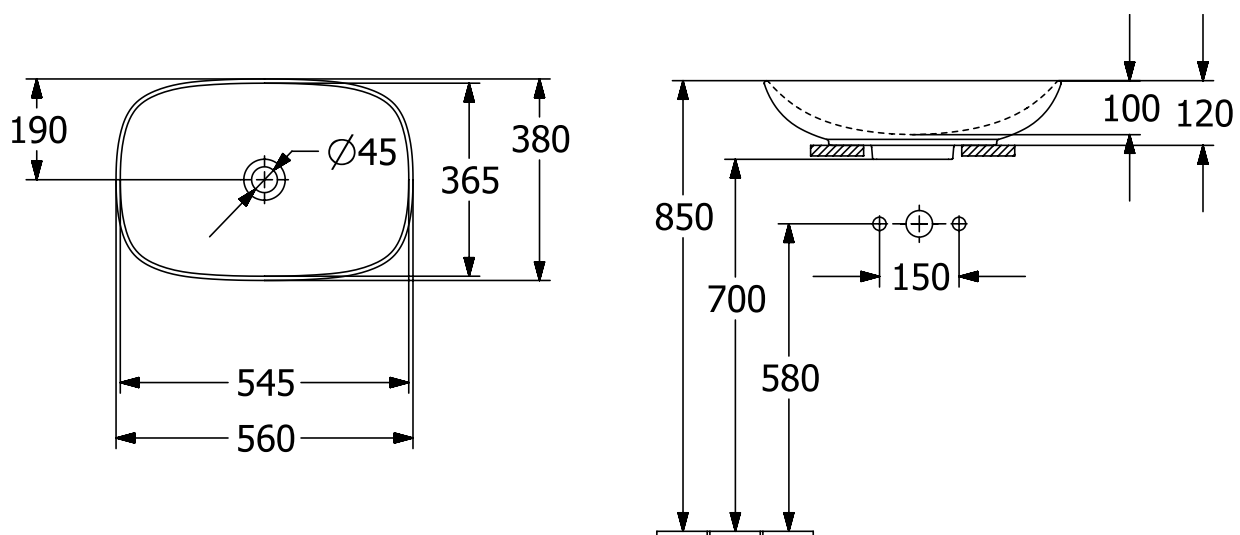

WASHBASINS LOOP & FRIENDS

PRODUCT INFORMATION

1. POSITION

Article number	4A4900R1
Article title	Villeroy & Boch Loop & Friends Surface-mounted washbasin, 560 x 380 x 120 mm, with overflow, White Alpin CeramicPlus
Product designation	Surface-mounted washbasin
Collection	Loop & Friends
Assembly / Assembly type	Surface-mounted
Scope of delivery	1 x surface-mounted washbasin , 1 x extended ball rod to operate pop-up outlet valve 1 x fastening set 1 x cut- out template
Length in mm	380
Width in mm	560
Height in mm	120
Interior depth	100
Weight in kg	7,22
express delivery	No
Suitable for	Wall-mounted tap fittings, Matching Villeroy&Boch furniture Tap fitting with raised base
Material	TitanCeram
Surface	glossy
Colour name	White Alpin CeramicPlus
With TitanGlaze	No
With overflow	Yes
EAN number	4062373849293

COLOUR

COLOUR DESIGNATION

White Alpin

TECHNICAL DRAWINGS

4A4900R1

EXPLOSION DRAWINGS

BILL OF MATERIALS

No.	Article No.	Description	Quantity
2	87470000		1
1	92221700	Fastening set	1