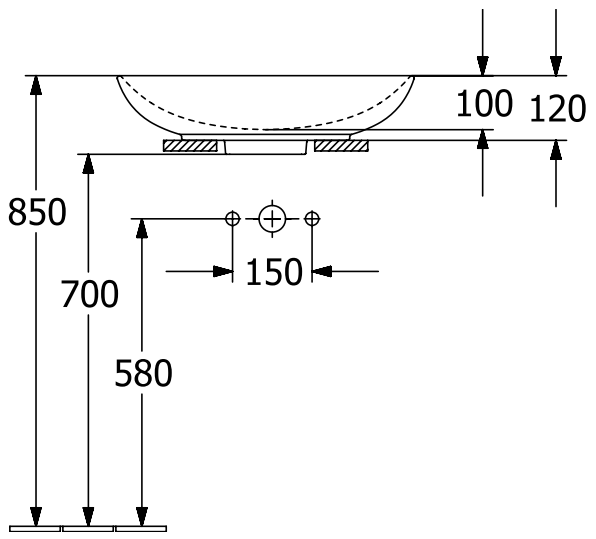

WASHBASINS LOOP & FRIENDS

PRODUCT INFORMATION

1. POSITION

Article number	4A4900AM
Article title	Villeroy & Boch Loop & Friends Surface-mounted washbasin, 560 x 380 x 120 mm, with overflow, Almond CeramicPlus
Product designation	Surface-mounted washbasin
Collection	Loop & Friends
Assembly / Assembly type	Surface-mounted
Scope of delivery	1 x surface-mounted washbasin , 1 x extended ball rod to operate pop-up outlet valve 1 x fastening set 1 x cut- out template
Length in mm	380
Width in mm	560
Height in mm	120
Interior depth	100
Weight in kg	7,22
express delivery	No
Suitable for	Wall-mounted tap fittings, Matching Villeroy&Boch furniture Tap fitting with raised base
Material	TitanCeram
Surface	matt
Colour name	Almond CeramicPlus
With TitanGlaze	Yes
With overflow	Yes
EAN number	4062373849279

COLOUR

COLOUR DESIGNATION

Almond

TECHNICAL DRAWINGS

4A4900AM

EXPLOSION DRAWINGS

BILL OF MATERIALS

No.	Article No.	Description	Quantity
2	87470000		1
1	92221700	Fastening set	1