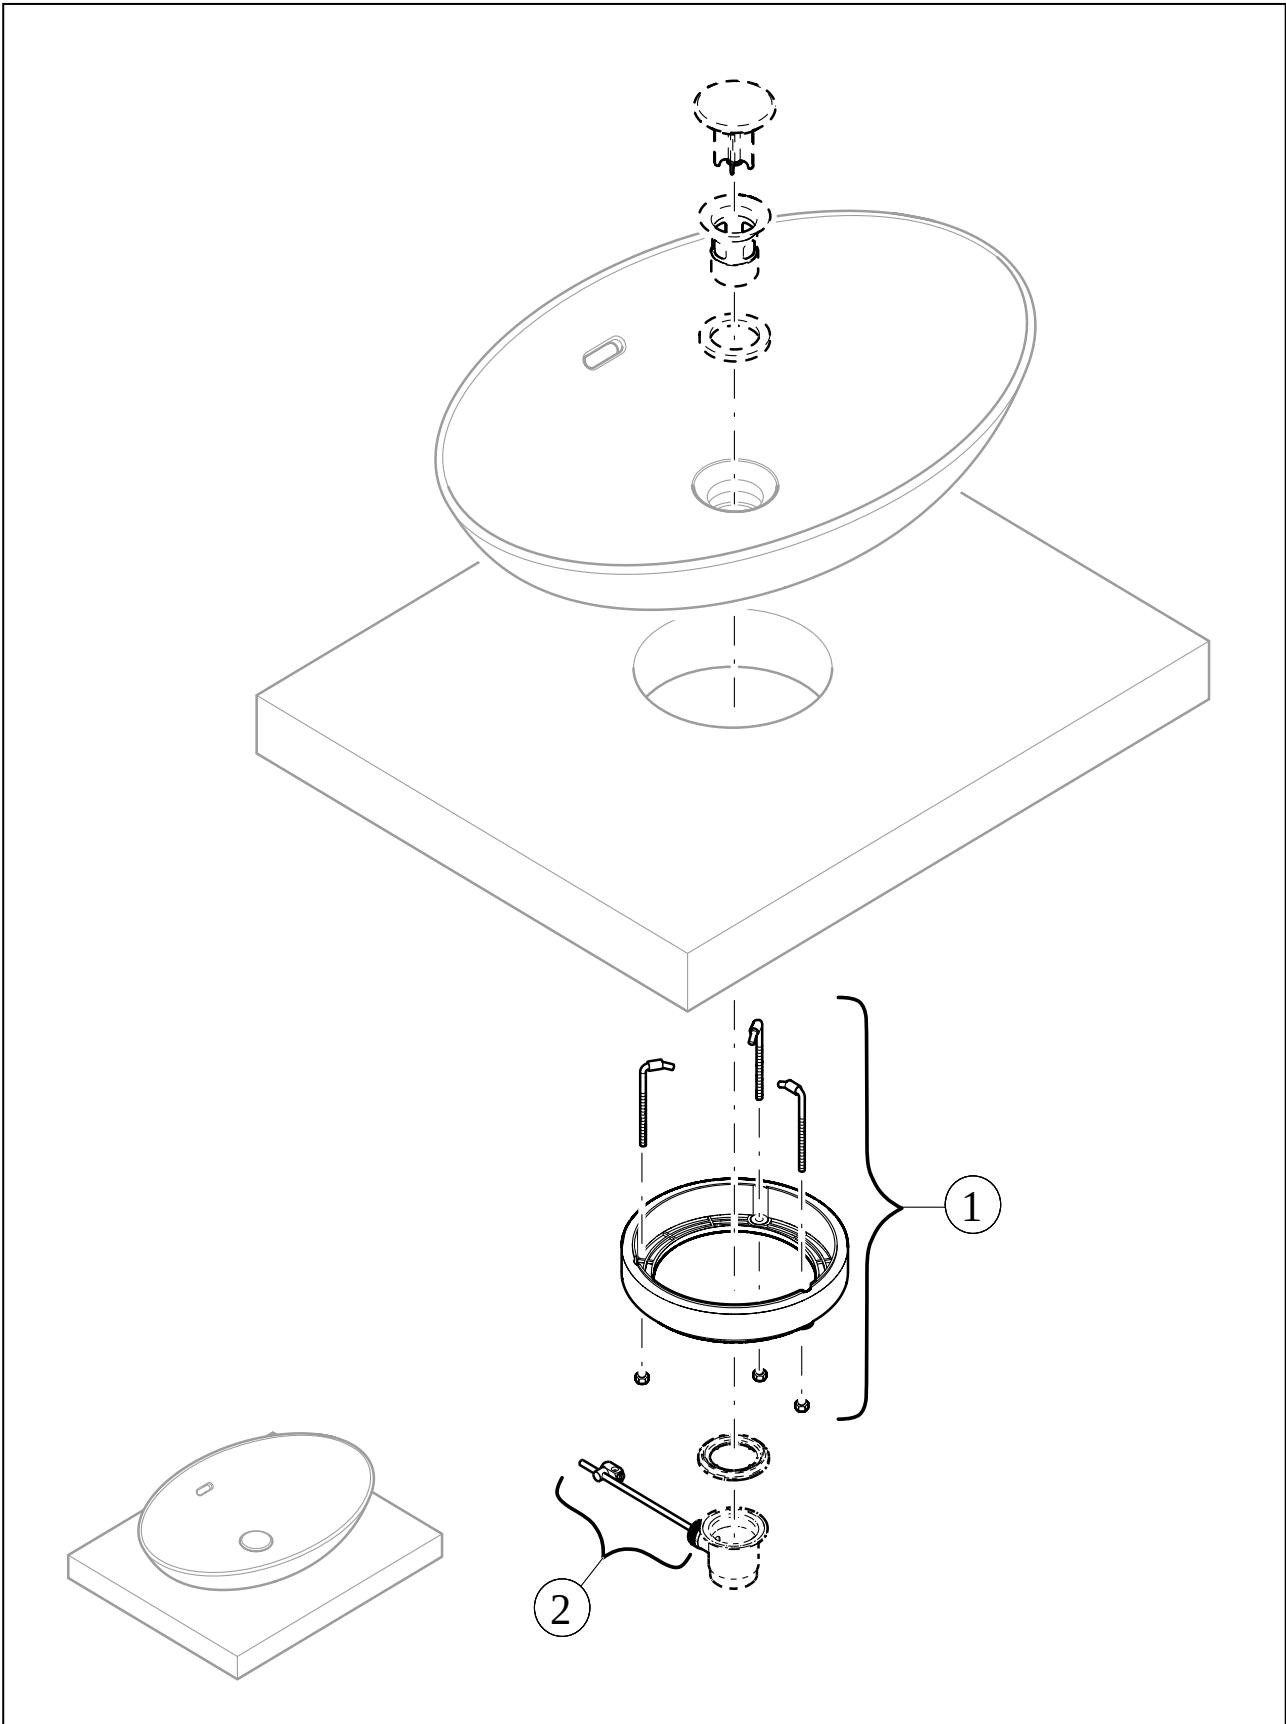

WASHBASINS LOOP & FRIENDS

PRODUCT INFORMATION

1. POSITION

Article number	4A4900AM
Article title	Villeroy & Boch Loop & Friends Surface-mounted washbasin, 560 x 380 x 120 mm, with overflow, Almond CeramicPlus
Product designation	Surface-mounted washbasin
Collection	Loop & Friends
Assembly / Assembly type	Surface-mounted
Scope of delivery	1 x surface-mounted washbasin , 1 x extended ball rod to operate pop-up outlet valve 1 x fastening set 1 x cut- out template
Length in mm	380
Width in mm	560
Height in mm	120
Interior depth	100
Weight in kg	7,22
express delivery	No
Suitable for	Wall-mounted tap fittings, Matching Villeroy&Boch furniture Tap fitting with raised base
Material	TitanCeram
Surface	matt
Colour name	Almond CeramicPlus
With TitanGlaze	Yes
With overflow	Yes
EAN number	4062373849279

COLOUR

COLOUR DESIGNATION

Almond

TECHNICAL DRAWINGS

4A4900AM

EXPLOSION DRAWINGS

BILL OF MATERIALS

No.	Article No.	Description	Quantity
2	87470000		1
1	92221700	Fastening set	1