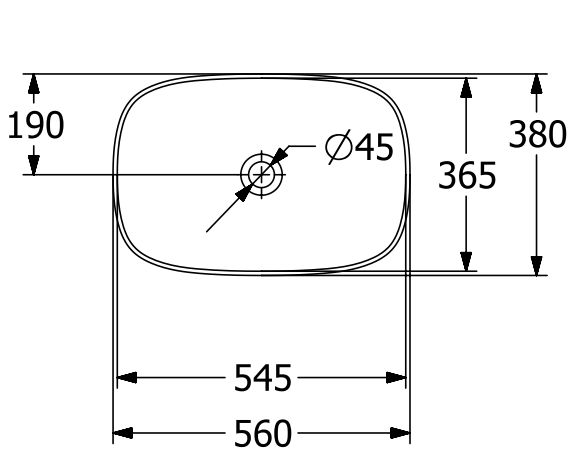

WASHBASINS LOOP & FRIENDS

PRODUCT INFORMATION

1. POSITION

Article number	4A4900AM
Article title	Villeroy & Boch Loop & Friends Surface-mounted washbasin, 560 x 380 x 120 mm, with overflow, Almond CeramicPlus
Product designation	Surface-mounted washbasin
Collection	Loop & Friends
Assembly / Assembly type	Surface-mounted
Scope of delivery	1 x surface-mounted washbasin , 1 x extended ball rod to operate pop-up outlet valve 1 x fastening set 1 x cut- out template
Length in mm	380
Width in mm	560
Height in mm	120
Interior depth	100
Weight in kg	7,22
express delivery	No
Suitable for	Wall-mounted tap fittings, Matching Villeroy&Boch furniture Tap fitting with raised base
Material	TitanCeram
Surface	matt
Colour name	Almond CeramicPlus
With TitanGlaze	Yes
With overflow	Yes
EAN number	4062373849279

COLOUR

COLOUR DESIGNATION

Almond

TECHNICAL DRAWINGS

4A4900AM

EXPLOSION DRAWINGS

BILL OF MATERIALS

No.	Article No.	Description	Quantity
2	87470000		1
1	92221700	Fastening set	1