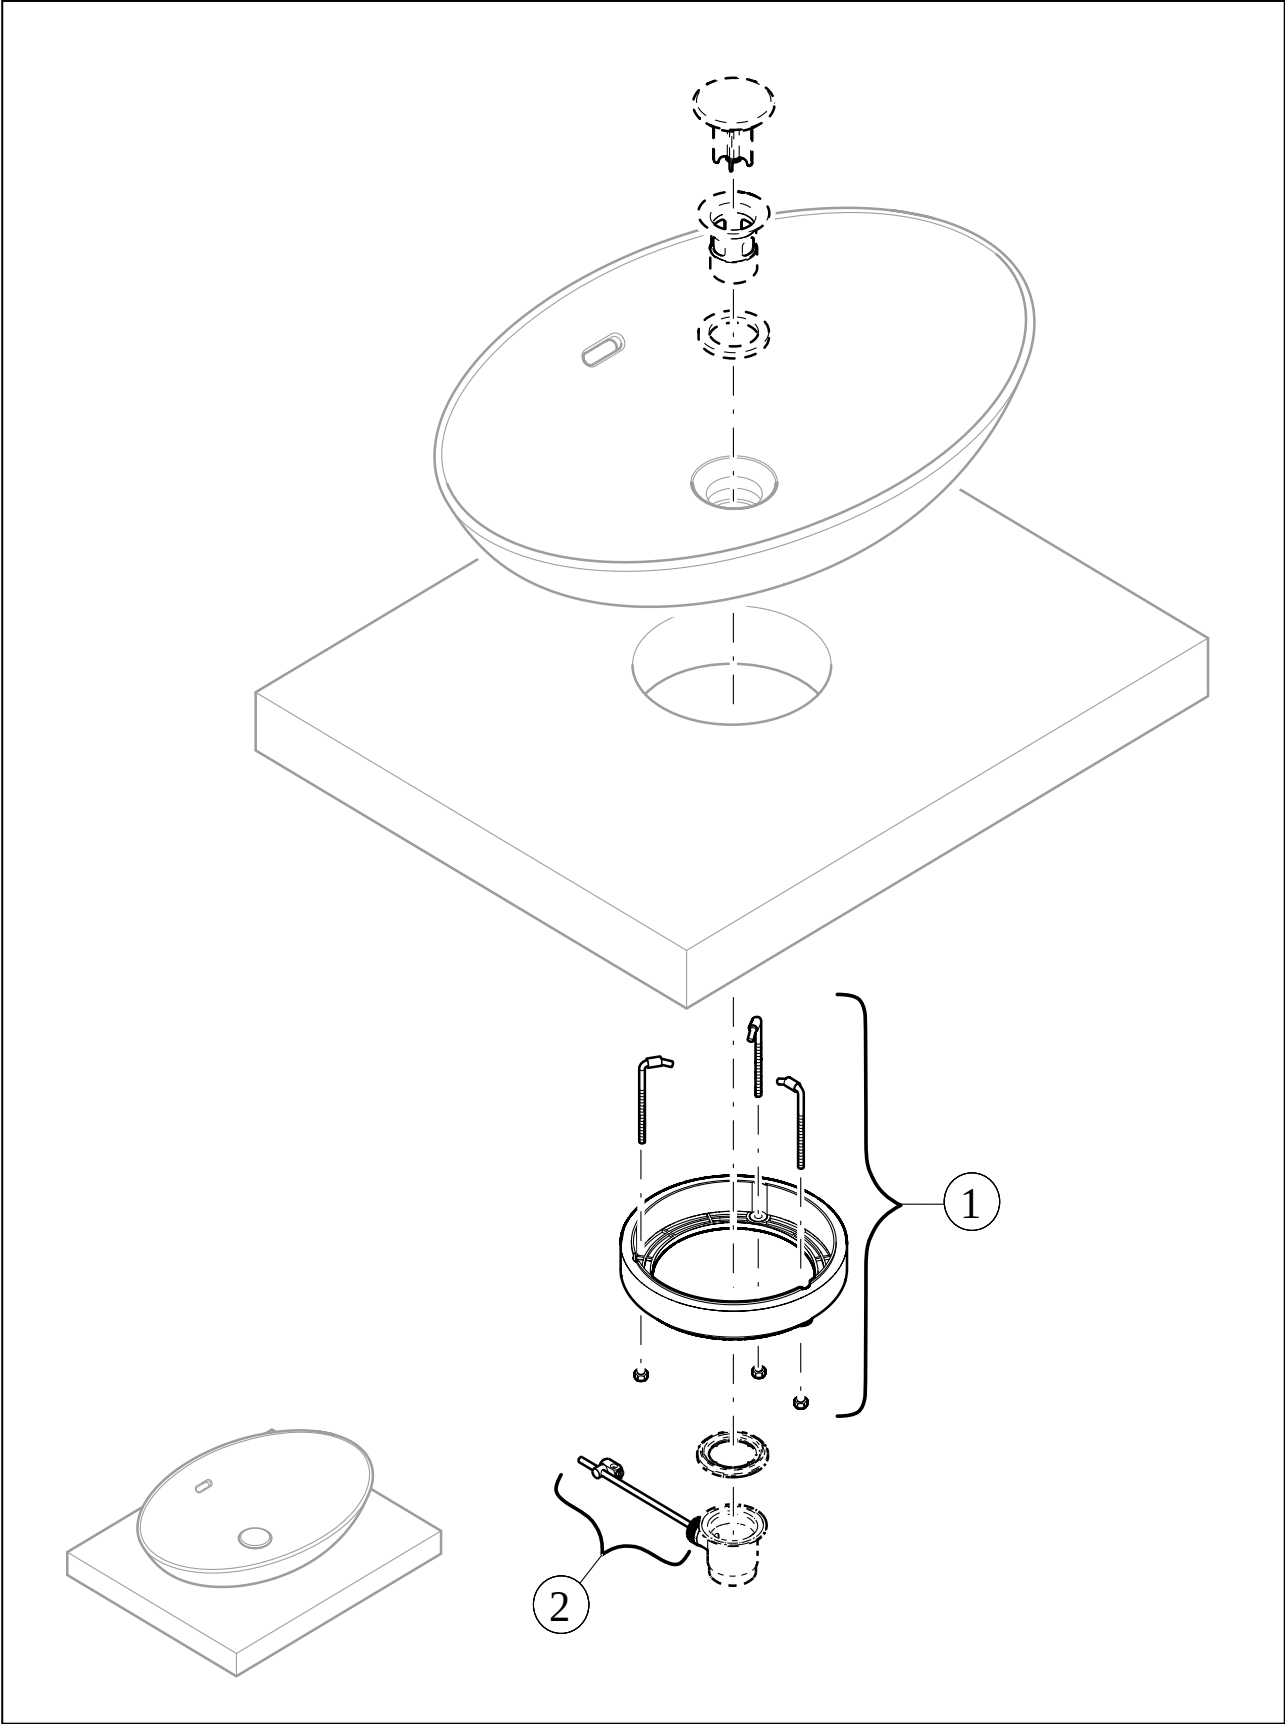

WASHBASINS LOOP & FRIENDS

PRODUCT INFORMATION

1. POSITION

Article number	4A490001
Article title	Villeroy & Boch Loop & Friends Surface-mounted washbasin, 560 x 380 x 120 mm, with overflow, White Alpin
Product designation	Surface-mounted washbasin
Collection	Loop & Friends
Assembly / Assembly type	Surface-mounted
Scope of delivery	1 x surface-mounted washbasin , 1 x extended ball rod to operate pop-up outlet valve 1 x fastening set 1 x cut- out template
Length in mm	380
Width in mm	560
Height in mm	120
Interior depth	100
Weight in kg	7,22
express delivery	No
Suitable for	Wall-mounted tap fittings, Matching Villeroy&Boch furniture Tap fitting with raised base
Material	TitanCeram
Surface	glossy
Colour name	White Alpin
With TitanGlaze	No
With overflow	Yes
EAN number	4062373849262

COLOUR

COLOUR DESIGNATION

White Alpin

TECHNICAL DRAWINGS

4A490001

EXPLOSION DRAWINGS

BILL OF MATERIALS

No.	Article No.	Description	Quantity
2	87470000		1
1	92221700	Fastening set	1