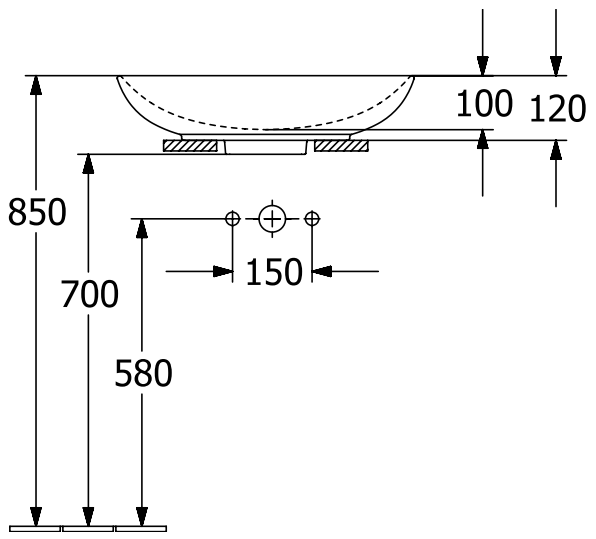

WASHBASINS LOOP & FRIENDS

PRODUCT INFORMATION

1. POSITION

Article number	4A490001
Article title	Villeroy & Boch Loop & Friends Surface-mounted washbasin, 560 x 380 x 120 mm, with overflow, White Alpin
Product designation	Surface-mounted washbasin
Collection	Loop & Friends
Assembly / Assembly type	Surface-mounted
Scope of delivery	1 x surface-mounted washbasin , 1 x extended ball rod to operate pop-up outlet valve 1 x fastening set 1 x cut- out template
Length in mm	380
Width in mm	560
Height in mm	120
Interior depth	100
Weight in kg	7,22
express delivery	No
Suitable for	Wall-mounted tap fittings, Matching Villeroy&Boch furniture Tap fitting with raised base
Material	TitanCeram
Surface	glossy
Colour name	White Alpin
With TitanGlaze	No
With overflow	Yes
EAN number	4062373849262

COLOUR

COLOUR DESIGNATION

White Alpin

TECHNICAL DRAWINGS

4A490001

EXPLOSION DRAWINGS

BILL OF MATERIALS

No.	Article No.	Description	Quantity
2	87470000		1
1	92221700	Fastening set	1