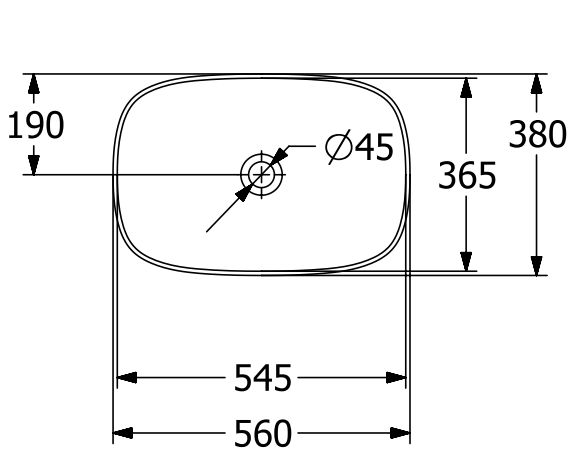

WASHBASINS LOOP & FRIENDS

PRODUCT INFORMATION

1. POSITION

Article number	4A490001
Article title	Villeroy & Boch Loop & Friends Surface-mounted washbasin, 560 x 380 x 120 mm, with overflow, White Alpin
Product designation	Surface-mounted washbasin
Collection	Loop & Friends
Assembly / Assembly type	Surface-mounted
Scope of delivery	1 x surface-mounted washbasin , 1 x extended ball rod to operate pop-up outlet valve 1 x fastening set 1 x cut- out template
Length in mm	380
Width in mm	560
Height in mm	120
Interior depth	100
Weight in kg	7,22
express delivery	No
Suitable for	Wall-mounted tap fittings, Matching Villeroy&Boch furniture Tap fitting with raised base
Material	TitanCeram
Surface	glossy
Colour name	White Alpin
With TitanGlaze	No
With overflow	Yes
EAN number	4062373849262

COLOUR

COLOUR DESIGNATION

White Alpin

TECHNICAL DRAWINGS

4A490001

EXPLOSION DRAWINGS

BILL OF MATERIALS

No.	Article No.	Description	Quantity
2	87470000		1
1	92221700	Fastening set	1