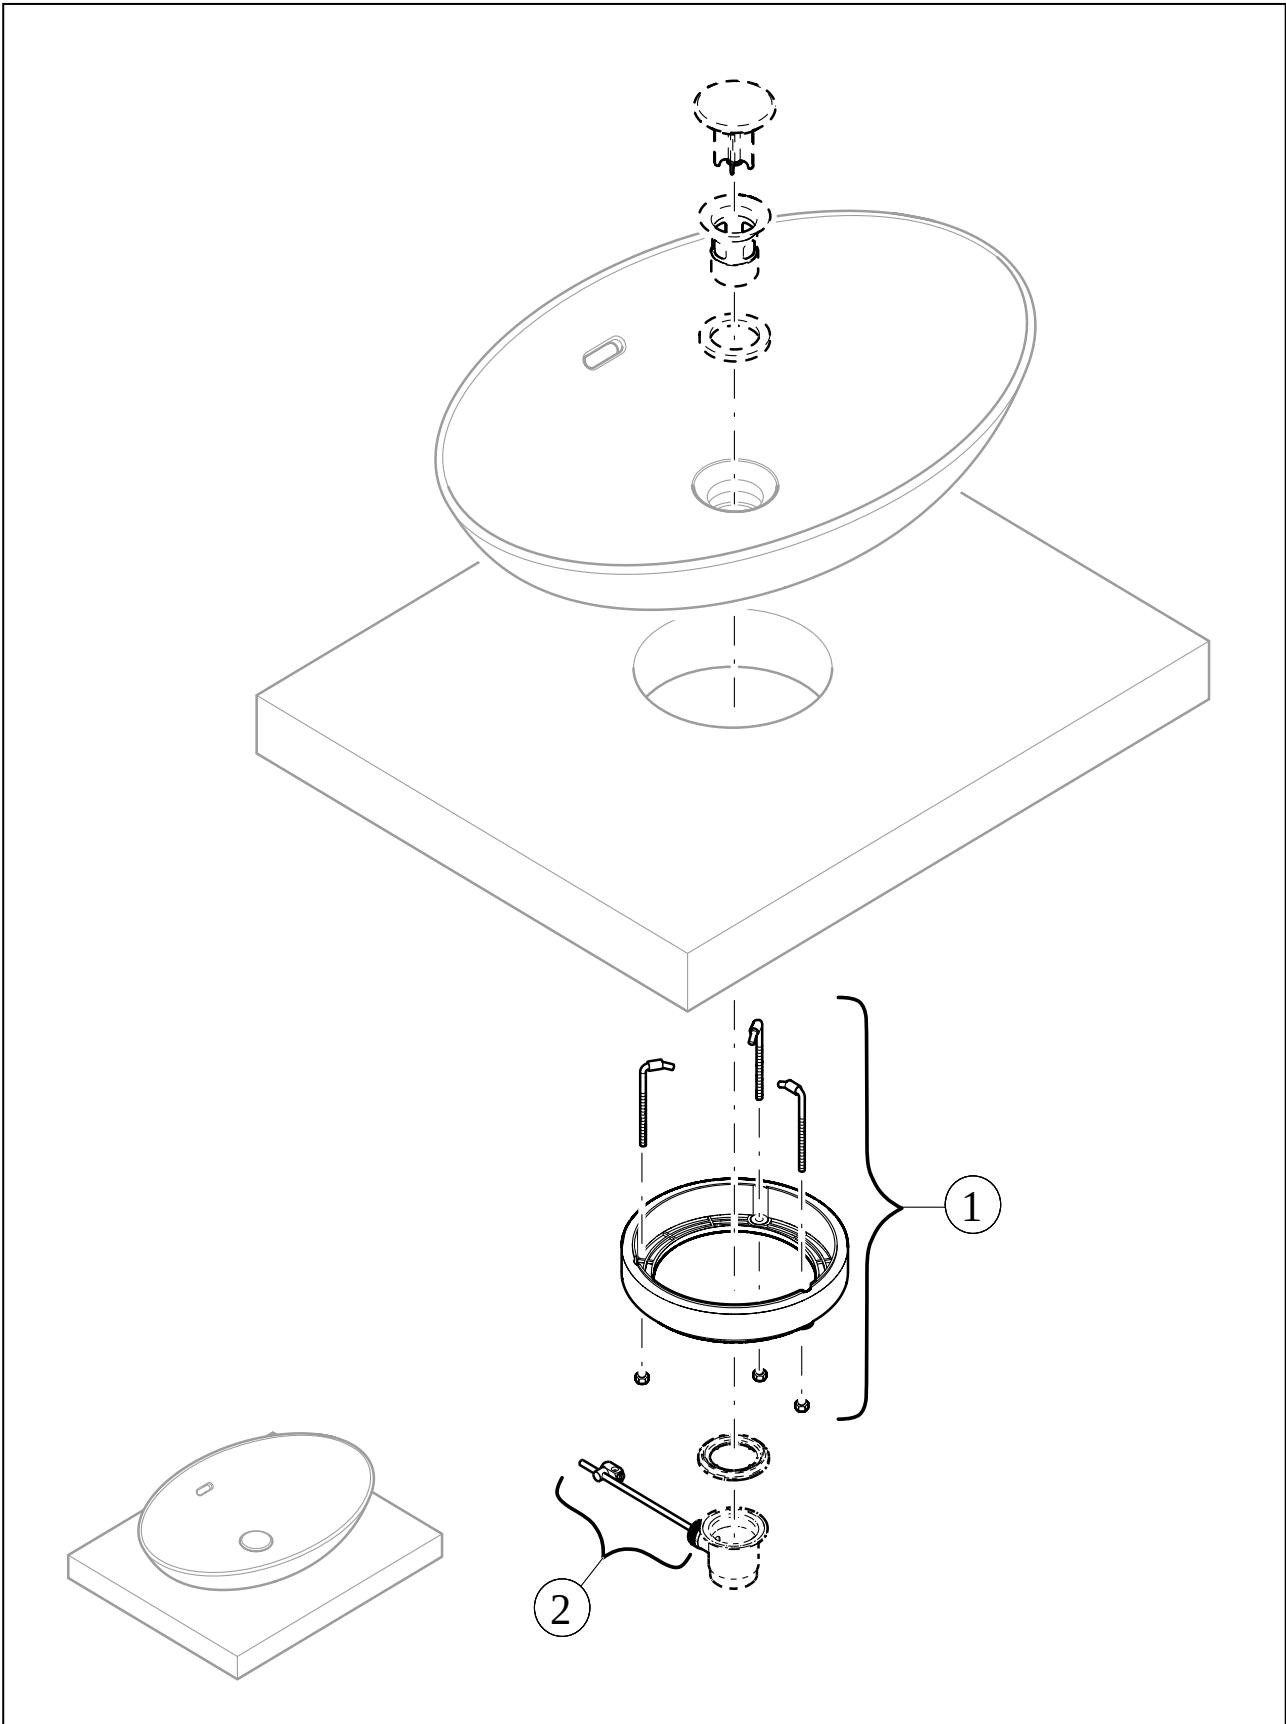

WASHBASINS LOOP & FRIENDS

PRODUCT INFORMATION

1. POSITION

Article number	4A4800i4
Article title	Villeroy & Boch Loop & Friends Surface-mounted washbasin, 620 x 420 x 120 mm, with overflow, Graphite CeramicPlus
Product designation	Surface-mounted washbasin
Collection	Loop & Friends
Assembly / Assembly type	Surface-mounted
Scope of delivery	1 x surface-mounted washbasin , 1 x extended ball rod to operate pop-up outlet valve 1 x fastening set 1 x cut- out template
Length in mm	420
Width in mm	620
Height in mm	120
Interior depth	100
Weight in kg	10,50
express delivery	No
Suitable for	Wall-mounted tap fittings, Matching Villeroy&Boch furniture Tap fitting with raised base
Material	TitanCeram
Surface	matt
Colour name	Graphite CeramicPlus
With TitanGlaze	Yes
With overflow	Yes
EAN number	4062373848043

COLOUR

COLOUR DESIGNATION

Graphite

TECHNICAL DRAWINGS

4A4800i4

EXPLOSION DRAWINGS

BILL OF MATERIALS

No.	Article No.	Description	Quantity
2	87470000		1
1	92221700	Fastening set	1