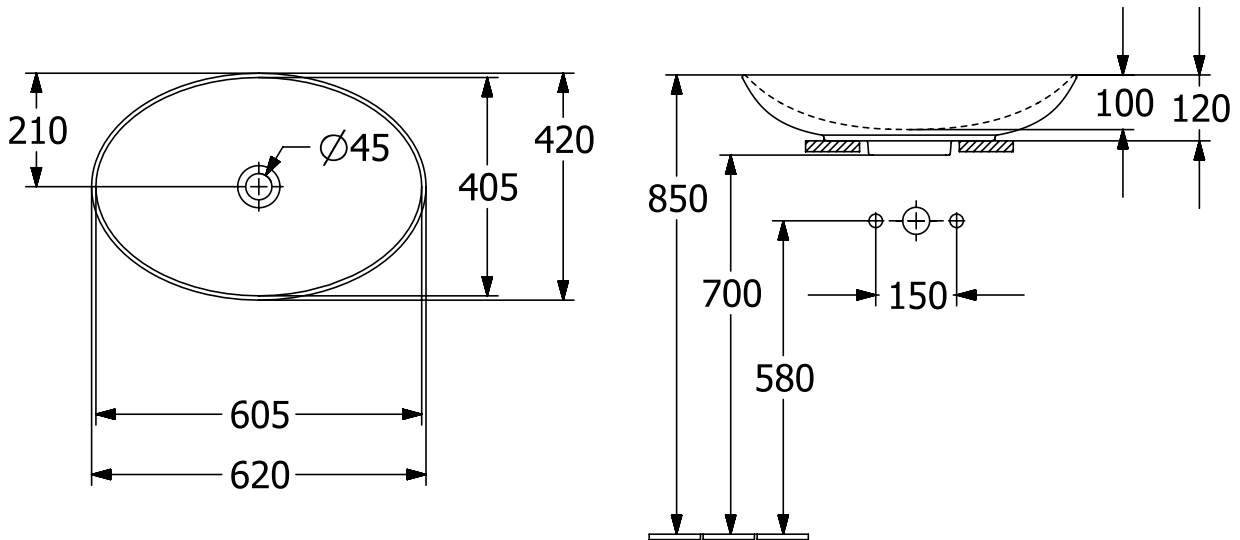

WASHBASINS LOOP & FRIENDS

PRODUCT INFORMATION

1. POSITION

Article number	4A4800i4
Article title	Villeroy & Boch Loop & Friends Surface-mounted washbasin, 620 x 420 x 120 mm, with overflow, Graphite CeramicPlus
Product designation	Surface-mounted washbasin
Collection	Loop & Friends
Assembly / Assembly type	Surface-mounted
Scope of delivery	1 x surface-mounted washbasin , 1 x extended ball rod to operate pop-up outlet valve 1 x fastening set 1 x cut- out template
Length in mm	420
Width in mm	620
Height in mm	120
Interior depth	100
Weight in kg	10,50
express delivery	No
Suitable for	Wall-mounted tap fittings, Matching Villeroy&Boch furniture Tap fitting with raised base
Material	TitanCeram
Surface	matt
Colour name	Graphite CeramicPlus
With TitanGlaze	Yes
With overflow	Yes
EAN number	4062373848043

COLOUR

COLOUR DESIGNATION

Graphite

TECHNICAL DRAWINGS

4A4800i4

EXPLOSION DRAWINGS

BILL OF MATERIALS

No.	Article No.	Description	Quantity
2	87470000		1
1	92221700	Fastening set	1