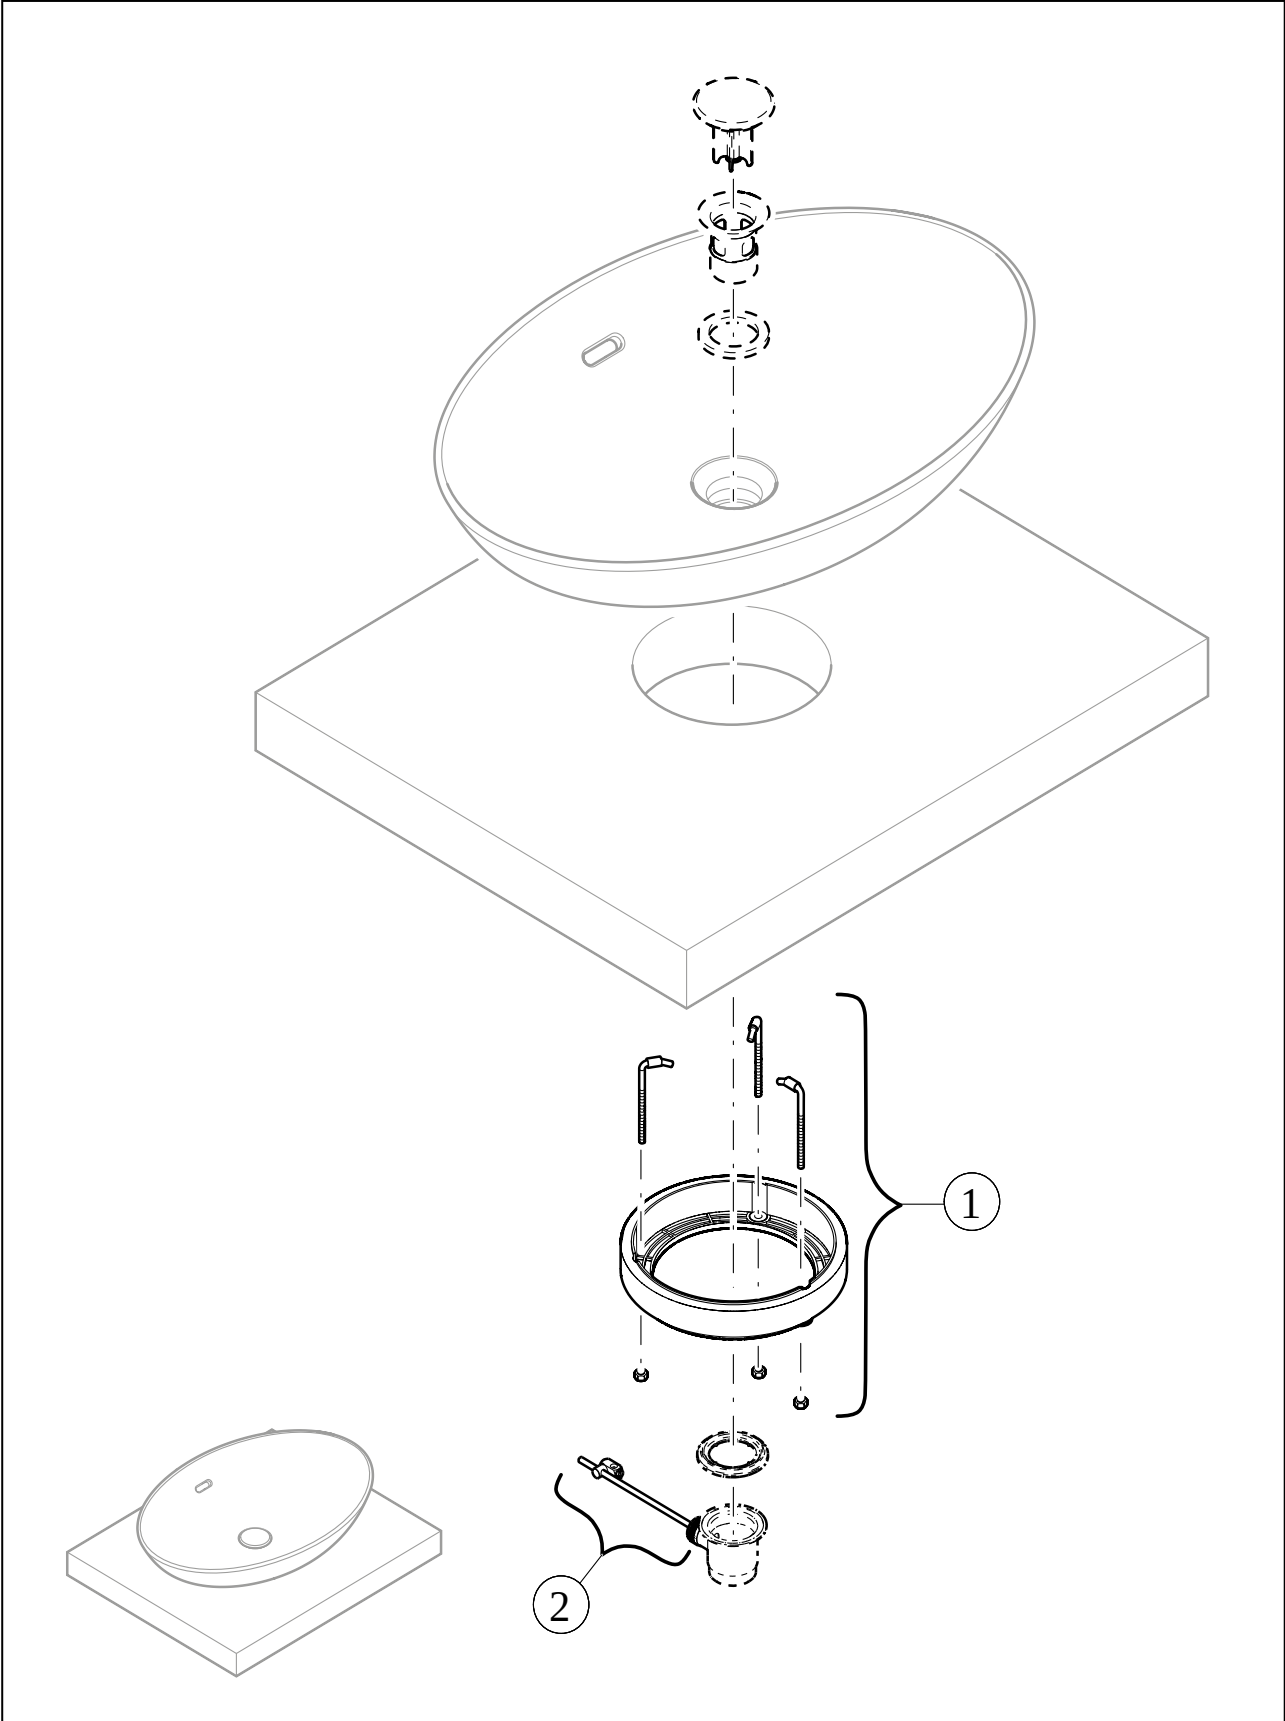

WASHBASINS LOOP & FRIENDS

PRODUCT INFORMATION

1. POSITION

Article number	4A4800R1
Article title	Villeroy & Boch Loop & Friends Surface-mounted washbasin, 620 x 420 x 120 mm, with overflow, White Alpin CeramicPlus
Product designation	Surface-mounted washbasin
Collection	Loop & Friends
Assembly / Assembly type	Surface-mounted
Scope of delivery	1 x surface-mounted washbasin , 1 x extended ball rod to operate pop-up outlet valve 1 x fastening set 1 x cut-out template
Length in mm	420
Width in mm	620
Height in mm	120
Interior depth	100
Weight in kg	10,50
express delivery	No
Suitable for	Wall-mounted tap fittings, Matching Villeroy&Boch furniture Tap fitting with raised base
Material	TitanCeram
Surface	glossy
Colour name	White Alpin CeramicPlus
With TitanGlaze	No
With overflow	Yes
EAN number	4062373848050

COLOUR

COLOUR DESIGNATION

White Alpin

TECHNICAL DRAWINGS

4A4800R1

EXPLOSION DRAWINGS

BILL OF MATERIALS

No.	Article No.	Description	Quantity
2	87470000		1
1	92221700	Fastening set	1