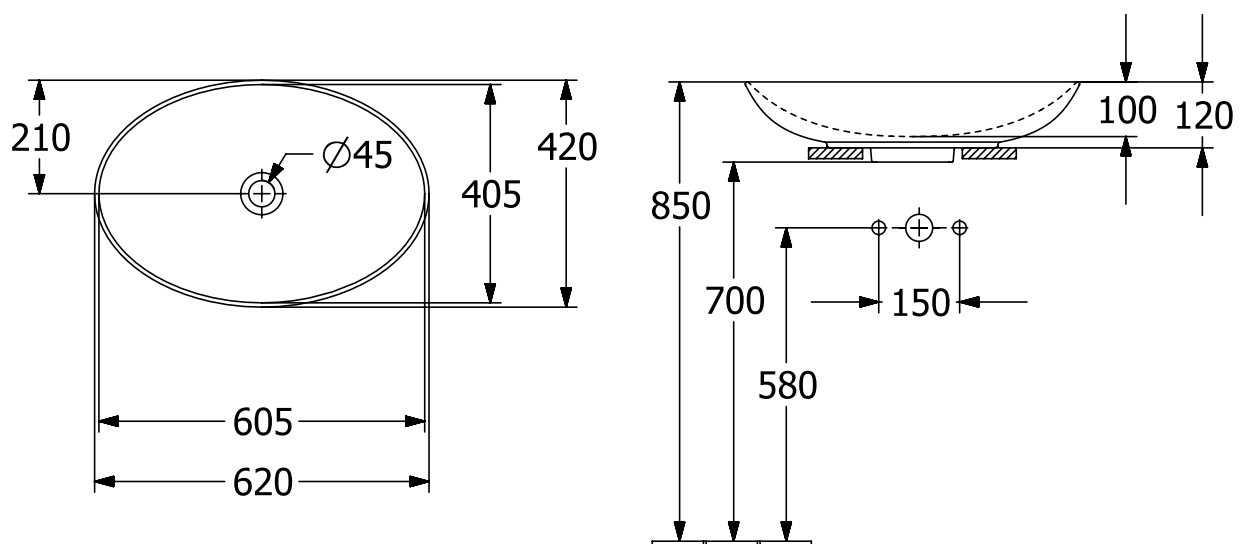

WASHBASINS LOOP & FRIENDS

PRODUCT INFORMATION

1. POSITION

Article number	4A4800R1
Article title	Villeroy & Boch Loop & Friends Surface-mounted washbasin, 620 x 420 x 120 mm, with overflow, White Alpin CeramicPlus
Product designation	Surface-mounted washbasin
Collection	Loop & Friends
Assembly / Assembly type	Surface-mounted
Scope of delivery	1 x surface-mounted washbasin , 1 x extended ball rod to operate pop-up outlet valve 1 x fastening set 1 x cut-out template
Length in mm	420
Width in mm	620
Height in mm	120
Interior depth	100
Weight in kg	10,50
express delivery	No
Suitable for	Wall-mounted tap fittings, Matching Villeroy&Boch furniture Tap fitting with raised base
Material	TitanCeram
Surface	glossy
Colour name	White Alpin CeramicPlus
With TitanGlaze	No
With overflow	Yes
EAN number	4062373848050

COLOUR

COLOUR DESIGNATION

White Alpin

TECHNICAL DRAWINGS

4A4800R1

EXPLOSION DRAWINGS

BILL OF MATERIALS

No.	Article No.	Description	Quantity
2	87470000		1
1	92221700	Fastening set	1