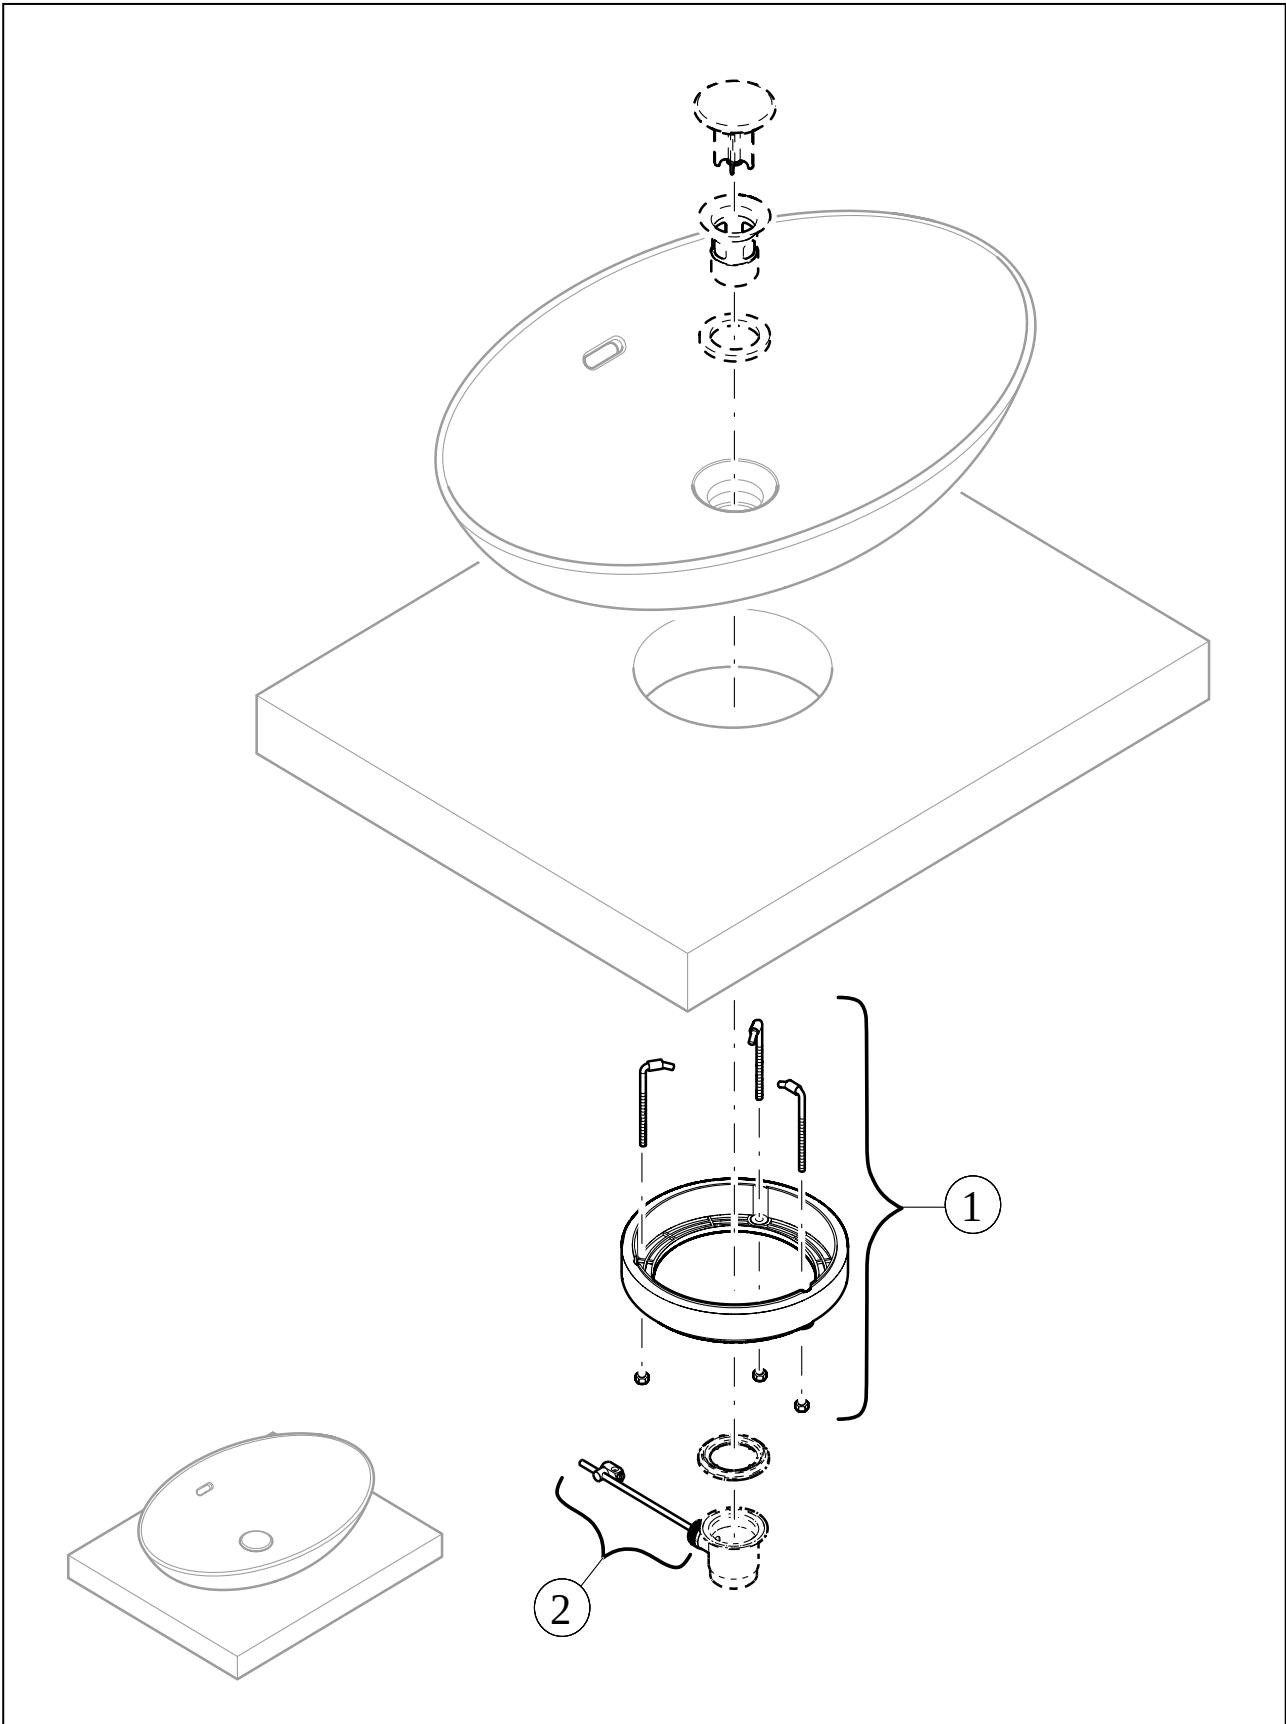

WASHBASINS LOOP & FRIENDS

PRODUCT INFORMATION

1. POSITION

Article number	4A4800AM
Article title	Villeroy & Boch Loop & Friends Surface-mounted washbasin, 620 x 420 x 120 mm, with overflow, Almond CeramicPlus
Product designation	Surface-mounted washbasin
Collection	Loop & Friends
Assembly / Assembly type	Surface-mounted
Scope of delivery	1 x surface-mounted washbasin , 1 x extended ball rod to operate pop-up outlet valve 1 x fastening set 1 x cut-out template
Length in mm	420
Width in mm	620
Height in mm	120
Interior depth	100
Weight in kg	10,50
express delivery	No
Suitable for	Wall-mounted tap fittings, Matching Villeroy&Boch furniture Tap fitting with raised base
Material	TitanCeram
Surface	matt
Colour name	Almond CeramicPlus
With TitanGlaze	Yes
With overflow	Yes
EAN number	4062373848036

COLOUR

COLOUR DESIGNATION

Almond

TECHNICAL DRAWINGS

4A4800AM

EXPLOSION DRAWINGS

BILL OF MATERIALS

No.	Article No.	Description	Quantity
2	87470000		1
1	92221700	Fastening set	1