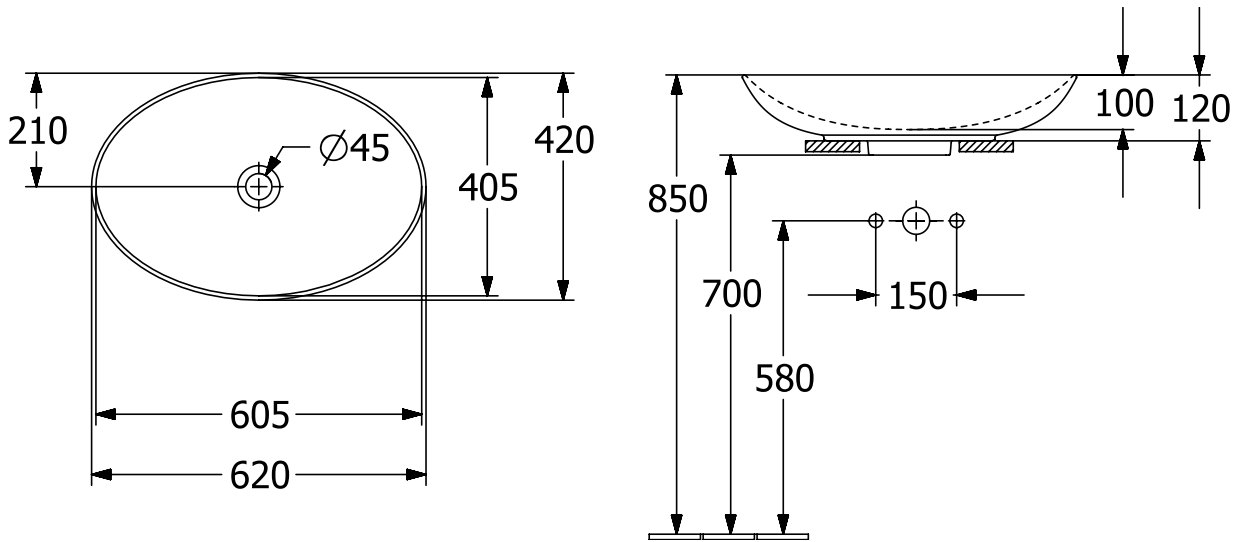

WASHBASINS LOOP & FRIENDS

PRODUCT INFORMATION

1. POSITION

Article number	4A4800AM
Article title	Villeroy & Boch Loop & Friends Surface-mounted washbasin, 620 x 420 x 120 mm, with overflow, Almond CeramicPlus
Product designation	Surface-mounted washbasin
Collection	Loop & Friends
Assembly / Assembly type	Surface-mounted
Scope of delivery	1 x surface-mounted washbasin , 1 x extended ball rod to operate pop-up outlet valve 1 x fastening set 1 x cut-out template
Length in mm	420
Width in mm	620
Height in mm	120
Interior depth	100
Weight in kg	10,50
express delivery	No
Suitable for	Wall-mounted tap fittings, Matching Villeroy&Boch furniture Tap fitting with raised base
Material	TitanCeram
Surface	matt
Colour name	Almond CeramicPlus
With TitanGlaze	Yes
With overflow	Yes
EAN number	4062373848036

COLOUR

COLOUR DESIGNATION

Almond

TECHNICAL DRAWINGS

4A4800AM

EXPLOSION DRAWINGS

BILL OF MATERIALS

No.	Article No.	Description	Quantity
2	87470000		1
1	92221700	Fastening set	1