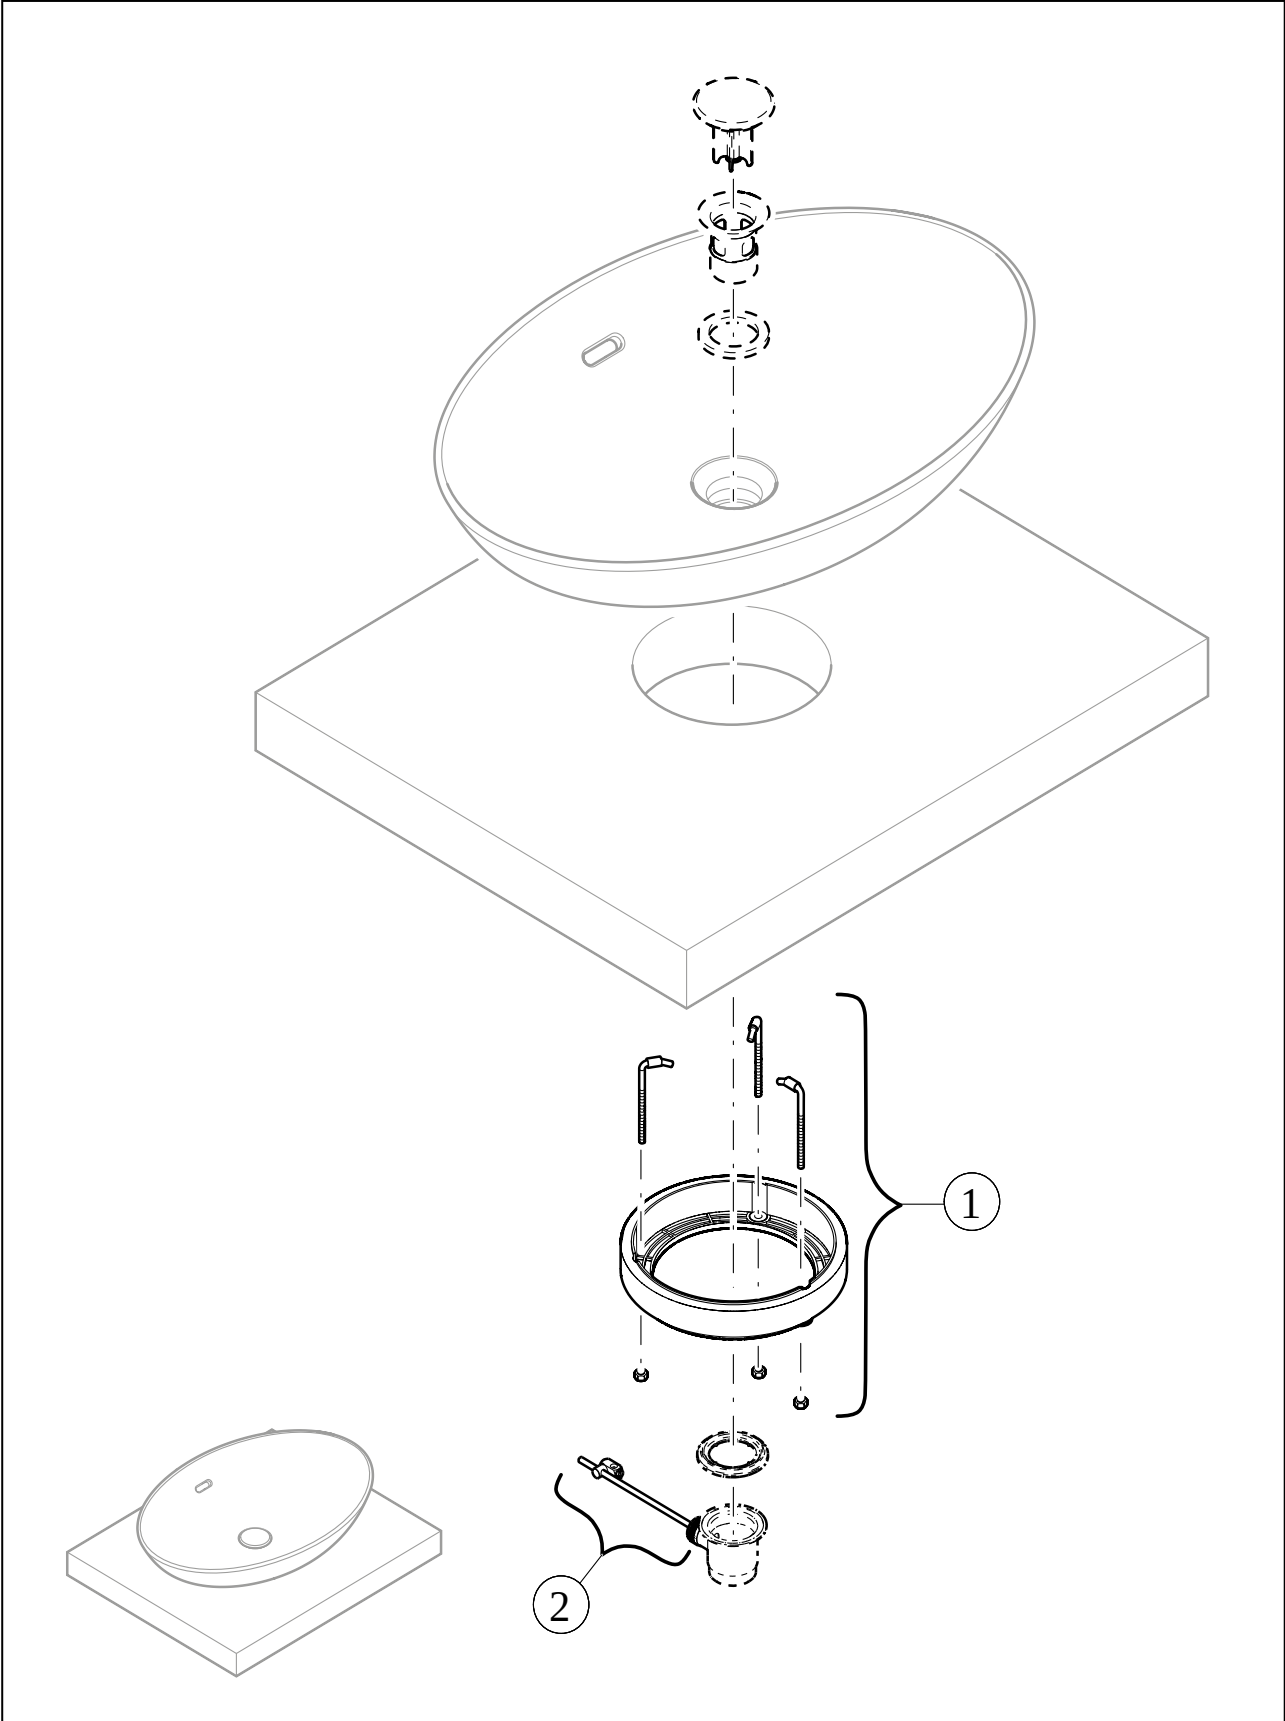

#### 1. POSITION

<b>Article number</b>	<b>4A480001</b>
Article title	Villeroy & Boch Loop & Friends Surface-mounted washbasin, 620 x 420 x 120 mm, with overflow, White Alpin
Product designation	Surface-mounted washbasin
Collection	Loop & Friends
Assembly / Assembly type	Surface-mounted
Scope of delivery	1 x surface-mounted washbasin , 1 x extended ball rod to operate pop-up outlet valve 1 x fastening set 1 x cut- out template
Length in mm	420
Width in mm	620
Height in mm	120
Interior depth	100
Weight in kg	10,50
express delivery	No
Suitable for	Wall-mounted tap fittings, Matching Villeroy&Boch furniture Tap fitting with raised base
Material	TitanCeram
Surface	glossy
Colour name	White Alpin
With TitanGlaze	No
With overflow	Yes
EAN number	4062373848029

#### COLOUR DESIGNATION

White Alpin

TECHNICAL DRAWINGS

4A480001

EXPLOSION DRAWINGS

BILL OF MATERIALS

No.	Article No.	Description	Quantity
2	87470000		1
1	92221700	Fastening set	1