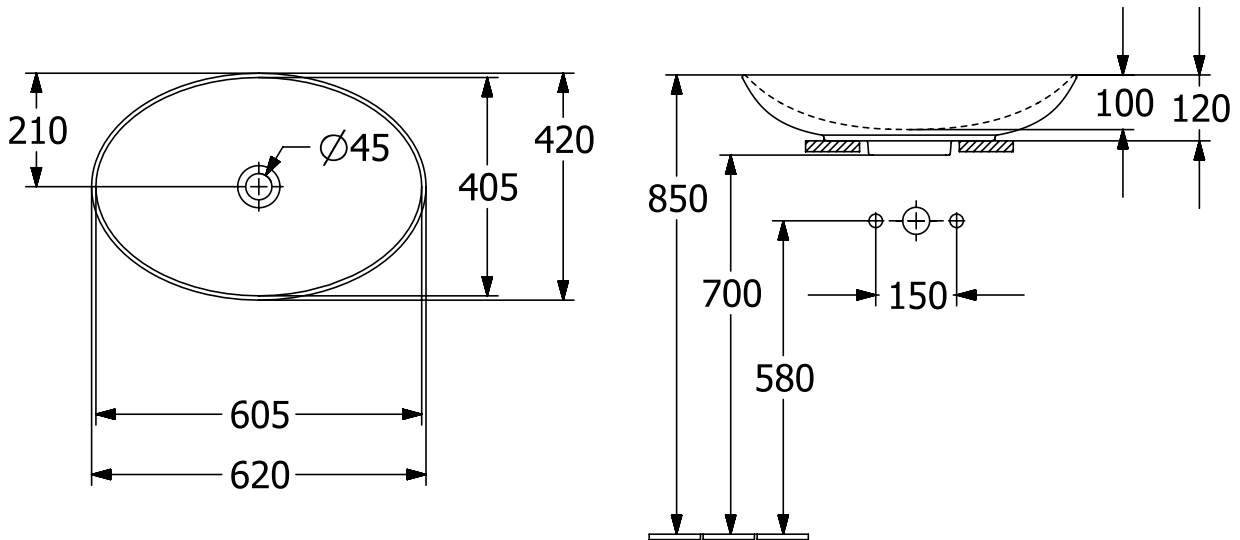

#### 1. POSITION

<b>Article number</b>	<b>4A480001</b>
Article title	Villeroy & Boch Loop & Friends Surface-mounted washbasin, 620 x 420 x 120 mm, with overflow, White Alpin
Product designation	Surface-mounted washbasin
Collection	Loop & Friends
Assembly / Assembly type	Surface-mounted
Scope of delivery	1 x surface-mounted washbasin , 1 x extended ball rod to operate pop-up outlet valve 1 x fastening set 1 x cut- out template
Length in mm	420
Width in mm	620
Height in mm	120
Interior depth	100
Weight in kg	10,50
express delivery	No
Suitable for	Wall-mounted tap fittings, Matching Villeroy&Boch furniture Tap fitting with raised base
Material	TitanCeram
Surface	glossy
Colour name	White Alpin
With TitanGlaze	No
With overflow	Yes
EAN number	4062373848029

#### COLOUR DESIGNATION

White Alpin

TECHNICAL DRAWINGS

4A480001

EXPLOSION DRAWINGS

BILL OF MATERIALS

No.	Article No.	Description	Quantity
2	87470000		1
1	92221700	Fastening set	1